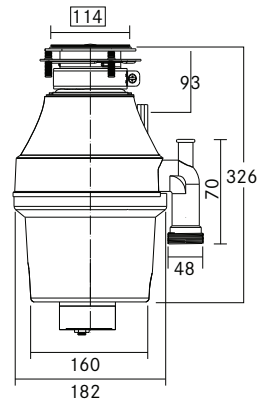

R9303204
STAINLESS STEEL
WORKTOP BIN

Outside Diameter - 306mm
Synthetic Bin Bucket
Volume - 14 Litre