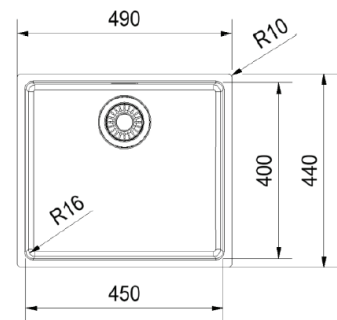

**BOWL DIMENSIONS**

Out	In	Depth
510	400	200

**R93190081**  
**RONDO PREP BOWL**  
 610-41/510  
 With Overflow  
 Stone Grey

**BOWL DIMENSIONS**

Out	In	Depth
510	400	200

## UNDERMOUNT SINKS (INCLUDES 90MM BASKET WASTE STRAINER)

**R931990090**  
**MARIS UNDERMOUNT**  
 MRX110-55  
 590 x 440 x 180  
 Stainless Steel

**BOWL DIMENSIONS**

Length	Width	Depth
550	400	180

**R931990091**  
**MARIS UNDERMOUNT**  
 MRX110-45  
 490 x 440 x 180  
 Stainless Steel

**BOWL DIMENSIONS**

Length	Width	Depth
450	400	180

**R931990092**  
**MARIS UNDERMOUNT**  
 MRX110-19  
 230 x 440 x 130  
 Stainless Steel

**BOWL DIMENSIONS**

Length	Width	Depth
190	400	130

**R931990093**  
**MARIS UNDERMOUNT**  
 MRX110-70  
 740 x 440 x 180  
 Stainless Steel

**BOWL DIMENSIONS**

Length	Width	Depth
700	400	180

**R931990094**  
**MARIS UNDERMOUNT**  
 MRX110-34  
 380 x 440 x 180  
 Stainless Steel

**BOWL DIMENSIONS**

Length	Width	Depth
340	400	180