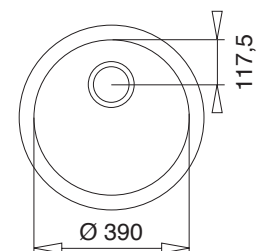

**BOWL DIMENSIONS**

Length	Width	Depth	Thickness
377	342	150	0.5

Includes a 38mm waste fitting

**RKREC138**  
**LIVINOX DOUBLE DEEP BOWL**  
**SATIN FINISH**  
 1160 x 500

**BOWL DIMENSIONS**

Length	Width	Depth	Thickness
350	400	155	0.6

**BOWL DIMENSIONS**

Length	Width	Depth
340	370	149

**R8910125134**  
**LINEA UNDERMOUNT SINK**  
 Polished Stainless Steel  
 540 x 440 x 193

**BOWL DIMENSIONS**

Length	Width	Depth
500	400	193

**R8910125116**  
**LARGE BOWL UNDERMOUNT SINK**  
 Polished Stainless Steel  
 787 x 482 x 250

**BOWL DIMENSIONS**

Length	Width	Depth
736	431	250

**R8910125122**  
**LARGE BOWL UNDERMOUNT SINK**  
 Polished Stainless Steel  
 530 x 430 x 200

**BOWL DIMENSIONS**

Length	Width	Depth
500	400	200

**R890390**  
**ROUND UNDERMOUNT SINK**  
 Ø 390  
 Bowl Depth: 180

**BOWL DIMENSIONS**

Out Ø	In Ø	Depth
390	390	180