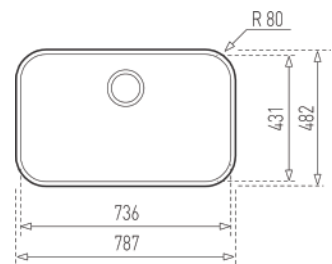

# SINKS (INCLUDE 90MM BASKET WASTE STRAINER)

**R8924011**  
**STAR BRIGHT DOUBLE END BOWL**  
 Polished Finish  
 1160 x 500

**BOWL DIMENSIONS**

Length	Width	Depth
340	400	170

**R8924013**  
**TEKA STAR BRIGHT SINGLE END BOWL**  
 790 x 500

**BOWL DIMENSIONS**

Length	Width	Depth
340	370	149

**R8910125134**  
**LINEA UNDERMOUNT SINK**  
 Polished Stainless Steel  
 540 x 440 x 193

**BOWL DIMENSIONS**

Length	Width	Depth
500	400	193

**R8910125116**  
**LARGE BOWL UNDERMOUNT SINK**  
 Polished Stainless Steel  
 787 x 482 x 250

**BOWL DIMENSIONS**

Length	Width	Depth
736	431	250

**R8910125122**  
**LARGE BOWL UNDERMOUNT SINK**  
 Polished Stainless Steel  
 530 x 430 x 200

**BOWL DIMENSIONS**

Length	Width	Depth
500	400	200

**R890390**  
**ROUND UNDERMOUNT SINK**  
 Ø 390  
 Bowl Depth: 180

**BOWL DIMENSIONS**

Out Ø	In Ø	Depth
390	390	180