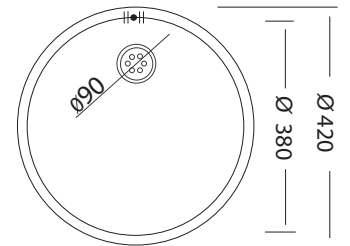

**BOWL DIMENSIONS**

Length	Width	Depth	Thickness
377	342	150	0.5

Includes a 38mm waste fitting

**RKREC138**  
**LIVINOX DOUBLE DEEP BOWL**  
**SATIN FINISH**  
 1160 x 500

**BOWL DIMENSIONS**

Length	Width	Depth	Thickness
350	400	155	0.6

## SINKS (INCLUDE 90MM BASKET WASTE STRAINER)

**RKREX193**  
**BIANCA DOUBLE SINK**  
 No Drainers  
 480 X 830

**BOWL DIMENSIONS**

Length	Width	Depth	Thickness
410	360	175	0.8

**RKREC157**  
**RONDO PREP BOWL**  
 with Mini drainer  
 Satin Finish  
 570 x 450

**BOWL DIMENSIONS**

Out Ø	In Ø	Depth	Thickness
450	360	160	0.6

**RKREX103**  
**UNDERMOUNT 103**  
 Polished Finish  
 Ø 380

**BOWL DIMENSIONS**

Out Ø	In Ø	Depth	Thickness
420	380	200	0.8

**RKREC192**  
**RONDO PREP BOWL - ECONO**  
 Ø 380  
 Satin Finish

**BOWL DIMENSIONS**

Out Ø	In Ø	Depth
390	390	180