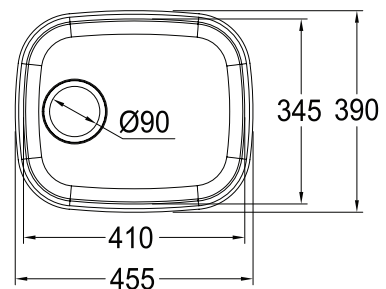

**BOWL DIMENSIONS**

Length	Width	Depth
700	400	180

**R931990094**  
**MARIS UNDERMOUNT**  
 MRX110-34  
 380 x 440 x 180  
 Stainless Steel

**BOWL DIMENSIONS**

Length	Width	Depth
340	400	180

# INSET SINKS (INCLUDES 90MM BASKET WASTE STRAINER)

R91990098  
**ARMONIA UNDERMOUNT  
 AMX120B**  
 765 X 450 X 180

**BOWL DIMENSIONS**

Length	Width	Depth
340	400	180

R990095  
**SELENE UNDERMOUNT SINK  
 SLX 110-40**  
 428 X 428 X 190

**BOWL DIMENSIONS**

Length	Width	Depth
428	428	190

R9820112  
**CUB 150  
 UNDERMOUNT SINK**  
 390 x 455

**BOWL DIMENSIONS**

Length	Width	Depth
345	410	140

R9820114  
**CUB 130  
 UNDERMOUNT SINK**  
 190 x 310

**BOWL DIMENSIONS**

Length	Width	Depth
160	280	126