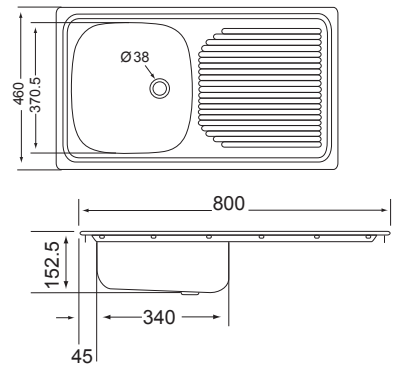

BOWL DIMENSIONS

Length	Width	Depth
340	370	140

R9302021
Includes a 38mm PVC waste and plug fitting