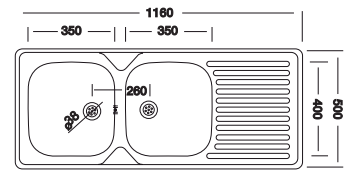

## SINKS

**R89N138**  
**LIVINOX DOUBLE BOWL**  
**SATIN FINISH**  
 1160 x 500

**BOWL DIMENSIONS**

Length	Width	Depth	Thickness
350	400	140	0.5

Includes 38mm waste fittings

**R89N301**  
**LIVINOX SINGLE BOWL**  
**SATIN FINISH**  
 780 x 435

**BOWL DIMENSIONS**

Length	Width	Depth	Thickness
377	342	150	0.5

Includes a 38mm waste fitting

**RKREC138**  
**LIVINOX DOUBLE DEEP BOWL**  
**SATIN FINISH**  
 1160 x 500

**BOWL DIMENSIONS**

Length	Width	Depth	Thickness
350	400	155	0.6

Includes 90mm basket waste strainers

**RKREX335**  
**BIANCA DOUBLE BOWL**  
**POLISHED FINISH**  
 1200 x 500

**BOWL DIMENSIONS**

Length	Width	Depth	Thickness
350	400	160	0.7

Includes 90mm basket waste strainers