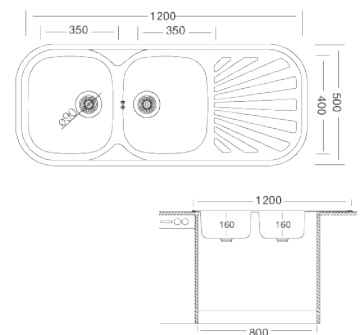

## SINKS

**R89N138**  
**LIVINOX DOUBLE BOWL**  
**SATIN FINISH**  
 1160 x 500

**BOWL DIMENSIONS**

Length	Width	Depth	Thickness
350	400	140	0.5

Includes 38mm waste fittings

**R89N301**  
**LIVINOX SINGLE BOWL**  
**SATIN FINISH**  
 780 x 435

**BOWL DIMENSIONS**

Length	Width	Depth	Thickness
377	342	150	0.5

Includes a 38mm waste fitting

**RKREC138**  
**LIVINOX DOUBLE DEEP BOWL**  
**SATIN FINISH**  
 1160 x 500

**BOWL DIMENSIONS**

Length	Width	Depth	Thickness
350	400	155	0.6

Includes 90mm basket waste strainers

**RKREX335**  
**BIANCA DOUBLE BOWL**  
**POLISHED FINISH**  
 1200 x 500

**BOWL DIMENSIONS**

Length	Width	Depth	Thickness
350	400	160	0.7

Includes 90mm basket waste strainers

**RKREC152**  
**BIANCA SINGLE END BOWL**  
**SATIN FINISH**  
 830 x 480

**BOWL DIMENSIONS**

Length	Width	Depth	Thickness
360	390	165	0.6

Includes a 90mm basket waste strainer