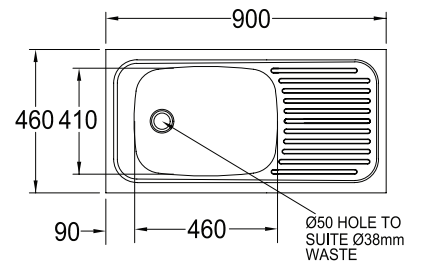

**BOWL DIMENSIONS**

Length	Width	Depth
343	410	149
343	410	149

**R9820018**  
**QUILINE DOUBLE CENTRE BOWL**  
 1500 x 500  
 Model: QLX622

**BOWL DIMENSIONS**

Length	Width	Depth
343	410	153

**R9820121**  
**CASCADE 2 1/2 BOWL**  
 1360 x 500  
 Model: CDX671

**BOWL DIMENSIONS**

Length	Width	Depth
340	370	140

**R9302021**  
 Includes 38mm PVC waste and plug fittings

**R9310332**  
**PROJECTLINE SINGLE END BOWL**  
 800 x 460  
 Model: PLN611

**BOWL DIMENSIONS**

## SIT-ON SINKS (ORDER 38MM PVC WASTE & PLUG SEPARATELY)

**R9310331**  
**TRENDLINE SINK SINGLE END BOWL**  
 800 x 460

**ALSO AVAILABLE IN BELOW SIZE**

- R91030002 - 900 x 535
- R9311050 - 1000 x 460
- R91030009 - 1200 x 535

**R9310507**  
**SA94 SINK SINGLE END BOWL**  
 900 x 460

**BOWL DIMENSIONS**

Length	Width	Depth
460	410	140

**R9312081**  
**TRENDLINE SINK DOUBLE END BOWL**  
 1200 x 535

**R9312880**  
**TRENDLINE SINK DOUBLE CENTRE BOWL**  
 1500 x 535