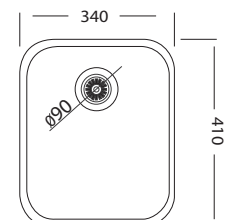

**BOWL DIMENSIONS**

Length	Width	Depth	Thickness
377	342	150	0.5

Includes a 38mm waste fitting

**RKREC138**  
**LIVINOX DOUBLE DEEP BOWL**  
**SATIN FINISH**  
 1160 x 500

**BOWL DIMENSIONS**

Length	Width	Depth	Thickness
350	400	155	0.6

**BOWL DIMENSIONS**

Out Ø	In Ø	Depth	Thickness
450	360	160	0.6

**RKREX103**  
**UNDERMOUNT 103**  
 Polished Finish  
 Ø 380

**BOWL DIMENSIONS**

Out Ø	In Ø	Depth	Thickness
420	380	200	0.8

**RKREC192**  
**RONDO PREP BOWL - ECONO**  
 Ø 380  
 Satin Finish

**BOWL DIMENSIONS**

Length	Width	Depth	Thickness
435	380	175	0.8

**RKREC101**  
**UNDERMOUNT 101**  
 Satin Finish  
 436 X 386  
 Bowl Depth: 180

**BOWL DIMENSIONS**

Length	Width	Depth	Thickness
400	350	180	0.6

**RKREX002**  
**UNDERMOUNT 002**  
**POLISHED FINISH**  
 340 X 410

**BOWL DIMENSIONS**

Length	Width	Depth	Thickness
340	410	190	0.8

SINKS & MIXERS

  
KÜCHENTECHNIK