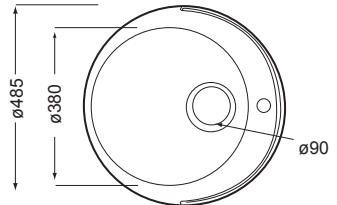

## INSET PREP BOWLS

Tap not  
Included

**R9820052**  
**RONDO PREPARATION BOWL WITH TAP HOLE  
 AND NO OVERFLOW**  
 Ø 485  
 Bowl Depth: 161  
 Model: RDX610-48

**BOWL DIMENSIONS**

Out Ø	In Ø	Depth
485	380	161

Includes a 90mm basket waste strainer

Tap not  
Included

**R9820054**  
**RONDO PREPARATION BOWL WITH TAP HOLE  
 AND OVERFLOW**  
 Ø 485  
 Bowl Depth: 161  
 Model: RDX610-48

**BOWL DIMENSIONS**

Out Ø	In Ø	Depth
485	380	161

Includes a 90mm basket waste strainer

**R9820058**  
**RONDO PREPARATION BOWL  
 NO OVERFLOW**  
 Ø 450  
 Bowl Depth: 161  
 Model: RDX610-45

**BOWL DIMENSIONS**

Out Ø	In Ø	Depth
450	380	161

Includes a 90mm basket waste strainer

**R9820064**  
**PREPARATION BOWL**  
 Ø 340  
 Bowl Depth: 139  
 Model: RDX610-34

**BOWL DIMENSIONS**

Out Ø	In Ø	Depth
410	360	165

Includes a 38mm PVC waste & plug

**R9310250**  
**PREPARATION BOWL**  
 Ø 450  
 Bowl Depth: 157  
 Model: RDX610-44