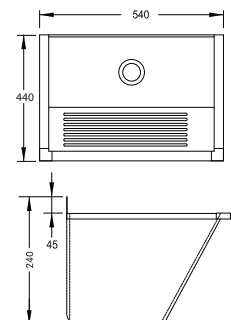

**BOWL DIMENSIONS**

Out Ø	In Ø	Depth
450	415	157

Includes a 38mm PVC waste & plug

## WASHTROUGHS (ORDER 38MM PVC WASTE & PLUG SEPARATELY)

**R9318650**  
**LUXTUB WASHTROUGH**  
600 x 500

**BOWL DIMENSIONS**

Length	Width	Depth
525	425	257

**R9318619**  
**SIRX WASHTROUGH**  
500 x 450

**BOWL DIMENSIONS**

Length	Width	Depth
450	400	240

**R9320200**  
**ECONOMY DOUBLE WASHTROUGH**  
ET102  
1030 x 430

**BOWL DIMENSIONS**

Length	Width	Depth
485	395	300

**R9320811**  
**ECONOMY SINGLE WASHTROUGH**  
ET101 Y  
540 x 440

**BOWL DIMENSIONS**

Length	Width	Depth
485	395	300