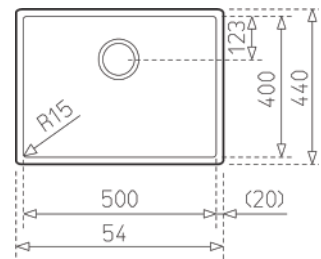

# SINKS (INCLUDE 90MM BASKET WASTE STRAINER)

**R8924011**  
**STAR BRIGHT DOUBLE END BOWL**  
 Polished Finish  
 1160 x 500

**BOWL DIMENSIONS**

Length	Width	Depth
340	400	170

**R8924013**  
**TEKA STAR BRIGHT SINGLE END BOWL**  
 790 x 500

**BOWL DIMENSIONS**

Length	Width	Depth
340	370	149

**R8910125134**  
**LINEA UNDERMOUNT SINK**  
 Polished Stainless Steel  
 540 x 440 x 193

**BOWL DIMENSIONS**

Length	Width	Depth
500	400	193

**R8910125116**  
**LARGE BOWL UNDERMOUNT SINK**  
 Polished Stainless Steel  
 787 x 482 x 250

**BOWL DIMENSIONS**

Length	Width	Depth
736	431	250

**R8910125122**  
**LARGE BOWL UNDERMOUNT SINK**  
 Polished Stainless Steel  
 530 x 430 x 200

**BOWL DIMENSIONS**

Length	Width	Depth
500	400	200

**R890390**  
**ROUND UNDERMOUNT SINK**  
 Ø 390  
 Bowl Depth: 180

**BOWL DIMENSIONS**

Out Ø	In Ø	Depth
390	390	180