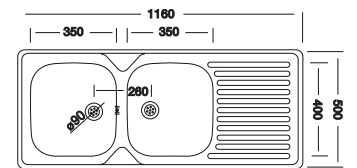

## SINKS

**R89N138**  
**LIVINOX DOUBLE BOWL**  
**SATIN FINISH**  
 1160 x 500

**BOWL DIMENSIONS**

Length	Width	Depth	Thickness
350	400	140	0.5

Includes 38mm waste fittings

**R89N301**  
**LIVINOX SINGLE BOWL**  
**SATIN FINISH**  
 780 x 435

**BOWL DIMENSIONS**

Length	Width	Depth	Thickness
377	342	150	0.5

Includes a 38mm waste fitting

**RKREC138**  
**LIVINOX DOUBLE DEEP BOWL**  
**SATIN FINISH**  
 1160 x 500

**BOWL DIMENSIONS**

Length	Width	Depth	Thickness
350	400	155	0.6

Includes 90mm basket waste strainers

**RKREX335**  
**BIANCA DOUBLE BOWL**  
**POLISHED FINISH**  
 1200 x 500

**BOWL DIMENSIONS**

Length	Width	Depth	Thickness
350	400	160	0.7

Includes 90mm basket waste strainers