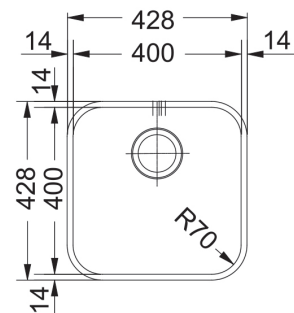

**BOWL DIMENSIONS**

Length	Width	Depth
700	400	180

**R931990094**  
**MARIS UNDERMOUNT**  
 MRX110-34  
 380 x 440 x 180  
 Stainless Steel

**BOWL DIMENSIONS**

Length	Width	Depth
340	400	180

# INSET SINKS (INCLUDES 90MM BASKET WASTE STRAINER)

R91990098  
**ARMONIA UNDERMOUNT  
 AMX120B**  
 765 X 450 X 180

**BOWL DIMENSIONS**

Length	Width	Depth
340	400	180

R990095  
**SELENE UNDERMOUNT SINK  
 SLX 110-40**  
 428 X 428 X 190

**BOWL DIMENSIONS**

Length	Width	Depth
428	428	190

R9820112  
**CUB 150  
 UNDERMOUNT SINK**  
 390 x 455

**BOWL DIMENSIONS**

Length	Width	Depth
345	410	140

R9820114  
**CUB 130  
 UNDERMOUNT SINK**  
 190 x 310

**BOWL DIMENSIONS**

Length	Width	Depth
160	280	126