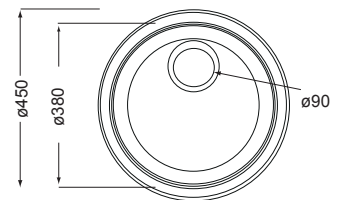

Includes a 90mm basket waste strainer

**R9820058**  
**RONDO PREPARATION BOWL  
 NO OVERFLOW**  
 Ø 450  
 Bowl Depth: 161  
 Model: RDX610-45

**BOWL DIMENSIONS**

Out Ø	In Ø	Depth
450	380	161

Includes a 90mm basket waste strainer

**R9820064**  
**PREPARATION BOWL**  
 Ø 340  
 Bowl Depth: 139  
 Model: RDX610-34

**BOWL DIMENSIONS**

Out Ø	In Ø	Depth
410	360	165

Includes a 38mm PVC waste & plug

**R9310250**  
**PREPARATION BOWL**  
 Ø 450  
 Bowl Depth: 157  
 Model: RDX610-44

**BOWL DIMENSIONS**

Out Ø	In Ø	Depth
450	415	157

Includes a 38mm PVC waste & plug

## WASHTROUGHS (ORDER 38MM PVC WASTE & PLUG SEPARATELY)

**R9318650**  
**LUXTUB WASHTROUGH**  
600 x 500

**BOWL DIMENSIONS**

Length	Width	Depth
525	425	257

**R9318619**  
**SIRX WASHTROUGH**  
500 x 450

**BOWL DIMENSIONS**