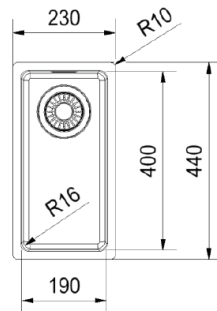

## UNDERMOUNT SINKS (INCLUDES 90MM BASKET WASTE STRAINER)

**R931990090**  
**MARIS UNDERMOUNT**  
 MRX110-55  
 590 x 440 x 180  
 Stainless Steel

**BOWL DIMENSIONS**

Length	Width	Depth
550	400	180

**R931990091**  
**MARIS UNDERMOUNT**  
 MRX110-45  
 490 x 440 x 180  
 Stainless Steel

**BOWL DIMENSIONS**

Length	Width	Depth
450	400	180

**R931990092**  
**MARIS UNDERMOUNT**  
 MRX110-19  
 230 x 440 x 130  
 Stainless Steel

**BOWL DIMENSIONS**

Length	Width	Depth
190	400	130

**R931990093**  
**MARIS UNDERMOUNT**  
 MRX110-70  
 740 x 440 x 180  
 Stainless Steel

**BOWL DIMENSIONS**

Length	Width	Depth
700	400	180

**R931990094**  
**MARIS UNDERMOUNT**  
 MRX110-34  
 380 x 440 x 180  
 Stainless Steel

**BOWL DIMENSIONS**

Length	Width	Depth
340	400	180

**BOWL DIMENSIONS**

Length	Width	Depth
160	280	126