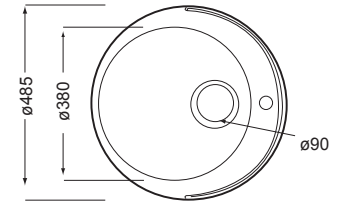

Tap not
Included

R9820054
**RONDO PREPARATION BOWL WITH TAP HOLE
AND OVERFLOW**
Ø 485
Bowl Depth: 161
Model: RDX610-48

BOWL DIMENSIONS

Out Ø	In Ø	Depth
485	380	161

Includes a 90mm basket waste strainer