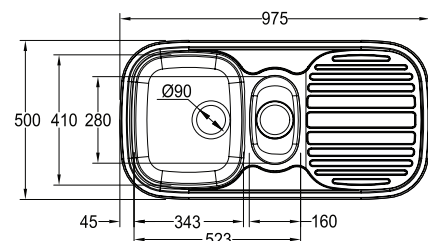

INSET SINKS (INCLUDES 90MM BASKET WASTE STRAINER)

BOWL DIMENSIONS

Length	Width	Depth
340	370	149

BOWL DIMENSIONS

Length	Width	Depth
340	370	149

BOWL DIMENSIONS

Length	Width	Depth
343	410	166

Mixer Not Included

BOWL DIMENSIONS

Length	Width	Depth
343	410	157
160	280	139

Mixer Not Included

BOWL DIMENSIONS

Length	Width	Depth
343	410	179
160	280	132

Mixer Not Included