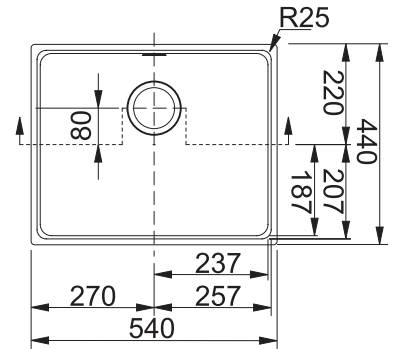

BOWL DIMENSIONS

Length	Width	Depth
500	400	200

R93125006
KUBUS KBG110-70
UNDERMOUNT SINK
802 x 460 x 200
Polar White