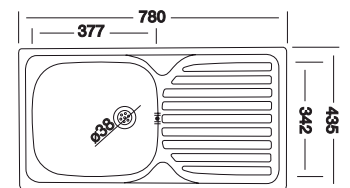

## SINKS

**R89N138**  
**LIVINOX DOUBLE BOWL**  
**SATIN FINISH**  
 1160 x 500

**BOWL DIMENSIONS**

Length	Width	Depth	Thickness
350	400	140	0.5

Includes 38mm waste fittings

**R89N301**  
**LIVINOX SINGLE BOWL**  
**SATIN FINISH**  
 780 x 435

**BOWL DIMENSIONS**

Length	Width	Depth	Thickness
377	342	150	0.5

Includes a 38mm waste fitting

**RKREC138**  
**LIVINOX DOUBLE DEEP BOWL**  
**SATIN FINISH**  
 1160 x 500

**BOWL DIMENSIONS**

Length	Width	Depth	Thickness
350	400	155	0.6

Includes 90mm basket waste strainers

**RKREX335**  
**BIANCA DOUBLE BOWL**  
**POLISHED FINISH**  
 1200 x 500

**BOWL DIMENSIONS**

Length	Width	Depth	Thickness
350	400	160	0.7

Includes 90mm basket waste strainers