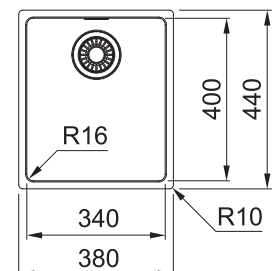

**BOWL DIMENSIONS**

Length	Width	Depth
450	400	180

**R931990092**  
**MARIS UNDERMOUNT**  
 MRX110-19  
 230 x 440 x 130  
 Stainless Steel

**BOWL DIMENSIONS**

Length	Width	Depth
190	400	130

**R931990093**  
**MARIS UNDERMOUNT**  
 MRX110-70  
 740 x 440 x 180  
 Stainless Steel

**BOWL DIMENSIONS**

Length	Width	Depth
700	400	180

**R931990094**  
**MARIS UNDERMOUNT**  
 MRX110-34  
 380 x 440 x 180  
 Stainless Steel

**BOWL DIMENSIONS**

Length	Width	Depth
340	400	180

# INSET SINKS (INCLUDES 90MM BASKET WASTE STRAINER)

R91990098  
**ARMONIA UNDERMOUNT  
 AMX120B**  
 765 X 450 X 180

**BOWL DIMENSIONS**

Length	Width	Depth
340	400	180

R990095  
**SELENE UNDERMOUNT SINK  
 SLX 110-40**  
 428 X 428 X 190

**BOWL DIMENSIONS**

Length	Width	Depth
160	280	126