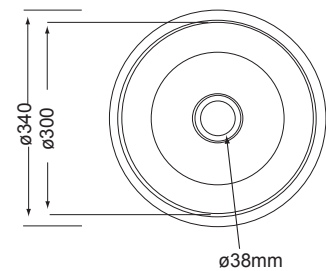

Includes a 90mm basket waste strainer

**R9820058**  
**RONDO PREPARATION BOWL  
 NO OVERFLOW**  
 Ø 450  
 Bowl Depth: 161  
 Model: RDX610-45

**BOWL DIMENSIONS**

Out Ø	In Ø	Depth
450	380	161

Includes a 90mm basket waste strainer

**R9820064**  
**PREPARATION BOWL**  
 Ø 340  
 Bowl Depth: 139  
 Model: RDX610-34

**BOWL DIMENSIONS**

Out Ø	In Ø	Depth
410	360	165

Includes a 38mm PVC waste & plug

**R9310250**  
**PREPARATION BOWL**  
 Ø 450  
 Bowl Depth: 157  
 Model: RDX610-44

**BOWL DIMENSIONS**

Out Ø	In Ø	Depth
450	415	157

Includes a 38mm PVC waste & plug

**BOWL DIMENSIONS**

Length	Width	Depth
485	395	300