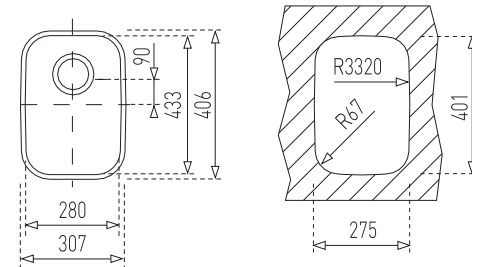

**BOWL DIMENSIONS**

Out Ø	In Ø	Depth
390	390	180

# SINKS (INCLUDE 90MM BASKET WASTE STRAINER)

**R898453**  
**DOUBLE BOWL UNDERMOUNT SINK**  
**BE780**  
 779 x 464 x 170

**BOWL DIMENSIONS**

Out Ø	In Ø	Depth
340	400	200
340	400	200

**R8910124030**  
**BASICO UNDERMOUNT SINK**  
**SINGLE END BOWL**  
 433 x 433 x 180

**BOWL DIMENSIONS**

Out Ø	In Ø	Depth
433	406	180

**R894040**  
**UNDERMOUNT SINK - UNPOLISHED**  
**SINGLE BOWL**  
 433 x 433 x 180

**BOWL DIMENSIONS**

Out Ø	In Ø	Depth
433	433	180

**R894040PLUS**  
**UNDERMOUNT SINK - POLISHED**  
 Polished Stainless Steel  
 433 x 433 x 200

**R892840**  
**UNDERMOUNT SINK**  
 307 x 433 x 180

**BOWL DIMENSIONS**

Out Ø	In Ø	Depth
307	433	180

**R893437**  
**UNDERMOUNT SINK**  
 365 x 395 x 180

**BOWL DIMENSIONS**

Out Ø	In Ø	Depth
365	395	180

**BUTLER SINKS** (INCLUDE 90MM WASTE FITTING)