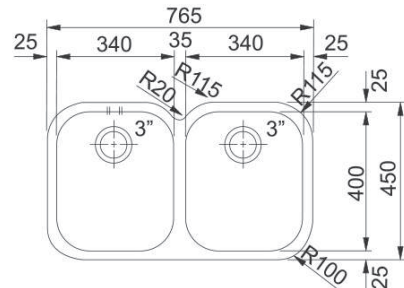

**BOWL DIMENSIONS**

Length	Width	Depth
450	400	180

**R931990092**  
**MARIS UNDERMOUNT**  
 MRX110-19  
 230 x 440 x 130  
 Stainless Steel

**BOWL DIMENSIONS**

Length	Width	Depth
190	400	130

**R931990093**  
**MARIS UNDERMOUNT**  
 MRX110-70  
 740 x 440 x 180  
 Stainless Steel

**BOWL DIMENSIONS**

Length	Width	Depth
700	400	180

**R931990094**  
**MARIS UNDERMOUNT**  
 MRX110-34  
 380 x 440 x 180  
 Stainless Steel

**BOWL DIMENSIONS**

Length	Width	Depth
340	400	180

# INSET SINKS (INCLUDES 90MM BASKET WASTE STRAINER)

R91990098  
**ARMONIA UNDERMOUNT  
 AMX120B**  
 765 X 450 X 180

**BOWL DIMENSIONS**

Length	Width	Depth
340	400	180

R990095  
**SELENE UNDERMOUNT SINK  
 SLX 110-40**  
 428 X 428 X 190

**BOWL DIMENSIONS**

Length	Width	Depth
160	280	126