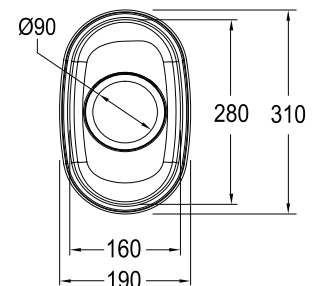

**BOWL DIMENSIONS**

Length	Width	Depth
700	400	180

**R931990094**  
**MARIS UNDERMOUNT**  
 MRX110-34  
 380 x 440 x 180  
 Stainless Steel

**BOWL DIMENSIONS**

Length	Width	Depth
340	400	180

# INSET SINKS (INCLUDES 90MM BASKET WASTE STRAINER)

R91990098  
**ARMONIA UNDERMOUNT  
 AMX120B**  
 765 X 450 X 180

**BOWL DIMENSIONS**

Length	Width	Depth
340	400	180

R990095  
**SELENE UNDERMOUNT SINK  
 SLX 110-40**  
 428 X 428 X 190

**BOWL DIMENSIONS**

Length	Width	Depth
428	428	190

R9820112  
**CUB 150  
 UNDERMOUNT SINK**  
 390 x 455

**BOWL DIMENSIONS**

Length	Width	Depth
345	410	140

R9820114  
**CUB 130  
 UNDERMOUNT SINK**  
 190 x 310

**BOWL DIMENSIONS**

Length	Width	Depth
160	280	126