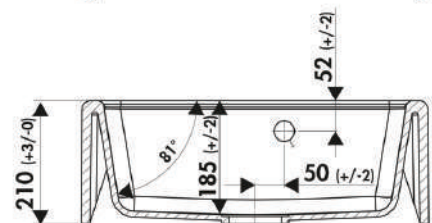

**BOWL DIMENSIONS**

Out Ø	In Ø	Depth
390	390	180

**R892840**  
**UNDERMOUNT SINK**  
 307 x 433 x 180

**BOWL DIMENSIONS**

Out Ø	In Ø	Depth
307	433	180

**R893437**  
**UNDERMOUNT SINK**  
 365 x 395 x 180

**BOWL DIMENSIONS**

Out Ø	In Ø	Depth
365	395	180

**BUTLER SINKS** (INCLUDE 90MM WASTE FITTING)

REV93000006  
**THIBERT BUTLER**  
White  
595 x 630 x 210

**BOWL DIMENSIONS**

Length	Width	Depth
500	440	185

Mixer not included

REV93000009  
**THIBERT BUTLER**  
Black  
595 x 630 x 210

**BOWL DIMENSIONS**

Length	Width	Depth
500	440	185

Mixer not included

REV93000021  
**THIBERT BUTLER**  
Titanium Grey  
595 x 630 x 210

**BOWL DIMENSIONS**

Length	Width	Depth
500	440	185

Mixer not included