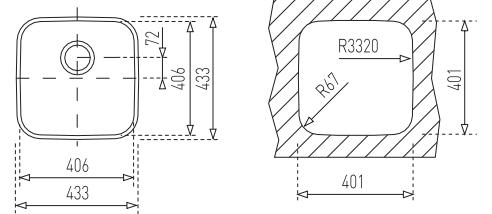

**BOWL DIMENSIONS**

Out Ø	In Ø	Depth
390	390	180

# SINKS (INCLUDE 90MM BASKET WASTE STRAINER)

**R898453**  
**DOUBLE BOWL UNDERMOUNT SINK**  
**BE780**  
 779 x 464 x 170

**BOWL DIMENSIONS**

Out Ø	In Ø	Depth
340	400	200
340	400	200

**R8910124030**  
**BASICO UNDERMOUNT SINK**  
**SINGLE END BOWL**  
 433 x 433 x 180

**BOWL DIMENSIONS**

Out Ø	In Ø	Depth
433	406	180

**R894040**  
**UNDERMOUNT SINK - UNPOLISHED**  
**SINGLE BOWL**  
 433 x 433 x 180

**BOWL DIMENSIONS**

Out Ø	In Ø	Depth
433	433	180

**R894040PLUS**  
**UNDERMOUNT SINK - POLISHED**  
 Polished Stainless Steel  
 433 x 433 x 200

**R892840**  
**UNDERMOUNT SINK**  
 307 x 433 x 180

**BOWL DIMENSIONS**

Out Ø	In Ø	Depth
307	433	180

**R893437**  
**UNDERMOUNT SINK**  
 365 x 395 x 180

**BOWL DIMENSIONS**

Out Ø	In Ø	Depth
365	395	180

**BUTLER SINKS** (INCLUDE 90MM WASTE FITTING)