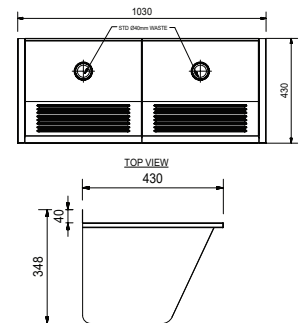

**BOWL DIMENSIONS**

Out Ø	In Ø	Depth
450	415	157

Includes a 38mm PVC waste & plug

## WASHTROUGHS (ORDER 38MM PVC WASTE & PLUG SEPARATELY)

**R9318650**  
**LUXTUB WASHTROUGH**  
600 x 500

**BOWL DIMENSIONS**

Length	Width	Depth
525	425	257

**R9318619**  
**SIRX WASHTROUGH**  
500 x 450

**BOWL DIMENSIONS**

Length	Width	Depth
450	400	240

**R9320200**  
**ECONOMY DOUBLE WASHTROUGH**  
ET102  
1030 x 430

**BOWL DIMENSIONS**

Length	Width	Depth
485	395	300

**R9320811**  
**ECONOMY SINGLE WASHTROUGH**  
ET101 Y  
540 x 440

**BOWL DIMENSIONS**

Length	Width	Depth
485	395	300