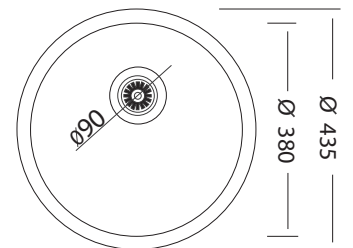

BOWL DIMENSIONS

Length	Width	Depth	Thickness
435	380	175	0.8

RKREC101
UNDERMOUNT 101
Satin Finish
436 X 386
Bowl Depth: 180