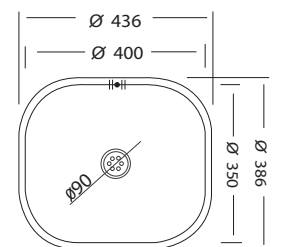

**BOWL DIMENSIONS**

Length	Width	Depth	Thickness
377	342	150	0.5

Includes a 38mm waste fitting

**RKREC138**  
**LIVINOX DOUBLE DEEP BOWL**  
**SATIN FINISH**  
 1160 x 500

**BOWL DIMENSIONS**

Length	Width	Depth	Thickness
350	400	155	0.6

**BOWL DIMENSIONS**

Out Ø	In Ø	Depth	Thickness
450	360	160	0.6

**RKREX103**  
**UNDERMOUNT 103**  
 Polished Finish  
 Ø 380

**BOWL DIMENSIONS**

Out Ø	In Ø	Depth	Thickness
420	380	200	0.8

**RKREC192**  
**RONDO PREP BOWL - ECONO**  
 Ø 380  
 Satin Finish

**BOWL DIMENSIONS**

Length	Width	Depth	Thickness
435	380	175	0.8

**RKREC101**  
**UNDERMOUNT 101**  
 Satin Finish  
 436 X 386  
 Bowl Depth: 180

**BOWL DIMENSIONS**

Length	Width	Depth	Thickness
400	350	180	0.6

**BOWL DIMENSIONS**

Length	Width	Depth
340	370	149

**R8910125134**  
**LINEA UNDERMOUNT SINK**  
 Polished Stainless Steel  
 540 x 440 x 193

**BOWL DIMENSIONS**

Length	Width	Depth
500	400	193

**R8910125116**  
**LARGE BOWL UNDERMOUNT SINK**  
 Polished Stainless Steel  
 787 x 482 x 250