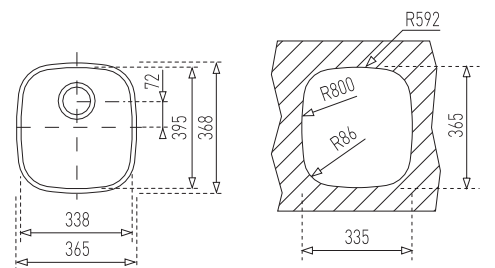

**BOWL DIMENSIONS**

Out Ø	In Ø	Depth
390	390	180

**BOWL DIMENSIONS**

Out Ø	In Ø	Depth
433	406	180

**R894040**  
**UNDERMOUNT SINK - UNPOLISHED**  
**SINGLE BOWL**  
 433 x 433 x 180

**BOWL DIMENSIONS**

Out Ø	In Ø	Depth
433	433	180

**R894040PLUS**  
**UNDERMOUNT SINK - POLISHED**  
 Polished Stainless Steel  
 433 x 433 x 200

**R892840**  
**UNDERMOUNT SINK**  
 307 x 433 x 180

**BOWL DIMENSIONS**

Out Ø	In Ø	Depth
307	433	180

**R893437**  
**UNDERMOUNT SINK**  
 365 x 395 x 180

**BOWL DIMENSIONS**

Out Ø	In Ø	Depth
365	395	180

**BUTLER SINKS** (INCLUDE 90MM WASTE FITTING)

REV93000006  
**THIBERT BUTLER**  
White  
595 x 630 x 210

**BOWL DIMENSIONS**

Length	Width	Depth
500	440	185

Mixer not included

REV93000009  
**THIBERT BUTLER**  
Black  
595 x 630 x 210

**BOWL DIMENSIONS**