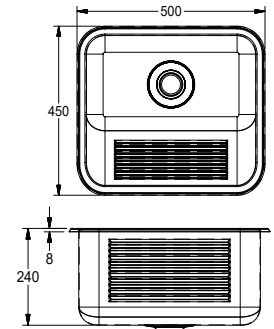

**R9820064**  
**PREPARATION BOWL**  
 Ø 340  
 Bowl Depth: 139  
 Model: RDX610-34

**BOWL DIMENSIONS**

Out Ø	In Ø	Depth
410	360	165

Includes a 38mm PVC waste & plug

**R9310250**  
**PREPARATION BOWL**  
 Ø 450  
 Bowl Depth: 157  
 Model: RDX610-44

**BOWL DIMENSIONS**

Out Ø	In Ø	Depth
450	415	157

Includes a 38mm PVC waste & plug

## WASHTROUGHS (ORDER 38MM PVC WASTE & PLUG SEPARATELY)

**R9318650**  
**LUXTUB WASHTROUGH**  
600 x 500

**BOWL DIMENSIONS**

Length	Width	Depth
525	425	257

**R9318619**  
**SIRX WASHTROUGH**  
500 x 450

**BOWL DIMENSIONS**

Length	Width	Depth
450	400	240

**R9320200**  
**ECONOMY DOUBLE WASHTROUGH**  
ET102  
1030 x 430

**BOWL DIMENSIONS**

Length	Width	Depth
485	395	300

**R9320811**  
**ECONOMY SINGLE WASHTROUGH**  
ET101 Y  
540 x 440