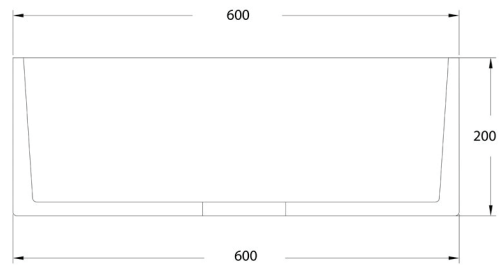

RBUB700B
SINGLE BUTLER
Black
600 x 400 x 200