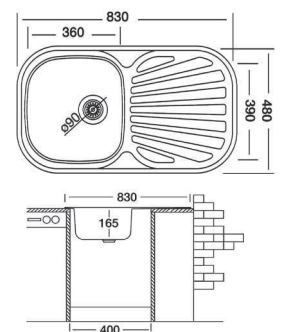

## SINKS

**R89N138**  
**LIVINOX DOUBLE BOWL**  
**SATIN FINISH**  
 1160 x 500

**BOWL DIMENSIONS**

Length	Width	Depth	Thickness
350	400	140	0.5

Includes 38mm waste fittings

**R89N301**  
**LIVINOX SINGLE BOWL**  
**SATIN FINISH**  
 780 x 435

**BOWL DIMENSIONS**

Length	Width	Depth	Thickness
377	342	150	0.5

Includes a 38mm waste fitting

**RKREC138**  
**LIVINOX DOUBLE DEEP BOWL**  
**SATIN FINISH**  
 1160 x 500

**BOWL DIMENSIONS**

Length	Width	Depth	Thickness
350	400	155	0.6

Includes 90mm basket waste strainers

**RKREX335**  
**BIANCA DOUBLE BOWL**  
**POLISHED FINISH**  
 1200 x 500

**BOWL DIMENSIONS**

Length	Width	Depth	Thickness
350	400	160	0.7

Includes 90mm basket waste strainers

**RKREC152**  
**BIANCA SINGLE END BOWL**  
**SATIN FINISH**  
 830 x 480

**BOWL DIMENSIONS**

Length	Width	Depth	Thickness
360	390	165	0.6

Includes a 90mm basket waste strainer