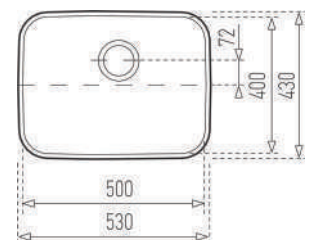

# SINKS (INCLUDE 90MM BASKET WASTE STRAINER)

**R8924011**  
**STAR BRIGHT DOUBLE END BOWL**  
 Polished Finish  
 1160 x 500

**BOWL DIMENSIONS**

Length	Width	Depth
340	400	170

**R8924013**  
**TEKA STAR BRIGHT SINGLE END BOWL**  
 790 x 500

**BOWL DIMENSIONS**

Length	Width	Depth
340	370	149

**R8910125134**  
**LINEA UNDERMOUNT SINK**  
 Polished Stainless Steel  
 540 x 440 x 193

**BOWL DIMENSIONS**

Length	Width	Depth
500	400	193

**R8910125116**  
**LARGE BOWL UNDERMOUNT SINK**  
 Polished Stainless Steel  
 787 x 482 x 250

**BOWL DIMENSIONS**

Length	Width	Depth
736	431	250

**R8910125122**  
**LARGE BOWL UNDERMOUNT SINK**  
 Polished Stainless Steel  
 530 x 430 x 200

**BOWL DIMENSIONS**

Length	Width	Depth
500	400	200

**R890390**  
**ROUND UNDERMOUNT SINK**  
 Ø 390  
 Bowl Depth: 180

**BOWL DIMENSIONS**

Out Ø	In Ø	Depth
390	390	180