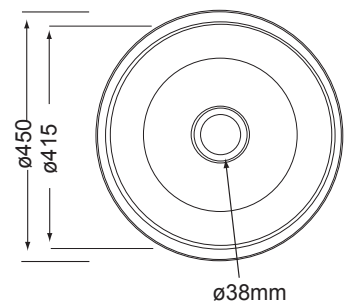

**R9820064**  
**PREPARATION BOWL**  
 Ø 340  
 Bowl Depth: 139  
 Model: RDX610-34

**BOWL DIMENSIONS**

Out Ø	In Ø	Depth
410	360	165

Includes a 38mm PVC waste & plug

**R9310250**  
**PREPARATION BOWL**  
 Ø 450  
 Bowl Depth: 157  
 Model: RDX610-44

**BOWL DIMENSIONS**

Out Ø	In Ø	Depth
450	415	157

Includes a 38mm PVC waste & plug

## WASHTROUGHS (ORDER 38MM PVC WASTE & PLUG SEPARATELY)

**R9318650**  
**LUXTUB WASHTROUGH**  
600 x 500

**BOWL DIMENSIONS**

Length	Width	Depth
525	425	257

**R9318619**  
**SIRX WASHTROUGH**  
500 x 450

**BOWL DIMENSIONS**

**BOWL DIMENSIONS**

Length	Width	Depth
485	395	300