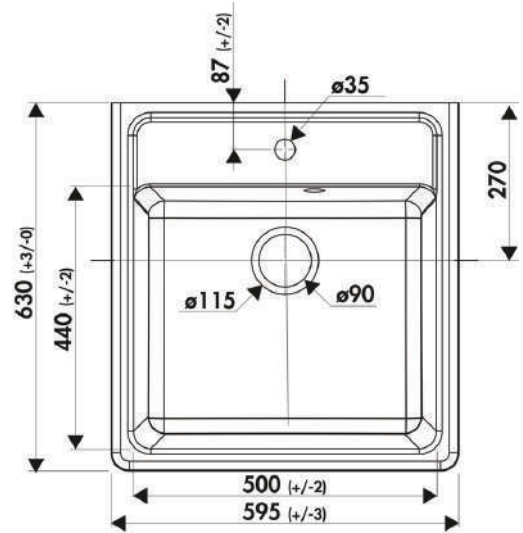

**BOWL DIMENSIONS**

Out Ø	In Ø	Depth
390	390	180

**R892840**  
**UNDERMOUNT SINK**  
 307 x 433 x 180

**BOWL DIMENSIONS**

Out Ø	In Ø	Depth
307	433	180

**R893437**  
**UNDERMOUNT SINK**  
 365 x 395 x 180

**BOWL DIMENSIONS**

Out Ø	In Ø	Depth
365	395	180

**BUTLER SINKS** (INCLUDE 90MM WASTE FITTING)

REV93000006  
**THIBERT BUTLER**  
White  
595 x 630 x 210

**BOWL DIMENSIONS**

Length	Width	Depth
500	440	185

Mixer not included

REV93000009  
**THIBERT BUTLER**  
Black  
595 x 630 x 210

**BOWL DIMENSIONS**

Length	Width	Depth
500	440	185

Mixer not included

REV93000021  
**THIBERT BUTLER**  
Titanium Grey  
595 x 630 x 210

**BOWL DIMENSIONS**

Length	Width	Depth
500	440	185

Mixer not included