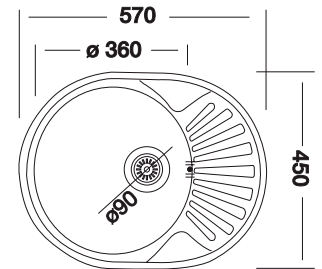

**BOWL DIMENSIONS**

Length	Width	Depth	Thickness
377	342	150	0.5

Includes a 38mm waste fitting

**RKREC138**  
**LIVINOX DOUBLE DEEP BOWL**  
**SATIN FINISH**  
 1160 x 500

**BOWL DIMENSIONS**

Length	Width	Depth	Thickness
350	400	155	0.6

**RKREC152**  
**BIANCA SINGLE END BOWL**  
**SATIN FINISH**  
 830 x 480

**BOWL DIMENSIONS**

Length	Width	Depth	Thickness
360	390	165	0.6

Includes a 90mm basket waste strainer

## SINKS (INCLUDE 90MM BASKET WASTE STRAINER)

**RKREX193**  
**BIANCA DOUBLE SINK**  
 No Drainers  
 480 X 830

**BOWL DIMENSIONS**

Length	Width	Depth	Thickness
410	360	175	0.8

**RKREC157**  
**RONDO PREP BOWL**  
 with Mini drainer  
 Satin Finish  
 570 x 450

**BOWL DIMENSIONS**

Out Ø	In Ø	Depth	Thickness
450	360	160	0.6

**RKREX103**  
**UNDERMOUNT 103**  
 Polished Finish  
 Ø 380

**BOWL DIMENSIONS**

Out Ø	In Ø	Depth	Thickness
420	380	200	0.8

**RKREC192**  
**RONDO PREP BOWL - ECONO**  
 Ø 380  
 Satin Finish