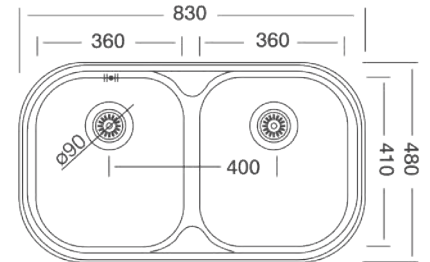

**BOWL DIMENSIONS**

Length	Width	Depth	Thickness
377	342	150	0.5

Includes a 38mm waste fitting

**RKREC138**  
**LIVINOX DOUBLE DEEP BOWL**  
**SATIN FINISH**  
 1160 x 500

**BOWL DIMENSIONS**

Length	Width	Depth	Thickness
350	400	155	0.6

Includes 90mm basket waste strainers

**RKREX335**  
**BIANCA DOUBLE BOWL**  
**POLISHED FINISH**  
 1200 x 500

**BOWL DIMENSIONS**

Length	Width	Depth	Thickness
350	400	160	0.7

Includes 90mm basket waste strainers

**RKREC152**  
**BIANCA SINGLE END BOWL**  
**SATIN FINISH**  
 830 x 480

**BOWL DIMENSIONS**

Length	Width	Depth	Thickness
360	390	165	0.6

Includes a 90mm basket waste strainer

## SINKS (INCLUDE 90MM BASKET WASTE STRAINER)

**RKREX193**  
**BIANCA DOUBLE SINK**  
 No Drainers  
 480 X 830

**BOWL DIMENSIONS**

Length	Width	Depth	Thickness
410	360	175	0.8

**RKREC157**  
**RONDO PREP BOWL**  
 with Mini drainer  
 Satin Finish  
 570 x 450