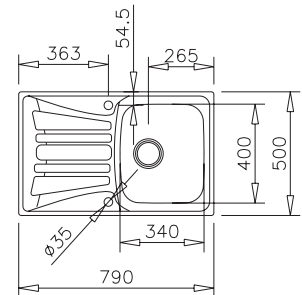

# SINKS (INCLUDE 90MM BASKET WASTE STRAINER)

**R8924011**  
**STAR BRIGHT DOUBLE END BOWL**  
 Polished Finish  
 1160 x 500

**BOWL DIMENSIONS**

Length	Width	Depth
340	400	170

**R8924013**  
**TEKA STAR BRIGHT SINGLE END BOWL**  
 790 x 500

**BOWL DIMENSIONS**

Length	Width	Depth
340	370	149

**R8910125134**  
**LINEA UNDERMOUNT SINK**  
 Polished Stainless Steel  
 540 x 440 x 193

**BOWL DIMENSIONS**

Length	Width	Depth
500	400	193

**R8910125116**  
**LARGE BOWL UNDERMOUNT SINK**  
 Polished Stainless Steel  
 787 x 482 x 250

**BOWL DIMENSIONS**

Length	Width	Depth
736	431	250

**R8910125122**  
**LARGE BOWL UNDERMOUNT SINK**  
 Polished Stainless Steel  
 530 x 430 x 200

**BOWL DIMENSIONS**

Length	Width	Depth
500	400	200

**R890390**  
**ROUND UNDERMOUNT SINK**  
 Ø 390  
 Bowl Depth: 180

**BOWL DIMENSIONS**

Out Ø	In Ø	Depth
390	390	180