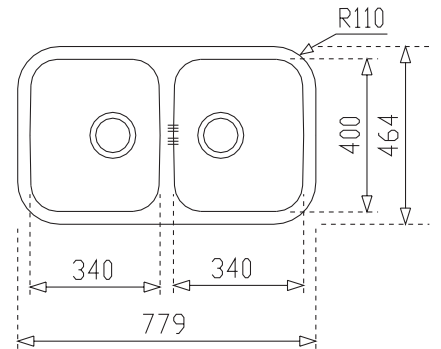

**BOWL DIMENSIONS**

Length	Width	Depth
340	370	149

**R8910125134**  
**LINEA UNDERMOUNT SINK**  
 Polished Stainless Steel  
 540 x 440 x 193

**BOWL DIMENSIONS**

Length	Width	Depth
500	400	193

**R8910125116**  
**LARGE BOWL UNDERMOUNT SINK**  
 Polished Stainless Steel  
 787 x 482 x 250

**BOWL DIMENSIONS**

Length	Width	Depth
736	431	250

**R8910125122**  
**LARGE BOWL UNDERMOUNT SINK**  
 Polished Stainless Steel  
 530 x 430 x 200

**BOWL DIMENSIONS**

Length	Width	Depth
500	400	200

**R890390**  
**ROUND UNDERMOUNT SINK**  
 Ø 390  
 Bowl Depth: 180

**BOWL DIMENSIONS**

Out Ø	In Ø	Depth
390	390	180

# SINKS (INCLUDE 90MM BASKET WASTE STRAINER)

**R898453**  
**DOUBLE BOWL UNDERMOUNT SINK**  
**BE780**  
 779 x 464 x 170

**BOWL DIMENSIONS**

Out Ø	In Ø	Depth
340	400	200
340	400	200

**R8910124030**  
**BASICO UNDERMOUNT SINK**  
**SINGLE END BOWL**  
 433 x 433 x 180