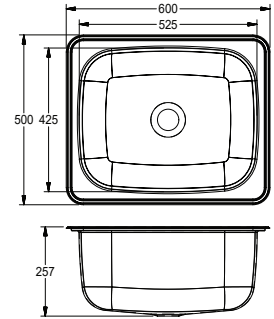

**R9820064**  
**PREPARATION BOWL**  
 Ø 340  
 Bowl Depth: 139  
 Model: RDX610-34

**BOWL DIMENSIONS**

Out Ø	In Ø	Depth
410	360	165

Includes a 38mm PVC waste & plug

**R9310250**  
**PREPARATION BOWL**  
 Ø 450  
 Bowl Depth: 157  
 Model: RDX610-44

**BOWL DIMENSIONS**

Out Ø	In Ø	Depth
450	415	157

Includes a 38mm PVC waste & plug

## WASHTROUGHS (ORDER 38MM PVC WASTE & PLUG SEPARATELY)

**R9318650**  
**LUXTUB WASHTROUGH**  
600 x 500

**BOWL DIMENSIONS**

Length	Width	Depth
525	425	257

**R9318619**  
**SIRX WASHTROUGH**  
500 x 450

**BOWL DIMENSIONS**

Length	Width	Depth
450	400	240

**R9320200**  
**ECONOMY DOUBLE WASHTROUGH**  
ET102  
1030 x 430

**BOWL DIMENSIONS**

Length	Width	Depth
485	395	300

**R9320811**  
**ECONOMY SINGLE WASHTROUGH**  
ET101 Y  
540 x 440