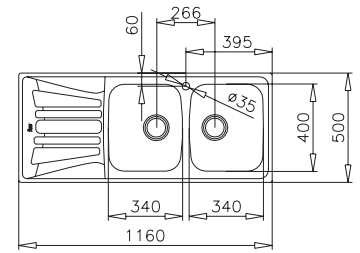

**RKREX002**  
**UNDERMOUNT 002**  
**POLISHED FINISH**  
 340 X 410

**BOWL DIMENSIONS**

Length	Width	Depth	Thickness
340	410	190	0.8

SINKS & MIXERS

  
KÜCHENTECHNIK

# SINKS (INCLUDE 90MM BASKET WASTE STRAINER)

**R8924011**  
**STAR BRIGHT DOUBLE END BOWL**  
 Polished Finish  
 1160 x 500

**BOWL DIMENSIONS**

Length	Width	Depth
340	400	170

**R8924013**  
**TEKA STAR BRIGHT SINGLE END BOWL**  
 790 x 500

**BOWL DIMENSIONS**

Length	Width	Depth
340	370	149

**R8910125134**  
**LINEA UNDERMOUNT SINK**  
 Polished Stainless Steel  
 540 x 440 x 193

**BOWL DIMENSIONS**

Length	Width	Depth
500	400	193

**R8910125116**  
**LARGE BOWL UNDERMOUNT SINK**  
 Polished Stainless Steel  
 787 x 482 x 250

**BOWL DIMENSIONS**

Out Ø	In Ø	Depth
390	390	180