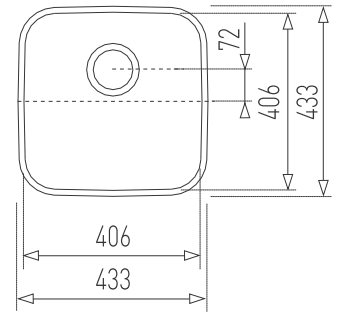

**BOWL DIMENSIONS**

Length	Width	Depth
736	431	250

**R8910125122**  
**LARGE BOWL UNDERMOUNT SINK**  
 Polished Stainless Steel  
 530 x 430 x 200

**BOWL DIMENSIONS**

Length	Width	Depth
500	400	200

**R890390**  
**ROUND UNDERMOUNT SINK**  
 Ø 390  
 Bowl Depth: 180

**BOWL DIMENSIONS**

Out Ø	In Ø	Depth
390	390	180

# SINKS (INCLUDE 90MM BASKET WASTE STRAINER)

**R898453**  
**DOUBLE BOWL UNDERMOUNT SINK**  
**BE780**  
 779 x 464 x 170

**BOWL DIMENSIONS**

Out Ø	In Ø	Depth
340	400	200
340	400	200

**R8910124030**  
**BASICO UNDERMOUNT SINK**  
**SINGLE END BOWL**  
 433 x 433 x 180

**BOWL DIMENSIONS**

Out Ø	In Ø	Depth
433	406	180

**R894040**  
**UNDERMOUNT SINK - UNPOLISHED**  
**SINGLE BOWL**  
 433 x 433 x 180

**BOWL DIMENSIONS**

Out Ø	In Ø	Depth
433	433	180

**R894040PLUS**  
**UNDERMOUNT SINK - POLISHED**  
 Polished Stainless Steel  
 433 x 433 x 200