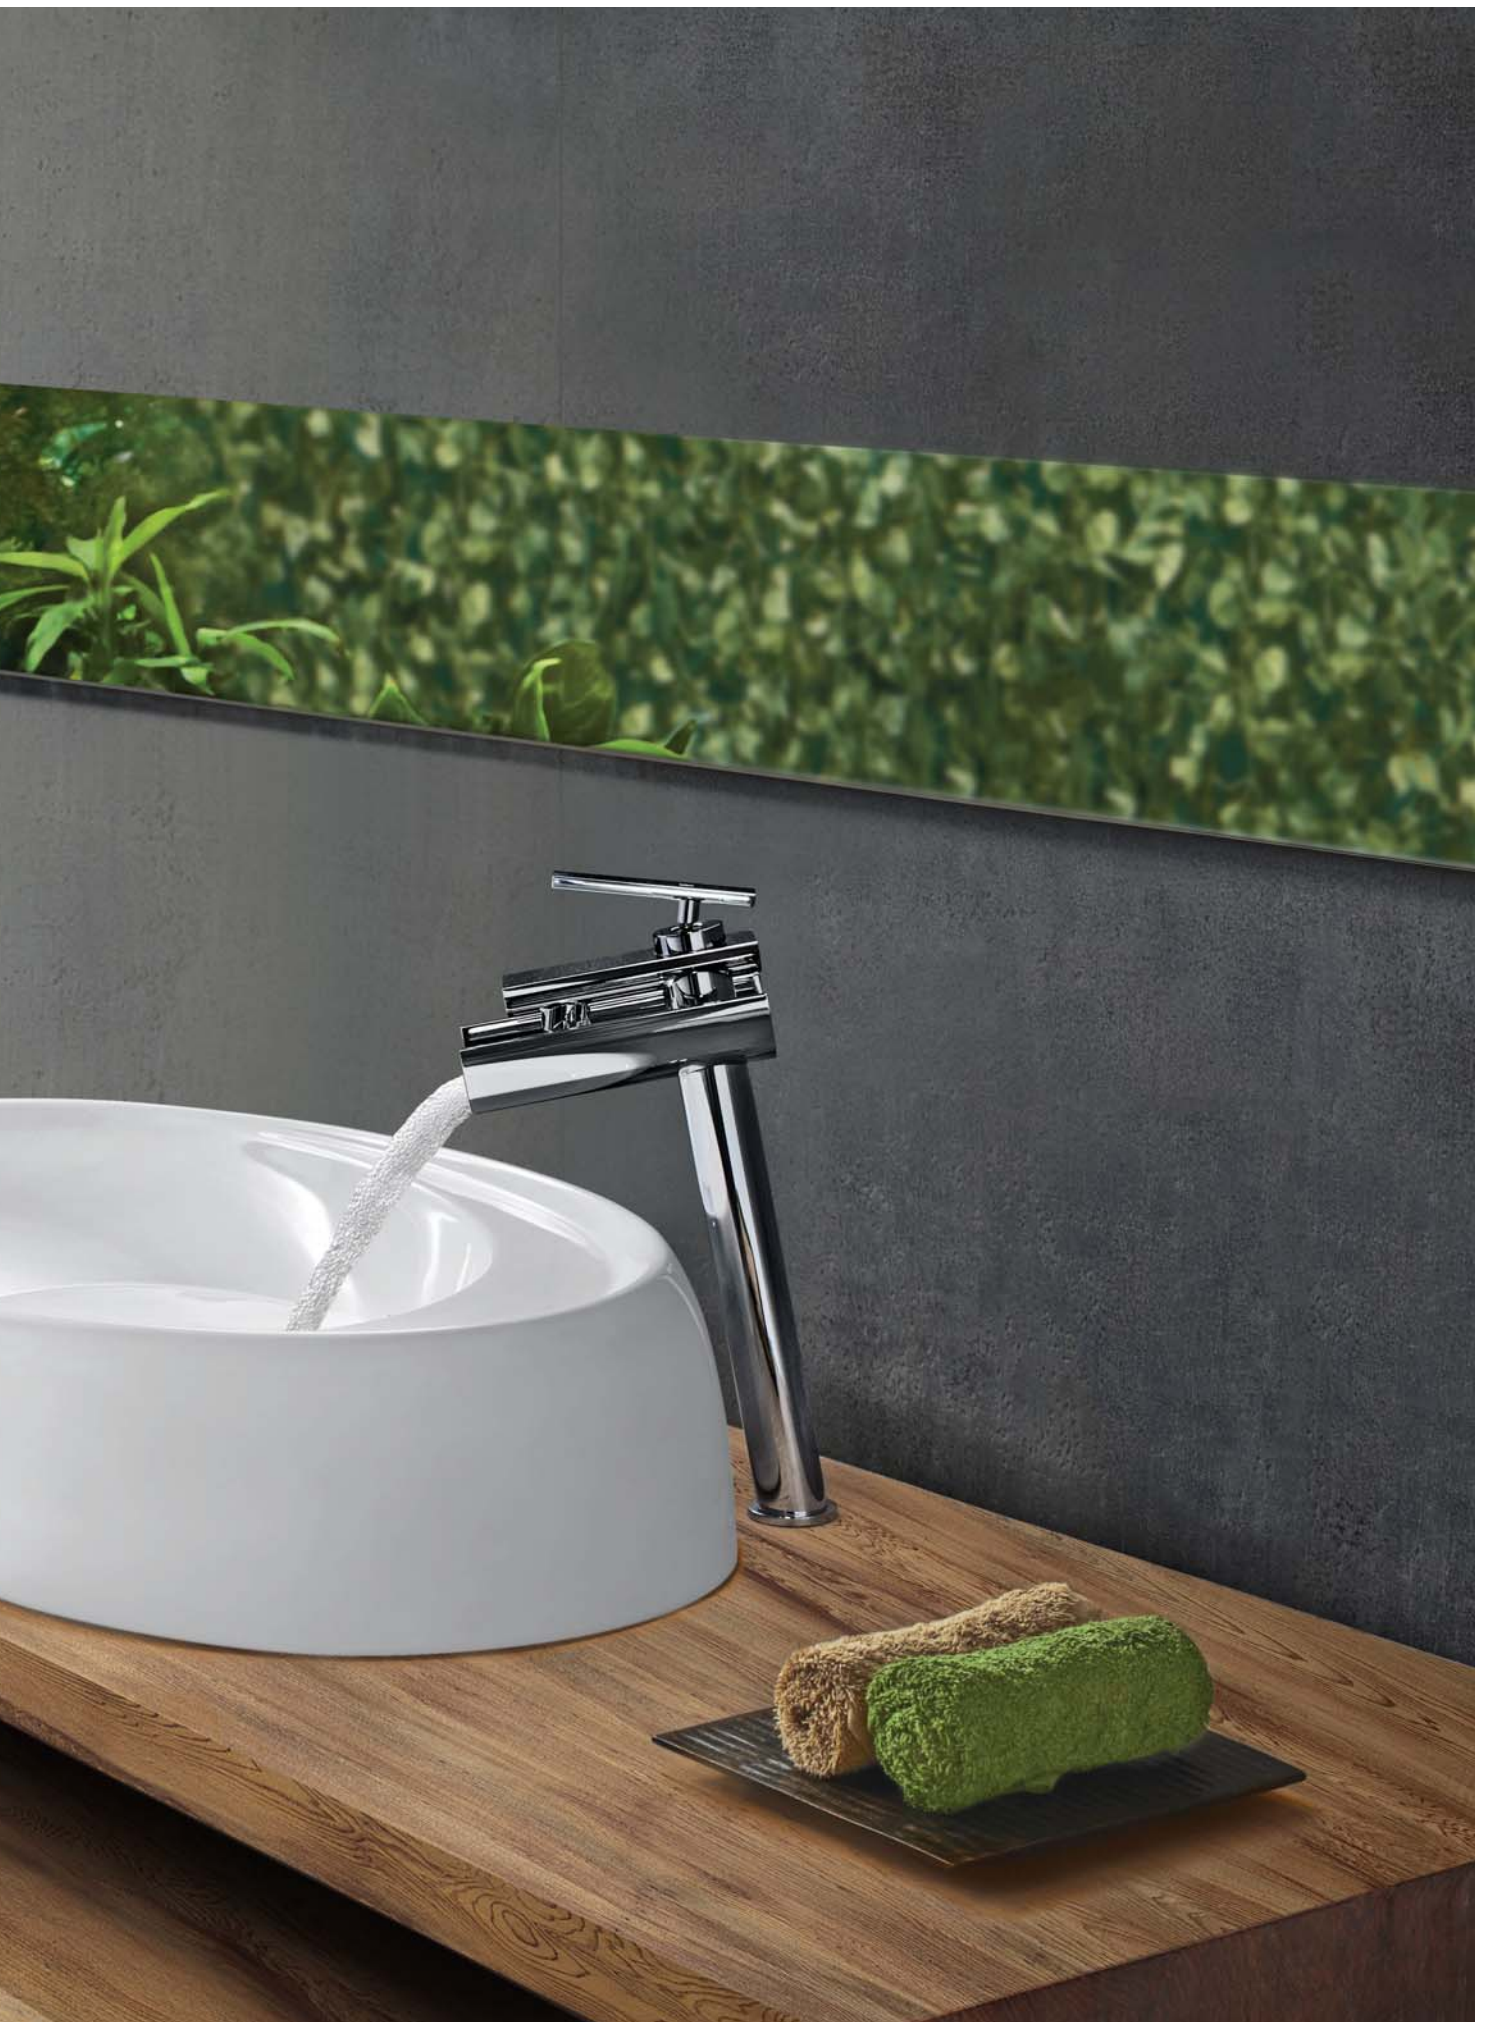

The brand promise of Artize is 'craftsmanship in water'. This phrase denotes the attention to detail, precision and design that converge to create an Artize masterpiece.

biomorphic

Inspired by the age-old use of bamboo in channeling water from rivers and brooks, the Confluence basin mixer by Artize has been designed to deliver a natural flow of peace and serenity into your bathroom. The calming effect of naturally falling water has been replicated in Confluence by crafting a gentle flow that descends from a half-cut bamboo into your palms.

Its biomorphic design is the culmination of bringing one of mankind's most natural experiences of engaging with water.

Engineered for perfection

The design of Confluence overcomes several intriguing engineering challenges. It ensures that the flowing water never leaves the contours of the perfectly angled, bamboo-inspired channel.

The unique step-fall dispensing system also guarantees that the water arrives without creating a splash, always delivering an even and tranquil experience. The carefully calculated angle of the basin mixer also ensures that water doesn't stay in the spout.

Perfectly angled spout for smooth water flow

Mirror-finish for an impeccable look

Feather-light movement for smooth operation

The perfect setting for a biomorphic design

A 20th century art movement that found inspiration in naturally occurring forms and shapes, biomorphism is a design trend that's growing in popularity.