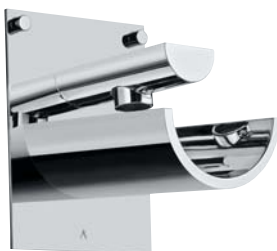

Pristine white floor tiles

Grey cement wall finish

Wooden flooring

White river stones

CNF-69011B

Single Lever Basin Mixer without Popup Waste System with 450mm Long Braided Hoses

CNF-69009B

Single Lever Tall Boy without Popup Waste System with 600mm Long Braided Hoses

CNF-69233

Single Lever Joystick Concealed Basin Mixer (Wall Mounted) with Spout (Composite One Piece Body)

CNF-69859

Confluence Over Head Shower with Wall Flange

CNF-69065K

Exposed Part Kit of Single Lever Joystick Concealed Diverter Consisting of built-in Bath Filler with Adjustable Wall Flange (Suitable for item CNF-69065C)