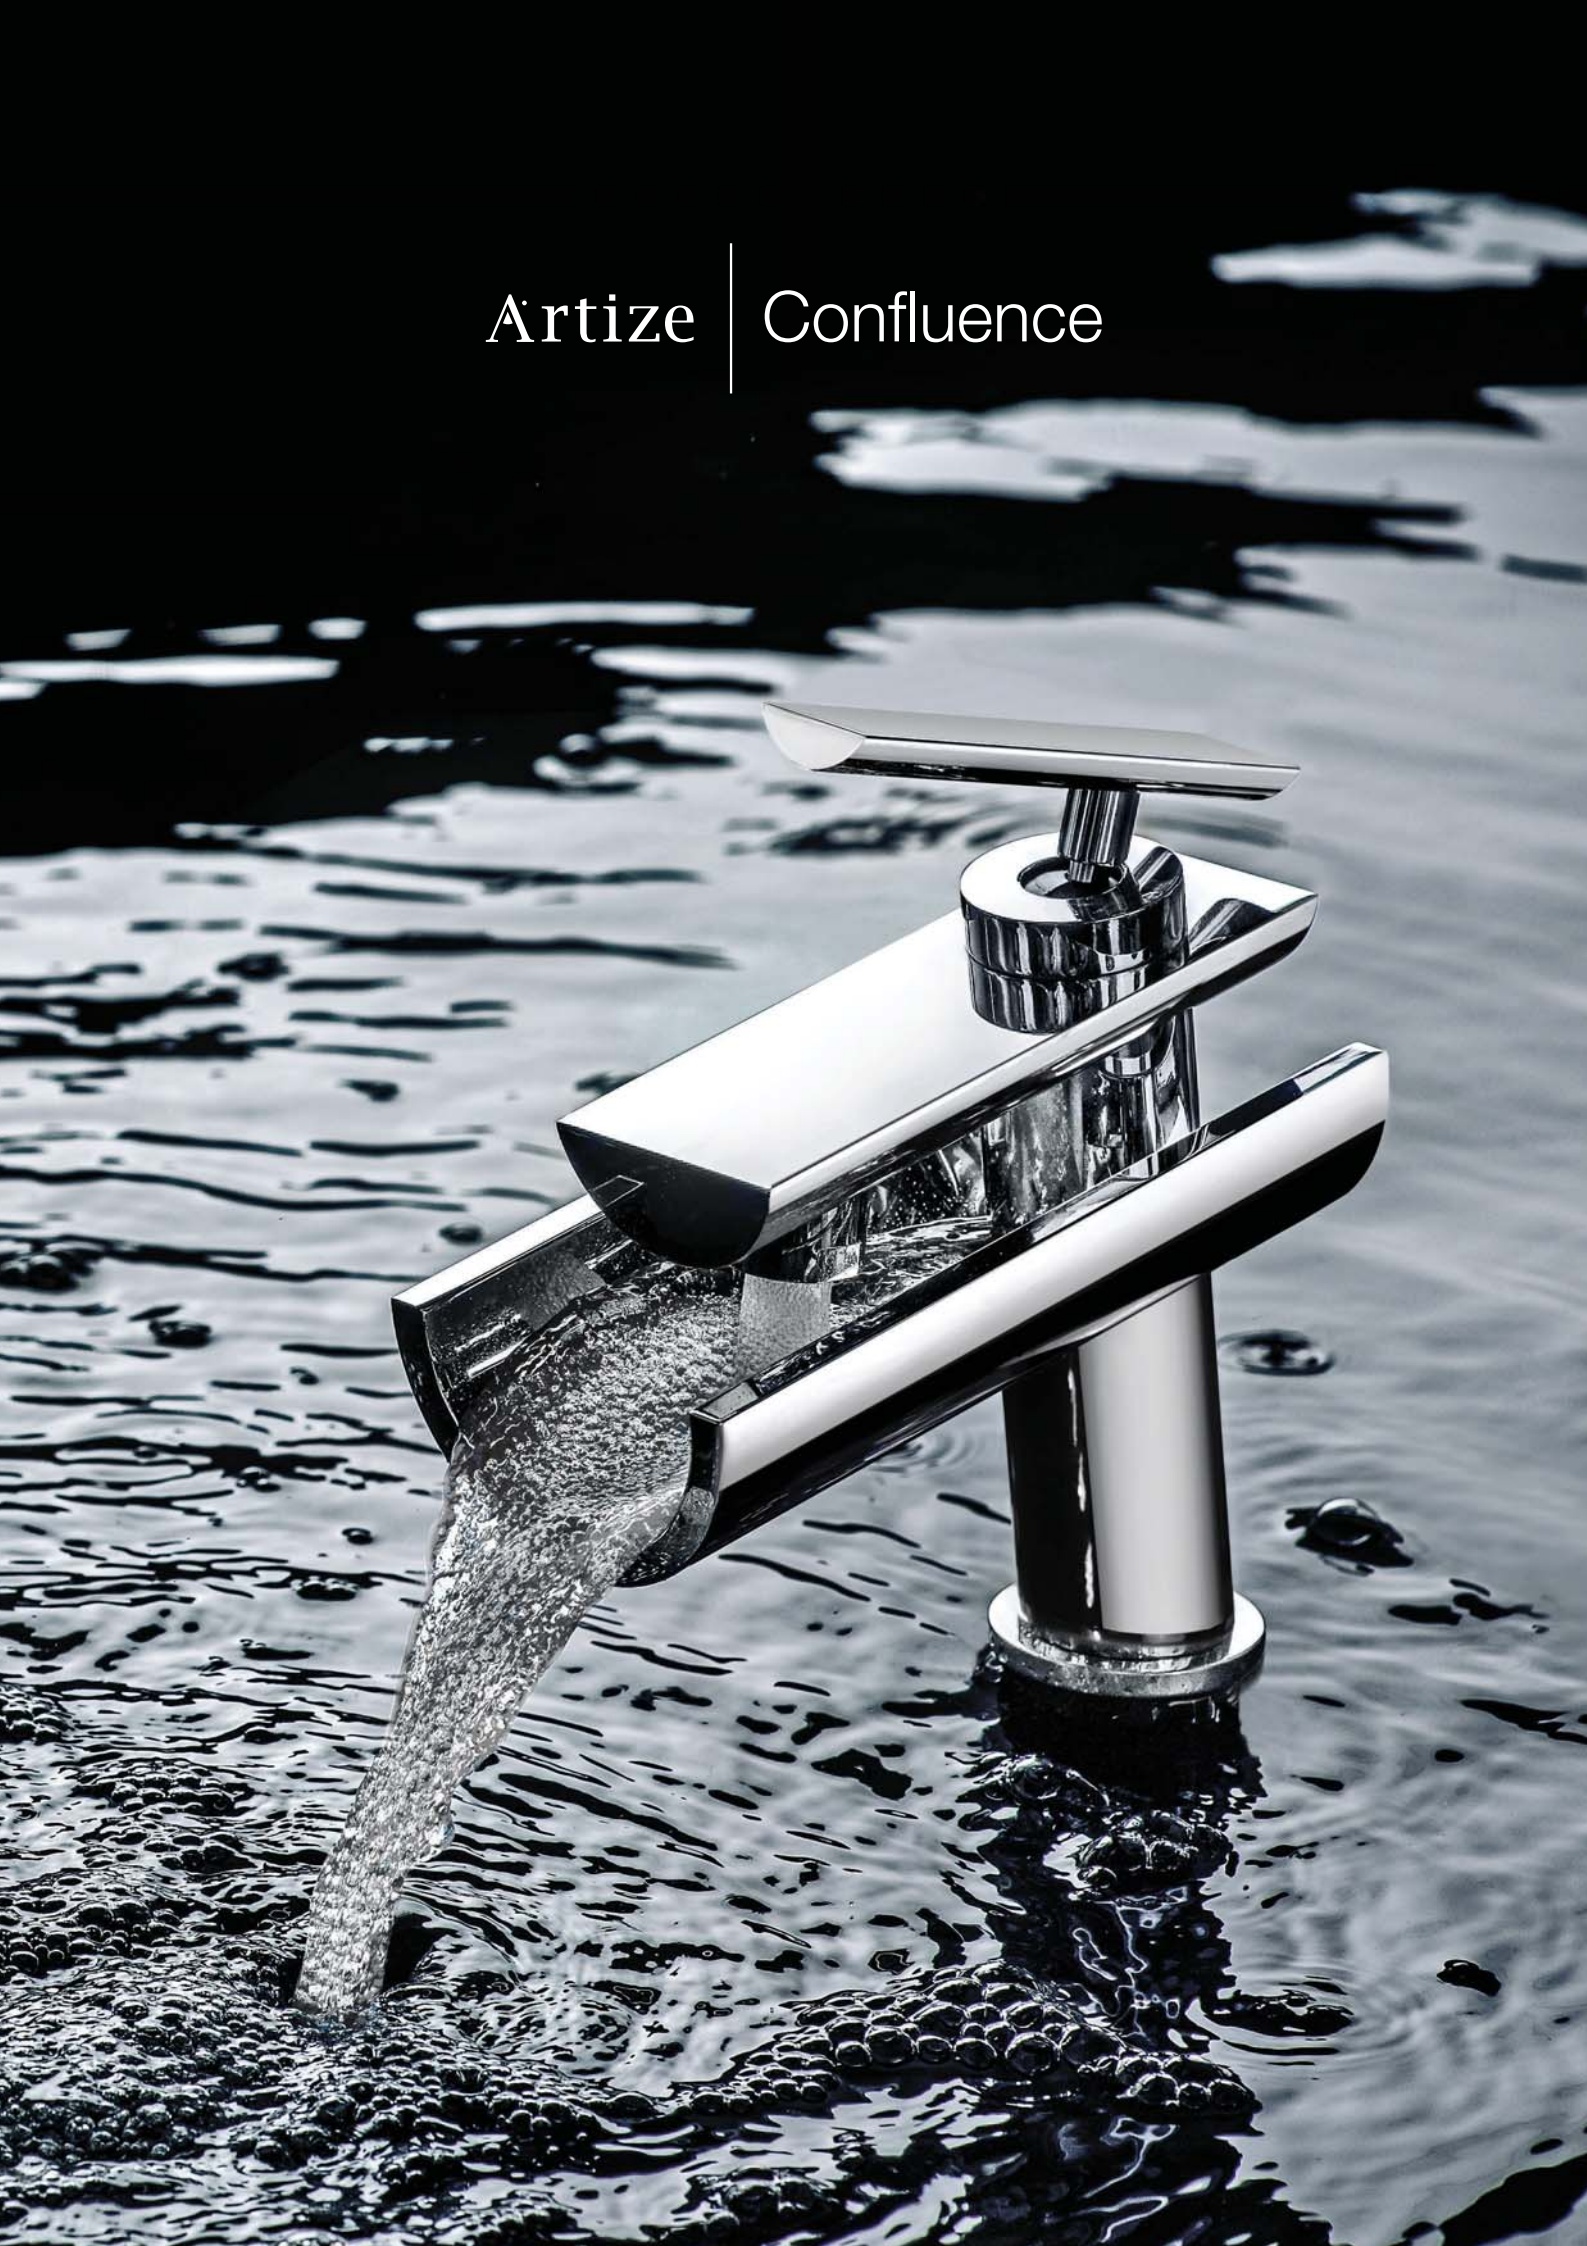

Artize | Confluence