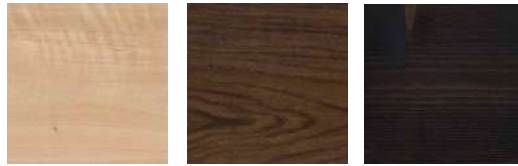

WOODSTAINS & PROTECTION BY RUBIO MONOCOAT

NATURAL | BROWN | BLACK