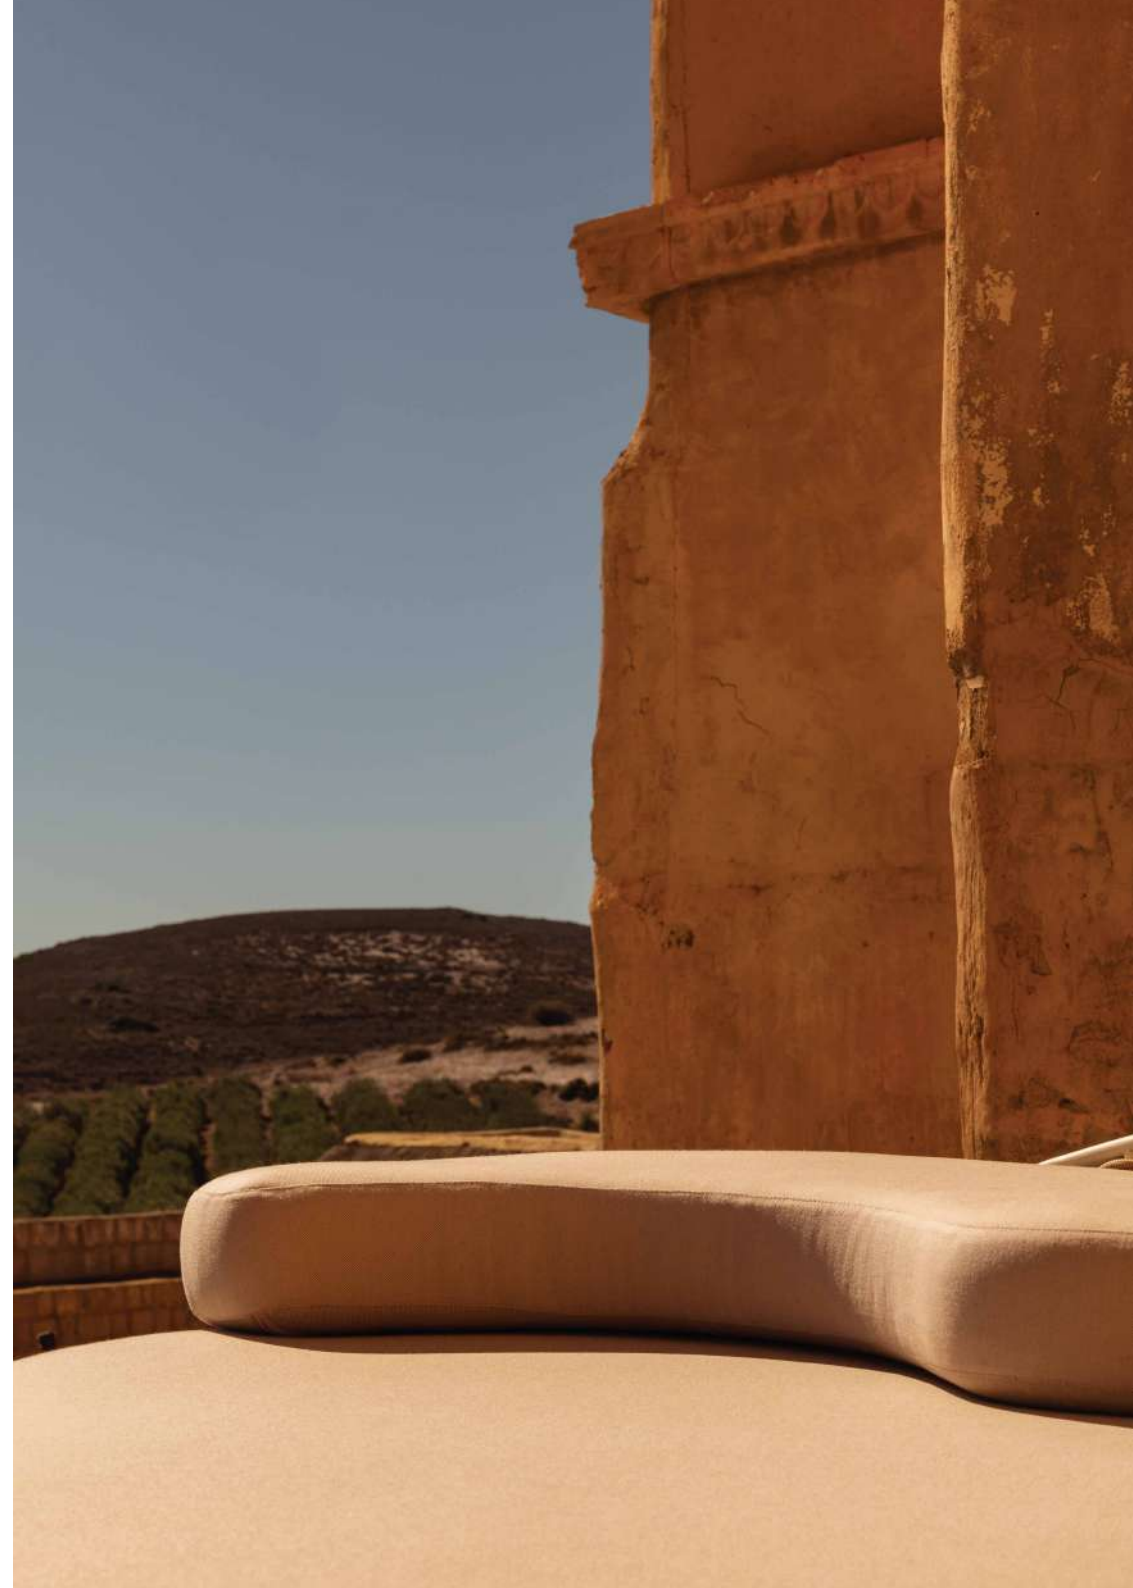

3 | DAYBED FEATURES

4 | THE KIMONDO SIDE TABLE

5 | FINISHES

6 | LOOKBOOK - SCENES & STUDIO

7 | CONTACT

SAYARI

The luxurious Sayari Outdoor Collection is inspired by the beauty of the African continent. The launch of a sculptural and curved outdoor seating arrangement. Instead of using traditional shapes and patterns, this collection is a contemporary ode to the place our Studio calls home. "Sayari" is Swahili and translates to "Planet". The focus of the collection lies on being gentle and conscious of our Sayari and to create products made of the Eucalyptus Globulus alien species which has a negative impact on the biodiversity of South Africa. The collection consists of a reflective and thought-through environment - made to last. The simplistic yet eye-catching Maoni Daybed is versatile in its use and offers pairing with the uniquely shaped but functional Kimondo Side Table with marble inlay.

HARDWARE

STAINLESS STEEL BRANDING & HARDWARE

THE **KIMONDO** SIDE TABLE

The Kimondo Side Table is the discretionary pendant to the Maoni Daybed. “Kimondo” is Swahili meaning “Meteor” which is a rock or metal body in outer space with the ability of entering the earth’s atmosphere. The side table fits perfectly into the larger circular curve of the daybed and is the ideal joint surface to keep personal belongings or refreshing drinks safe yet in reach. Likewise to Maoni, the table is made of the alien species Eucalyptus Globulus with an added alluring inlay of natural stone. The side table is optional yet recommended in order to tie the design of the Sayari outdoor environment together.