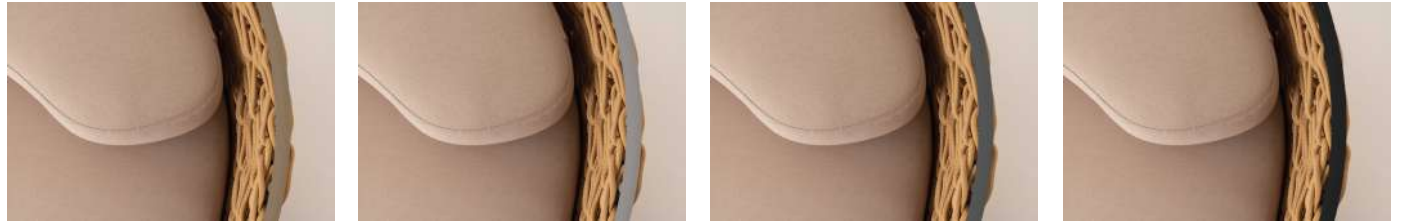

POWDER COATING

CREAM | TAN | LIGHT GREY | CHARCOAL | BLACK

OUTDOOR UV STABLE SANDPAPER MATT FINISH IN THE COLOUR OF YOUR CHOICE