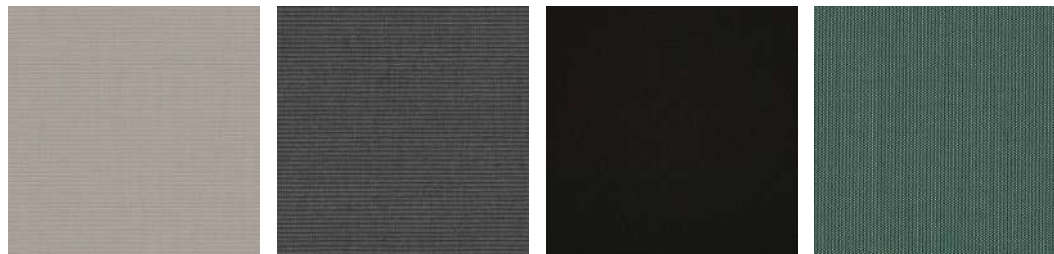

NATURAL | BROWN | BLACK

FABRICS BY SUNBRELLA

NATURAL | STONE | MINK BROWN | SHINGLES | CHARCOAL | BLACK | ALPINE

Rubio
MONOCOAT

sunbrella

POWDER COATING

CREAM | TAN | LIGHT GREY | CHARCOAL | BLACK

OUTDOOR UV STABLE SANDPAPER MATT FINISH IN THE COLOUR OF YOUR CHOICE