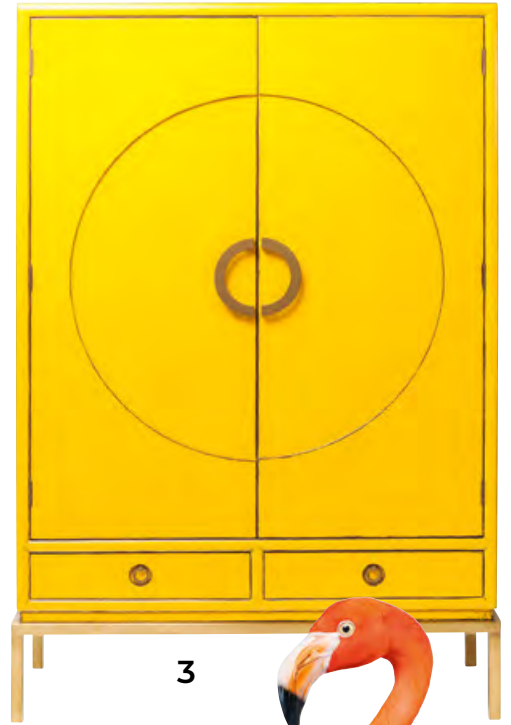

3

VIVID COLOURS, COLOURFUL LIFE HAPPY CHIC

cheerful decoration in bright colours
to brighten up the mood