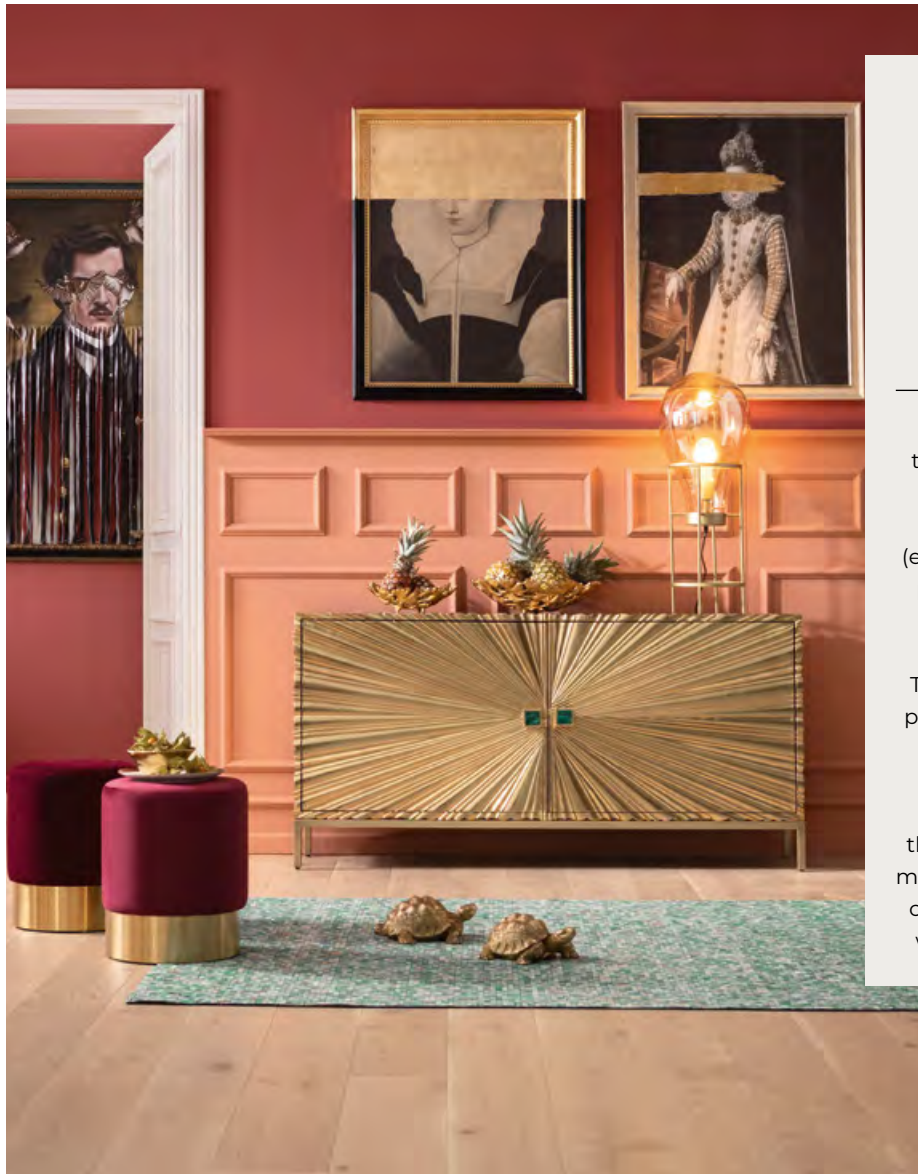

METAL FITTINGS

In order to create the shiny, relief-like patterns on surfaces, all sides (except the back) are plated with metal, which is coated with brass.

This **craftsmanship** produces **wonderful structures and patterns**; in combination with the golden colour, it makes both this piece of furniture and the whole room shine.

Sideboard ILLUMINO, the superstar among our sideboards - enchants every room with the magic of a sunrise, 80 x 160 x 40 cm | 84704 |

Picture INCOGNITO LADY, a piece of art for the gallery at home with selected materials: acrylic paint on canvas canvas,

with a solid wooden frame in antique style, 100 x 80 cm | 51467 | **Picture INCOGNITO BARONESS**, expressive wall decoration: a hand-painted image in portrait format with a noble lady and artistic highlight in gold, 100 x 80 cm | 51466 |