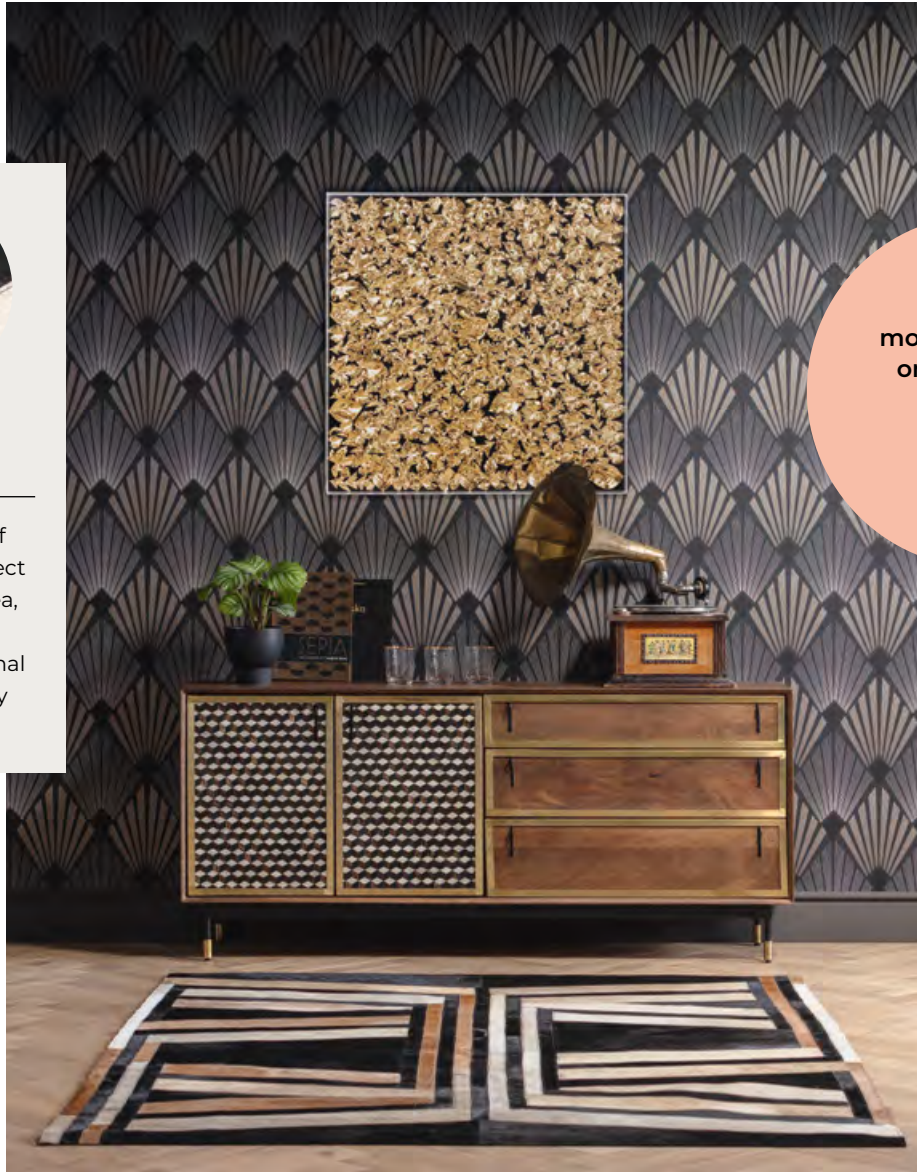

Sideboard TERRAZZO, a masterpiece of design: a large sideboard with a steel body and fronts manufactured with genuine terrazzo workmanship, 77 x 183 x 41 cm | 85152 | **Deco object CRANE**, life-size crane figure in shiny gold, 102 x 41 x 29 cm | 51947 | **Pendant lamp PEAR**, this pendant lamp celebrates the light bulb with excellent design, warm light and a touch of luxury, 160 x 50 x 50 cm | 51321 | **Vase BODY PARTS 37**, it plays with naked facts and does so in the surrealist style. For bold decoration fans who want to put the finishing touch to their style at home, 37 x 25 x 24 cm | 52354 | **BODY PARTS 25**, 25 x 21 x 20 cm | 52355 | **Carpet GLORIOUS**, sewn in a modern pixel look from many small pieces of hide - a beautiful focal point for the living room, 170 x 240 cm | 52013 |

Sideboard BAZAR, this solid wood sideboard in the antique style with its many colourful patterned tiles is a real individualist, 90 x 150 x 40 cm | 83889 | **Table lamp AGATHE**, a handmade ceramic base in tones of blue with shade made of linen, 57 x 39 x 12 cm | 52801 |

HIDE CARPETS

Carpets made of **real hide** are perfect for the dining area, as they don't mind the occasional spill and are easy to wipe clean.

SCAN ME!
to discover
more handmade
one of a kinds

Sideboard AFRA, an elegant sideboard featuring mango wood, which gives the living room a distinctive flair with its brass banding and a 3-D pattern on the fronts. This is where retro chic meets the excellent craftsmanship of the mosaic made of natural materials - each piece is unique, 75 x 170 x 40 cm | 84892 | **Carpet MODERN INCA**, just be bold: This handcrafted statement carpet made of real natural hide will elevate the room to style heaven! 170x240 cm | 52063 |