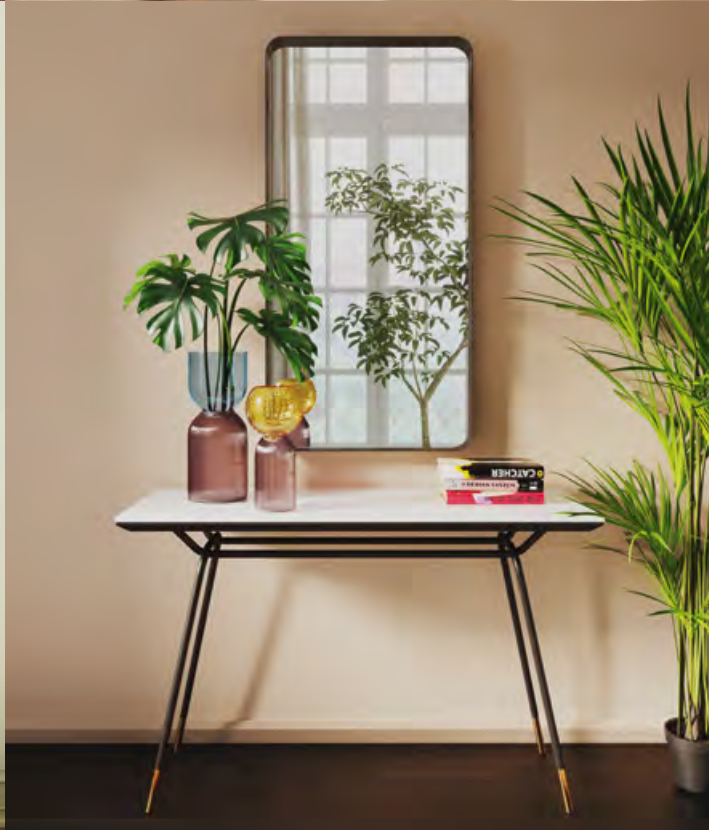

SCAN ME!
 for more
 wall decoration
 articles

ACCESSORIES

MIRRORS

SCAN ME!
to discover
more mirrors

- Console table with mirror CURVE**, elegant metal mirrored console table that looks chic in a very understated way with its matte gold tone and fine Art Déco design, 153 x 70 x 32 cm | 84839 |
- Standing mirror CURVE**, large and oval with a classy, brass-coated round base and frame, 170 x 40 x 40 cm | 82969 |
- Standard lamp TRIPOD PEAR**, a sculptural floor lamp with glass shade on three shimmering gold legs, 160 x 50 x 50 cm | 51318 |
- Armchair PARADISE**, a patterned cocktail armchair with dainty gold-coloured frame and legs and comfortably upholstered, full-length arm and backrests, 73 x 76 x 68 cm | 85057 |
- Carpet COSTA**, softly shimmering in golden yellow, with graphic woven pattern, 170 x 240 cm | 52273 |