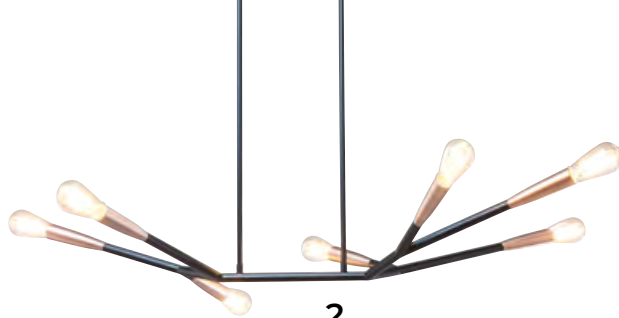

SCAN ME!
for more
lights

1

2

3

4

5

6

7

8

9

10

11

1. Pendant lamp SCALA, 138 x 155 x 28 cm | 52512 |
2. Pendant lamp MONTE CARLO, 116 x 115 x 35 cm | 60166 |
3. Pendant lamp SATURN LED, 150 x 75 x 75 cm | 60715 |
4. Wall lamp DISC, 110 x 185 x 14 cm | 52524 |
5. Standard lamp FIVE FINGERS, 215 x 108 x 85 cm | 60631 |
6. Standard lamp BELLO SETTE, 162 x 42 x 43 cm | 61399 |
7. Table lamp DOUGH, 38 x 25 x 25 cm | 53349 |
8. Table lamp ANIMAL RABBIT, 68 x 23 x 26 cm | 61598 |
9. Standard lamp MAJA, 164 x 28 x 13 cm | 53340 |
10. Table lamp GOBLET, 35 x 27 x 27 cm | 67666 |
11. Table lamp MAMO, 41 x 30 x 30 cm | 67863 |