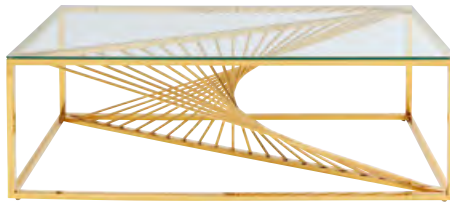

Armchair EYEBALL, retro style deluxe in brass with cream-coloured, easy-care covers inside, 138 x 90 x 88 cm | 85299 |

Coffee table LASER, a shiny gold coffee table made of polished stainless steel with an artistic frame and a glass top, 60 x 120 x 45 cm | 85363 |