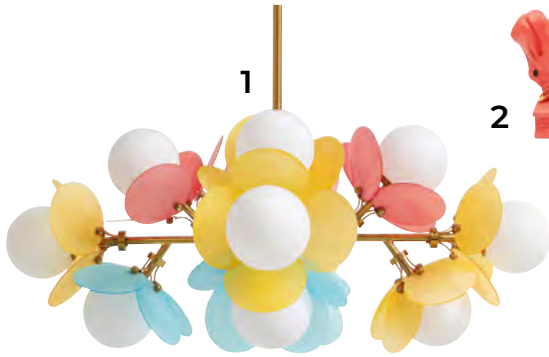

SCAN ME!
to discover
more colorful
articles

1