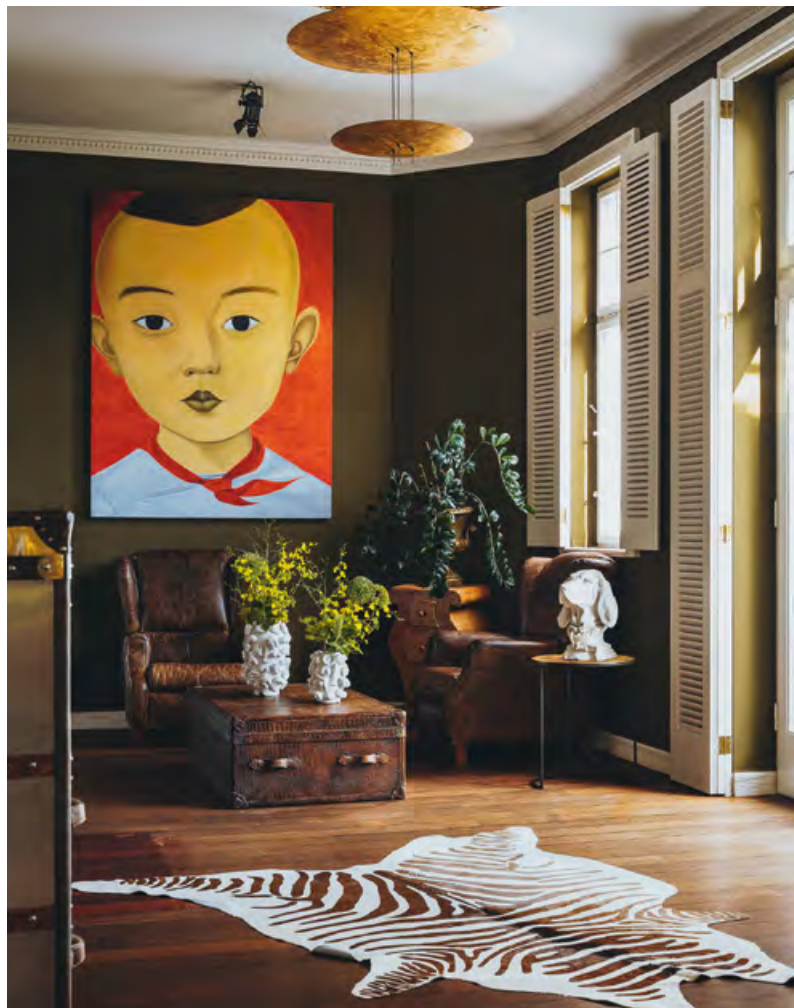

"AN OBJECT MUST
TELL A STORY AND
NOT JUST BE
A GENERAL FIT."