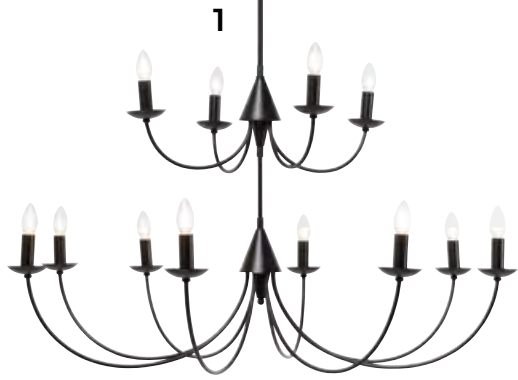

"OFTEN WE FIND FASCINATING OBJECTS AND THEN LOOK FOR CONCEPTS WHICH WILL BE A MATCH, CREATING THEM AND FURNISHING A ROOM AROUND THEM."

SUMPTUOUSNESS MEETS POP ART

Jürgen Reiter's favourites

- 1. Pendant lamp MORTICIA, 174 x 116 x 116 cm | 53154 |
- 2. Deco object TORSO, 125 x 63 x 35 cm | 51457 |
- 3. Sideboard ZEBRA, 80 x 160 x 40 cm | 86150 |
- 4. Deco vase PUPPET, 36 x 21 x 21 cm | 52958 |
- 5. Deco object ATHLETIC, 33 x 27 x 22 cm | 53252 |
- 6. Cushion FACE, 40 x 40 cm | 53148, 53149 |
- 7. Armchair FIRO, 87 x 73 x 98 cm | 85986 |
- 8. Deco object GLOBUS, 28 x 23 x 20 cm | 36166 |
- 9. Jar ZEBRA DUO, 30 x 18 x 18 cm | 53100 |
- 10. Deco figure SITTING DOG, 80 x 45 x 66 cm | 52484 |
- 11. Armchair METROPOL, 74 x 134 x 117 cm | 85968 |
- 12. Bench LOFTY, 55 x 103 x 40 cm | 53164 | 80921