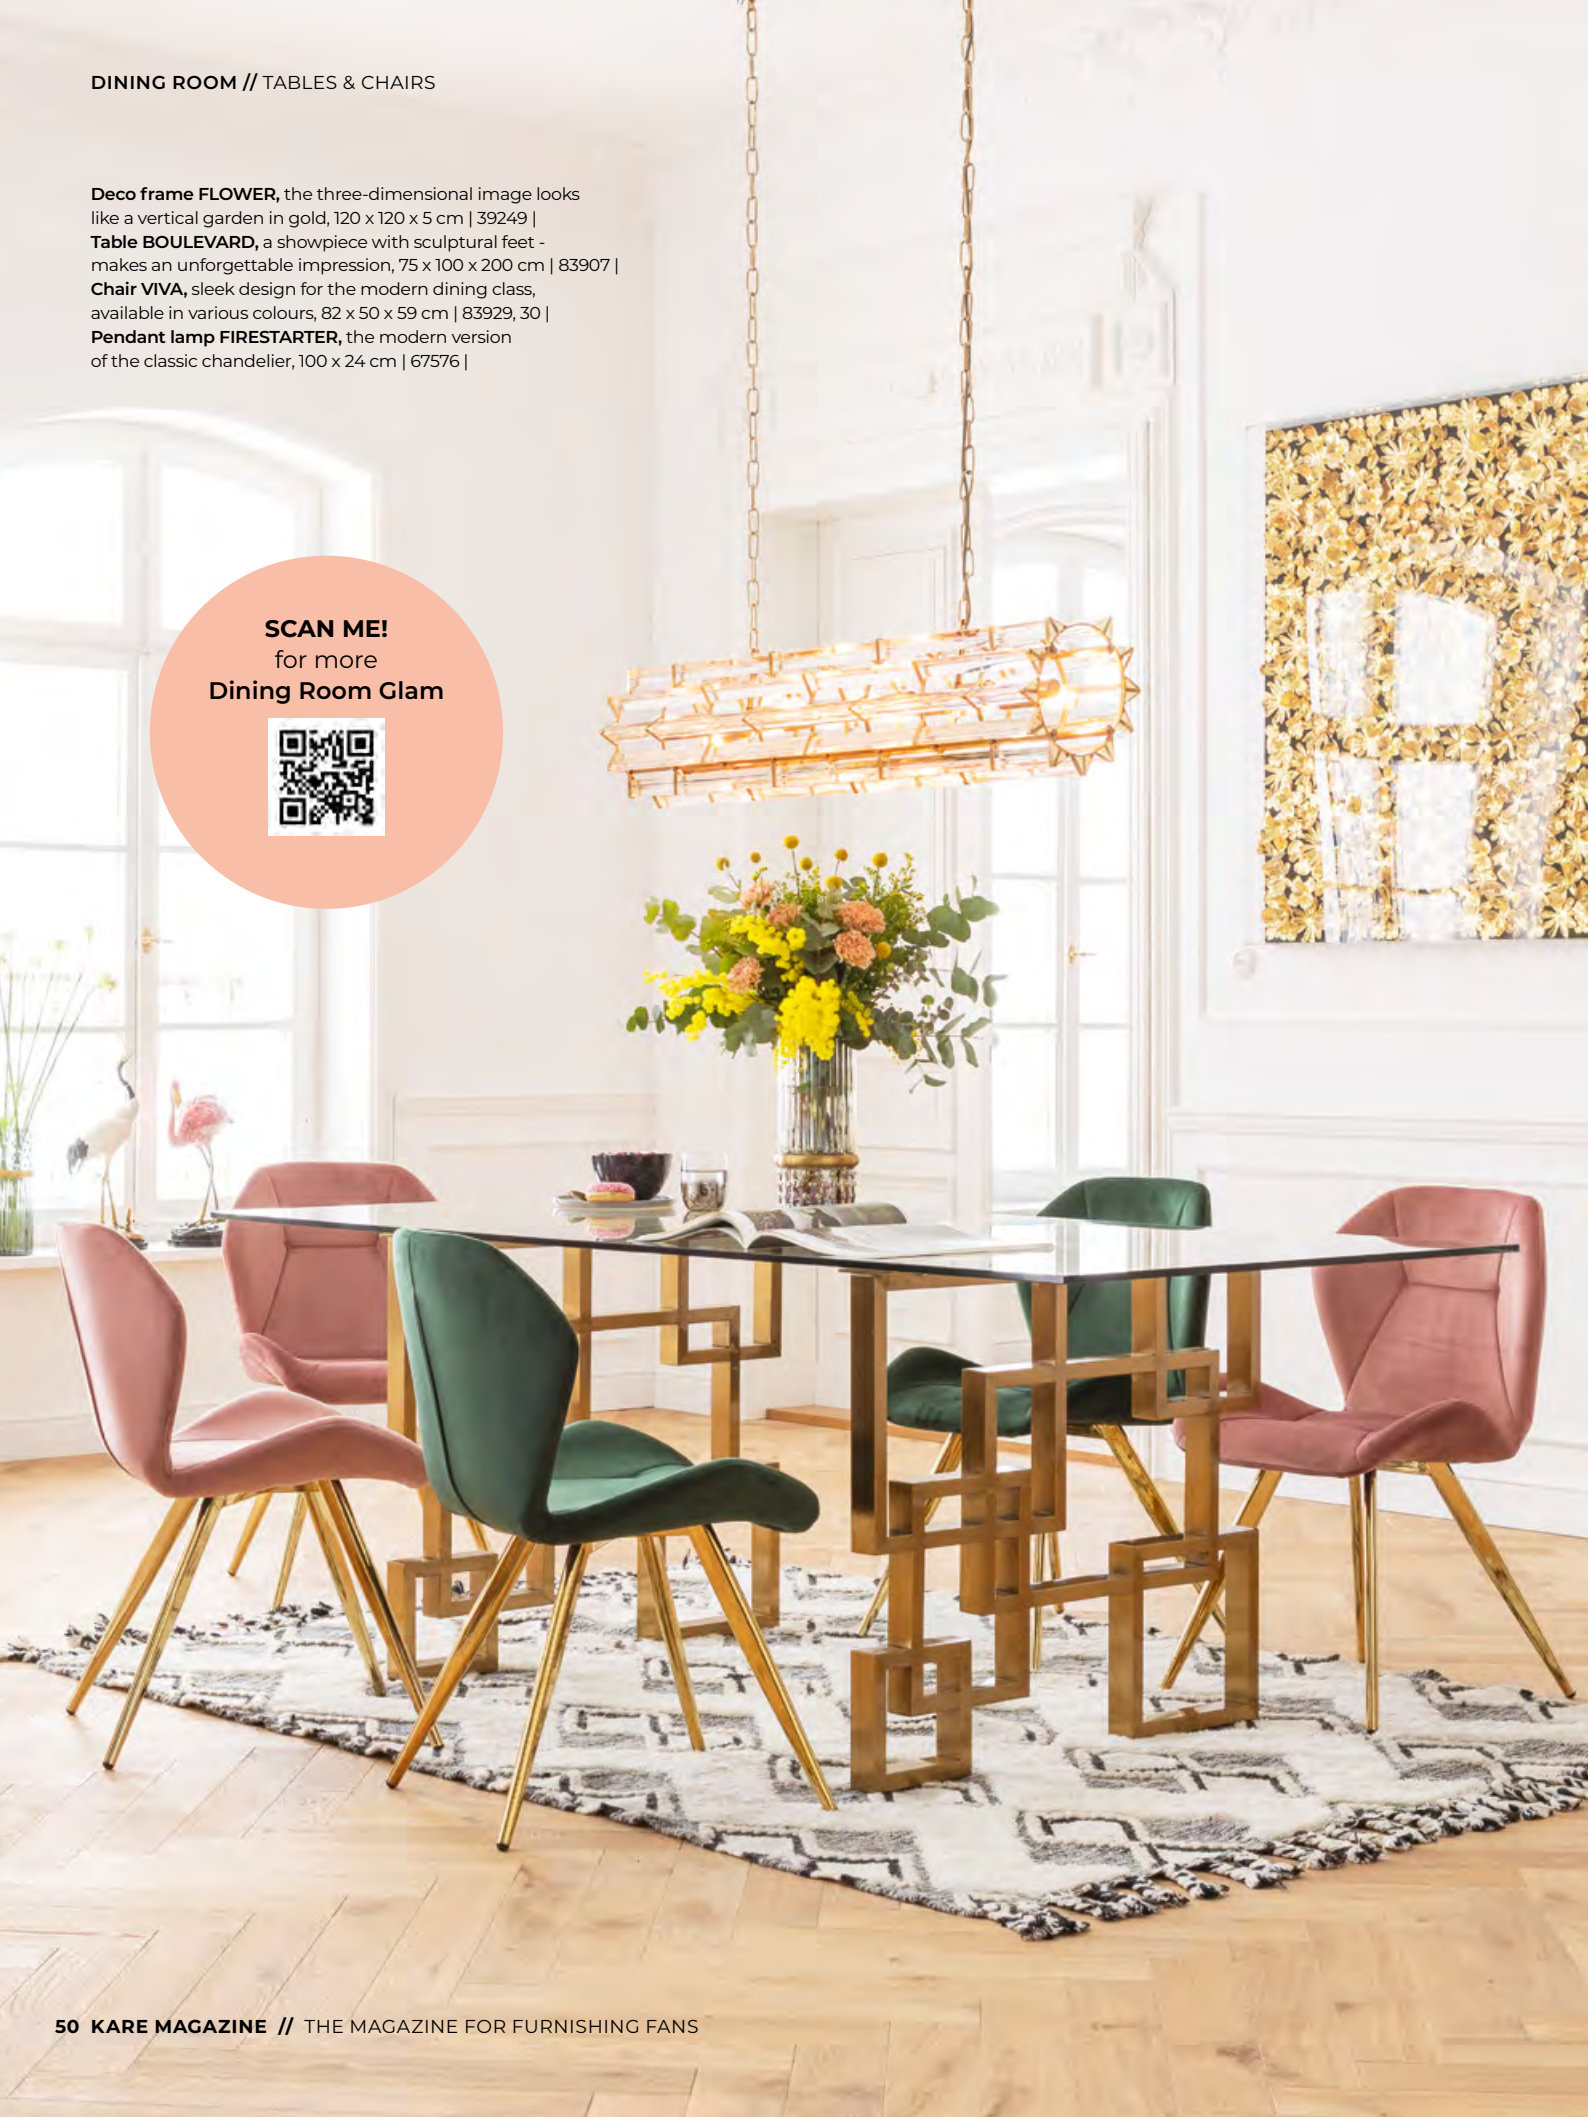

Deco frame FLOWER, the three-dimensional image looks like a vertical garden in gold, 120 x 120 x 5 cm | 39249 |
Table BOULEVARD, a showpiece with sculptural feet - makes an unforgettable impression, 75 x 100 x 200 cm | 83907 |
Chair VIVA, sleek design for the modern dining class, available in various colours, 82 x 50 x 59 cm | 83929, 30 |
Pendant lamp FIRESTARTER, the modern version of the classic chandelier, 100 x 24 cm | 67576 |

SCAN ME!
for more
Dining Room Glam