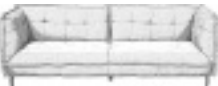

RIVIERA SOFA WITH CHAISE - PG 67

Overall dims as shown: 389cm x 274cm
 H: 71cm | SD: 94cm | SH: 41cm
 Chaise:
 W: 180cm | D: 123cm | SH: 41cm

WESTBURY 2 SEATER SOFA

In Steel & Slate Grey
 H: 86cm | L: 170cm | D: 96cm | SH: 41cm

WINDSOR SOFA - PG 56, 57, 60

In Shadow Grey & Pebble Grey
 Sofa:
 H: 67cm | L: 180cm | D: 100cm | SH: 45cm
 Chaise:
 H: 67cm | L: 150cm | D: 210cm | SH: 45cm

ALVA SWIVEL CHAIR & SOFA DAY BED - PG 47, 48