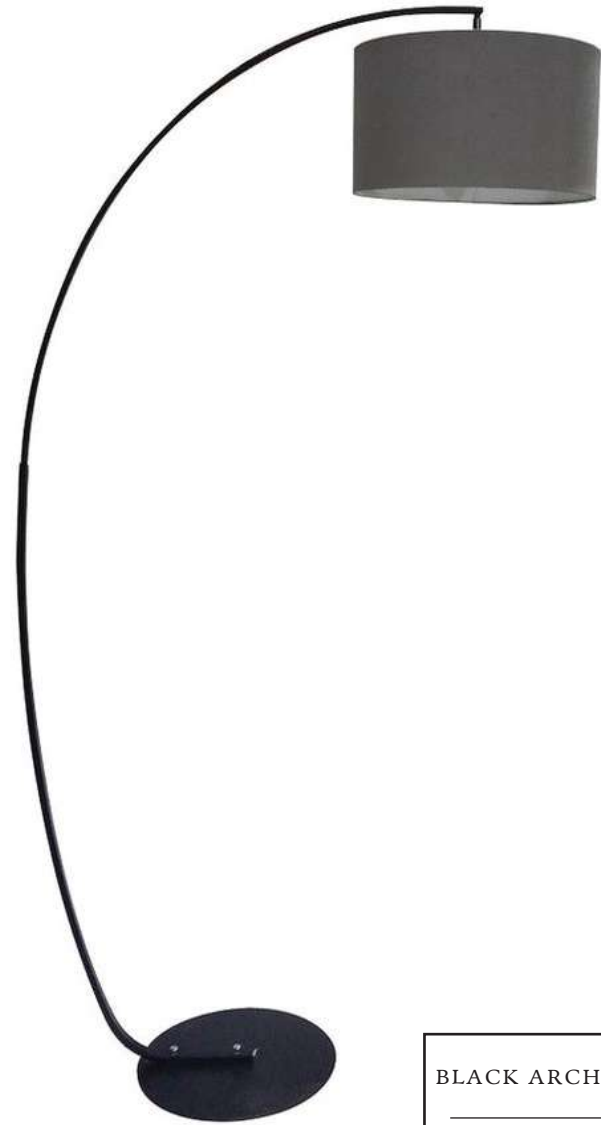

YOYO FLOOR LAMP

RG10267

DIMS: H1610
STOCK: 100

**ADDISON ARCH
FLOOR LAMP**

RG10200

DIMS: H1550
STOCK: 20

LAMEER WITH SHADE

NB6006SHADE

OAKLEY FLOOR LAMP

RG10181

DIMS: H1500
STOCK: 100

STEM GOLD FLOOR

RG9791

DIMS: H1500
STOCK: 30

BLACK ARCH FLOOR LAMP

NB9337