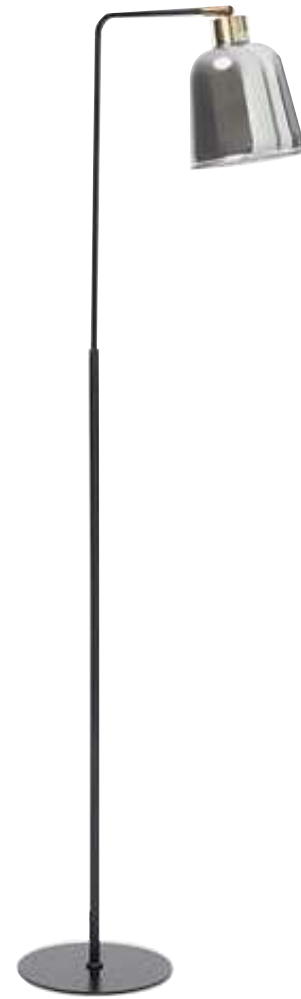

NOLDENBROS

FLOOR LAMPS

EDITH FLOOR LAMP

RG9898

DIMS: H1900
STOCK: 30

TRIPLE LED
FLOOR LAMP

RG10266

DIMS: H1570
STOCK: 100

YOYO FLOOR LAMP

RG10267

DIMS: H1610
STOCK: 100

**ADDISON ARCH
FLOOR LAMP**

RG10200

DIMS: H1550
STOCK: 20

LAMEER WITH SHADE

NB6006SHADE

RG9742

DIMS: H1600 Dia Glass 250
STOCK: 8

ORIOLE CHROME &
MARBLE FLOOR

RG9742NEW

DIMS: H1450 ex Shade
STOCK: 8

PHOEBE FLOOR
LAMP

RG10013

DIMS: H Dia Glass
STOCK: 50

LARS FLOOR
LAMP

RG10191

DIMS: H1700 L470
STOCK: 30

THESE ARCH

RG10161

DIMS: H1700
STOCK: 20

HIGGO FLOOR
LAMP

RG10192