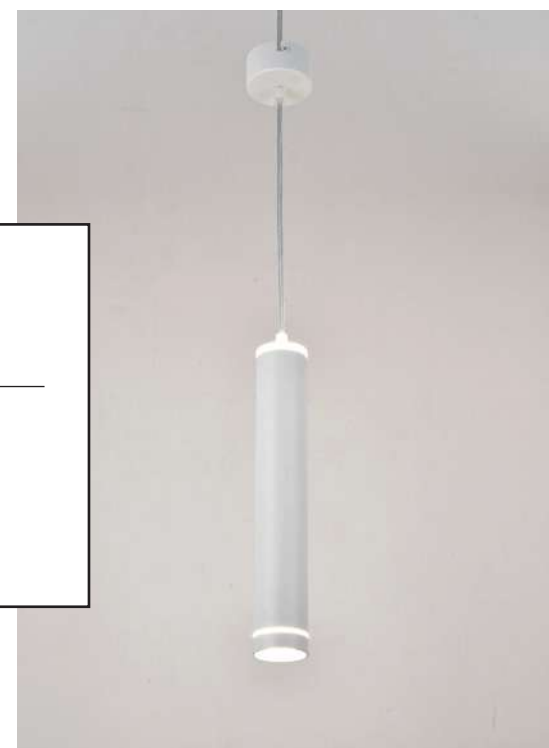

**ATHENA LED
PENDANT GOLD**

RG10104

DIMS: H450 x W 30
STOCK: 50

**ADONIA LED
PENDANT BLACK**

RG10101

DIMS: H 300 x W 50
STOCK: 50

**ADONIA LED
PENDANT WHITE**

RG10122

DIMS: H 300 x W 50
STOCK: 50