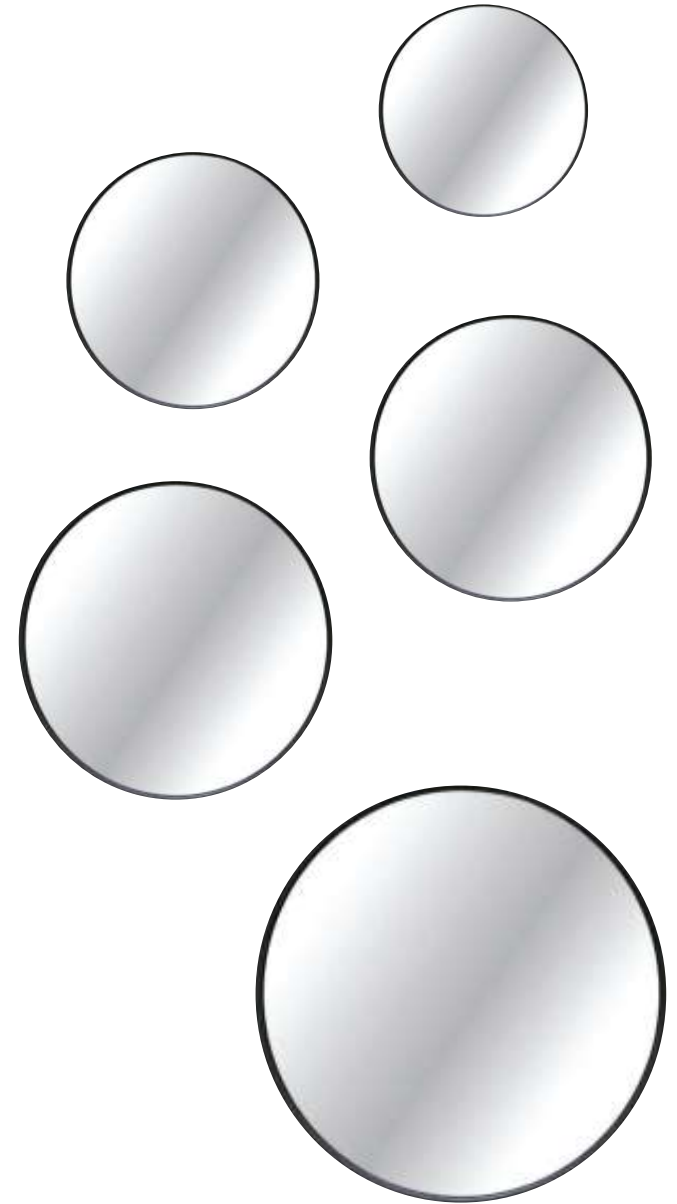

## COBBLE MIRROR

---

**SMALL**  
**NB5191**

DIMS: Dia 710 x 690  
STOCK: LOCAL

**LARGE**  
**NB5190**

DIMS: Dia 1000 x 970  
STOCK: LOCAL

## 1/2 ROUND MIRROR

---

**NB9435**

DIMS: Dia 500  
STOCK: 50

---

**NB9896**

DIMS: Dia 600  
STOCK: 50

---

**NB9636**

DIMS: Dia 700  
STOCK: 50

---

**NB9634**

DIMS: Dia 900  
STOCK: 50

---

**NB9635**

DIMS: Dia 1200  
STOCK: 50