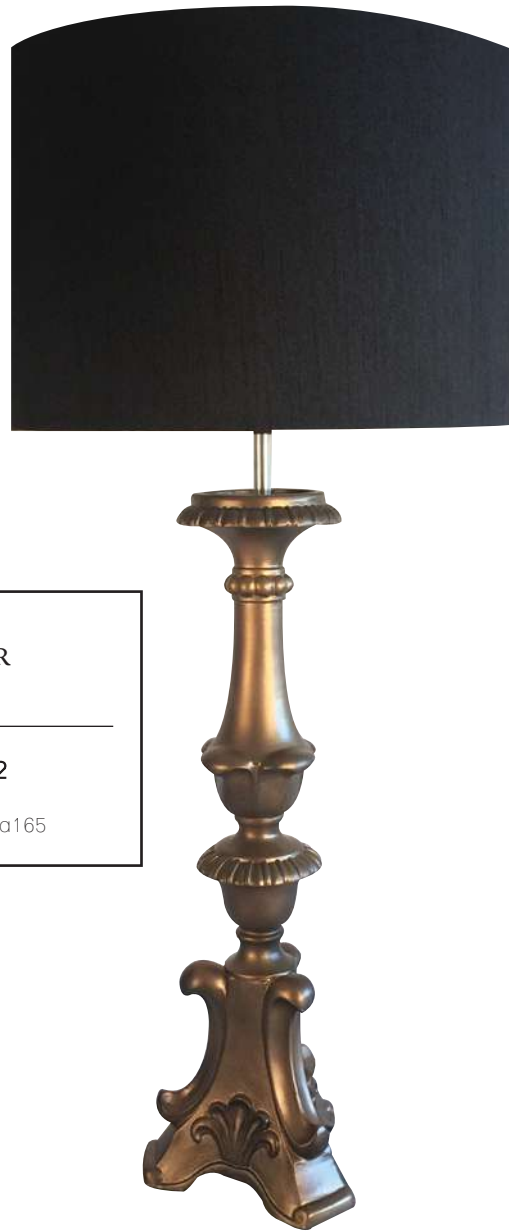

LOUNGE
LAMP

NB7043

DIMS:H365 Dia280

POLLARD LAMP

NB9927

DIMS:H430 Dia280

DHONI LAMP

NB9926

DIMS:H420 Dia350

SABI LAMP

NB9593

DIMS:H470 Dia430

BOMBER LAMP

NB6784

DIMS:H440 Dia225

HARVEY LAMP

NB5687

DIMS:H500 Dia250

LA MER
LAMP

NB6512

DIMS:H480 Dia165

WINDSOR
LAMP

NB0023

DIMS:H580 Dia160

CARMEN
LAMP

NB6085

DIMS:H600 Dia200

GUMDROP LAMP

NB5019

DIMS:H365 Dia250

FLUTED POD

NB9024