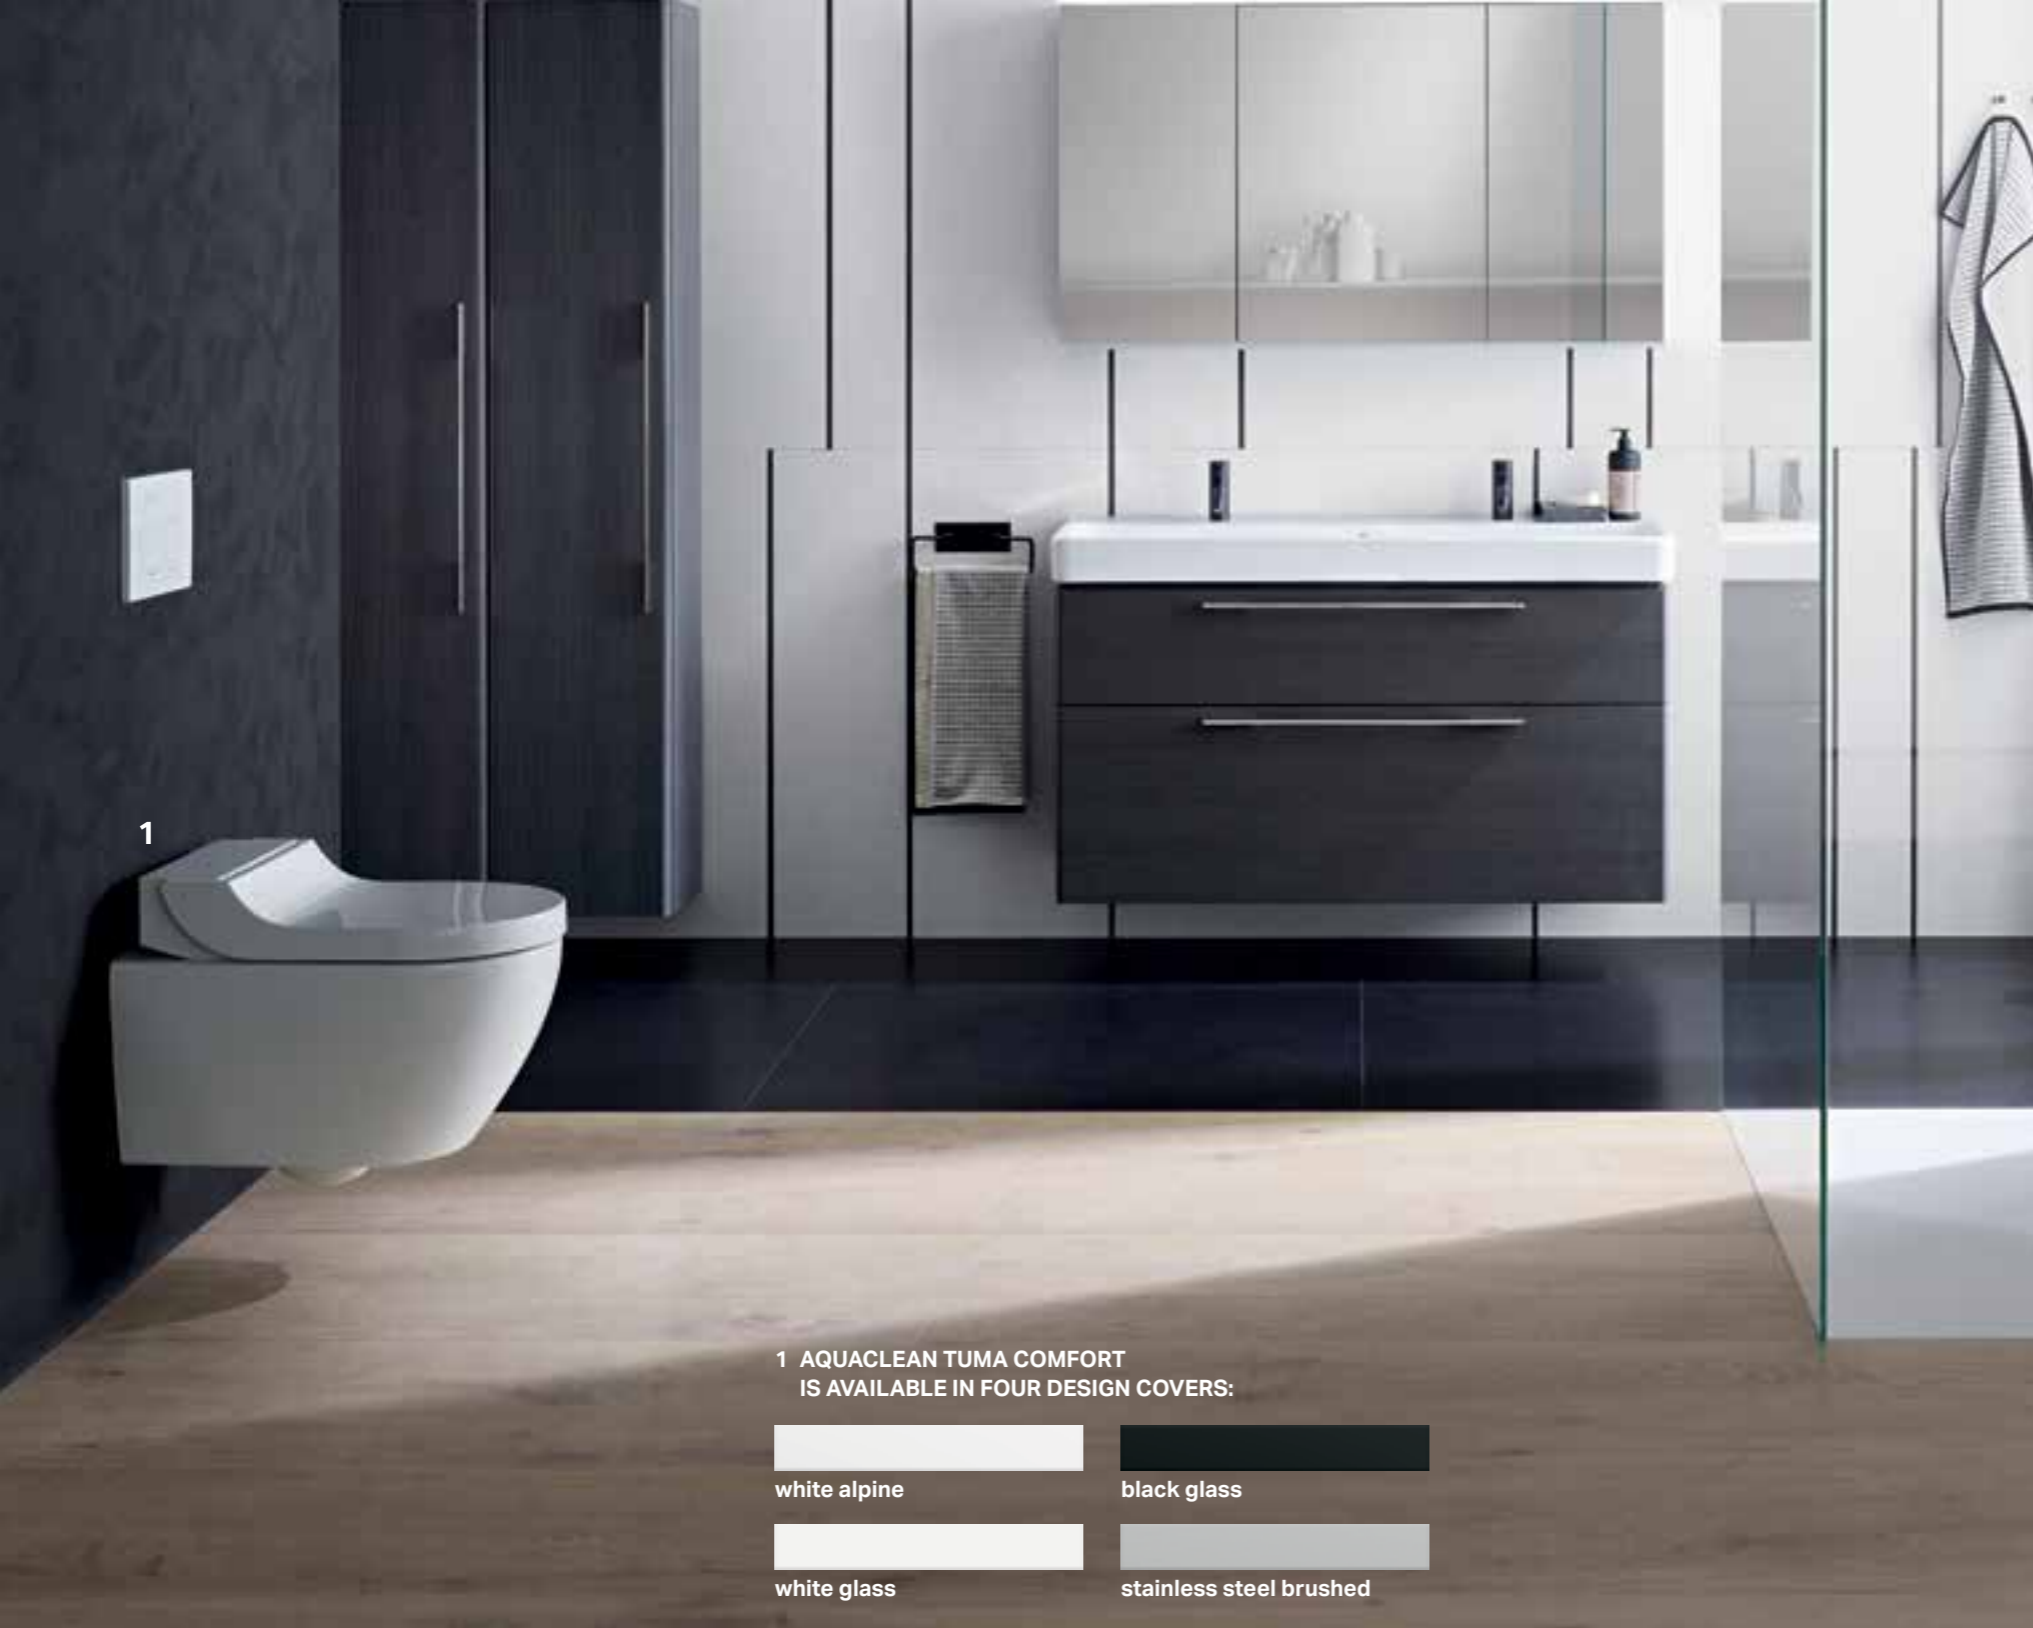

GEBERIT AQUACLEAN SELA

BEAUTIFULLY CLEVER

The new, perfected Geberit AquaClean Sela features a timeless, purist form and an even more beautiful design. This elegant shower toilet has also been enhanced with additional optimised functions. AquaClean Sela now offers even more convenience, not to mention perfect hygiene thanks to its rimless ceramic pan. At the same time, it complements the Geberit AquaClean product range with a design-oriented, high-quality shower toilet that fits into almost any bathroom environment. With its clear design and chrome-plated cover, it can become the centerpiece of the bathroom.

ALL FUNCTIONS AT A GLANCE:

-  **WHIRLSPRAY SHOWER TECHNOLOGY**
-  **OSCILLATING SPRAY**
-  **RIMLESS CERAMIC PAN WITH TURBOFLUSH FUNCTION**
-  **LADY SHOWER**
-  **REMOTE CONTROL**
-  **WC LID WITH SOFTCLOSING**
-  **REMOTE CONTROL APP**
-  **QUICKRELEASE FUNCTION**
-  **ORIENTATION LIGHT**
-  **USER RECOGNITION**
-  **INDIVIDUALLY ADJUSTABLE SPRAY ARM POSITION**
-  **DESCALING FUNCTION**
-  **ADJUSTABLE WATER SPRAY TEMPERATURE**
-  **ECONOMY MODE**

← Geberit AquaClean Sela is also available with a wall-panel

↑ In order to accommodate every bathroom situation, the Geberit AquaClean Sela is available with bright chrome or a white panel.

GEBERIT AQUACLEAN TUMA SURPRISINGLY VERSATILE

Geberit AquaClean Tuma offers freshness and comfort for every home. The Geberit AquaClean Tuma is available in the Comfort model and now also in the Classic model as well.

The equipment of the AquaClean Tuma Classic offers the basic functions of a shower toilet, including WhirlSpray shower technology and the rimless WC ceramic appliance. The Comfort model offers additional comfort functions which make cleaning with water a way to experience well-being.