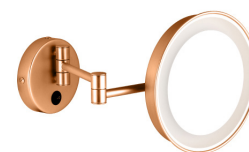

BDA-OPT-RO-714-CP
BDA-OPT-RO-714-NB
BDA-OPT-RO-714-MB
BDA-OPT-RO-714-SBZ
BDA-OPT-RO-714-RCP

Chrome
Brushed Nickel
Matt Black
Soft Bronze
Santiago

Wall Mounted Double Arm Mirror
Magnifying x 3
LED Illuminated
Mains Operated, 220 - 240 V, IP21
473 x 82 (max 388) x 215 mm