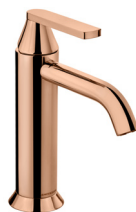

BDR-BIS-050L-CL

Clear

Mirror
500 x 1000 mm

BDR-BIS-050-CL

Clear

Mono Basin Mixer
with Lever Handle
without Waste
with 1/2" Flexible Pipes
Min. Operating Pressure 1.0 bar MP

BDM-BIS-301SL-CP
BDM-BIS-301SL-NB
BDM-BIS-301SL-MB
BDM-BIS-301SL-SBZ
BDM-BIS-301SL-RCP

Chrome
Brushed Nickel
Matt Black
Soft Bronze
Santiago

Mono Tall Basin Mixer
with Lever Handle
without Waste
with 1/2" Flexible Pipes
Min. Operating Pressure 1.0 bar MP

BDM-BIS-311SL-CP
BDM-BIS-311SL-MB
BDM-BIS-311SL-NB
BDM-BIS-311SL-SBZ
BDM-BIS-311SL-RCP