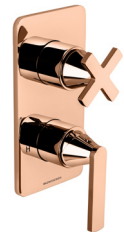

BDM-BIS-453X-CP
BDM-BIS-453X-NB
BDM-BIS-453X-MB
BDM-BIS-453X-SBZ
BDM-BIS-453X-RCP

Chrome
Brushed Nickel
Matt Black
Soft Bronze
Santiago

5 Hole Concealed Bath Mixer
with Cross Handles
without Hand Shower
Spout Length 203 mm
Min. Operating Pressure 1.5 bar MP

(For Hand Shower & Hose options see
page 25)

BDM-BIS-447X-CP
BDM-BIS-447X-NB
BDM-BIS-447X-MB
BDM-BIS-447X-SBZ
BDM-BIS-447X-RCP

Chrome
Brushed Nickel
Matt Black
Soft Bronze
Santiago

Concealed Shower Mixer 1/2"
with Lever Handle
Min. Operating Pressure 1.0 bar MP

BDM-BIS-410L-CP
BDM-BIS-410L-NB
BDM-BIS-410L-MB
BDM-BIS-410L-SBZ
BDM-BIS-410L-RCP

Chrome
Brushed Nickel
Matt Black
Soft Bronze
Santiago

Concealed Shower Mixer
with One Lever Handle
with One Cross Handle
with 2 Way Diverter
Min. Operating Pressure 1.5 bar MP