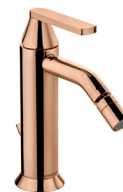

BDM-BIS-309L-CP
BDM-BIS-309L-MB
BDM-BIS-309L-NB
BDM-BIS-309L-SBZ
BDM-BIS-309L-RCP

Chrome
Matt Black
Brushed Nickel
Soft Bronze
Santiago

Mono Bidet Mixer
with Lever Handle
with Pop-up Waste
with 1/2" Flexible Pipes
Min. Operating Pressure 1.0 bar MP