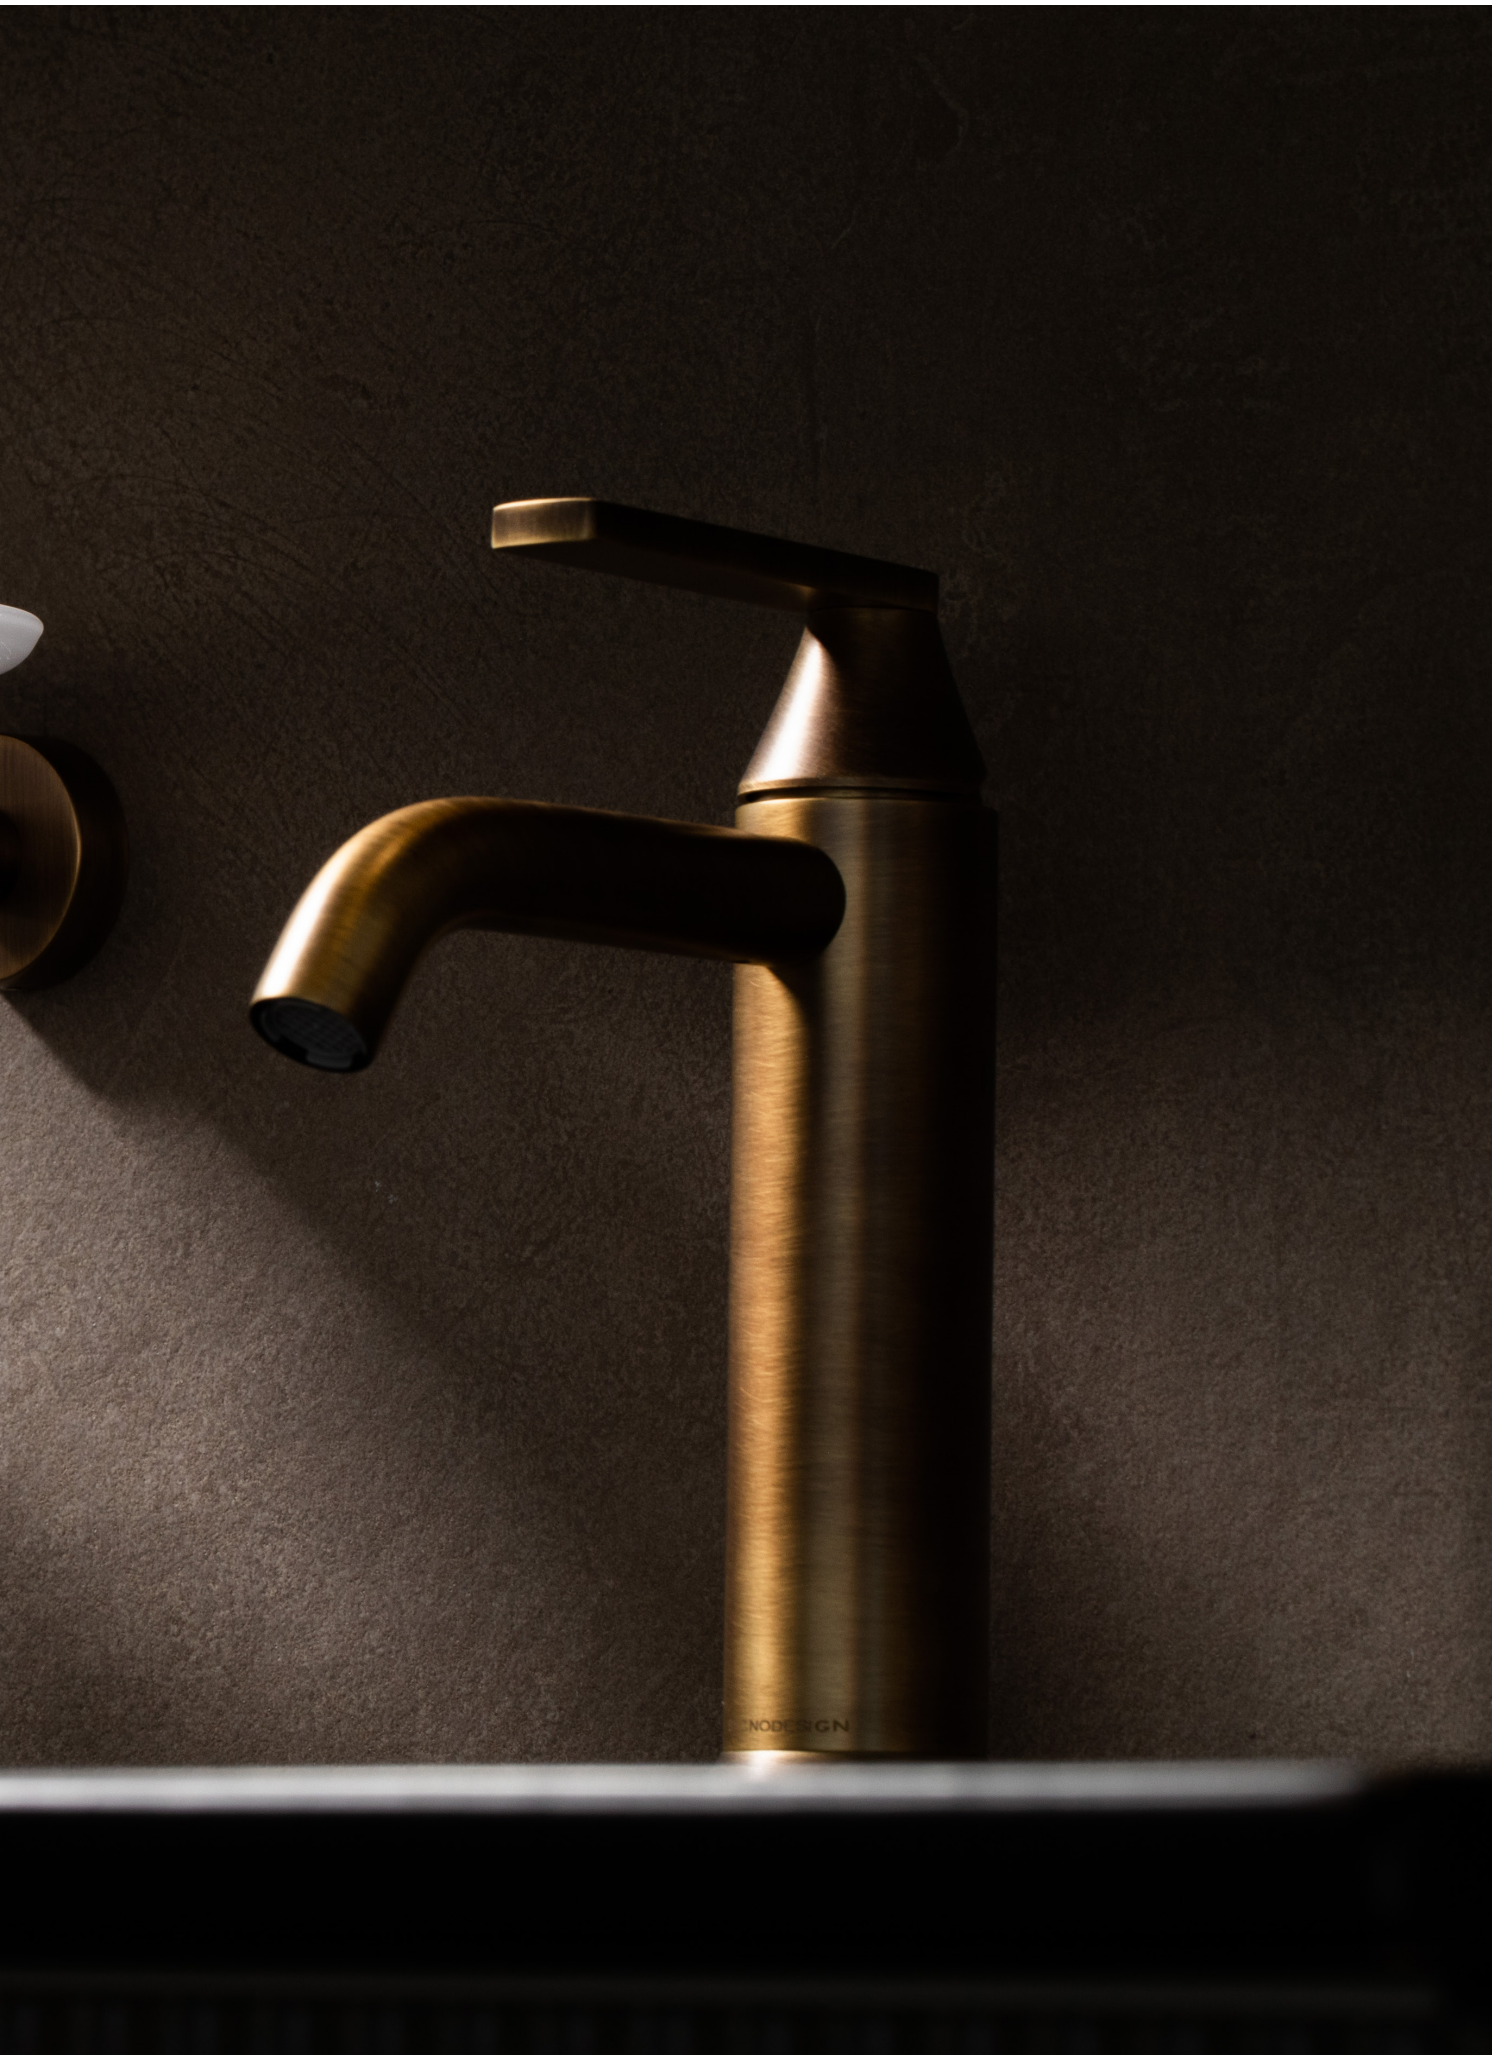

5 Hole Deck Mounted Shower Mixer | Brushed Nickel

Hand Shower | Brushed Nickel

Soak Freestanding Bathtub | Matt White

Mono Basin Mixer | Soft Bronze

Wash Basin | Black Terrazzo

3 Hole Concealed Mixer | Matt Black