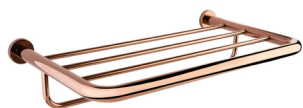

BDA-OPT-RO-711-CP
BDA-OPT-RO-711-NB
BDA-OPT-RO-711-MB
BDA-OPT-RO-711-SBZ
BDA-OPT-RO-711-RCP

Chrome
Brushed Nickel
Matt Black
Soft Bronze
Santiago

Towel Ring
195 x 49 x 210 mm

BDA-OPT-RO-705-CP
BDA-OPT-RO-705-NB
BDA-OPT-RO-705-MB
BDA-OPT-RO-705-SBZ
BDA-OPT-RO-705-RCP

Chrome
Brushed Nickel
Matt Black
Soft Bronze
Santiago

Towel Rail
550 x 70 x 40 mm

BDA-OPT-RO-703-CP
BDA-OPT-RO-703-NB
BDA-OPT-RO-703-MB
BDA-OPT-RO-703-SBZ
BDA-OPT-RO-703-RCP

Chrome
Brushed Nickel
Matt Black
Soft Bronze
Santiago

FINISHES:

Towel Rack
550 x 300 x 117 mm

BDA-OPT-RO-742-CP
BDA-OPT-RO-742-NB
BDA-OPT-RO-742-MB
BDA-OPT-RO-742-SBZ
BDA-OPT-RO-742-RCP

Chrome
Brushed Nickel
Matt Black
Soft Bronze
Santiago

Wall Mounted Soap Basket
170 x 107 x 34 mm