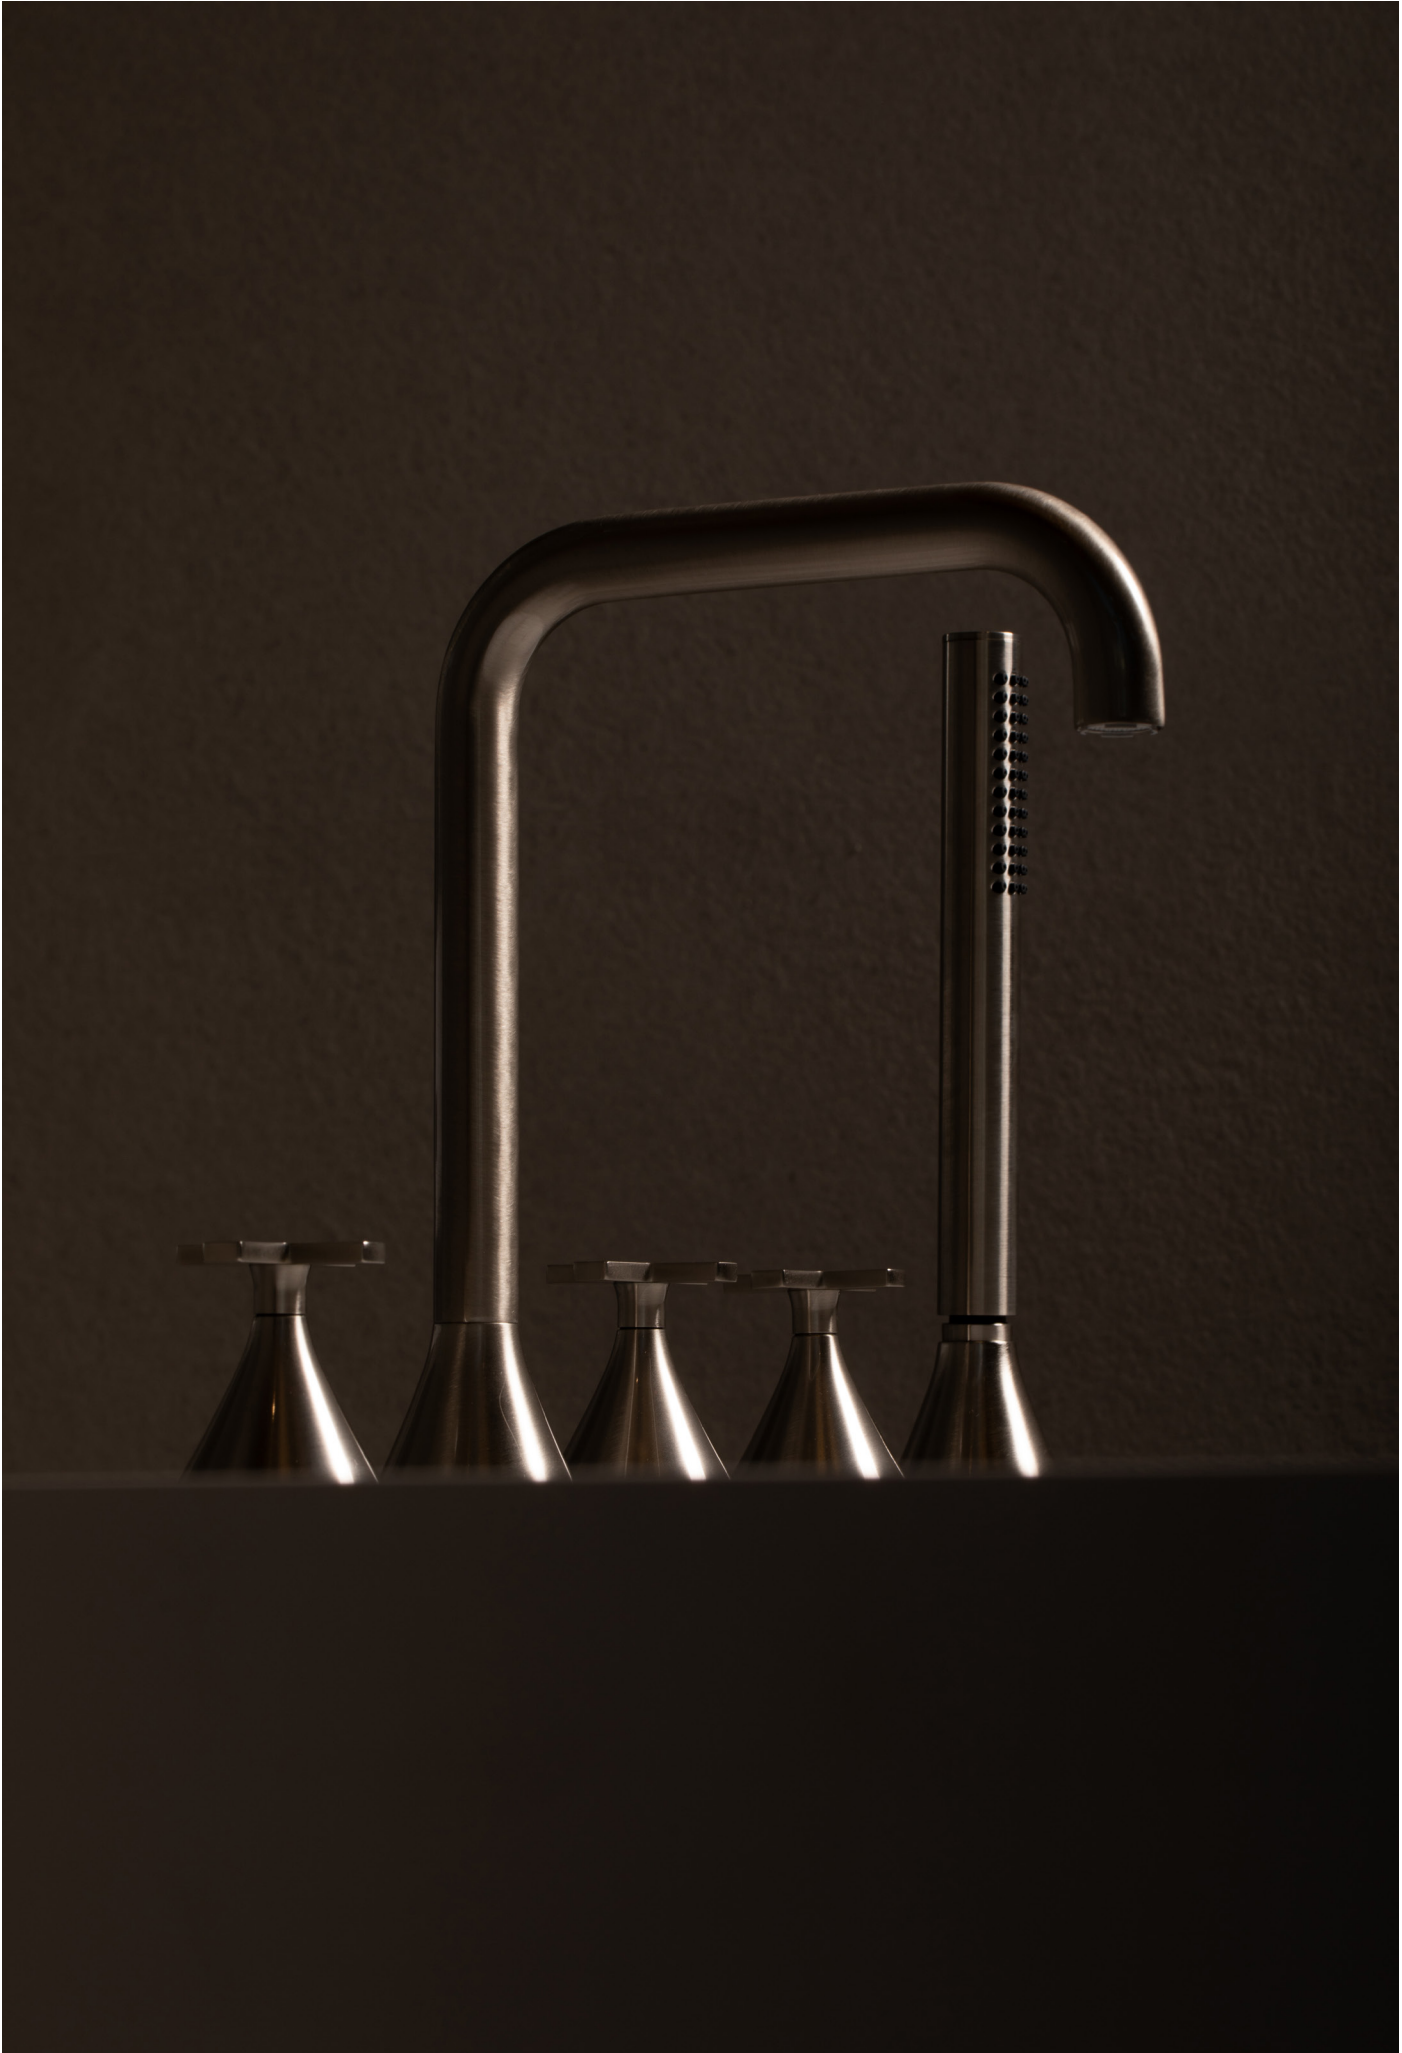

5 Hole Deck Mounted Shower Mixer | Brushed Nickel

Hand Shower | Brushed Nickel