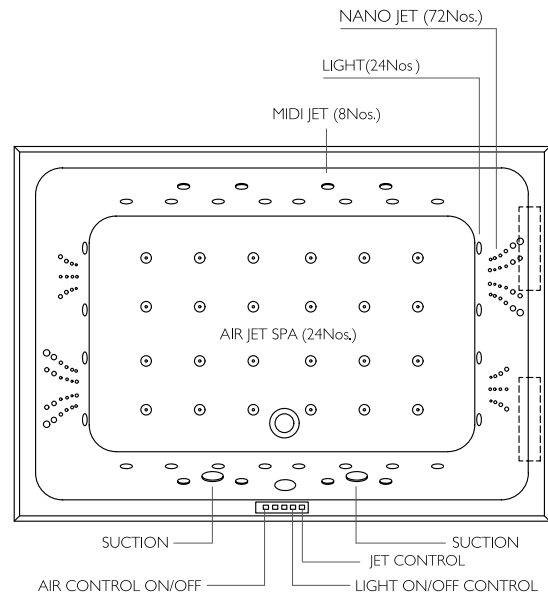

System Platinum

Luxury Spa System with 8 Midi Jets, 72 Nano Jets, 24 Spa Air Jets, 24 Chromotherapy Lights, with Electronic Touch Controls

OPTIONS - Further Details Available on Request

Underwater Light: - For 6A & 8A

Coloured Light: - For All Whirlpool Systems except LUXSPA

Inline Heater: - For Temperature Regulation (for All Whirlpool Systems)

Special Finishes available on Request.

All Whirlpool and SPA systems have dry run protection / All whirlpool systems are supplied with leg sets. BAGNODESIGN recommends the use of a qualified electrician for all electrical installations.