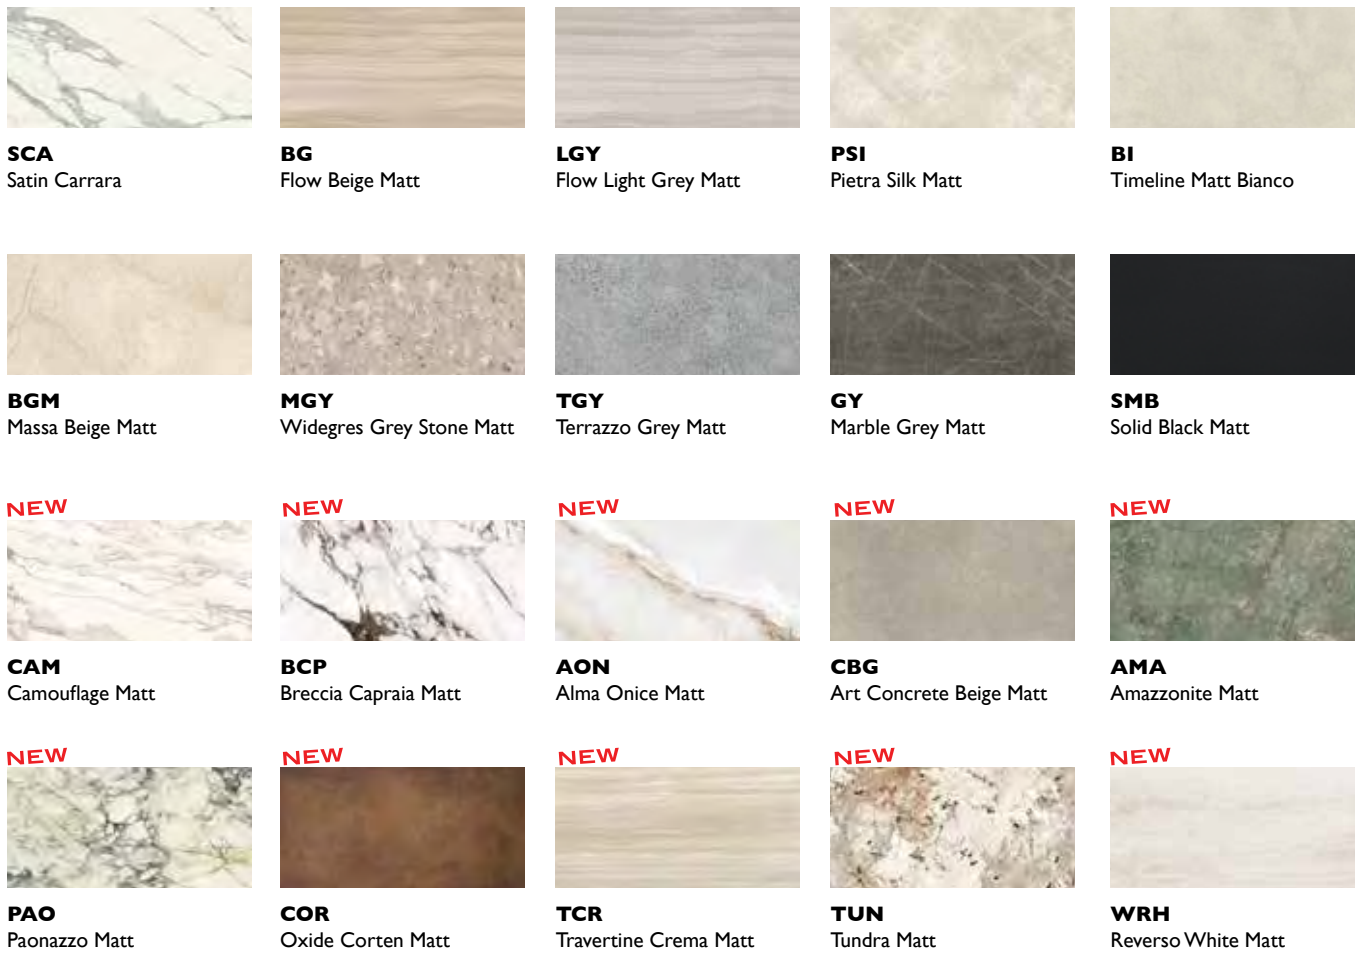

Porcelain Material - Tile Thickness 6 - 6.5 mm