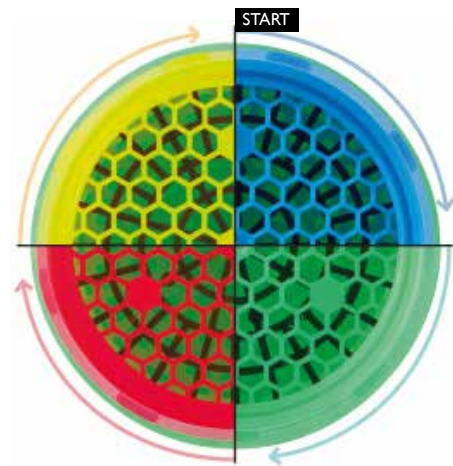

HONEYCOMB Clinic Aerators

- The integrated flow limiter (Flow Class Z) ensures a constant water flow: 7.5-9 l/min @ 3 bar. This type of flow restriction makes a significant contribution to preventing unnecessary contamination as a result of water spray
- laminar stream
- only drinking water compliant materials used, as certified according to KTW (UBA), DVGW 270, etc.
- improved safety and hygiene thanks to an effective four-colour concept – each colour symbolises a replacement cycle. This means it is easy to recognise and monitor whether replacement is taking place regularly and correctly
- minimal spray and aerosol formation, therefore minimised risk of infection with waterborne legionella or pseudomonas bacteria

NEO-40-2102-0A0
NEO-40-2102-0B0
NEO-40-2102-0C0
NEO-40-2102-0F0

Blue
Green
Red
Yellow

FOUR COLORS, MORE SAFETY