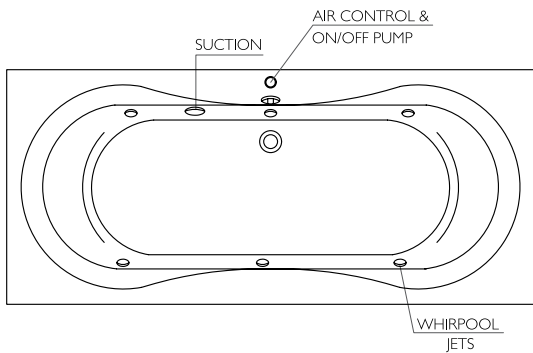

WHIRLPOOL SYSTEMS

One Year Guarantee Service Contract Available

System 6A - Standard Whirlpool
6 Self-Draining Whirlpool Jets, Pneumatic Control Switch