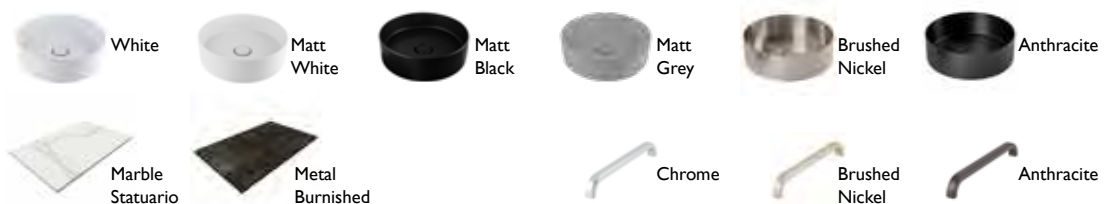

Countertop Wash Basin
Stainless Steel
No Tap Hole
without Overflow
with Waste
Dia. 400 x 120 mm

BDS-SFM-701-NB
BDS-SFM-701-AN

Brushed Nickel
Anthracite

Countertop Wash Basin
without Overflow
Dia. 405 x 120 mm

Recommended waste
BDP-WBB-304-

BDS-CIR-101-WH
BDS-CIR-101-MW
BDS-CIR-101-MGY
BDS-CIR-101-MB

White
Matt White
Matt Grey
Matt Black

Porcelain Countertop
804 x 495 x 12 mm

BDF-SFM-C080-ST
BDF-SFM-C080-BUR

Polished
Matt

Marble Statuario
Metal Burnished

Porcelain Countertop
1604 x 495 x 12 mm

BDF-SFM-C160-ST
BDF-SFM-C160-BUR

Polished
Matt

Marble Statuario
Metal Burnished

Wall Mounted Vanity Unit
with One Pull-out Drawer
Soft Close Mechanism
without Handle
Pre-Drilled Handle Holes for
BDF-SFM-350-
800 x 485 x 300 mm

BDF-SFM-V080-WN

Walnut

Wall Mounted **Storage** Unit
with One Pull-out Drawer
Soft Close Mechanism
without Handle
Pre-Drilled Handle Holes for
BDF-SFM-350-
800 x 485 x 300 mm

BDF-SFM-080-WN

Walnut

Universal Drawer Organizer
Smoke

BDF-UNI-DO1-SM
BDF-UNI-DO2-SM
BDF-UNI-DO3-SM

303 x 122 x 50 mm
303 x 164 x 50 mm
303 x 203 x 50 mm

Vanity Unit Handle
with Fixing Kit
224 x 33 x 16 mm

BDF-SFM-350-CP
BDF-SFM-350-NB
BDF-SFM-350-AN

Chrome
Brushed Nickel
Anthracite

FINISHES: