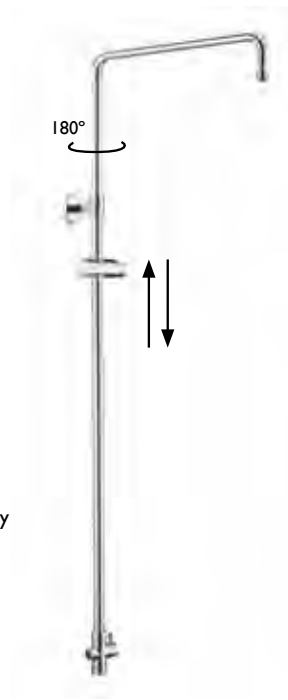

BAGNOSPA
Universal Swivel Shower Column
with Integral Diverter
Height Adjustable from 880-1110 mm
with 3/4" Connection
113 x 398 x 1110 mm
Min. Operating Pressure 1.0 bar MP

To be used with an Exposed Shower Mixer only

BDD-SPA-502-CP
BDD-SPA-502-NB
BDD-SPA-502-MB
BDD-SPA-502-A-AN
BDD-SPA-502-A-LZ

Chrome
Brushed Nickel
Matt Black
Anthracite
Lacquered Zanzibar

RECOMMENDED SHOWERING ACCESSORIES FOR BAGNOSPA SHOWER COLUMN:

RECOMMENDED SHOWERING ACCESSORIES FOR BAGNOSPA SHOWER COLUMN:			
SHOWER HEADS: Zephyr	Mezzanine	M-Line Diffusion	Koy
HAND SHOWERS: Zephyr	Mezzanine	M-Line	Universal

For more Shower Head options see pages 152-154, for Hand Showers & Hoses see pages 168-170.

FINISHES: