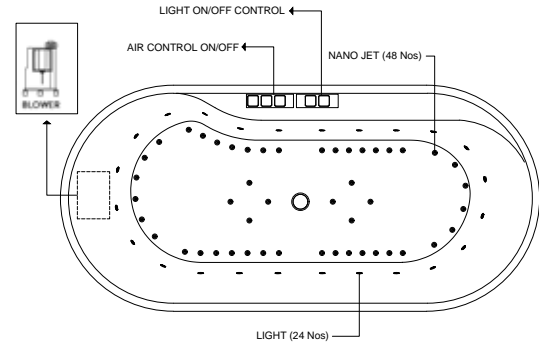

System LightStream

48 Nano Jets, 24 Chromotherapy Lights with Electronic Control Switch