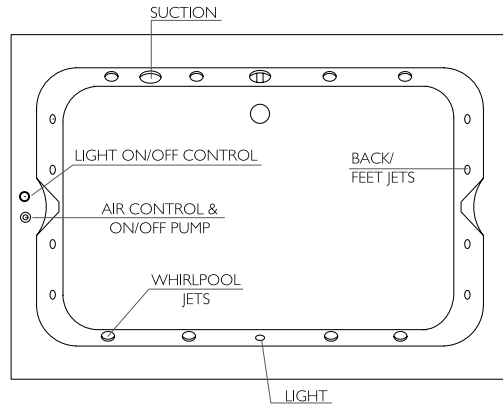

System 8C - Deluxe Whirlpool
8 Self-Draining Whirlpool Jets, Pneumatic Control Switch, 4 Back & 4 Feet Jets, Underwater Lighting