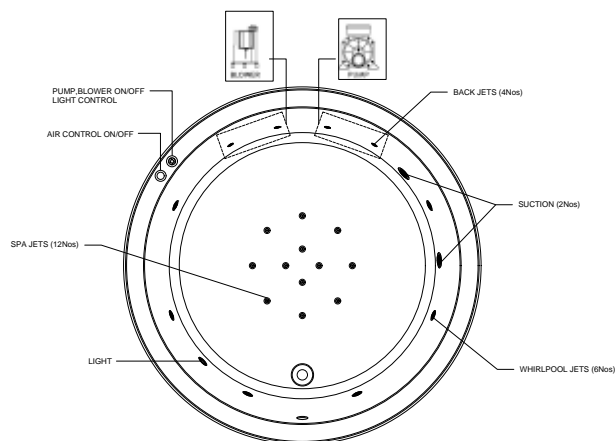

with Whirlpool System 6ESF

BDW-COM-LUXS19-A-WH

with Luxury SPA Whirlpool

BDB-LEG-A1150-A-BK

Leg Set

(Not Required with Whirlpool)

**System 6BSF - Deluxe SPA**

6 Self-Draining Whirlpool Jets, Electronic Control Switch, 2 Back & 2 Feet Jets, Underwater Lighting