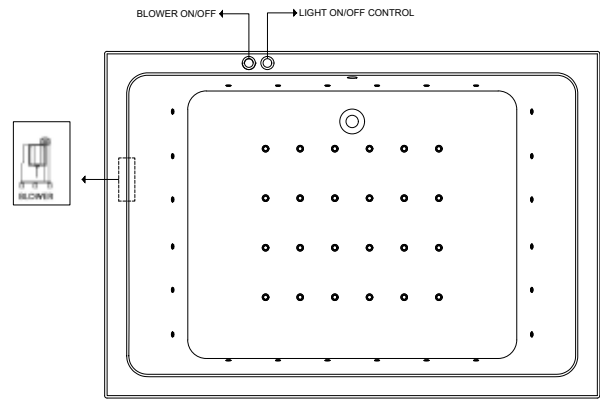

System Luxury SPA
Luxury SPA System with 24 Spa Air Jets and 24 Chromotherapy Lights, with Electronic Touch Controls