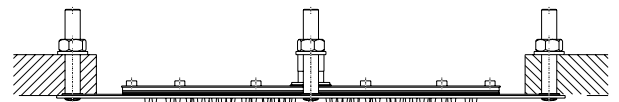

**Zephyr**

Recessed Shower Head  
with Rounded Edges  
with Rainfall Function  
with 1/2" Connection  
400 x 400 mm  
Min. Operating Pressure 1.0 bar MP

(Can be disassembled for cleaning)

- Chrome
  - Brushed Nickel
  - Matt Black
  - NEW** Matt White
  - NEW** Anthracite
  - NEW** Lacquered Zanzibar
- BDD-URB-510-CP  
BDD-URB-510-NB  
BDD-URB-510-MB  
BDD-URB-510-MW  
BDD-URB-510-AN  
BDD-URB-510-LZ