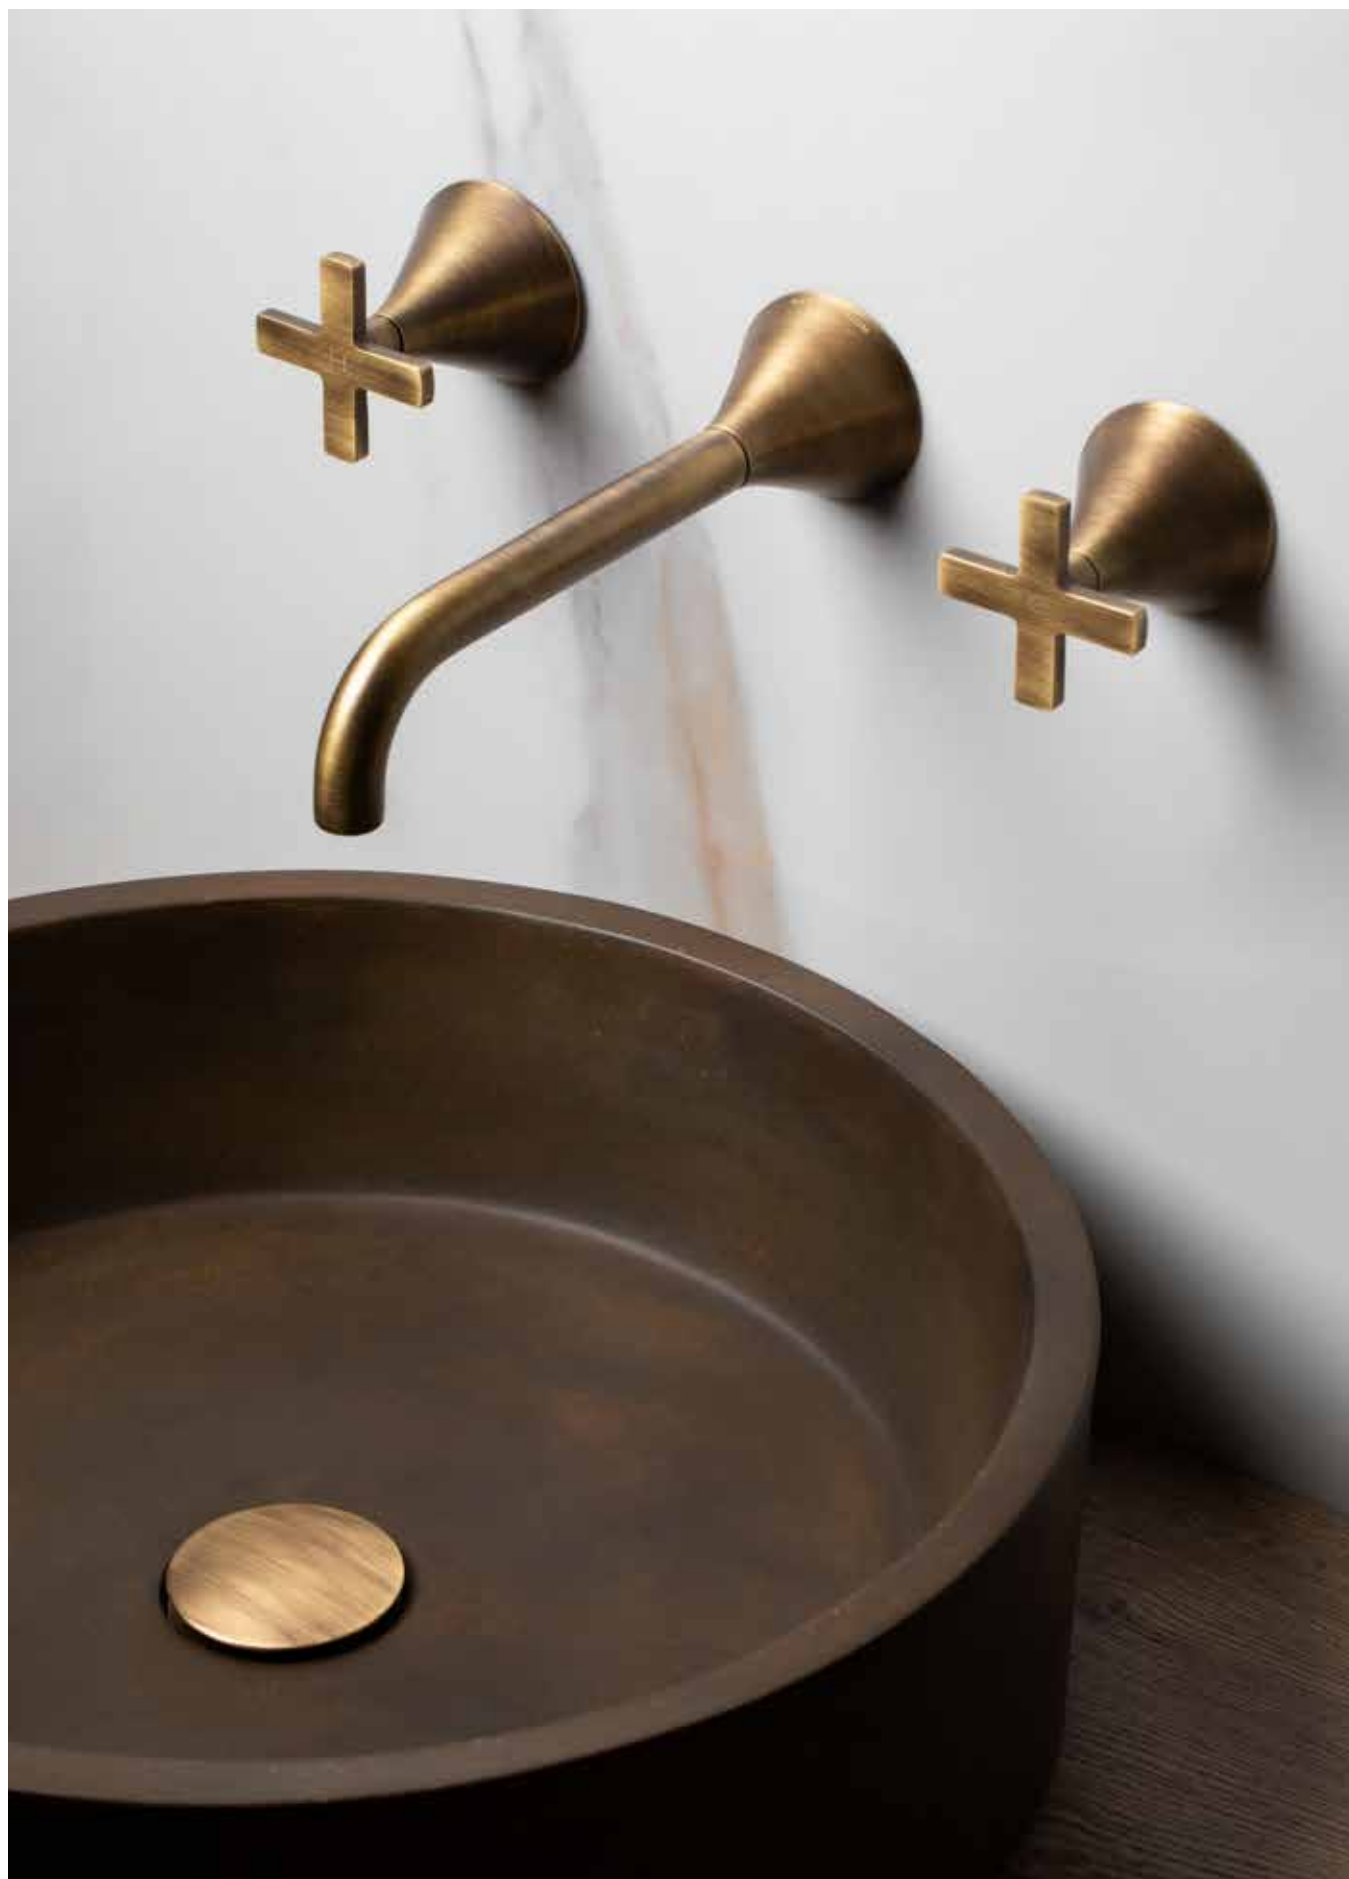

Chrome  
Brushed Nickel  
Anthracite  
PVD Gold  
Soft Bronze

FINISHES:

recommended accessories Orology (Pages 309-311)

BRISTOL

Mono Basin Mixer  
with Lever Handle  
without Waste  
with 1/2" Flexible Pipes  
Min. Operating Pressure 1.0 bar MP