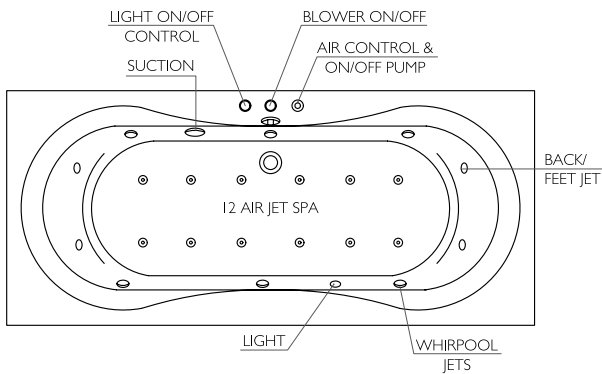

System 6E - Deluxe SPA
6 Self-Draining Whirlpool Jets, Pneumatic Control Switch, 2 Back & 2 Feet Jets, Underwater Lighting, 12 Spa Air Jets on Bath Tub Base