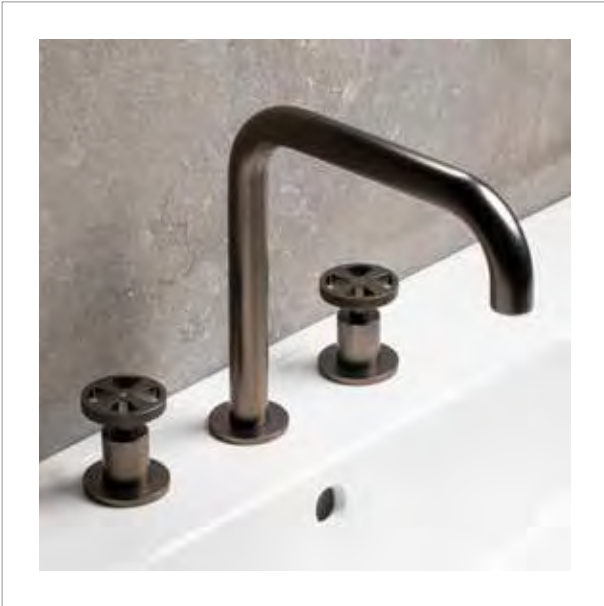

GET THE LATEST LOOK

A FRESH TAKE ON INDUSTRIAL STYLE

Industrial design is a trend that has remained strong over recent years, steadily evolving with hints of modern concepts. The finished look satisfies both utilitarian and commercial purposes.

Our Revolution collection reflects the same concept, beautifully tying together modern and elegantly organic aesthetics. The brassware comes in multiple favourable options including the popular Matt Black finish whilst drawing inspiration from the Industrial Revolution with unique cog-like mixer handles and luxurious knurling details. Such statement design is enough to add character to even the most minimalistic basin areas.

THE POWER OF COLOUR

In line with this year's more optimistic outlook, colour is back. Offering up a cheerful palette that ranges from matt pink, thistle blue, fern green, dusky pink to buttercup yellow and terracotta tones, the options for a brighter, bolder bathroom are endless.

Elevate your aesthetic with a coloured washbasin and tiles set in vibrant tones against an otherwise neutral palette for a fresh take on Scandi style, or layer up a rainbow of hues and textures for a candy-bright space with retro-inspired appeal. Colour-blocking offers another impactful way to introduce colour, from solid swatches of your favourite shade against a black or white base or by layering contrasting colours for a mood-boosting pop to brighten up your day.