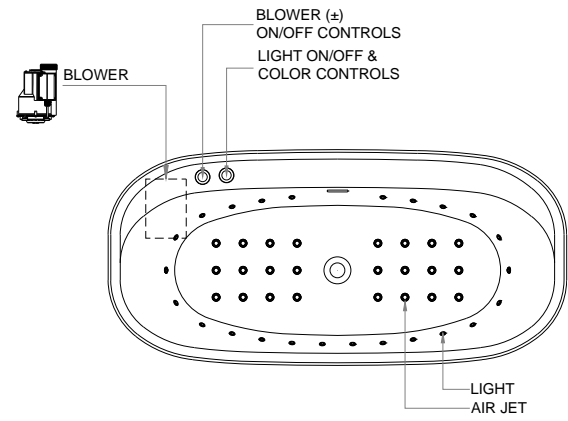

### System Luxury SPA

Luxury SPA System with 24 Spa Air Jets and 24 Chromotherapy Lights,  
with Electronic Touch Controls

| Hokkaido

BATHING

**Bristol**  
Freestanding Bath tub  
without Overflow  
1683 x 803 x 550 mm