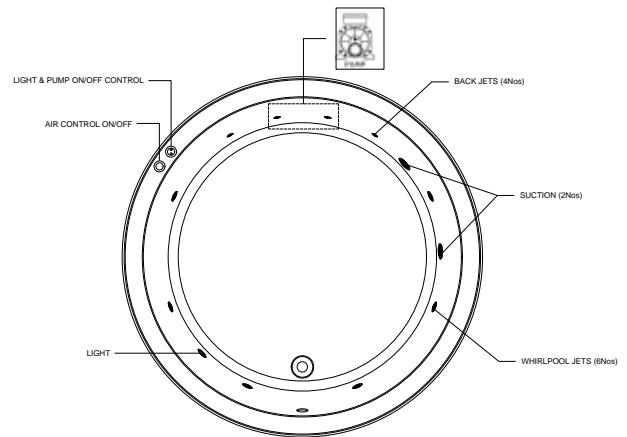

System 6BSF - Deluxe SPA

6 Self-Draining Whirlpool Jets, Electronic Control Switch, 2 Back & 2 Feet Jets, Underwater Lighting