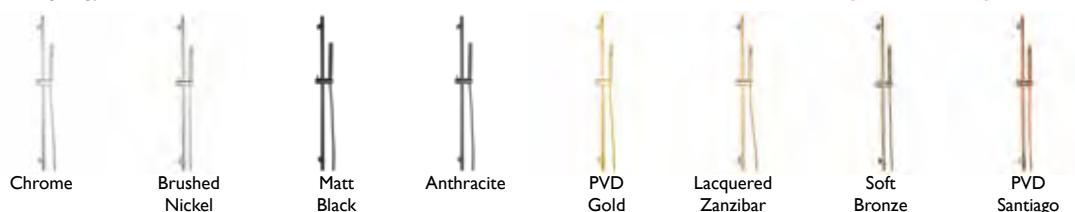

M-Line/Toko/Teatro

Slide Rail Kit

Consists of:

1. Slide Rail 950 mm
   - Single Function Hand Shower
   - Double Interlock Hose 1500 mm
2. Min. Operating Pressure 0.5 bar LP

Classic

Slide Rail Kit

Consists of:

1. Slide Rail 600 mm
   - Single Function Hand Shower
   - Double Interlock Hose 1500 mm
2. Min. Operating Pressure 1.0 bar MP

NEW

- BDD-MLI-K515-A-CP
- BDD-MLI-K515-A-NB
- BDD-MLI-K515-A-MB
- BDD-MLI-K515-A-AN
- BDD-MLI-K515-A-PG
- BDD-MLI-K515-C-LZ
- BDD-MLI-K515-A-RCP
- BDD-MLI-K515-A-SBZ

- Chrome
- Brushed Nickel
- Matt Black
- Anthracite
- NEW PVD Gold
- NEW Lacquered Zanzibar
- NEW Santiago
- NEW Soft Bronze

- BDD-PRI-K535-CP
- BDD-PRI-K535-NB
- BDD-PRI-K535-GD
- BDD-PRI-K535-LZ

- Chrome
- Brushed Nickel
- Gold
- Lacquered Zanzibar

Universal

Slide Rail Kit

Consists of:

- Slide Rail 700 mm
- Single Function Hand Shower
- Double Interlock Hose 1500 mm

- BDD-UNI-K515-CP
- BDD-UNI-K515-MB

- Chrome
- Matt Black

FINISHES:

NEW

NEW