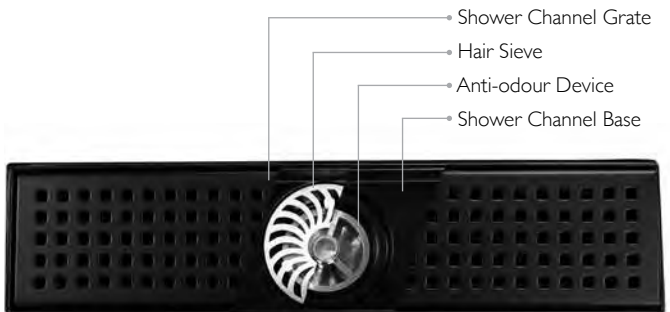

FINISHES:

Suitable for Concrete Floor Installation to be used with water membranes