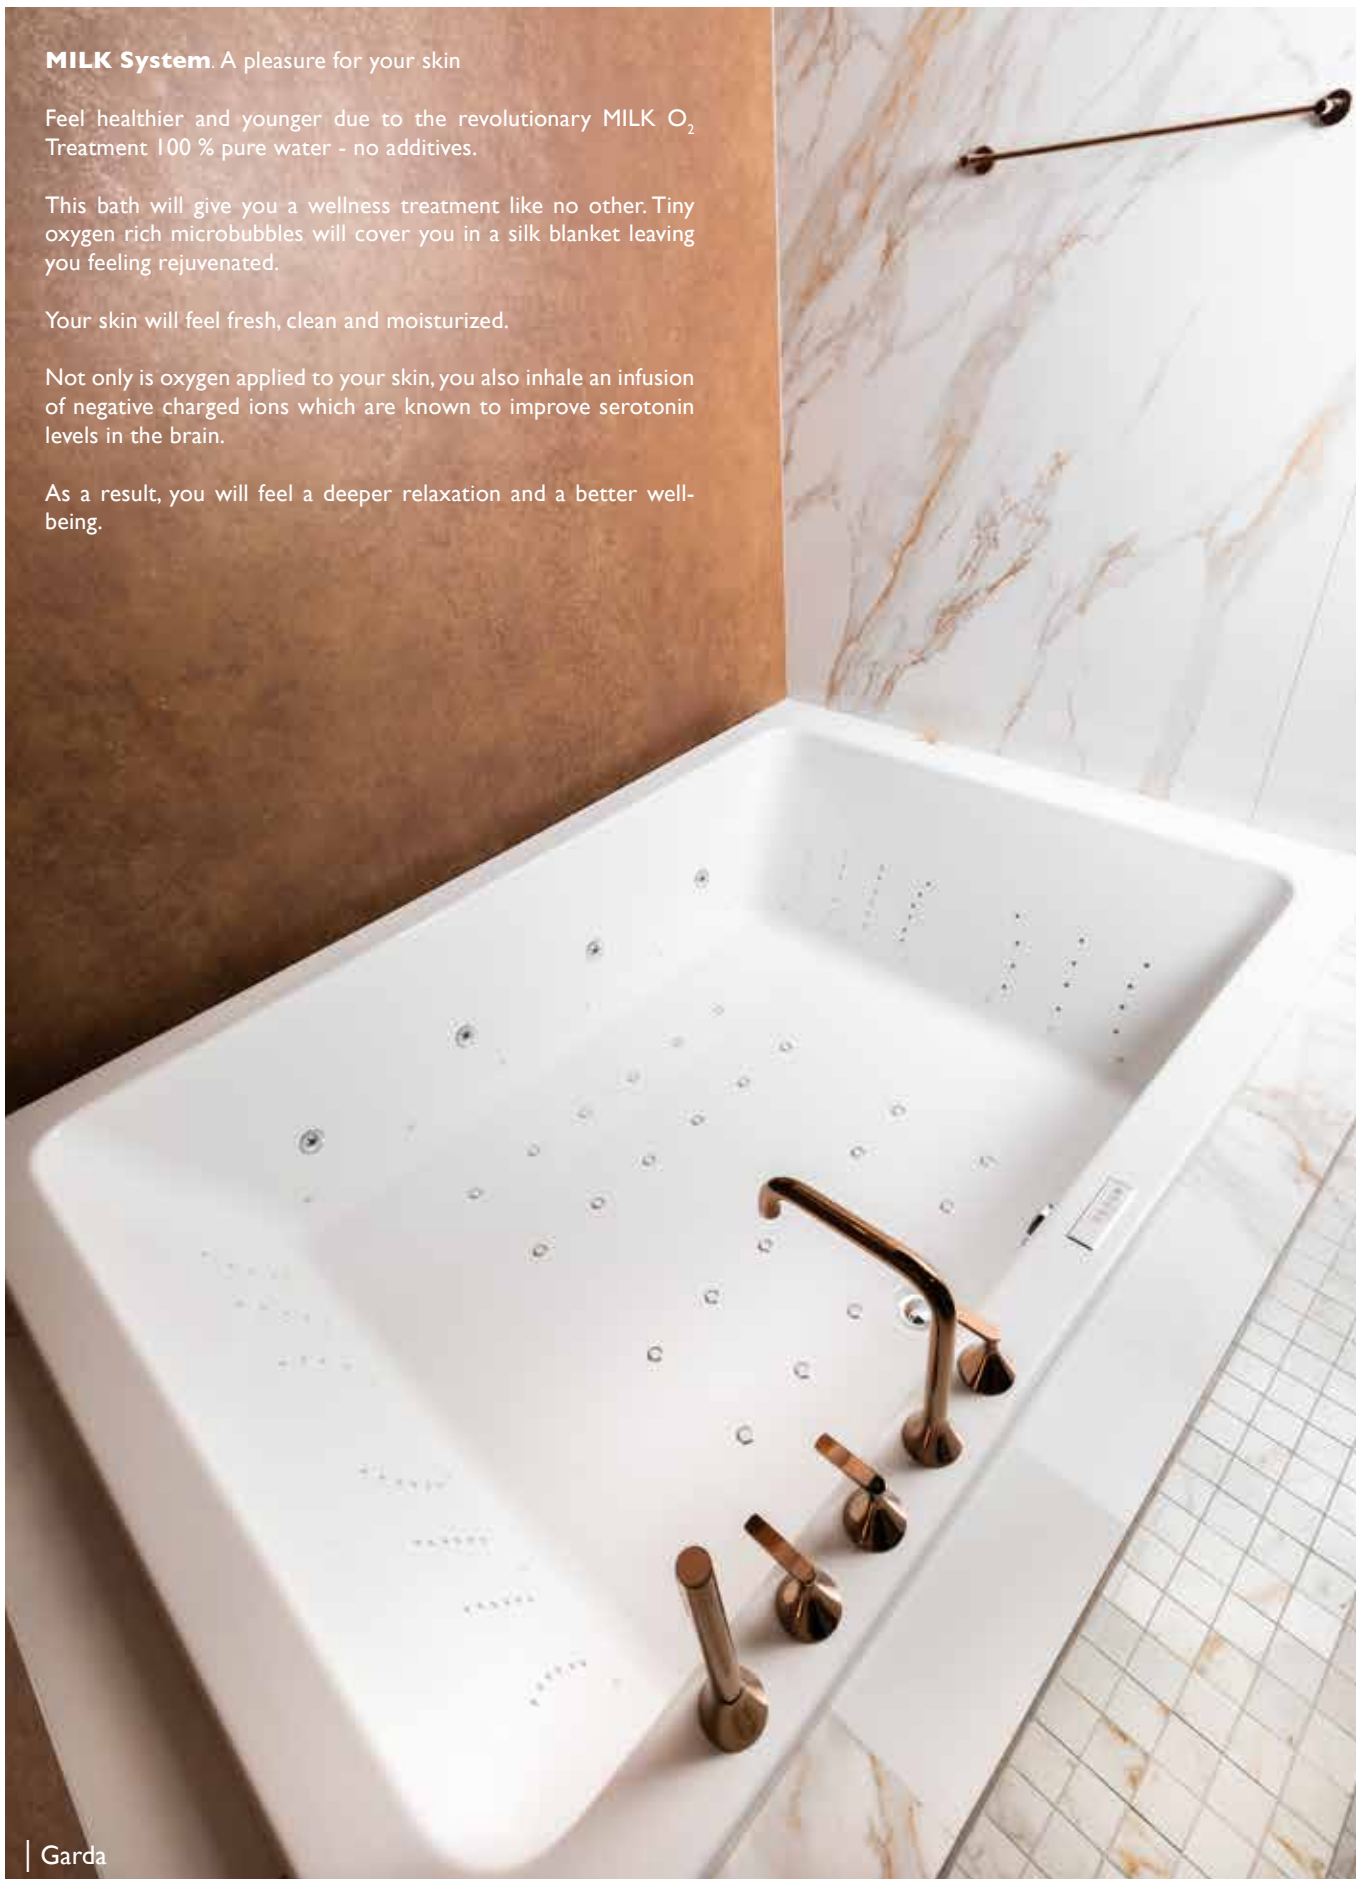

MILK System. A pleasure for your skin

Feel healthier and younger due to the revolutionary MILK O₂ Treatment 100 % pure water - no additives.

This bath will give you a wellness treatment like no other. Tiny oxygen rich microbubbles will cover you in a silk blanket leaving you feeling rejuvenated.

Your skin will feel fresh, clean and moisturized.

Not only is oxygen applied to your skin, you also inhale an infusion of negative charged ions which are known to improve serotonin levels in the brain.

As a result, you will feel a deeper relaxation and a better well-being.

BATHING

| Garda