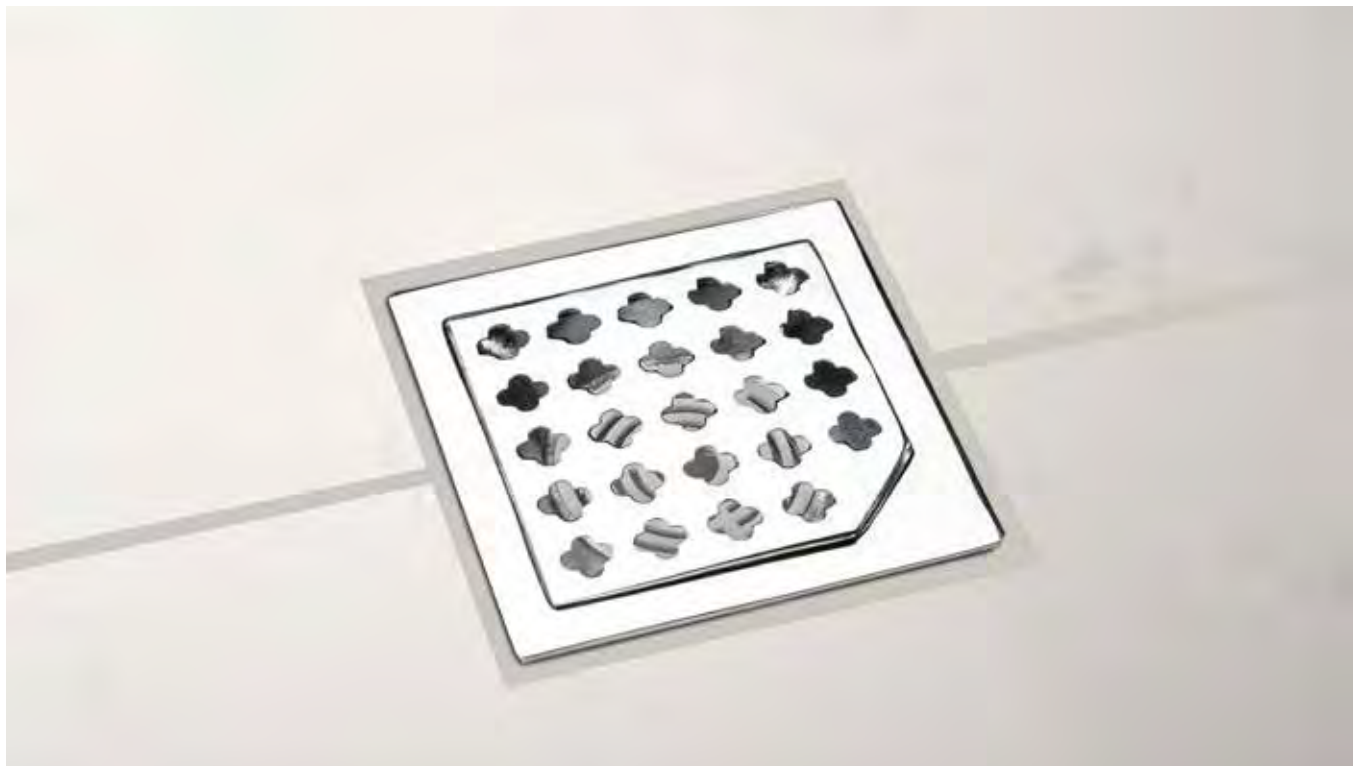

FLOOR/SHOWER DRAINS

Floor/Shower Drain (2 pc Set)
Stainless Steel Grade 316
Vertical Outlet Dia. 100 mm
150 x 150 mm

AQD-D61004-316-PS

Polished Stainless Steel

Floor/Shower Drain (2 pc Set)
Stainless Steel Grade 316
Vertical Outlet Dia. 50 mm
80 x 80 mm

AQD-DL0053-316-PS

Polished Stainless Steel

Floor/Shower Drain (2 pc Set)
Made from Brass
Vertical Outlet Dia. 50 mm
80 x 80 mm

AQD-DL0053-8X8-CP

Chrome

Floor/Shower Drain (2 pc Set)
Made from Brass
Vertical Outlet Dia. 100 mm
150 x 150 mm

AQD-D61004-15X15-CP

Chrome

Anti-odour Shower Drain
Made from Brass
Vertical Outlet Dia. 55 mm
110 x 110 mm

AQD-55005-CP

Polished Stainless Steel

Anti-odour Floor/Shower Drain
Made from Brass
Vertical Outlet Dia. 40 mm
100 x 100 mm

AQD-55018-CP

Polished Stainless Steel

Anti-odour Floor/Shower Drain
Stainless Steel Grade 304
Vertical Outlet Dia. 40 mm
100 x 100 mm

AQD-206A-SS

Brushed Stainless Steel