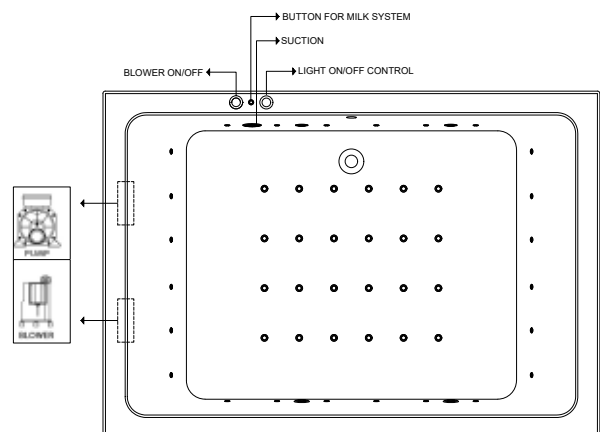

**System Luxury SPA**  
Luxury SPA System with 24 Spa Air Jets and 24 Chromotherapy Lights, with Electronic Touch Controls

**System Platinum**  
Luxury Spa System with 8 Midi Jets, 72 Nano Jets, 24 Spa Air Jets, 24 Chromotherapy Lights, with Electronic Touch Controls