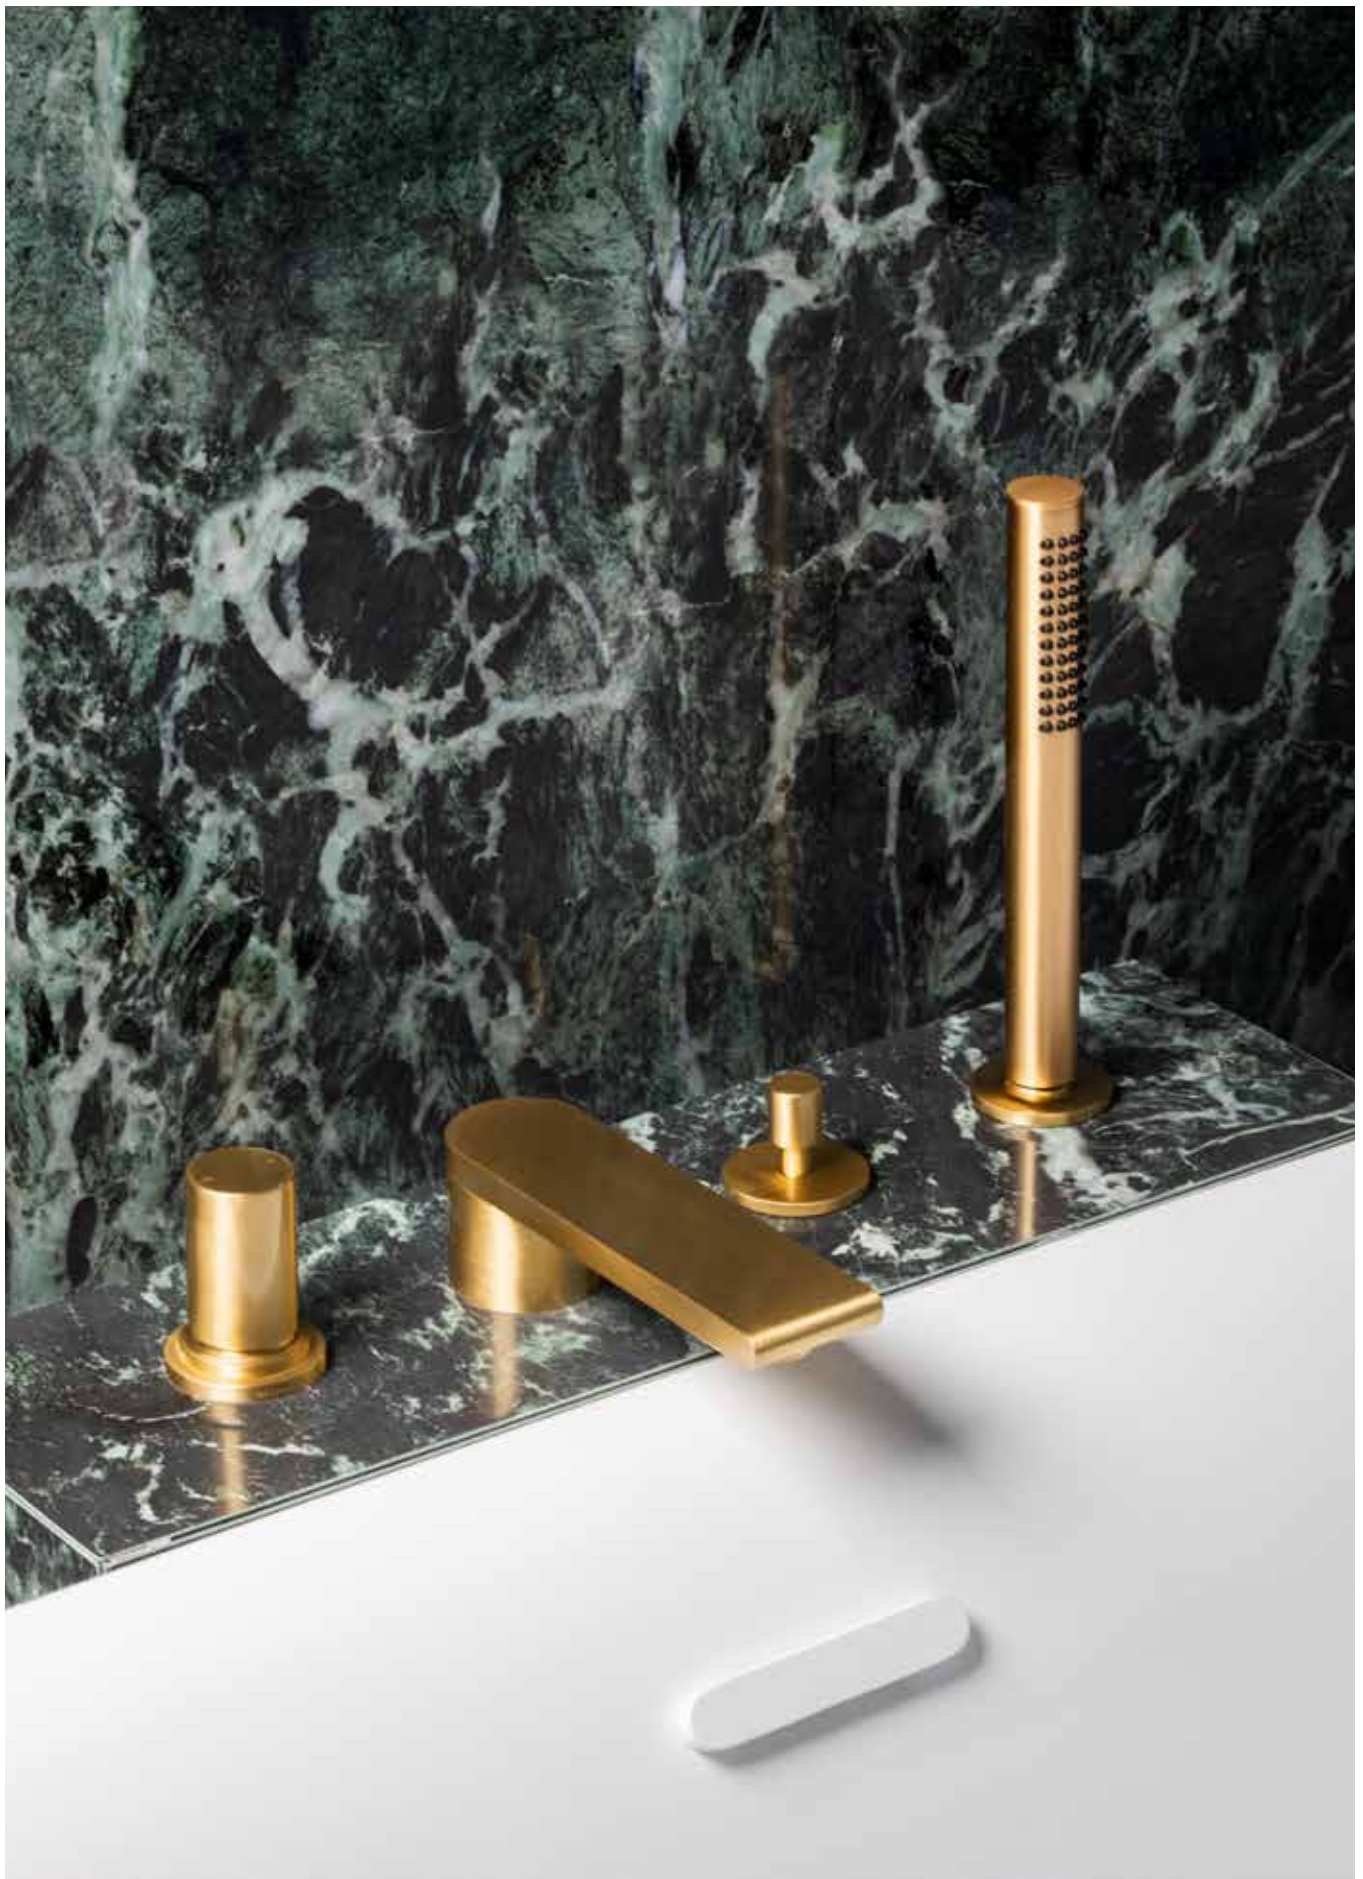

## TOKO

Inspired by the understated beauty of the Japanese aesthetic, Toko's sleek lines are the perfect complement to a contemporary bathroom retreat.

Available in four distinct finishes – Chrome, Brushed Nickel, Lacquered Zanzibar and PVD Gold – the Toko collection includes basin, bath, shower mixers, and a wide range of accessories.