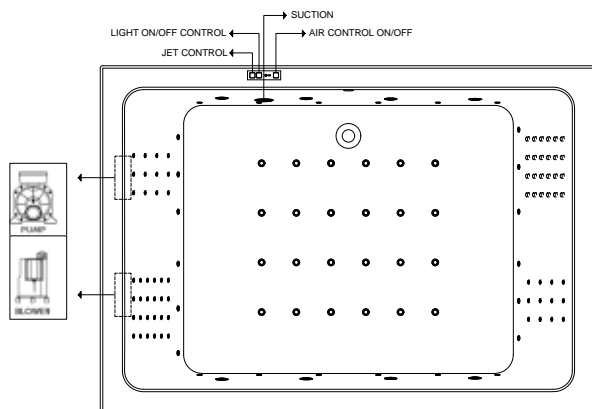

**System Luxury SPA**  
Luxury SPA System with 24 Spa Air Jets and 24 Chromotherapy Lights, with Electronic Touch Controls

**System Platinum**  
Luxury Spa System with 8 Midi Jets, 72 Nano Jets, 24 Spa Air Jets, 24 Chromotherapy Lights, with Electronic Touch Controls