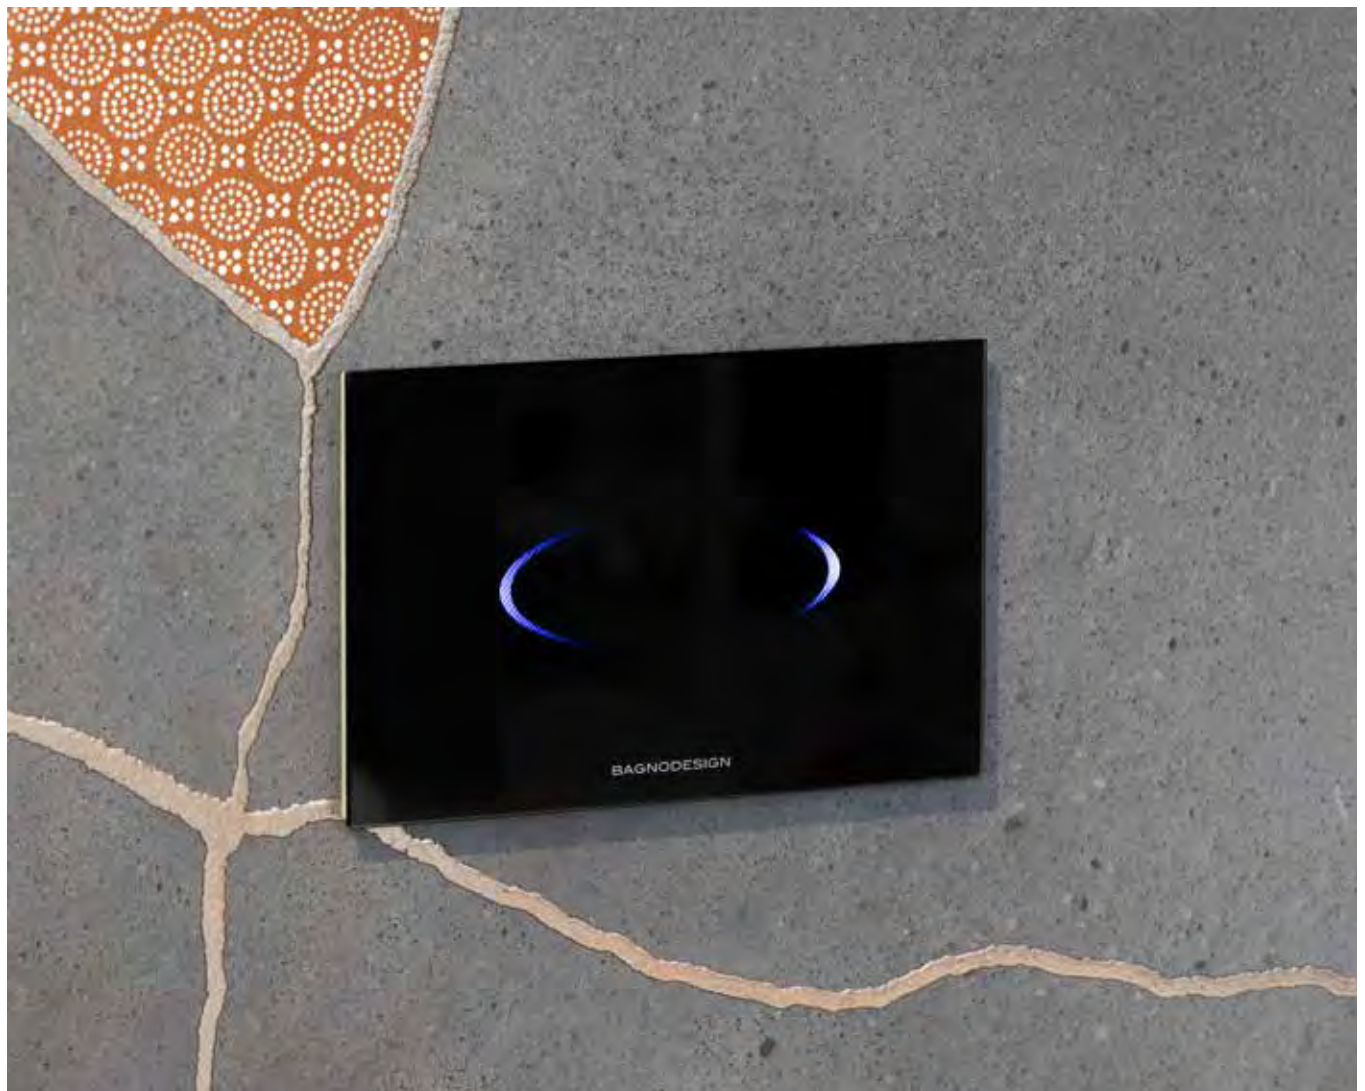

BAGNODESIGN
Electronic Touchless Dual Flush Solution
Fixation Bracket
Fast Fixation Push Rods
Pneumatic Flush Valve
Mains Operated

AQE-K5501E-G-BK

Black Glass

BAGNODESIGN
Electronic Touchless Dual Push
with Additional Manual Override
Fixation Bracket
Fast Fixation Push Rods
Pneumatic Flush Valve
Mains Operated

AQE-K5501E-Q-BK

Black Glass

BAGNODESIGN
Electronic Touchless Dual Flush Solution
Fixation Bracket
Fast Fixation Push Rods
Pneumatic Flush Valve
Mains Operated

BDP-K9560-ESG3-BK

Black Glass

Axent
Electronic Glass Dual Flush Solution
Fixation Bracket
Fast Fixation Push Rods
Pneumatic Flush Valve
Mains Operated

BDP-A709-0280-M1
BDP-A709-0280-BK
BDP-A709-0280-GY

White
Black Glass
Grey

Concealed Cisterns on pages 405-407