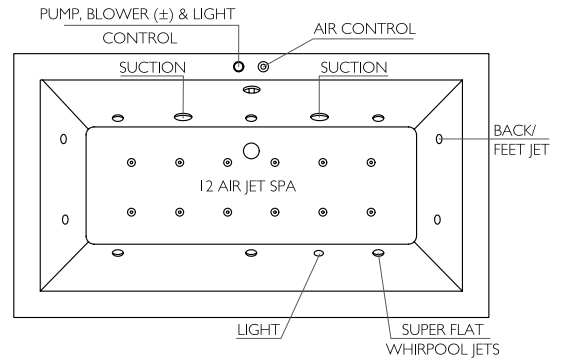

System 6ESF - Super Deluxe SPA

6 Self-Draining Super Flat Whirlpool Jets, Electronic Control Switch, 2 Back & 2 Feet Jets, Underwater Lighting, 12 Spa Air Jets on Bath Tub Base