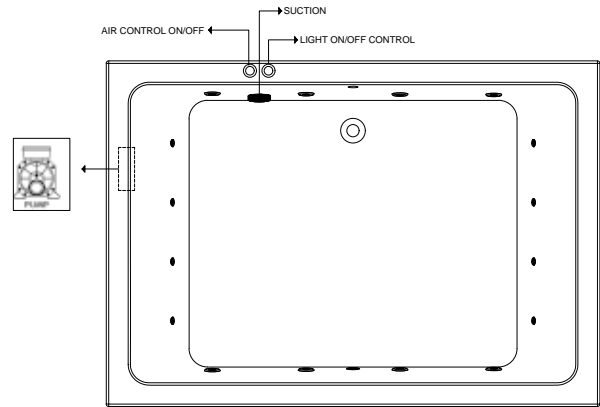

System 8C - Deluxe Whirlpool
8 Self-Draining Whirlpool Jets, Pneumatic Control Switch, 4 Back & 4 Feet Jets, Underwater Lighting