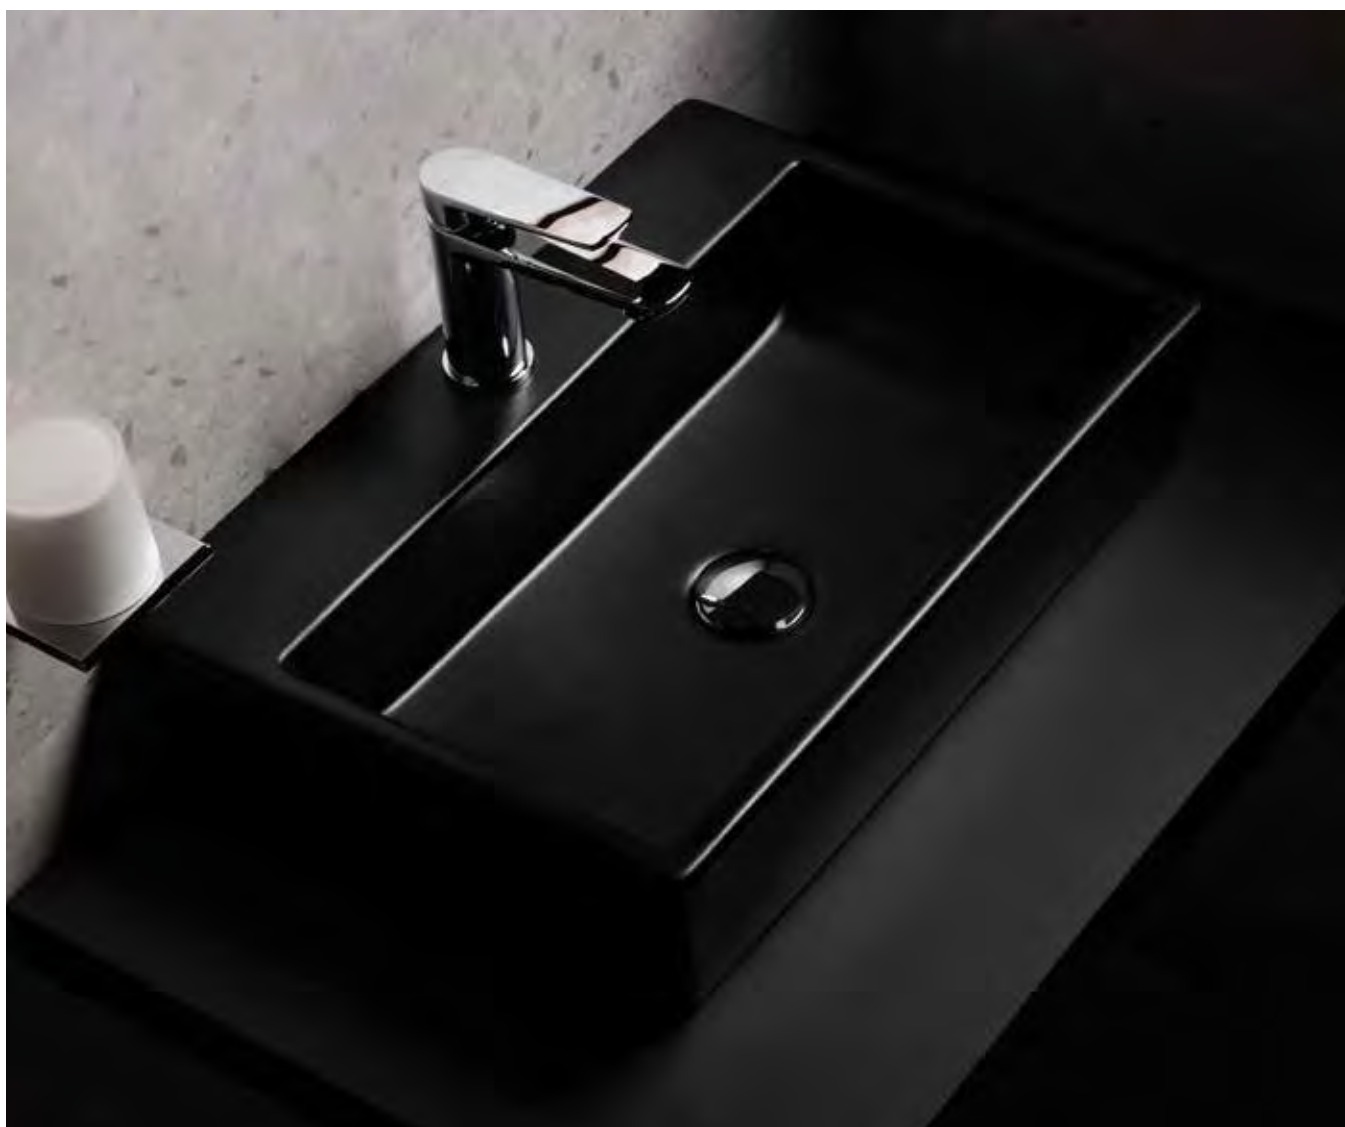

Countertop/Wall Mounted Wash Basin
One Tap Hole
without Overflow
530 x 360 x 120 mm

(Requires Fixing Kit BFK-BASIN-KI
for Wall Installation)

BDS-VIT-701-WH
BDS-VIT-701-MW
BDS-VIT-701-MB

White
Matt White
Matt Black

Close Coupled WC
suitable for Floor/Wall Outlet
with Fixing Kit
360 x 670 x 412 mm

Close Coupled Cistern
with Dual Flush Mechanism
with Bottom Water Supply
380 x 148 x 410 mm

BDS-VIT-340-WH
BDS-VIT-340-MW
BDS-VIT-340-MB

Close Coupled WC
White
Matt White
Matt Black

BDS-VIT-326-WH
BDS-VIT-326-MW
BDS-VIT-326-MB

Close Coupled Cistern
White
Matt White
Matt Black

BDS-VIT-330S-C-WH
BDS-VIT-330S-C-MW
BDS-VIT-330S-C-MB

Soft Close Seat & Cover
White
Matt White
Matt Black

recommended mixers Vitesse (Pages 120-121)

FINISHES: