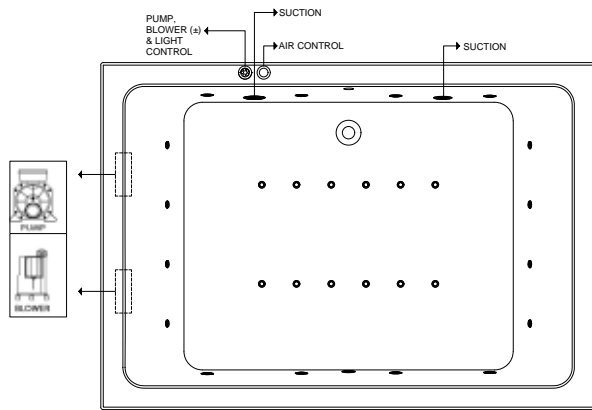

System 8ESF - Deluxe SPA
8 Self-Draining Super Flat Whirlpool Jets, Electronic Control Switch, 2 Back & 2 Feet Jets, Underwater Lighting, 12 SPA Air Jets