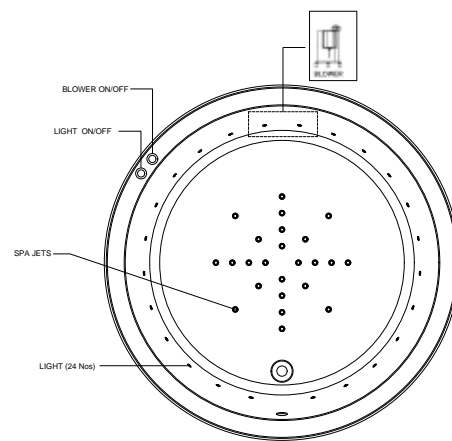

System LUXS19 - Luxury SPA

Luxury SPA System with 24 Spa Air Jets and 24 Chromotherapy Lights, with Electronic Touch Controls

All bathtubs supplied as standard without tap holes and without leg set
For Whirlpool Options and details see pages 304-305
For additional BAGNODESIGN Bath Waste options see page 417.

FINISHES: