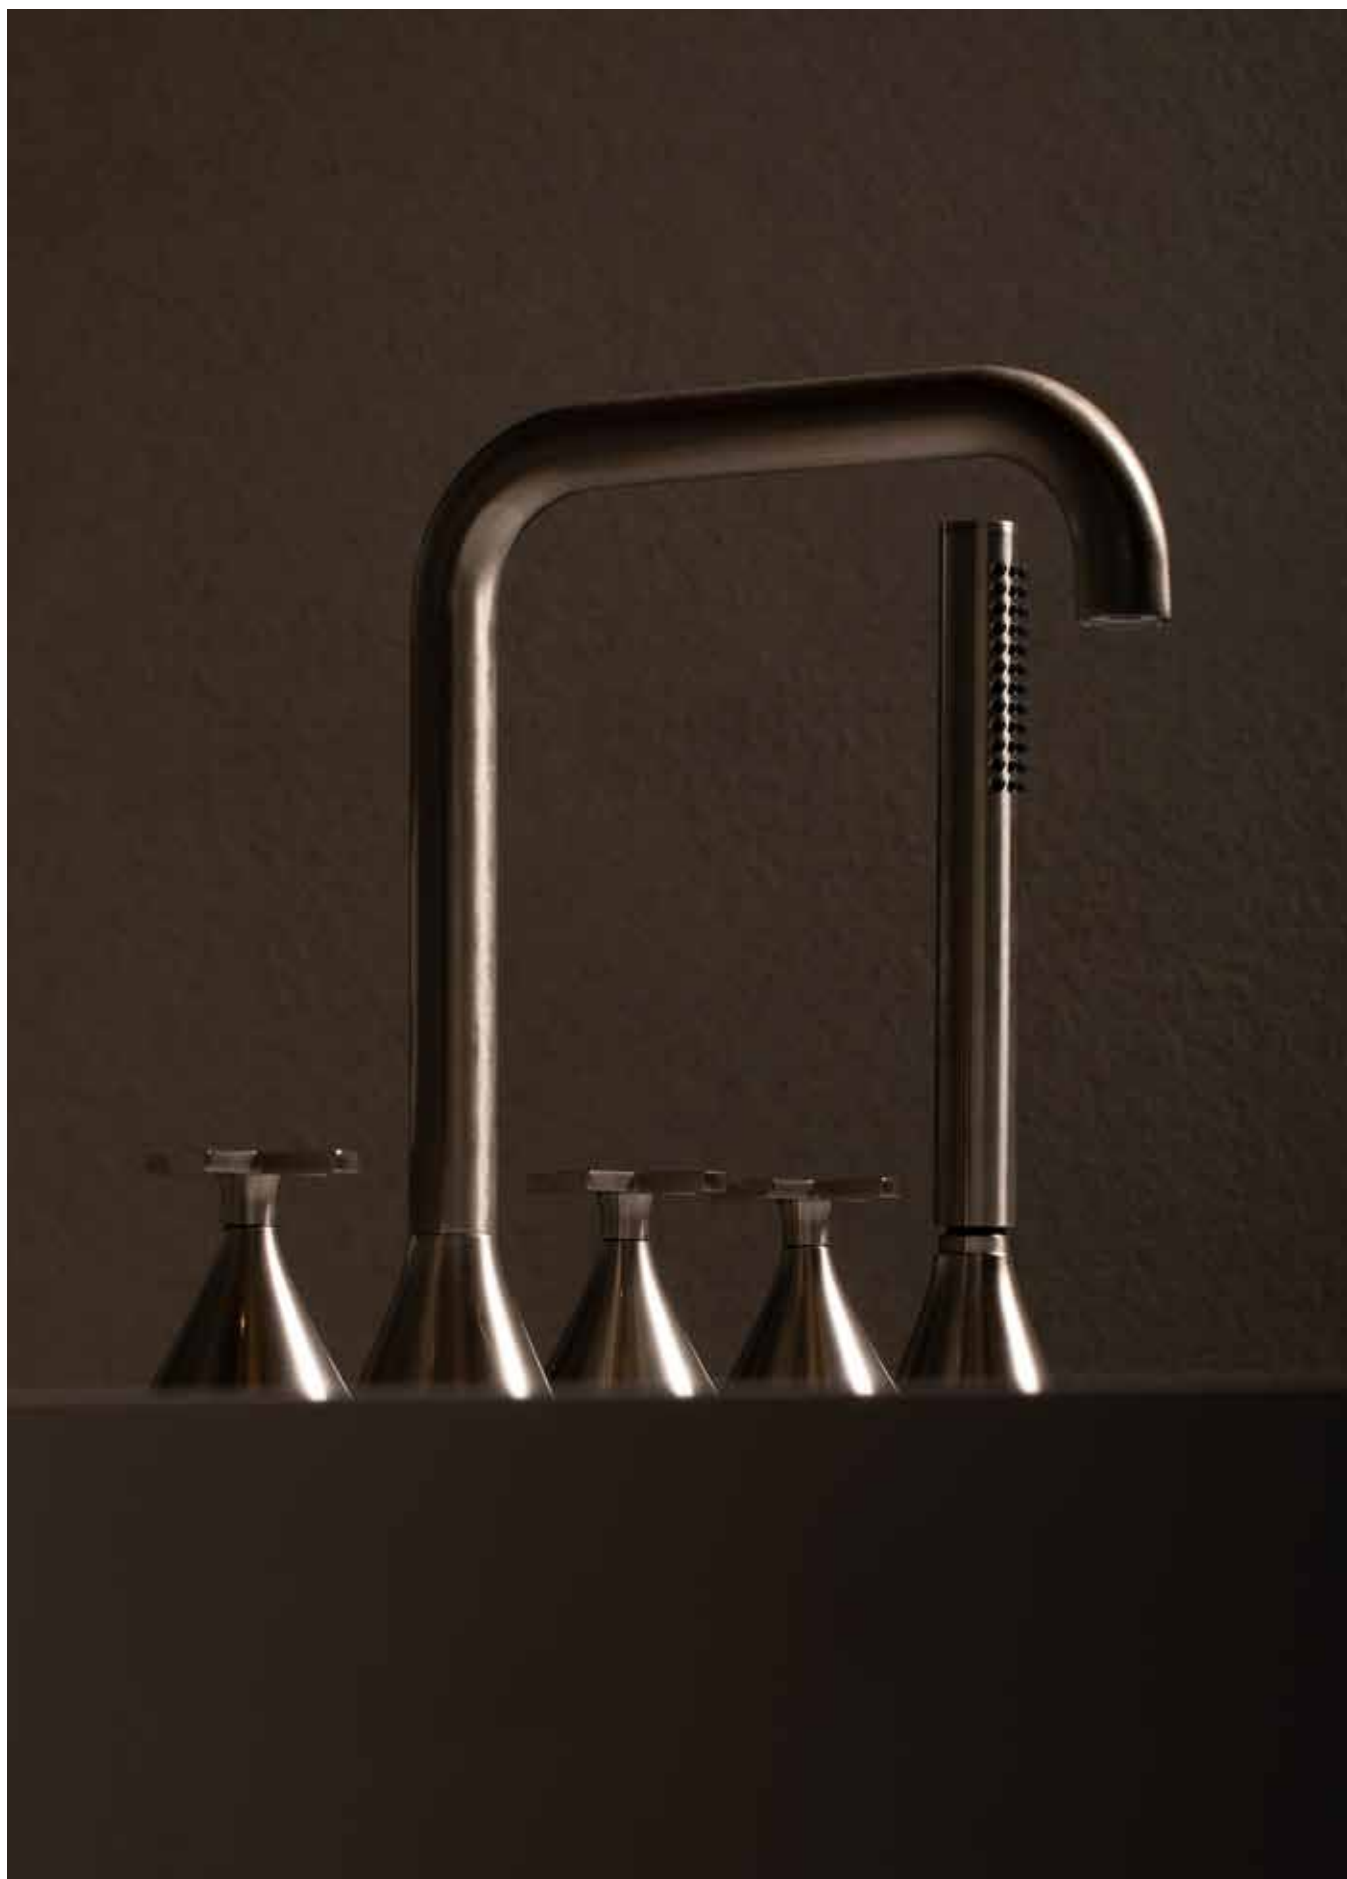

Chrome  
Brushed Nickel  
Anthracite  
PVD Gold  
Soft Bronze

FINISHES:

recommended accessories Orology (Pages 309-311)

BRISTOL

Mono Basin Mixer  
with Lever Handle  
without Waste  
with 1/2" Flexible Pipes  
Min. Operating Pressure 1.0 bar MP