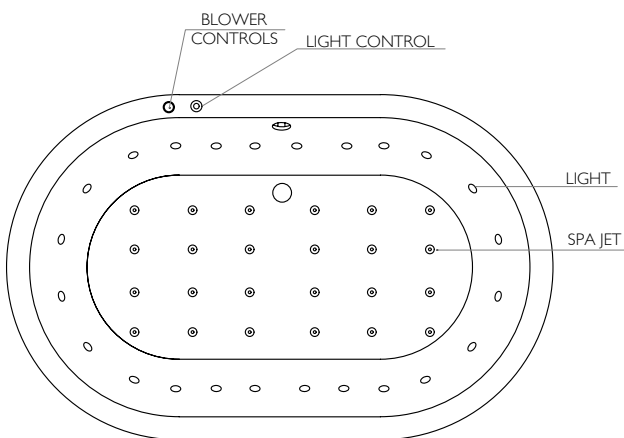

System LUXSPA - Luxury SPA
Luxury Spa System with 24 Spa Air Jets and 24 Chromotherapy Lights, with Electronic Touch Controls