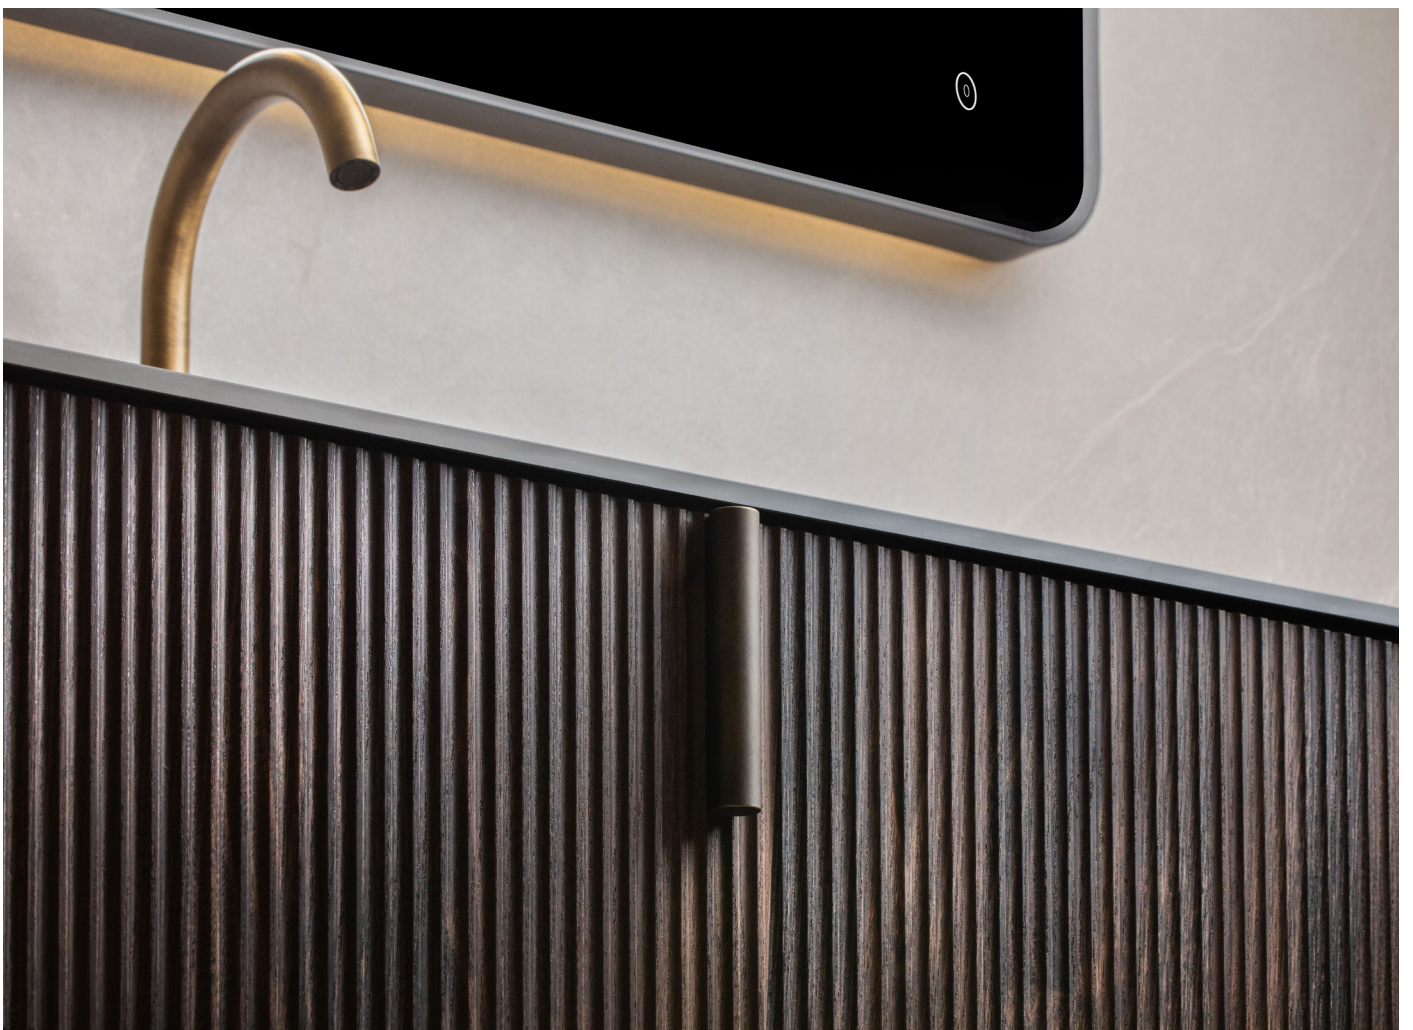

Integrated Glass Wash Basin | Graphite

3 Hole Deck Mounted Mixer | Soft Bronze