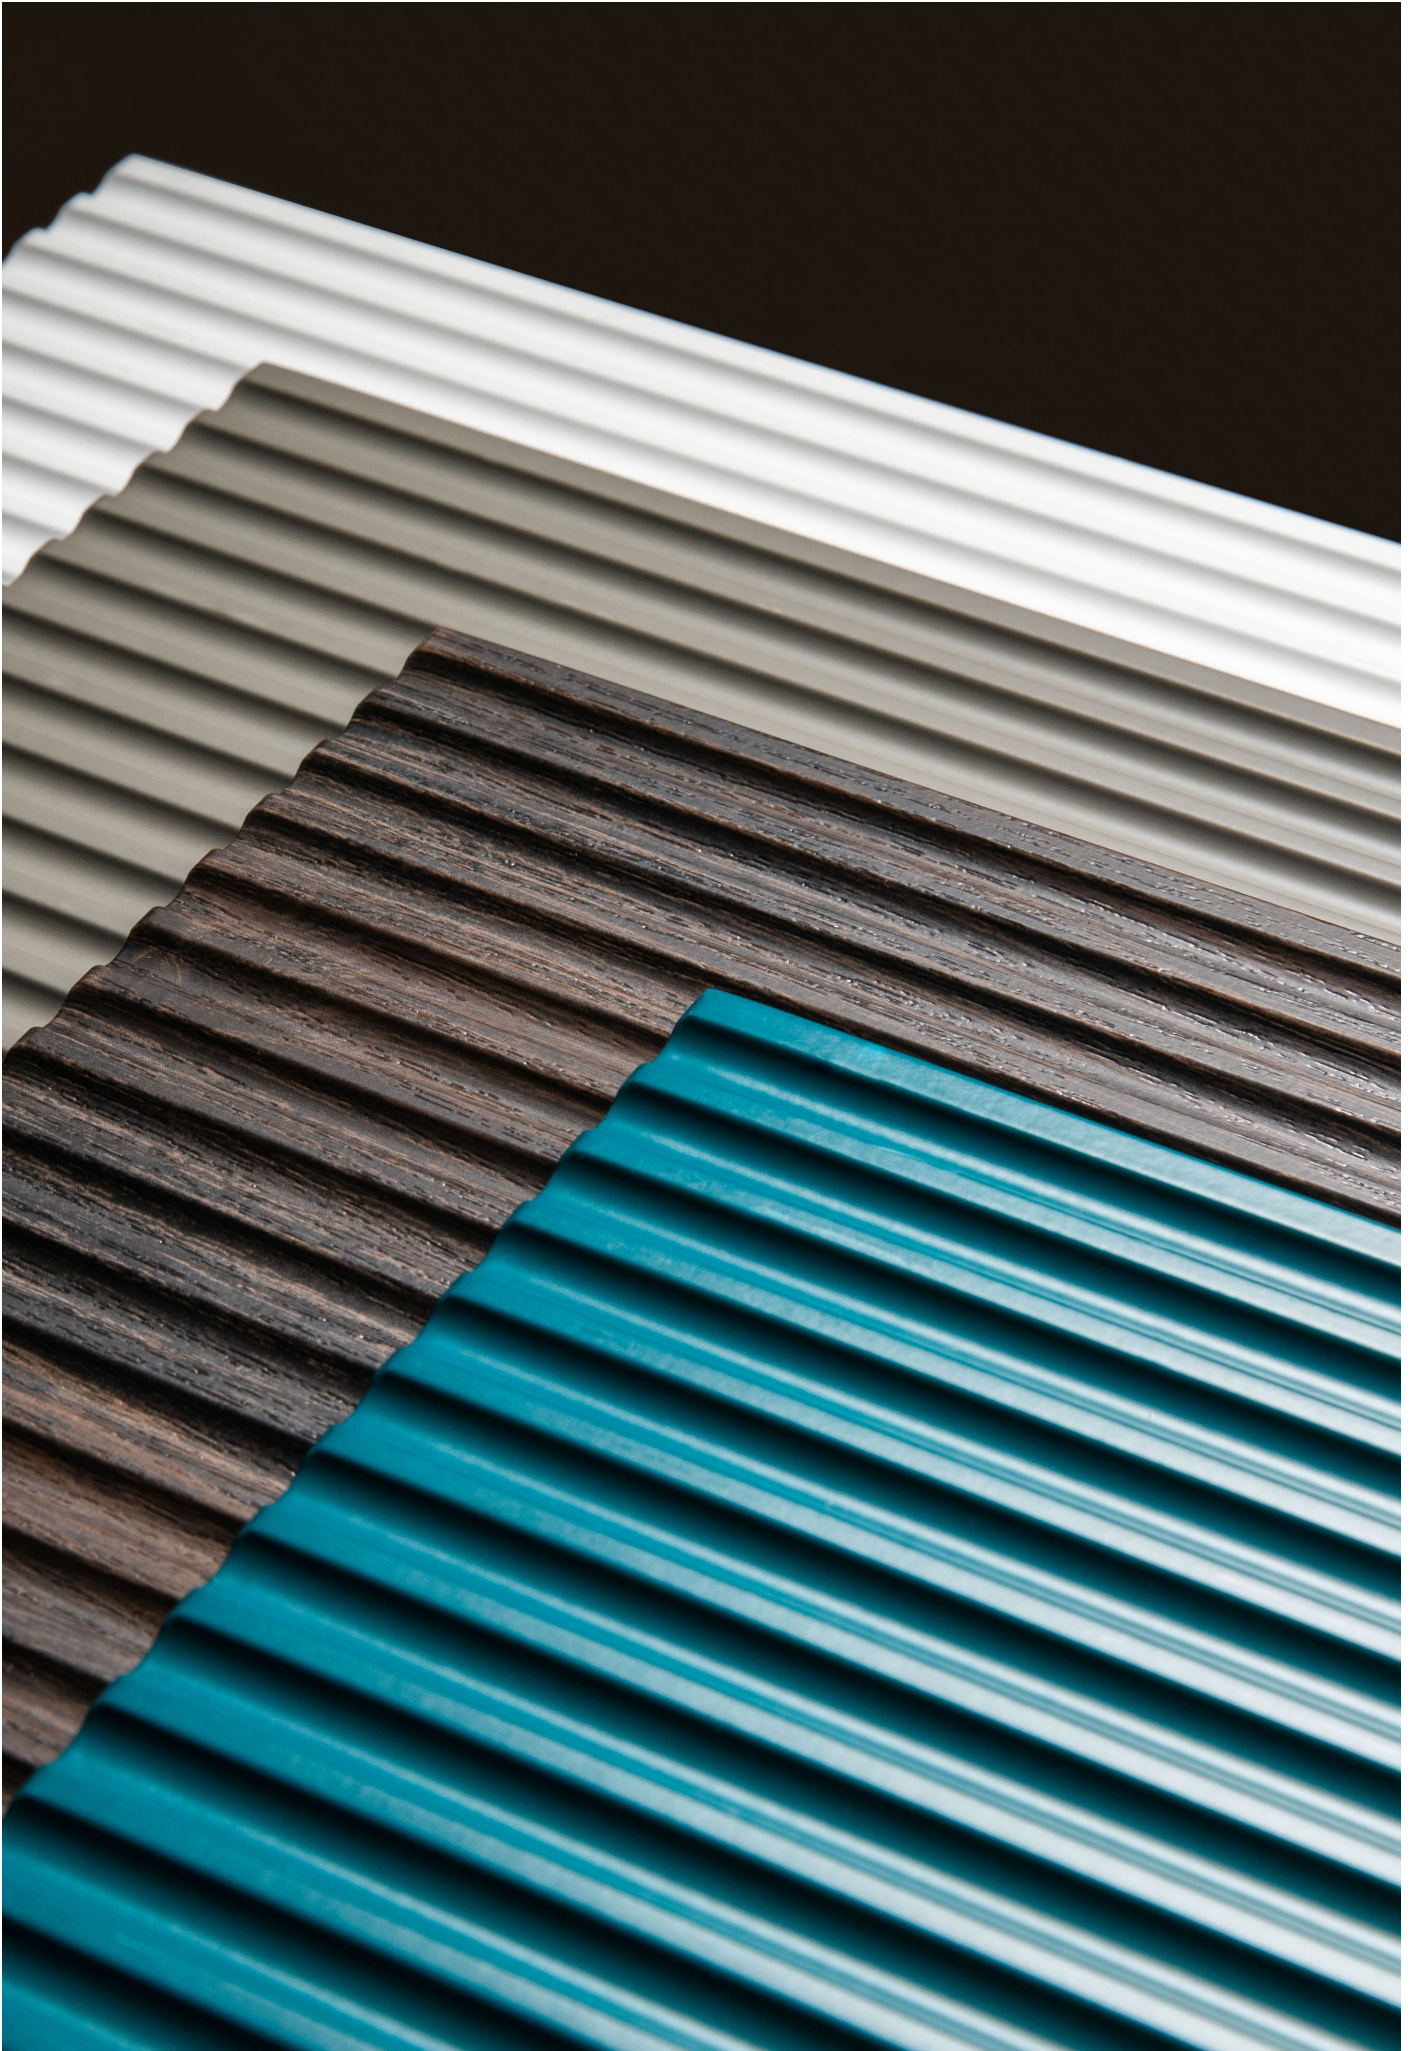

Freestanding Wash Basin | Matt White

3 Hole Concealed Mixer | Brushed Nickel

5 Hole Bath Mixer | Soft Bronze

Vanity Unit | Ocean Blue

Integrated Porcelain Wash Basin | Marble Statuario Polished

Vanity Unit | Matt White | Dark Grey | Ebony | Ocean Blue