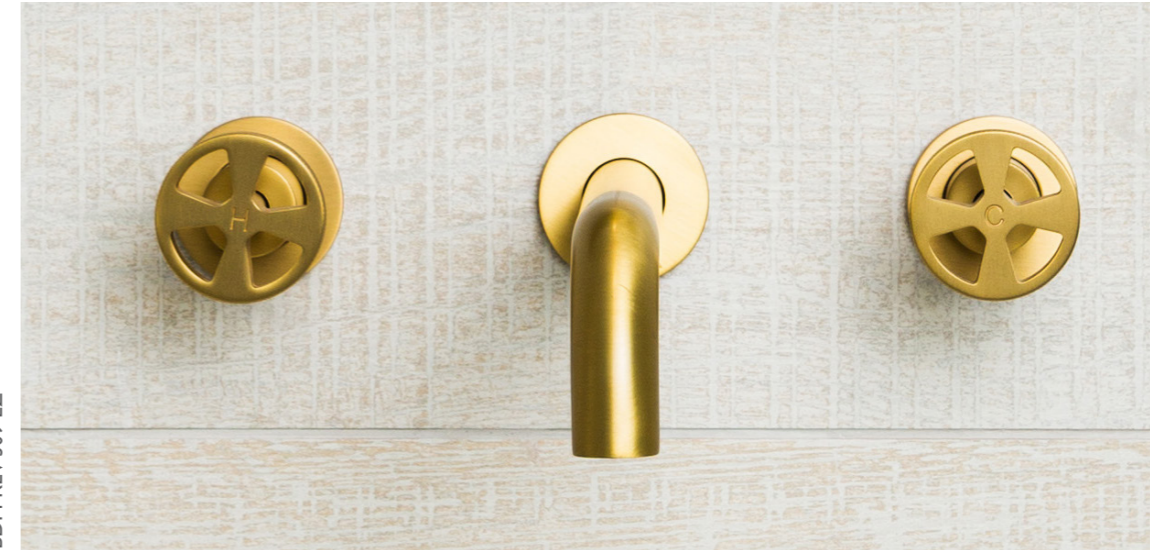

BDM-REV-309-LZ