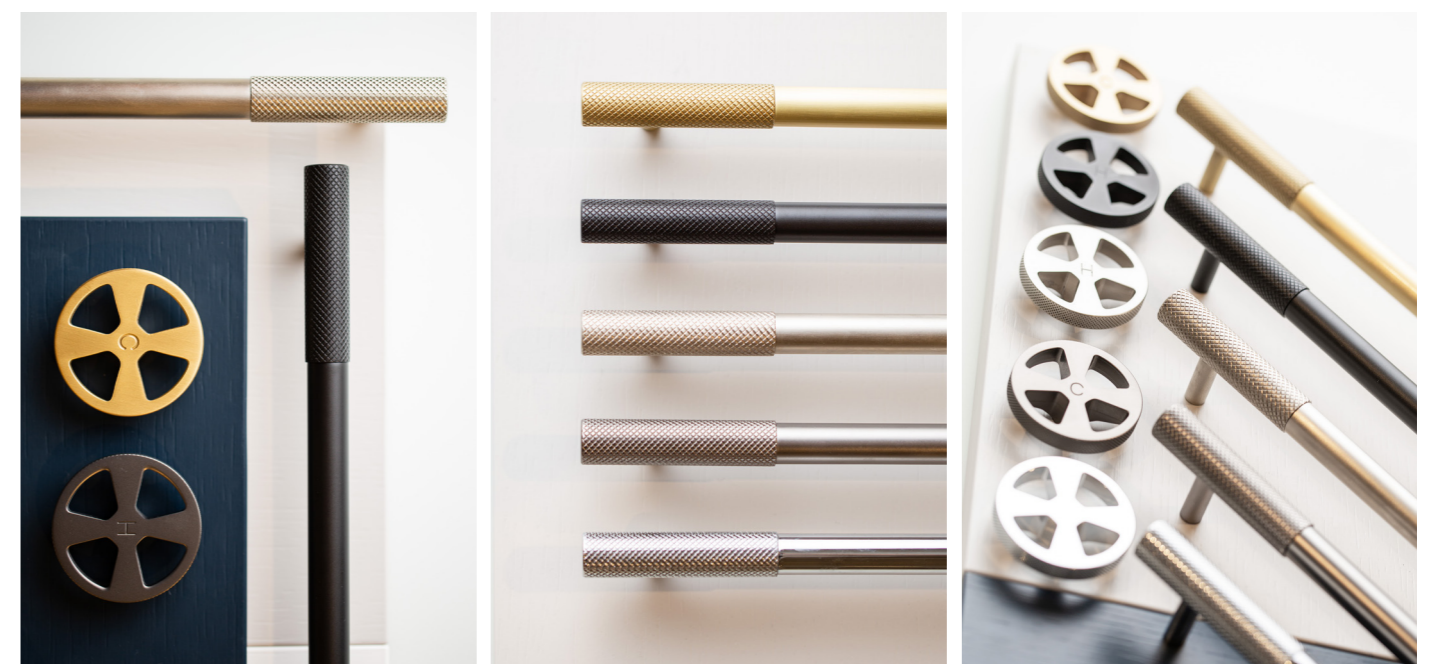

Our brassware features intricate yet subtle knurling to the edges of the flush faced handles for versatility to complement a range of interior design aesthetics. Sanitaryware stretches from elegant Matt White bathtubs to Matt Black fluted farmhouse-style sink; whilst our cast-iron basin stand features rustic cogs to emulate machinery and coordinate to our striking Matt Black brassware.

MIXER: BDM-REV-309-MB | BASIN: BDS-CIR-101-WH | FURNITURE: BDF-REV-V080-PB | HANDLE: BDF-REV-350-MB

MIXER: BDM-REV-303-AN
 BASIN: BDS-REV-734-WH
 FURNITURE: BDF-REV-V120-WH
 HANDLE: BDF-REV-350-AN

MIXER: BDM-REV-302S-MB
 BASIN: BDS-CIR-101-WH | COUNTERTOP: BDF-REV-C120-CA
 FURNITURE: BDF-REV-V080-WH | HANDLE: BDF-REV-350-MB

CONCEALED SHOWER MIXER: BDM-REV-413-CP
 HAND SHOWER: BDD-MLI-D515-B-LZ

COMPOSITION REV A
Single Vanity Unit
800 x 450 x 358 mm

BASIN
BDS-CIR-101-WH

COUNTERTOP
BDF-REV-C080-CA

FURNITURE
BDF-REV-V080-PB

HANDLE
BDF-REV-350-NB