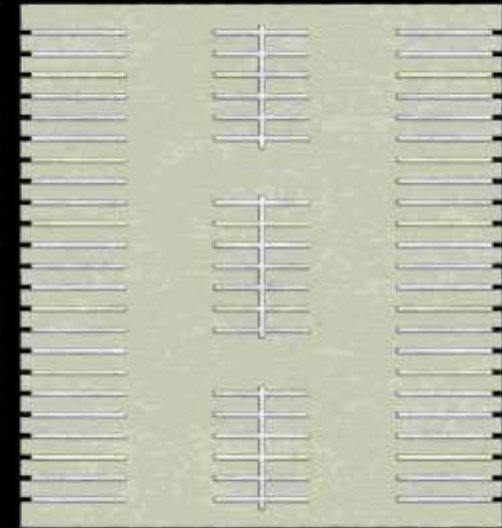

# Outdoor Designs

Textured Designs (Pile Height: 12mm-16mm)

**Brabetz**  
custom signature rugs

D01

D02

D03

D04

D05