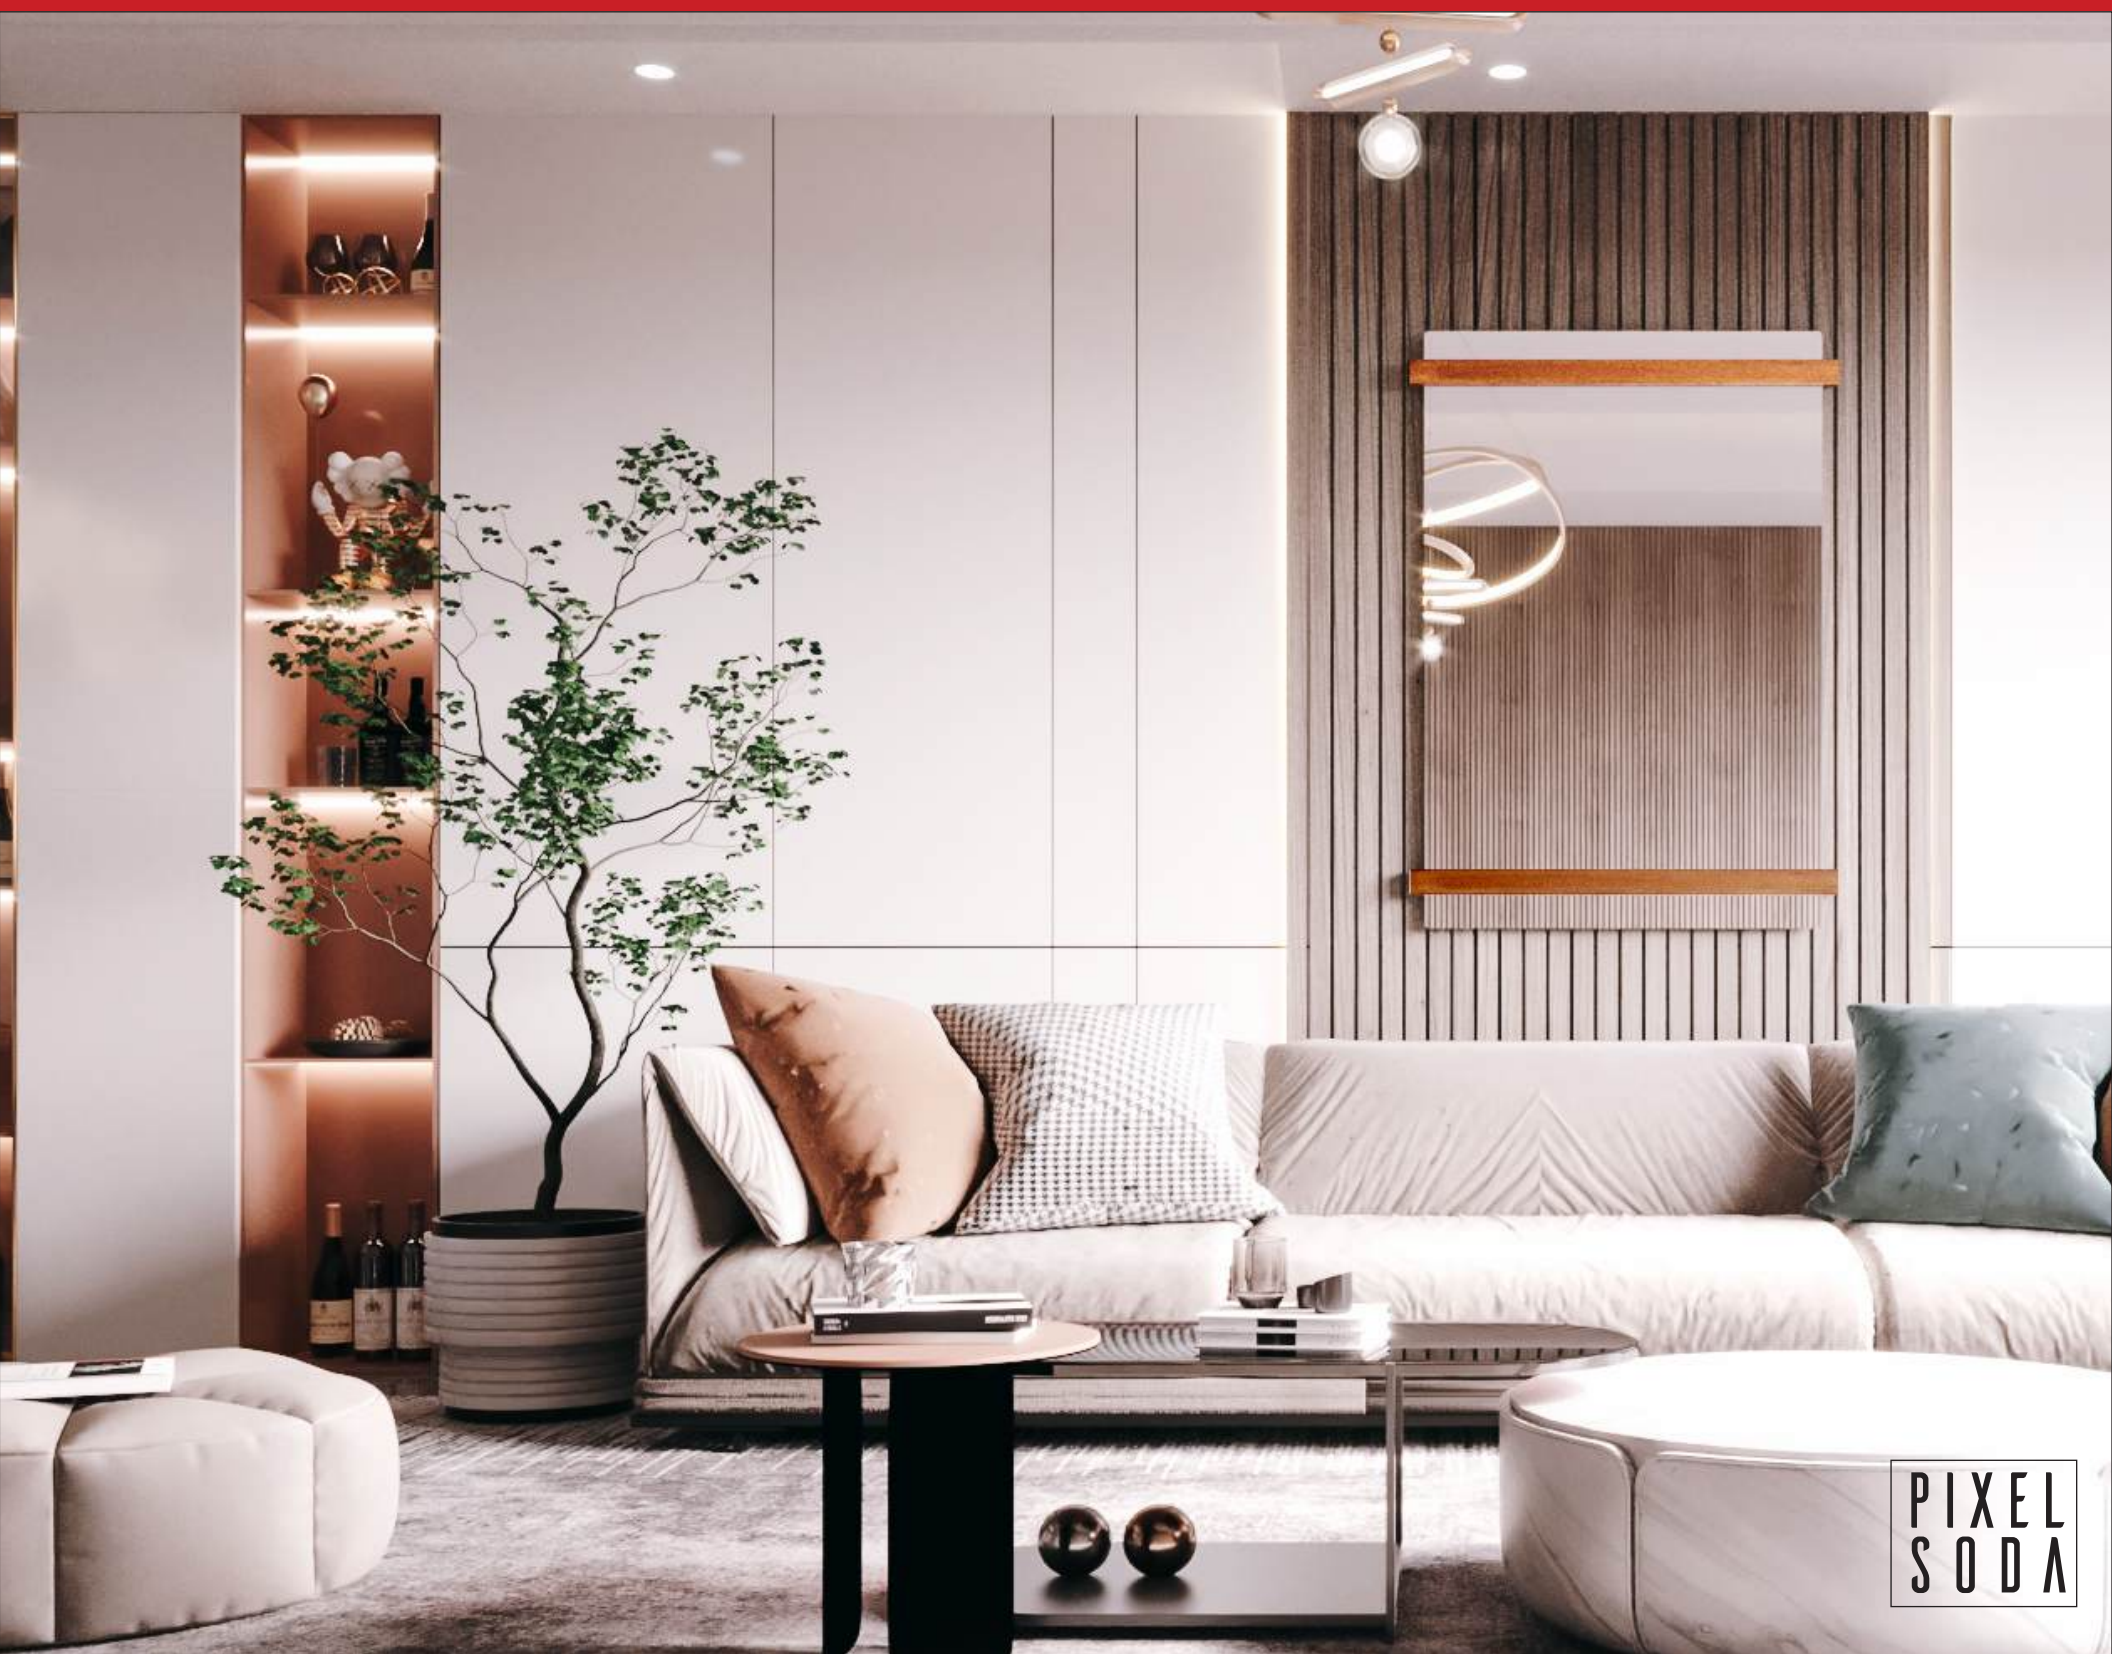

Pixelsoda is a product design studio that specialises in furniture design. Our designs celebrate the honesty and beauty of natural materials.

Our approach to product design is focused on reimagining and making products that are unique and timeless.

At Pixelsoda, we bring moments of delight into living spaces through our statement-making furniture pieces. Each product we produce is made with care and attention to detail, reflecting our commitment to quality and craftsmanship.

PIXEL
SODA

Size - 1200mmx500mmx22mm | **Frame** - Solid Walnut or White Oak |

Boho Mirror Wall Mirror

PIXEL
SODA

Mirror Size- 1600mmx700mmx22mm | **Frame** - Solid Walnut or White Oak |

Prima Mirror Wall Mirror

PIXEL
SODA

Size - D800mmx22mm | **Frame** - Solid Walnut or White Oak |

Umuhle (you are beautiful) Wall Mirror

PIXEL
SODA

Size - 1200mmx800mmx22mm | **Frame** - Solid Walnut or White Oak |