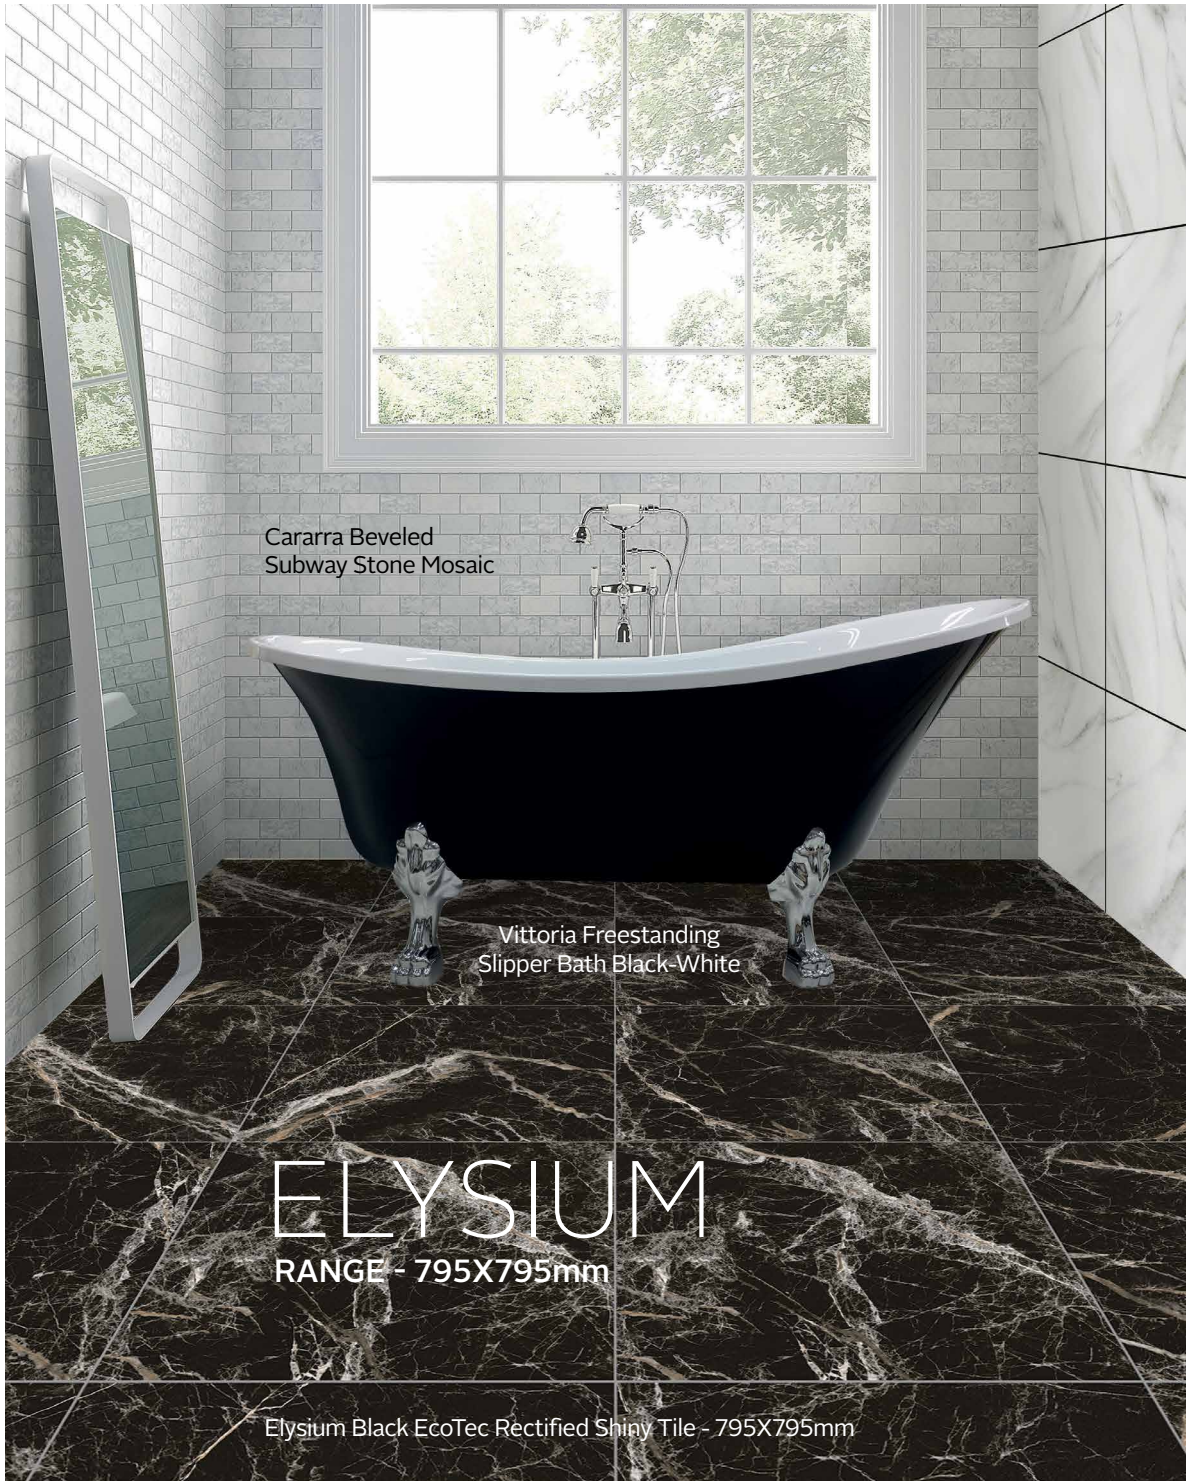

TIVOLI
• PURE ITALIAN CRAFTSMANSHIP •
DA VINCI RANGE

A round modern design that will complement any decor style.

Water saving is 3/6 litre per minute, two position lever

XORA RANGE - 500X500mm

Reproducing the natural beauty and variation found in luxury marble, the XORA tile range is available in Black, Verona and Midnight.

Xora Verona Shiny Tile - 500X500mm

XORA
MIDNIGHT

XORA
BLACK

500X500mm

Carrara Beveled
Subway Stone Mosaic

Victoria Freestanding
Slipper Bath Black-White

ELYSIUM RANGE - 795X795mm

Elysium Black EcoTec Rectified Shiny Tile - 795X795mm

The Elysium EcoTec rectified shiny floor tile range is one of the most recognisable and popular types of marble.

ELYSIUM WHITE

795X795mm

stone LOOK

Scan this QR code for more stone-look products

DOWN-TO-EARTH OR SLEEK AND FASHIONABLE, NATURAL STONE OFFERS SO MUCH VARIETY, WHETHER YOU CHOOSE CLASSIC SLATE, QUARTZITE, LAID-BACK SANDSTONE OR A BRAND-NEW FUSION.