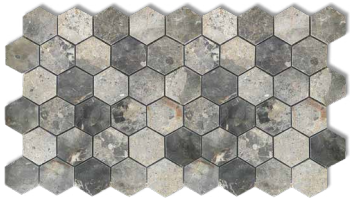

marble LOOK

Scan this QR code for more marble-look products

MARBLE COMES IN A WIDE RANGE OF UNIQUE PATTERNS. IT IS AVAILABLE IN MATT, GLOSS AND SATIN FINISHES THAT IMITATE THE HONED SEMI-POLISHED LOOK.

Ice Grey Hexagon Polished Mosaic

Mystic Grey Hexagon Polished Mosaic

**SAVE UP TO
40 000**
LITRES OF WATER PER YEAR*
THANKS TO THE ADJUSTABLE
DUAL-FLUSH SYSTEM

*Saving based on a household of four people.

Convenient dual-flush buttons **control the amount of water** when flushing