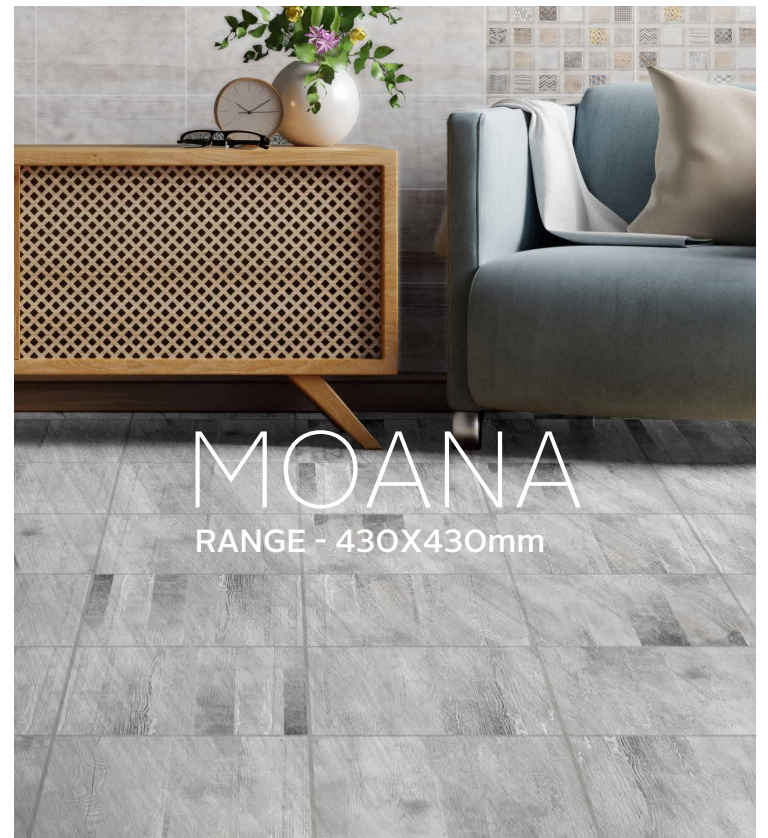

inspired BY DESIGN

Fashion. Quality. Range. Choose from a wide selection to suit your style and home.

Big savings. More style.

Marina White & Marina Feature Wall Tile - 600X300mm

BARNWOOD

Inspired by rustic wooden boards, the Barnwood Whitewashed EcoTec rectified floor tiles recreate the look of raw timber.

wood LOOK

SURROUND YOURSELF WITH THE WARM AND NATURAL TONES OF TIMBER.

Scan this QR code for more wood-look products

MOANA RANGE - 430X430mm

HOUTBAY BROWN

The Origins Houtbay Brown EcoTec matt porcelain floor tile is a matt-finish tile with an authentic real-wood effect.

GREY

BEIGE

430X430mm

Designed to look as if it's lived a little, the Moana floor tile range reproduces the wood grain, weathering and scuffs of well-worn floorboards.

SAVE THE PLANET ONE TILE AT A TIME

The manufacturing process of EcoTec tiles emits 40% less CO₂, compared to imported tiles, lowering your carbon footprint.

— 420X635mm —

SLIP-RESISTANT
SUITABLE FOR OUTDOOR AREAS

RUSTIC
PATTERN
RANGE - 350X350mm

— 350X350mm —

The Rustic Pattern floor tile range creates an interesting yet natural floor in your home.

QUALITY

GUARANTEED FROM OUR FACTORIES TO YOUR HOME!