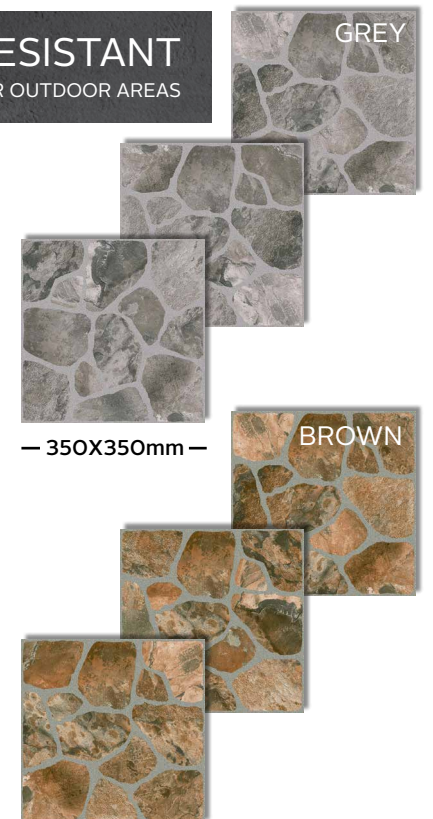

Augrabies
Brown EcoTec
Floor Tile -
710X280mm

By minimising our carbon footprint today, we hope to save the planet for future generations.

KILIMANJARO
Capture the African Landscape

The Kilimanjaro Maxeke Rust EcoTec floor tile has an organic charm that is enhanced by a special glaze application, giving it a granular, textured surface. It creates a natural earthy feel to complete a beautiful home.

— 420X635mm —

SLIP-RESISTANT
SUITABLE FOR OUTDOOR AREAS

RUSTIC
PATTERN
RANGE - 350X350mm

— 350X350mm —

The Rustic Pattern floor tile range creates an interesting yet natural floor in your home.

QUALITY

GUARANTEED FROM OUR FACTORIES TO YOUR HOME!