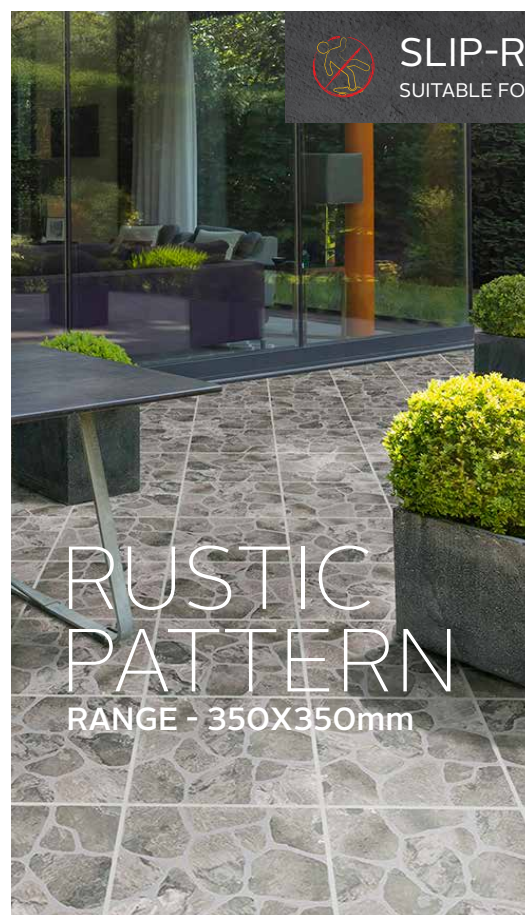

Augrabies
Brown EcoTec
Floor Tile -
710X280mm

By minimising our carbon footprint today, we hope to save the planet for future generations.

KILIMANJARO
Capture the African Landscape

The Kilimanjaro Maxeke Rust EcoTec floor tile has an organic charm that is enhanced by a special glaze application, giving it a granular, textured surface. It creates a natural earthy feel to complete a beautiful home.

— 420X635mm —

SLIP-RESISTANT
SUITABLE FOR OUTDOOR AREAS

RUSTIC
PATTERN
RANGE - 350X350mm

— 350X350mm —

The Rustic Pattern floor tile range creates an interesting yet natural floor in your home.

QUALITY

GUARANTEED FROM OUR FACTORIES TO YOUR HOME!