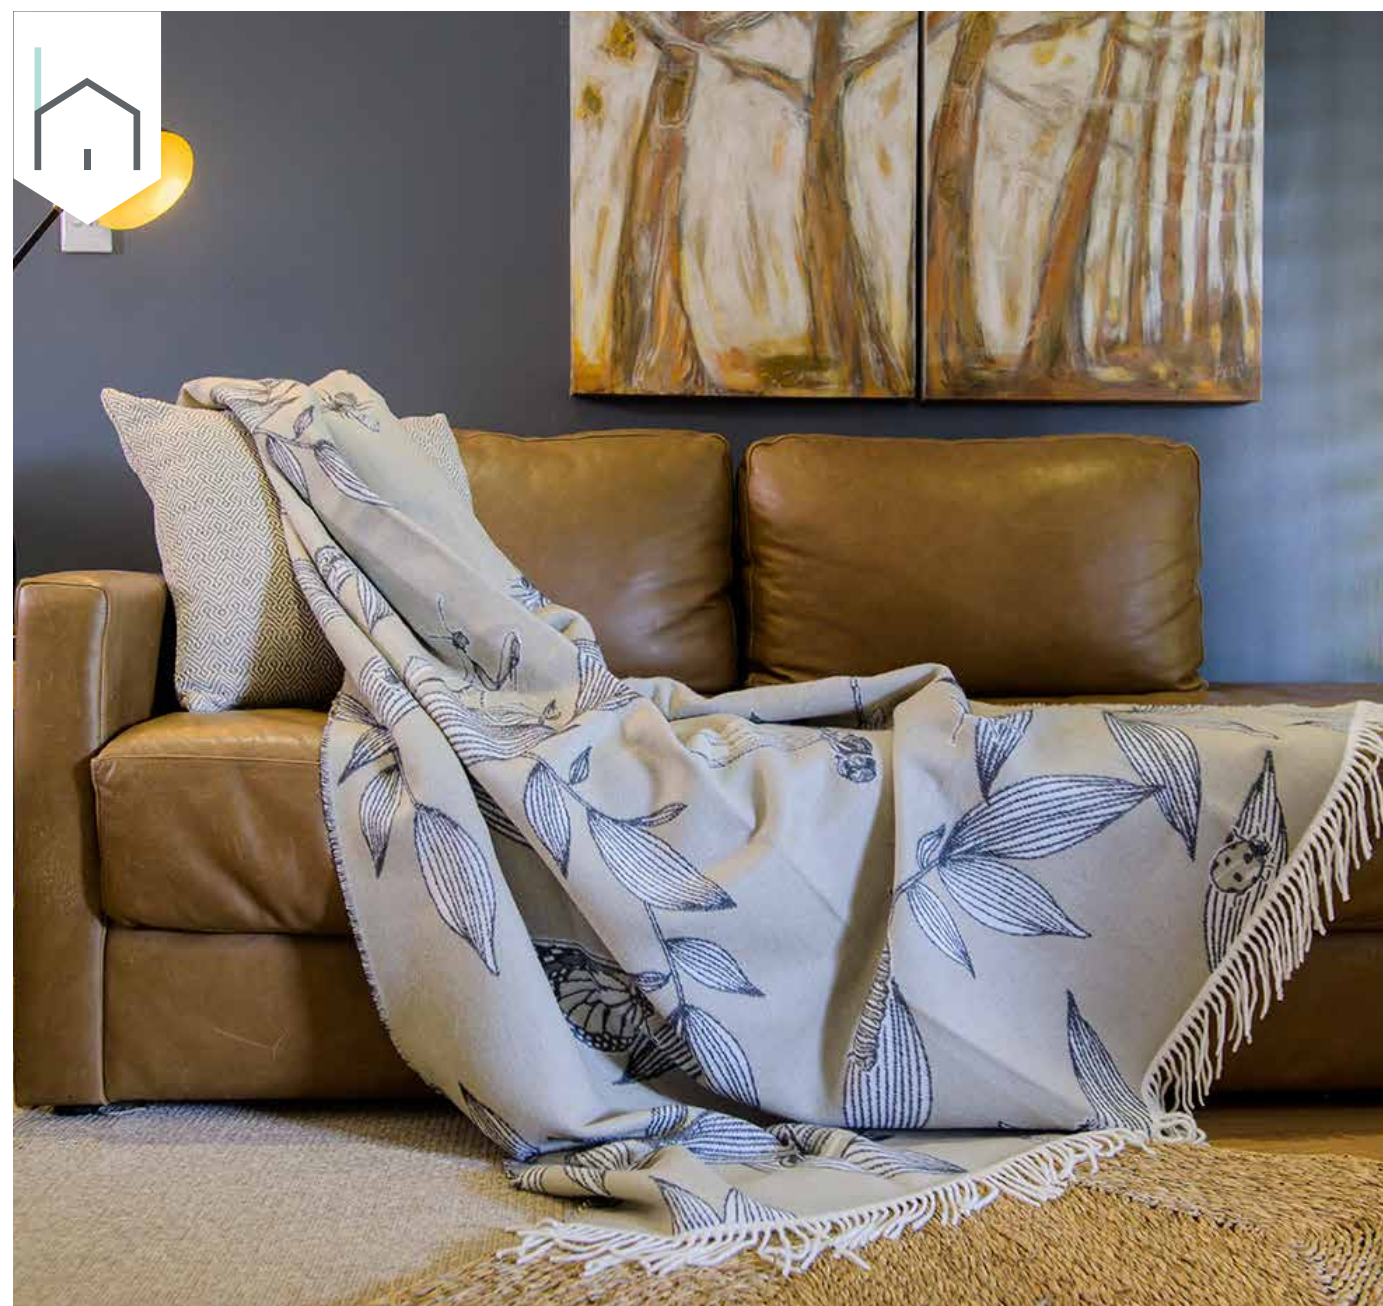

**STYLE** Pigments  
**COMPOSITION** 100% Super soft acrylic  
**GSM** 260 g/m<sup>2</sup>  
**SIZE (cm)** 150 x 200  
**SIZE (inches)** 60" x 80"

HUNTER / COCOA  
 MYU5170104HE

Bella Vita

This unique throw is woven with an intricate triple-weft weave. This allows for the creation of bold and colourful designs.