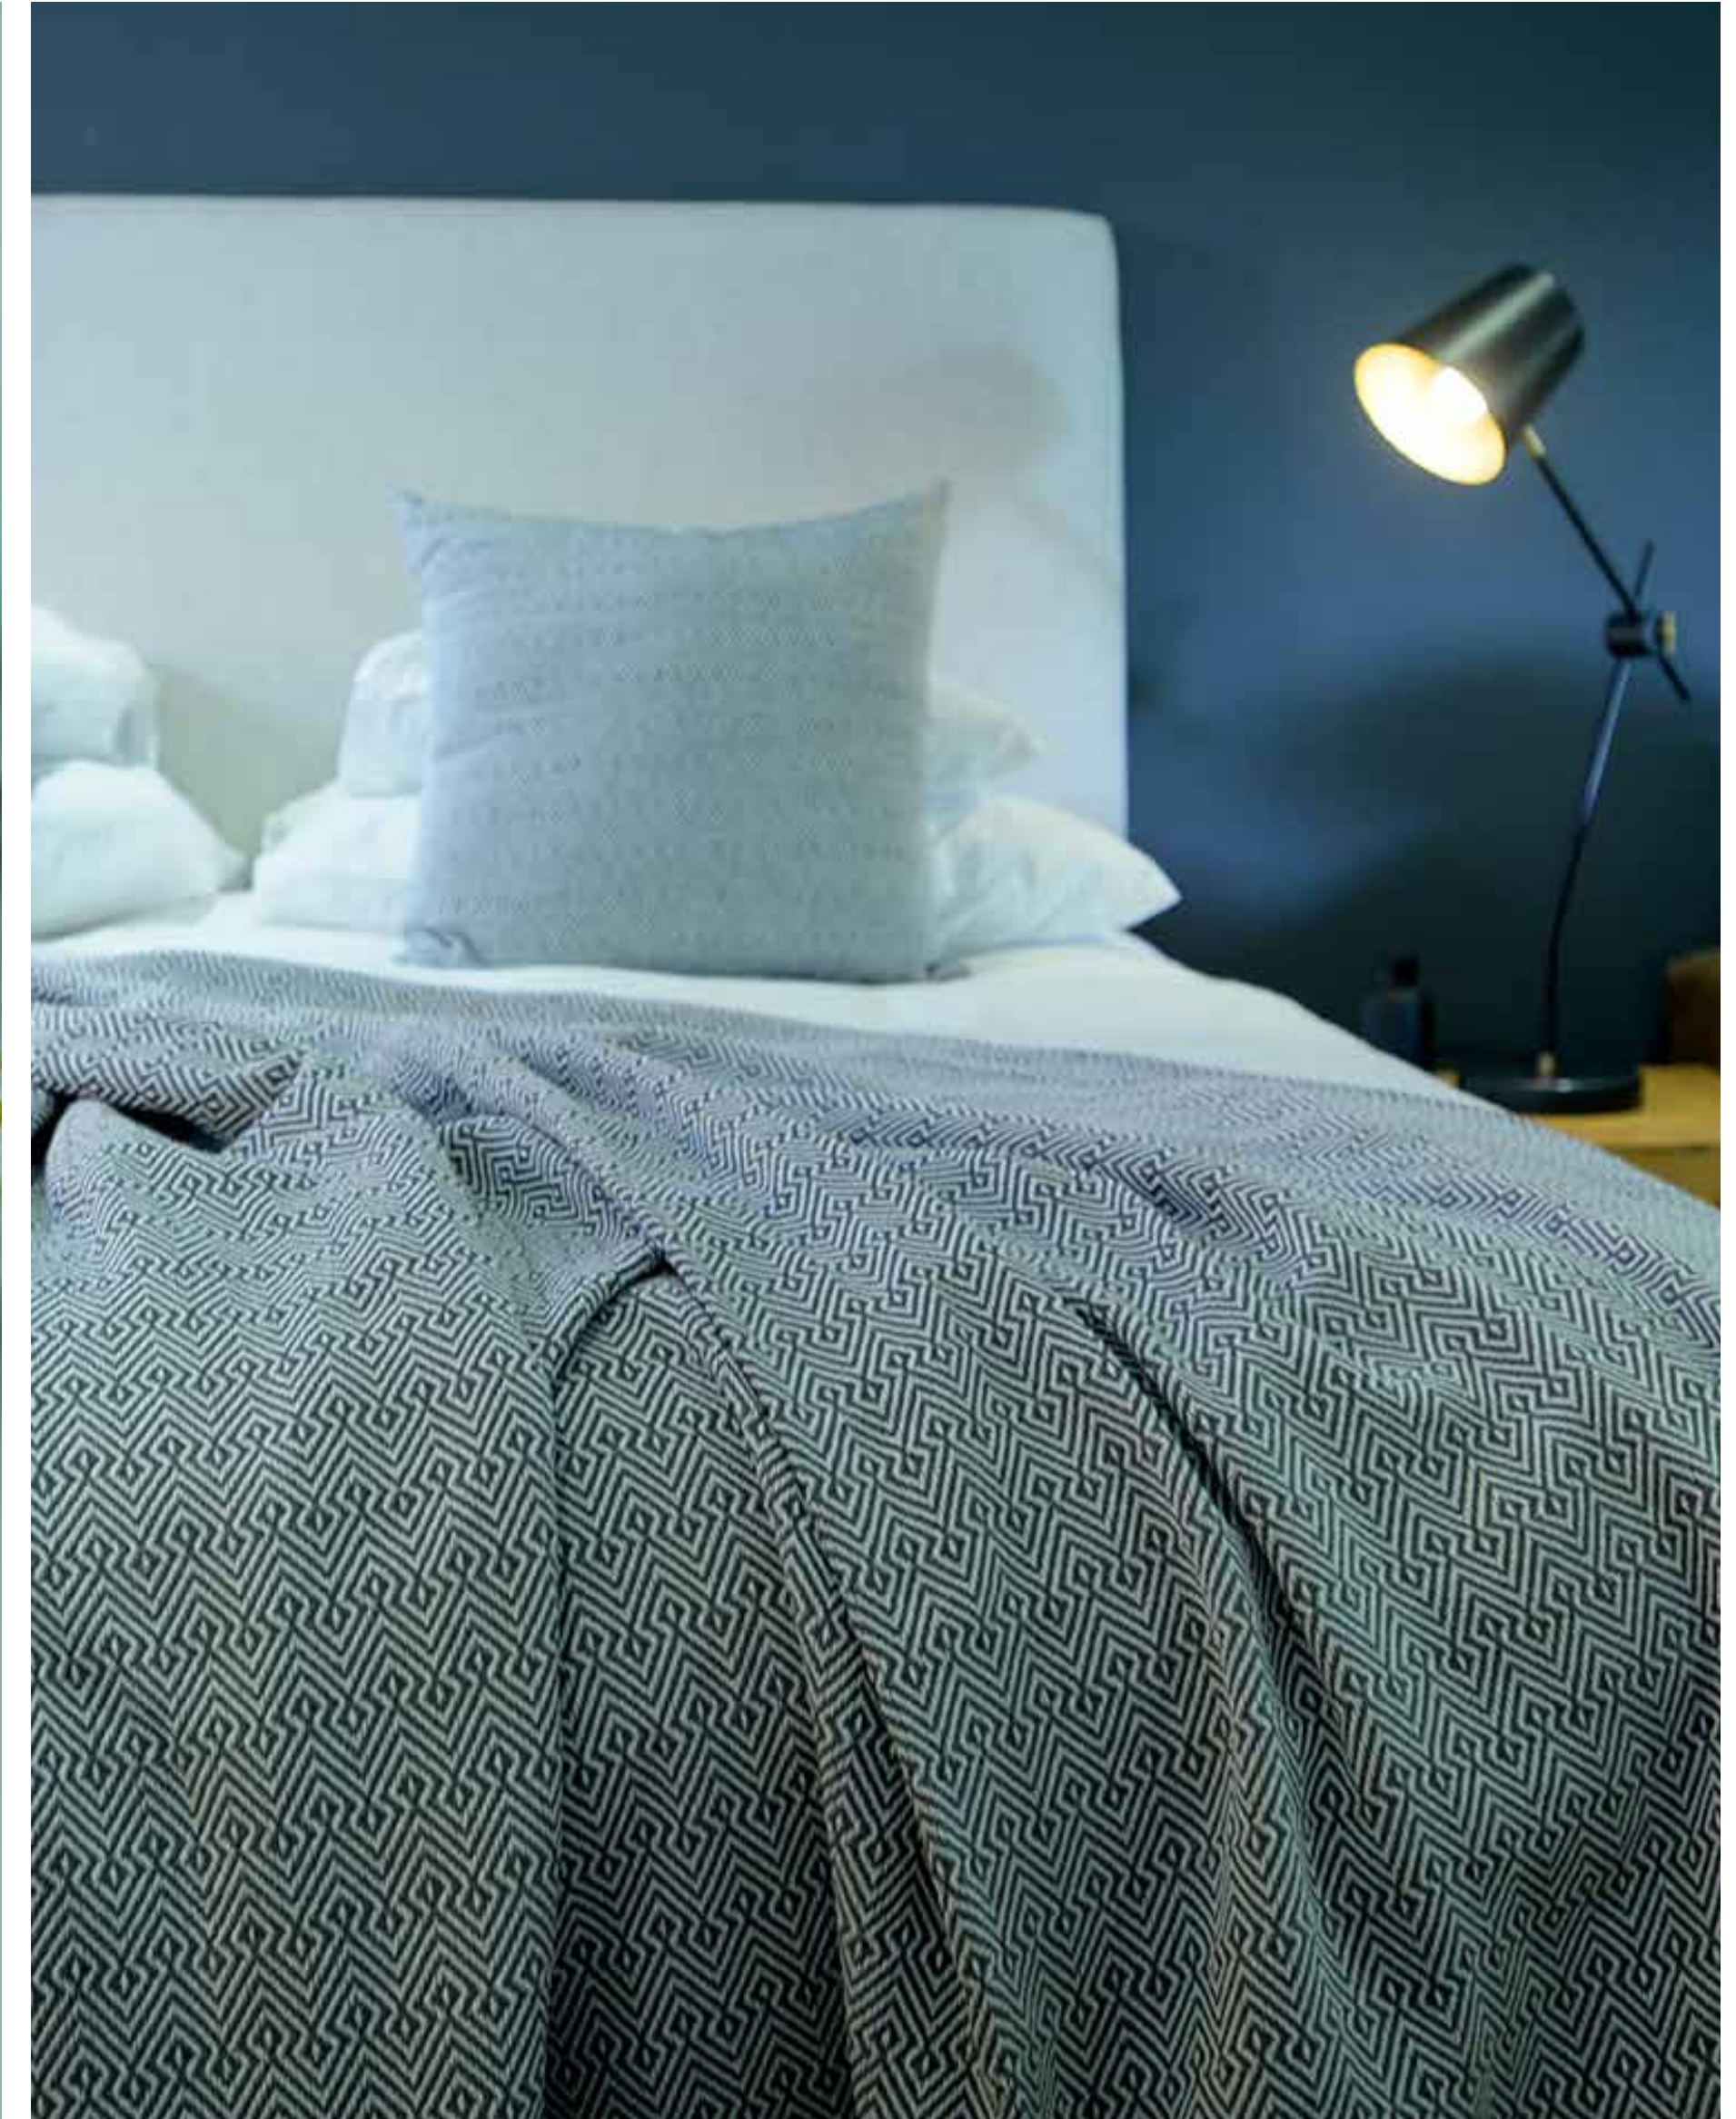

BLACK / WHITE  
PSU5160804HE

COBBLESTONE / NATURAL  
PSU5160812HE

OLIVE / NATURAL  
PSU5160811HE

IRON / WHITE  
PSU5160801HE

NUGGET GOLD / WHITE  
PSU5160808HE

EGGSHELL / WHITE  
PSU5160807HE

<b>STYLE</b>	Cascade
<b>COMPOSITION</b>	50% Cotton / 50% Super soft acrylic
<b>GSM</b>	400 g/m <sup>2</sup>
<b>SIZE (cm)</b>	200 x 240
<b>SIZE (inches)</b>	80" x 95"