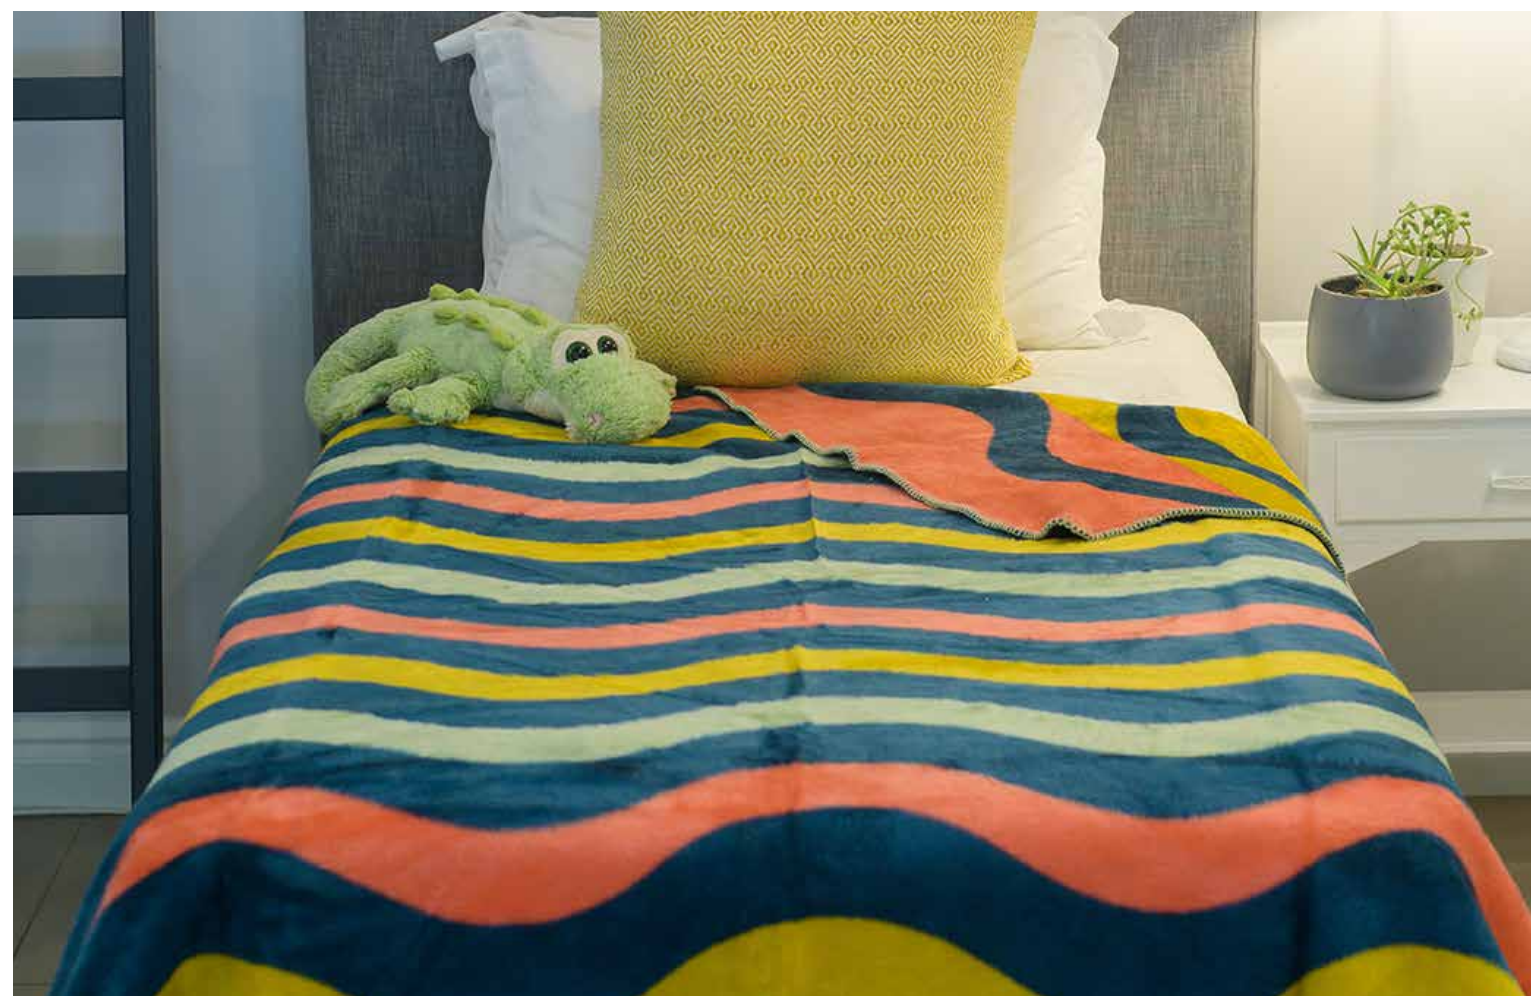

NAVY / RED
TMU5970108HE

TEAL / DARK CORAL
TMU5970110HE

BOTTLE / NUGGET GOLD
TMU6070107HE

STYLE Rhythm
COMPOSITION 90% Acrylic / 10% Poly/cotton
GSM 480 g/m²
SIZE (cm) 150 x 200
SIZE (inches) 60" x 80"

STYLE Awesomeness