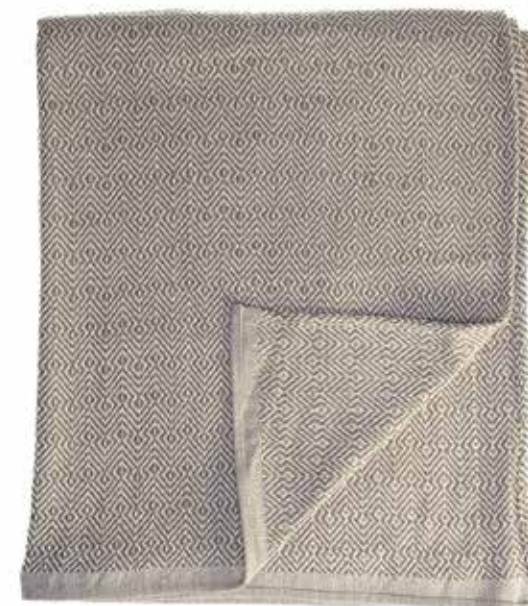

NAVY / NORTH SEA  
PPU2490106HE

NAVY / AQUAMARINE  
PPU2490105HE

COCOA / HUNTER  
PPU2490104HE

Protea Throw

This generously sized cotton rich throw can be used as a bed or sofa cover. The use of colour and design is accentuated through the art of dobby weaving creating a subtle, textured finish.

BLACK / WHITE  
PSU5160804HE

COBBLESTONE / NATURAL  
PSU5160812HE

OLIVE / NATURAL  
PSU5160811HE

IRON / WHITE  
PSU5160801HE

NUGGET GOLD / WHITE  
PSU5160808HE

EGGSHELL / WHITE  
PSU5160807HE

<b>STYLE</b>	Cascade
<b>COMPOSITION</b>	50% Cotton / 50% Super soft acrylic
<b>GSM</b>	400 g/m <sup>2</sup>
<b>SIZE (cm)</b>	200 x 240
<b>SIZE (inches)</b>	80" x 95"