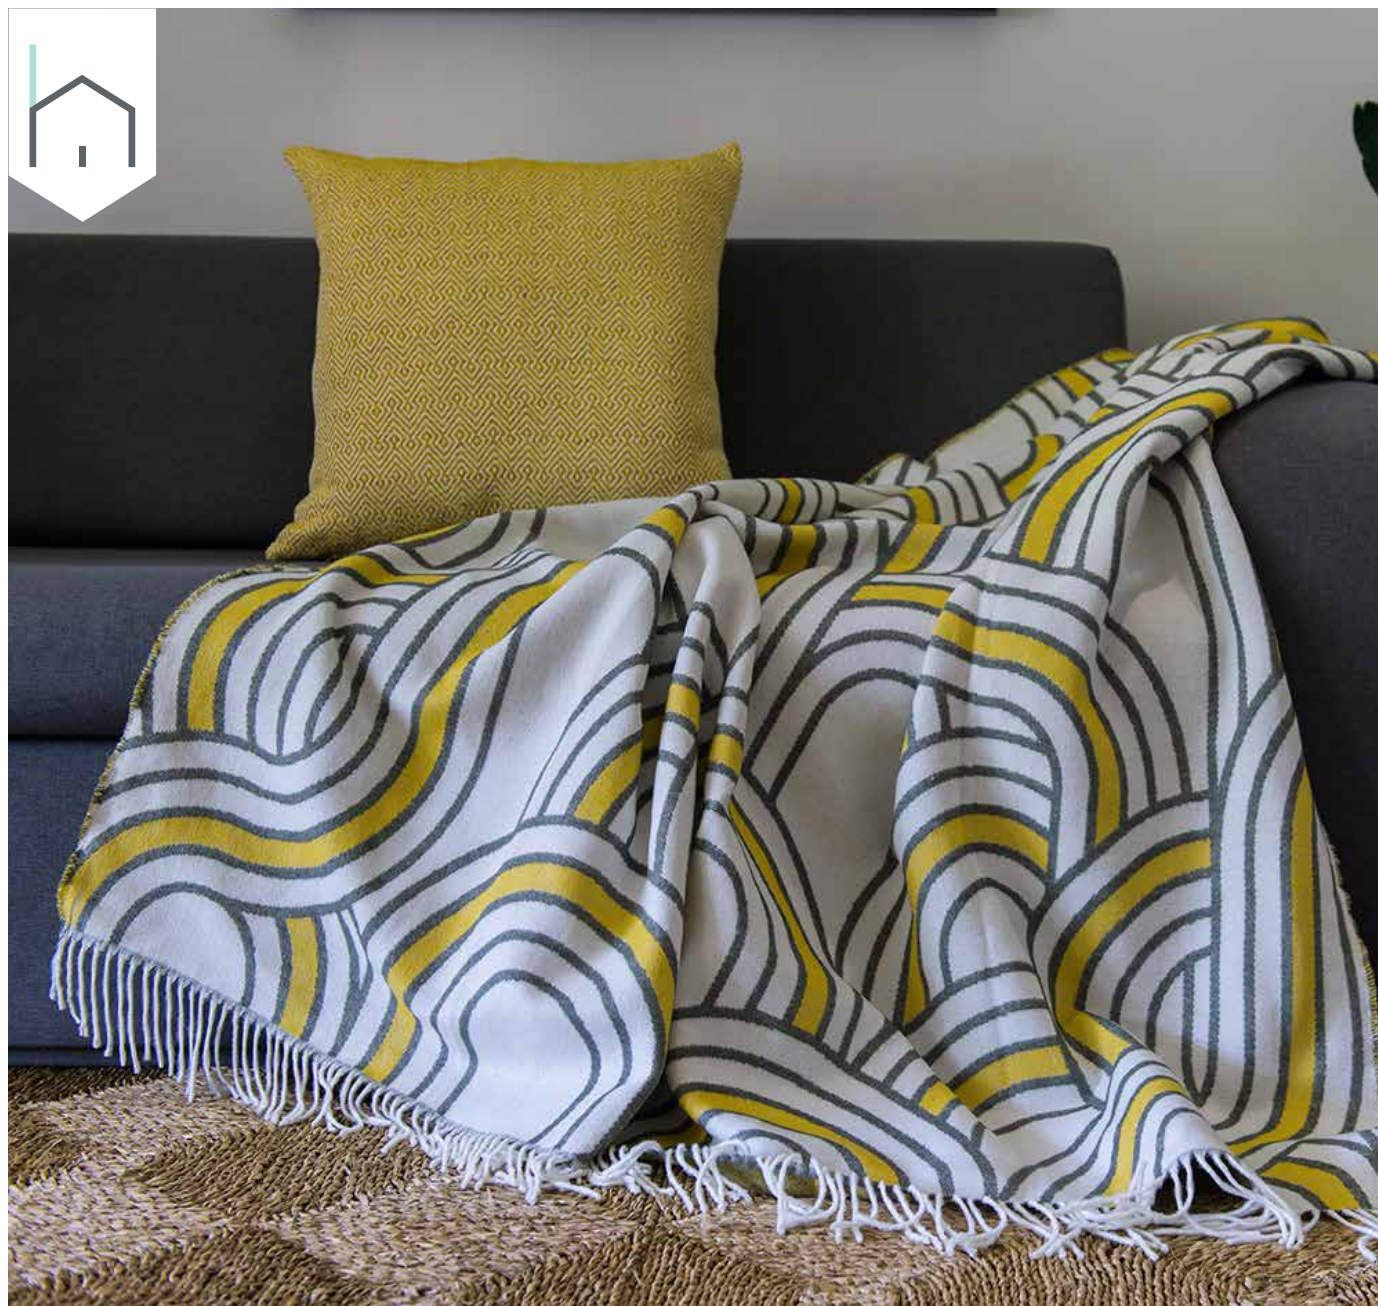

STYLE	Retro
COMPOSITION	100% Super soft acrylic, Triple jacquard weave
GSM	360 g/m²
SIZE (cm)	150 x 200
SIZE (inches)	60" x 80"