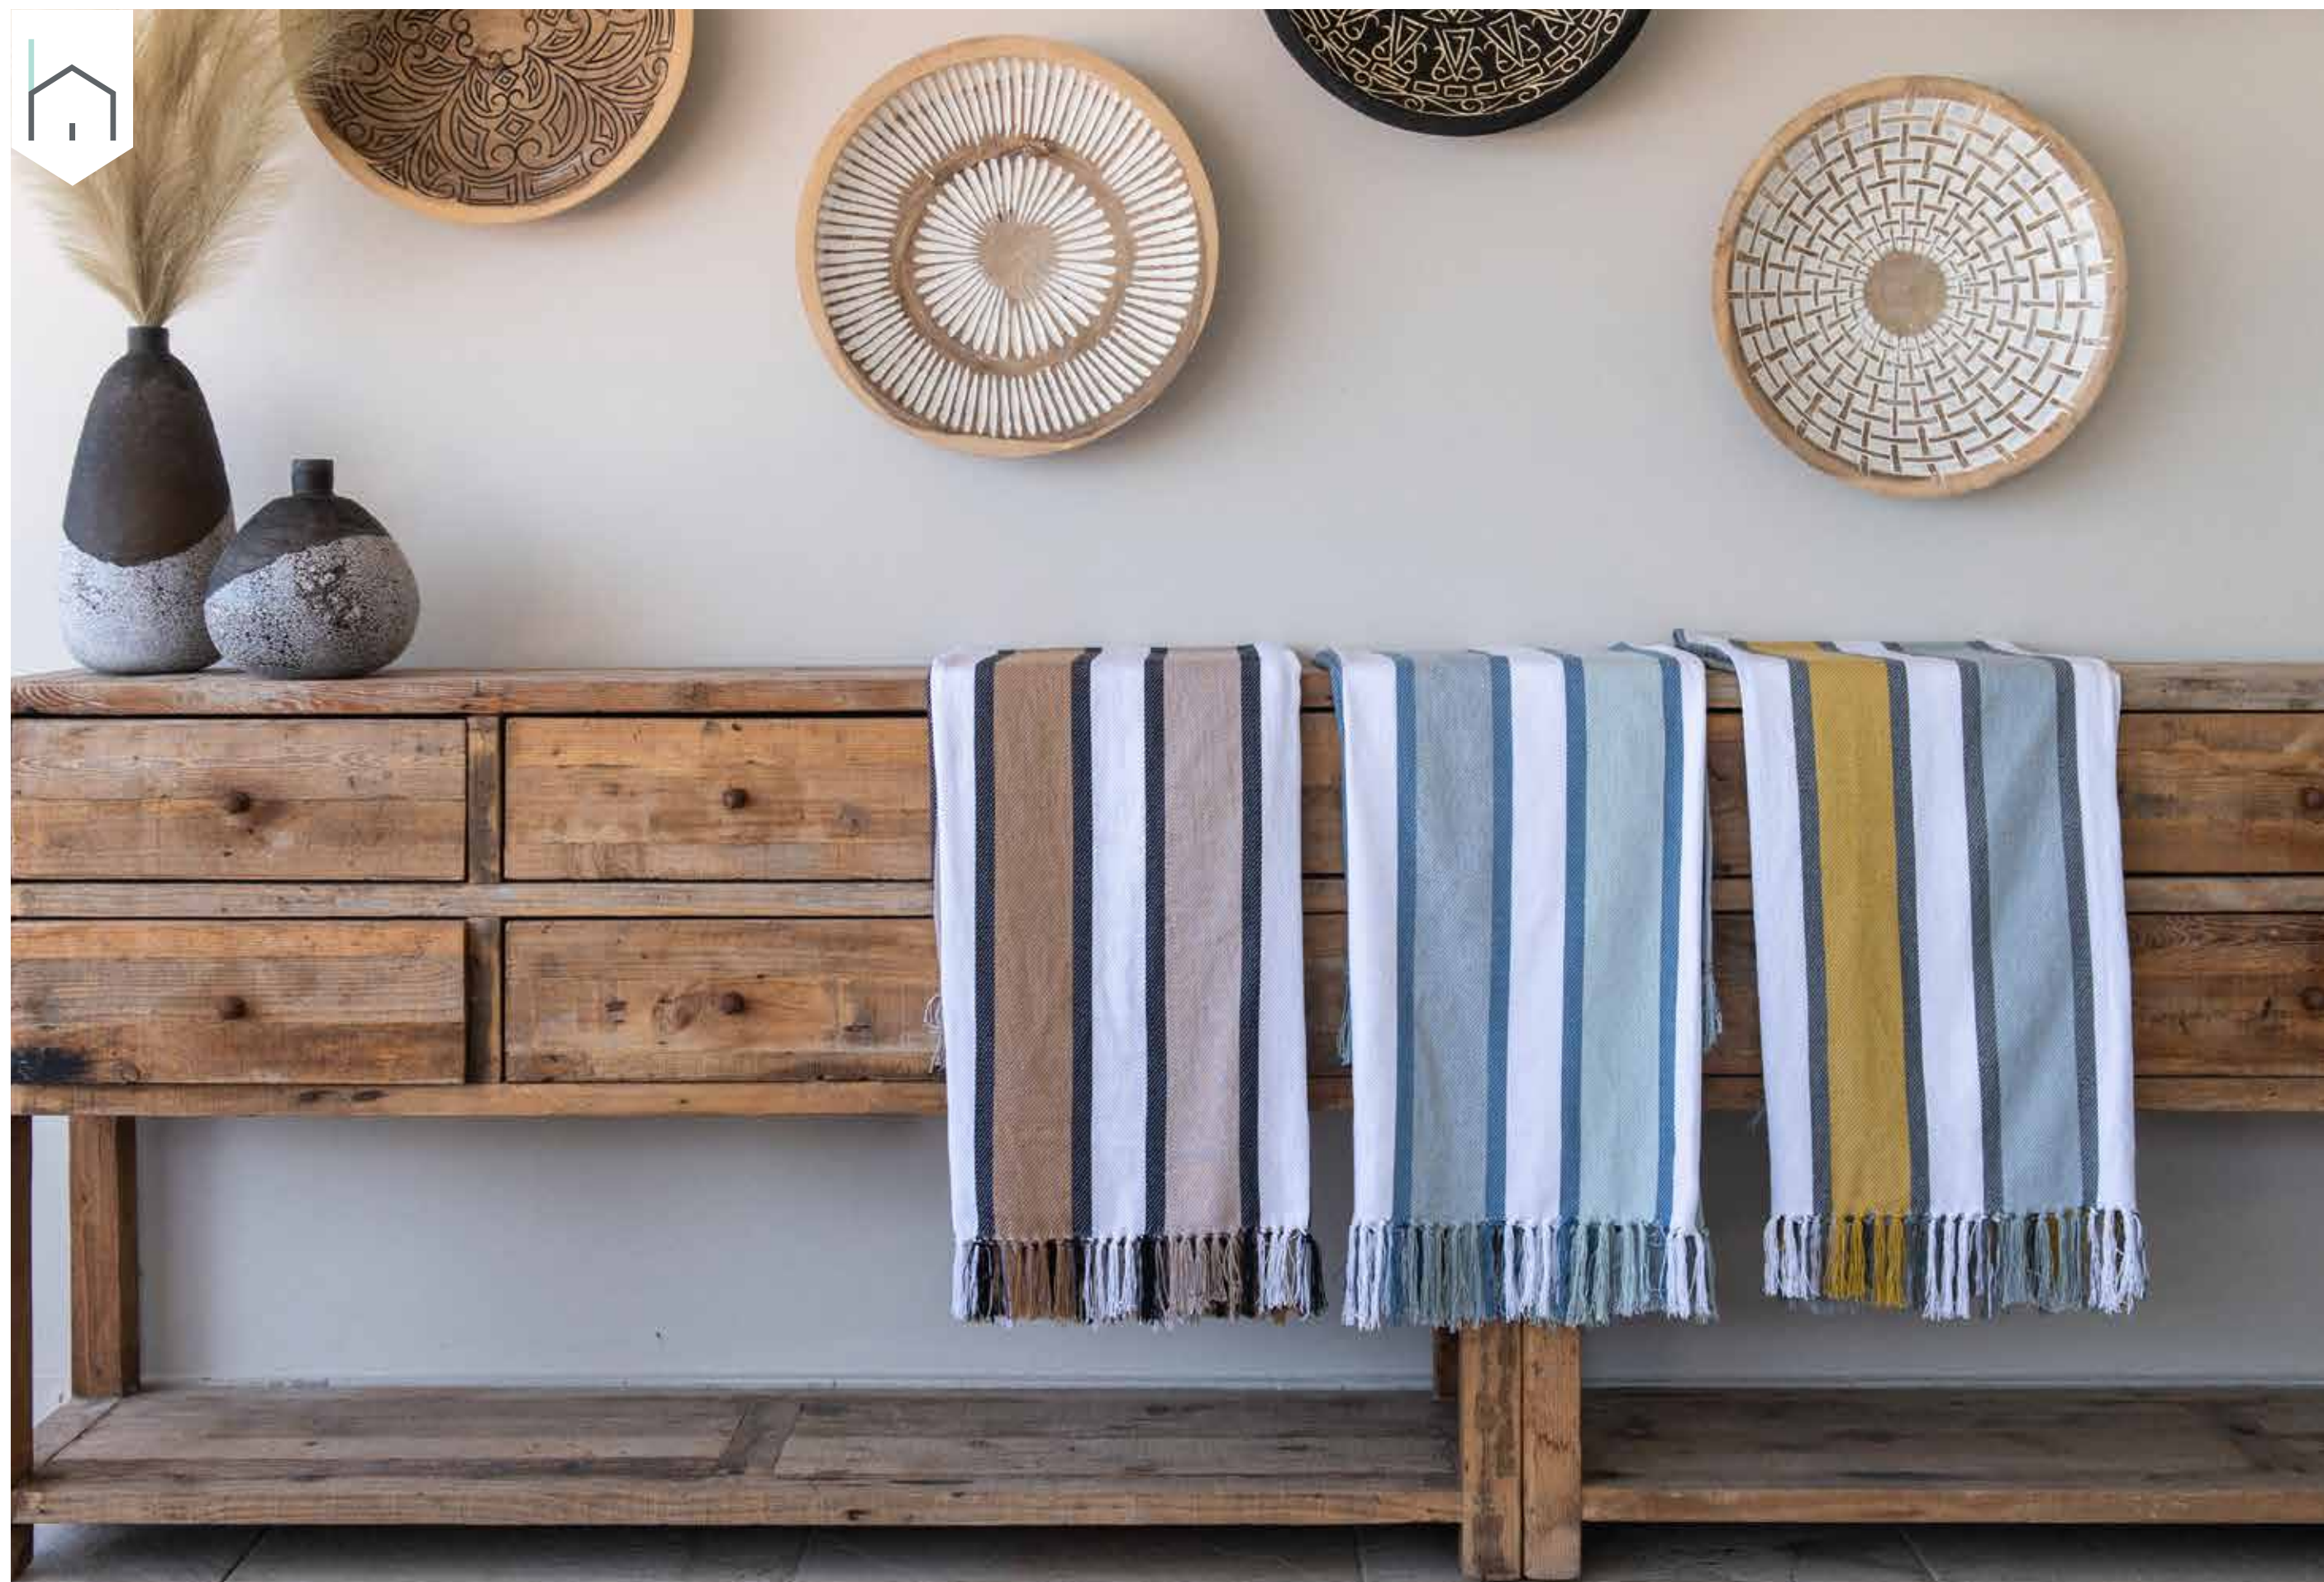

---

<b>STYLE</b>	Candy Stripe
<b>COMPOSITION</b>	100% Acrylic, Waffle weave
<b>GSM</b>	310 g/m <sup>2</sup>
<b>SIZE (cm)</b>	150 x 200
<b>SIZE (inches)</b>	60" x 80"

These unbrushed cotton rich throws are suitable for both indoor and outdoor use. With its hand-knotted fringes and contemporary striped designs, the Protea Pinstripe is the ideal versatile throw.