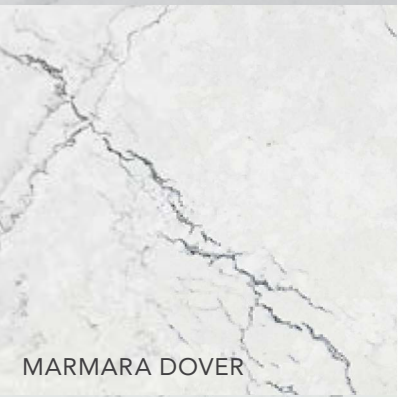

MARMARA DOVER

NOVA CALACATTA BOOKMATCH

BIANCO ARANA  
20mm Polished

STATUARIO  
20mm Honed

MARMARA DOVER  
20mm Polished

NOVA CALACATTA BOOKMATCH  
20mm Polished

GOLDEN CARRARA

GRIGIO CARRARA