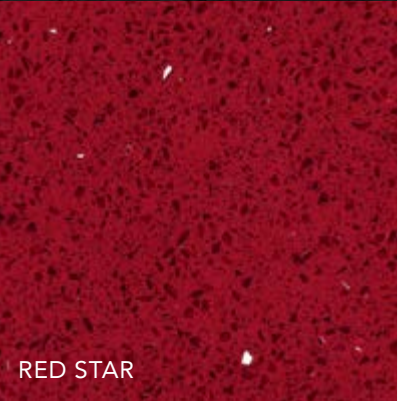

NERO AZUL

RED STAR