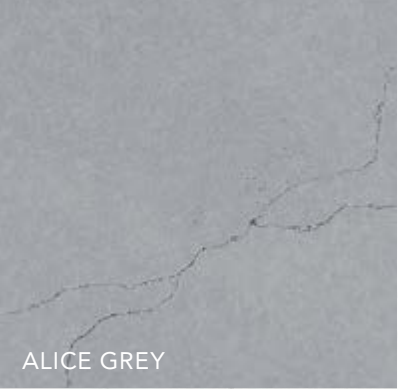

MARMARA DOVER

NOVA CALACATTA BOOKMATCH

BIANCO ARANA  
20mm Polished

STATUARIO  
20mm Honed

MARMARA DOVER  
20mm Polished

NOVA CALACATTA BOOKMATCH  
20mm Polished

GOLDEN CARRARA

GRIGIO CARRARA