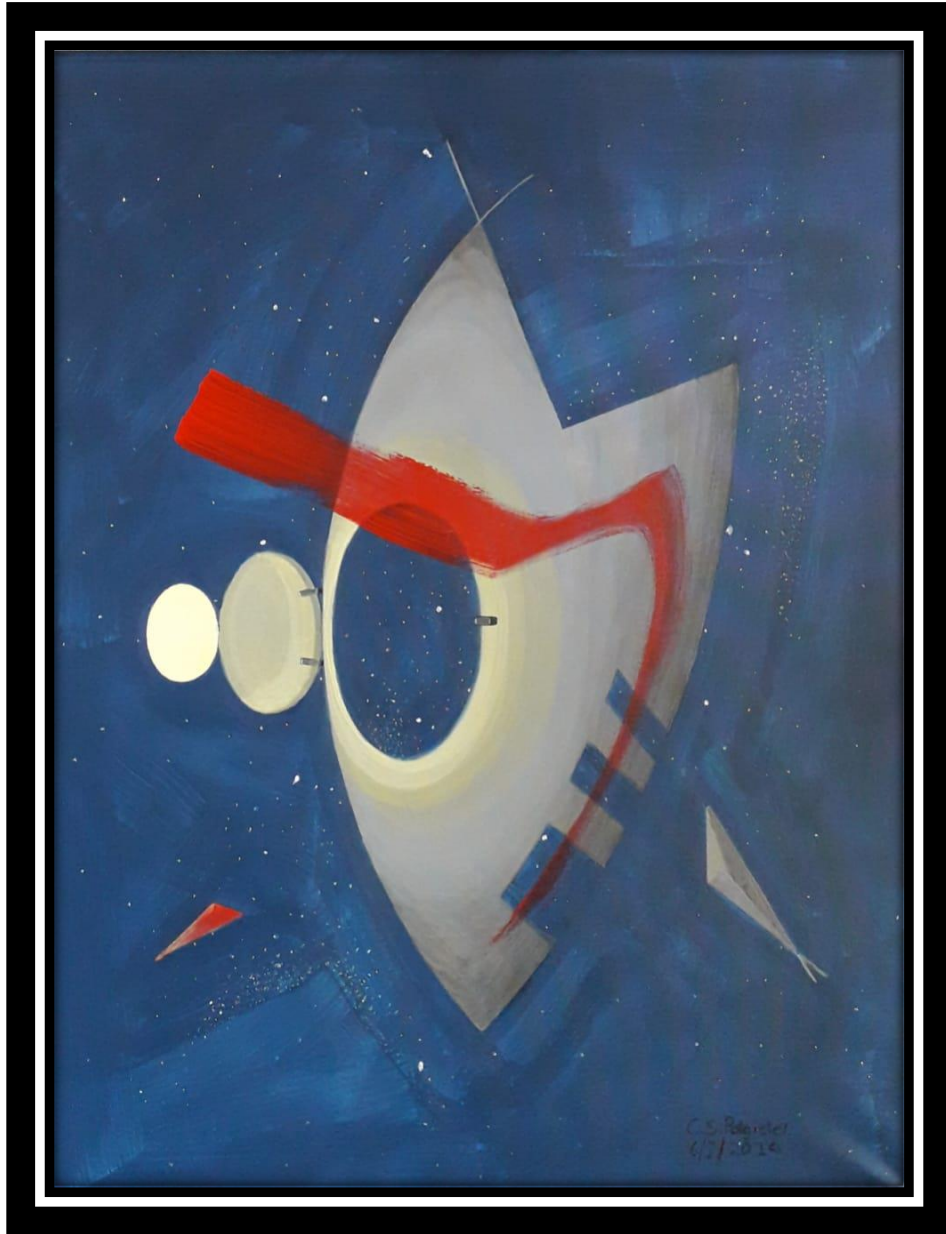

****** Currently no website or Social media links ******

His personal Facebook shows a page where his artwork is stored

Title: Rebirth – Dimensions: 1000 x 760 mm
Medium: Acrylic paint on stretched canvas

Title: HAMMOCK– Dimensions: 760 x 610 mm

Medium: Acrylic paint on stretched canvas

Title: SCARLET FEATHERS – **Dimensions:** 760 x 610 mm

Medium: Acrylic paint on stretched canvas

Title: DARK MATTER 1 – **Dimensions:** 760 x 610 mm

Medium: Acrylic paint on stretched canvas

Title: MULTI BANG – **Dimensions:** 760 x 610 mm

Medium: Acrylic paint on stretched canvas

Title: GRAVIDAS – Dimensions: 1150 X 750mm

Medium: Acrylic paint on stretched canvas