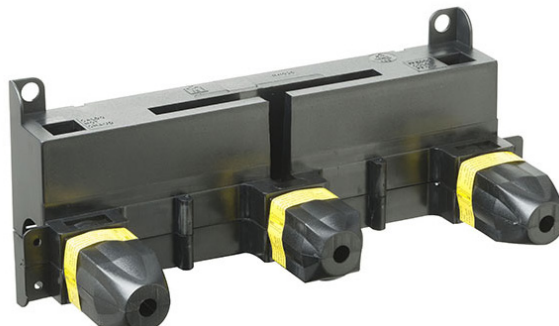

I-Box 3 Holes Wall Mounted Basin
27753