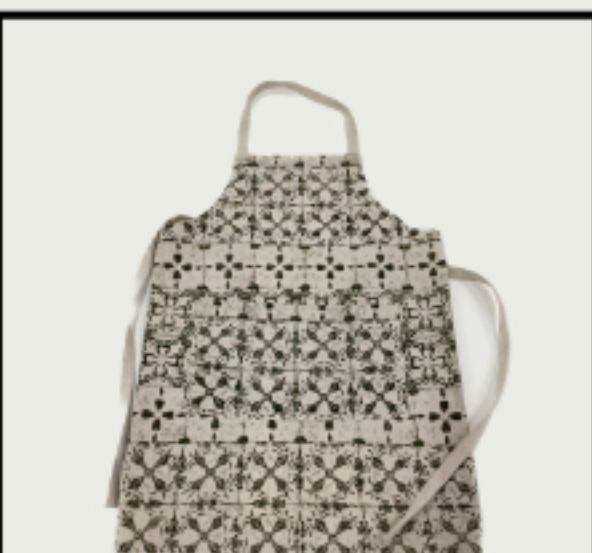

# Patterns and Tiles

Runner Hollandaise  
100% Hemp/Cotton  
45 x 150 cm

Runner Spanic Navy  
100% Hemp/Cotton  
45 x 150 cm

Runner Palm  
100% Hemp/Cotton  
45 x 150 cm

Runner Mexi Grey  
100% Hemp/Cotton  
45 x 150cm