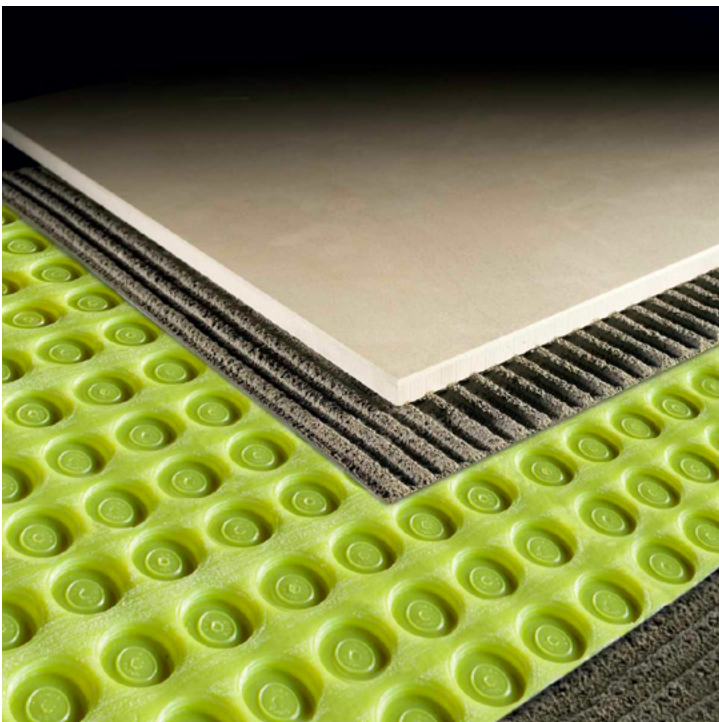

Coverage (m²): 30m²

Length (m): 30m

Height (mm): 3mm

Width (m): 1m

Suitable Areas: Indoor Areas

Not included: Foiltec corners and junctions (if required)

Country of manufacturer: Italy

Eco-friendly: Yes

Guarantee: UE warranty 2 years

Please note: Membrane is placed between tile and substrate and bonded using appropriate mortar-based adhesive.

Sure Strip Round Edge Aluminium Trim 10mm

Sure Strip's Round Edge tile trim is made of aluminium and has a semi-round face that is 10mm high.