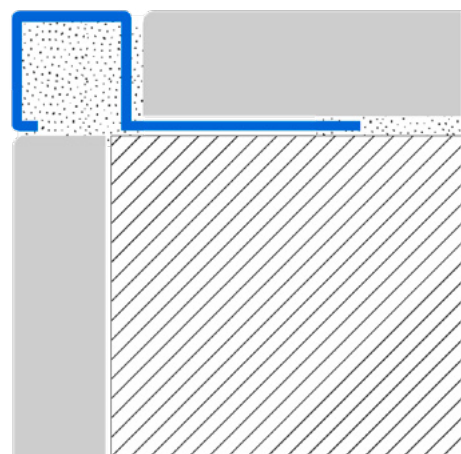

Length (m): 2.7m

Height (mm): 12.5mm

Suitable Areas: Indoor Areas

Not included: End caps SJC (if required)

Country of manufacturer: Italy

Eco-friendly: Yes

Guarantee: UE warranty 2 years

Profilitec Square Jolly Stainless Steel Trim 10mm