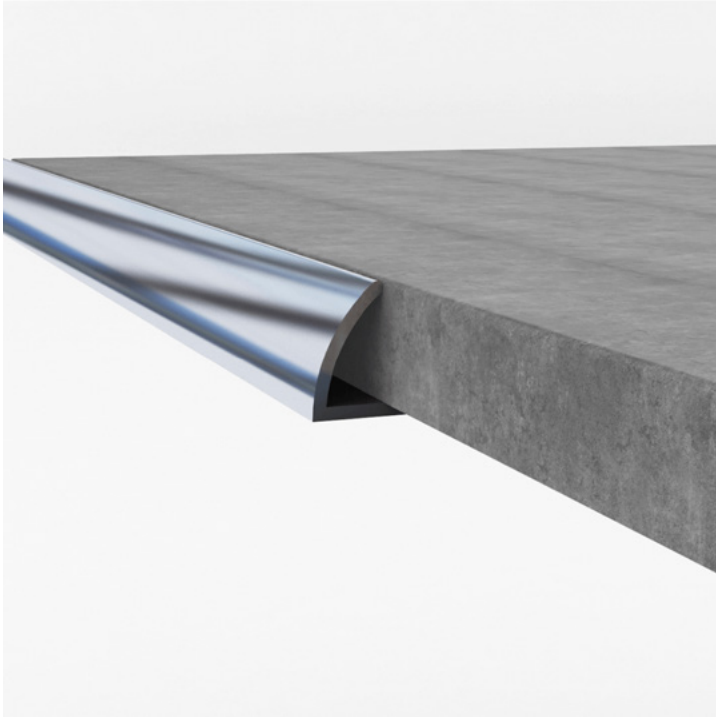

This trim is an ideal alternative to the straight edge profile trim.

It will protect wall and floor tiles in domestic and commercial spaces.

SKU: 010-REA10

Brand: Sure Strip
Range / Collection: Trims
Suitable for: Tiles (walls and floors)
Material: Aluminium
Colour: Aluminium
Height (mm): 10mm
Length (mm): 2.5mm
Country of manufacturer: South Africa

Sure Strip Round Edge Aluminium Trim 12mm

Sure Strip's Round Edge tile trim is made of aluminium and has a semi-round face that is 12mm high.

This trim is an ideal alternative to the straight edge profile trim.