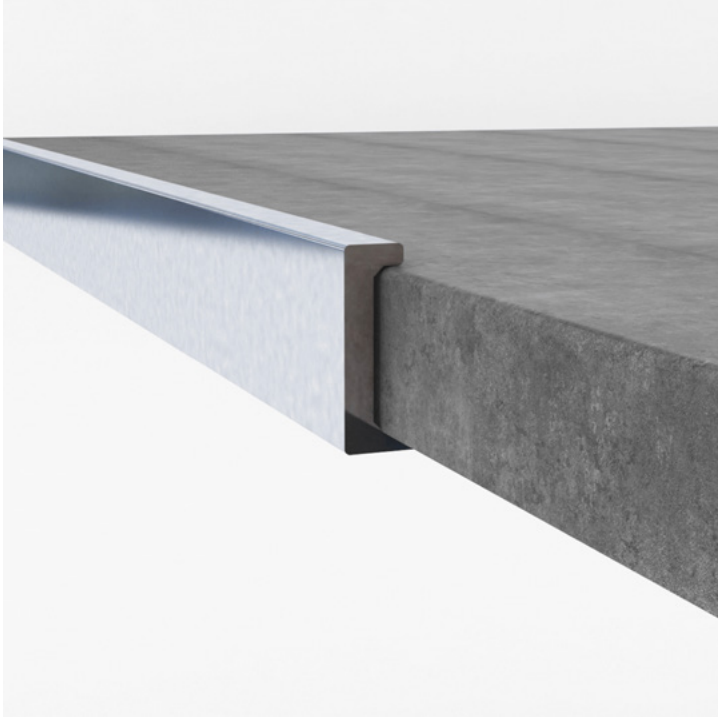

This versatile trim is an ideal alternative to the round edge profile trim.

It will protect vertical or horizontal wall and floor tiles in domestic and commercial spaces.

SKU: 010-QEA12

Brand: Sure Strip
Range / Collection: Trims
Suitable for: Tiles (walls and floors)
Material: Aluminium
Colour: Aluminium
Height (mm): 12mm
Width (mm): 10mm
Length (mm): 2.5mm
Country of manufacturer: South Africa

Square Edge Aluminium

Sure Strip Straight Edge Aluminium Trim 10mm

Sure Strip's Straight Edge tile trim is made of aluminium and 10mm high.

This trim has been designed to give a clean, straight and protective finish to all tiling applications.