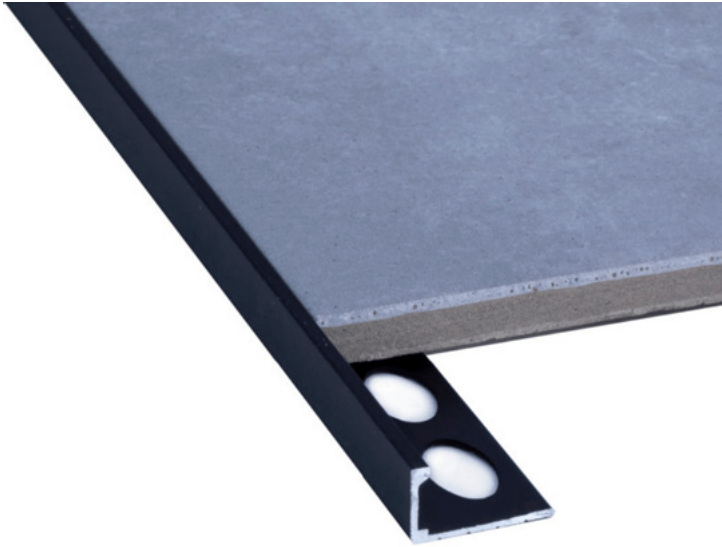

Kirk Straight Edge Charcoal Black Aluminium Trim 12mm

Kirk Trading's aluminium trim is from their Straight Edge range.

This charcoal black powder-coated trim serves as an edge protector and decor trim.

It is ideal for indoor and outdoor wall mosaics and tiles.

SKU: 002-ASE120.CB

Brand: Kirk Trading

Range / Collection: Trim (Straight Edge)

Suitable for: Tiles, Mosaics (walls and limited foot traffic domestic floors)

Material: Aluminium (Grade 6063 T5)

Colour: Charcoal Black

Length (mm): 2500mm

Height (mm): 12mm

Width (mm): 20mm

Suitable Areas: Indoor, Outdoor Areas

Country of manufacturer: South Africa

Extra info: For 10-11mm thick mosaics and tiles