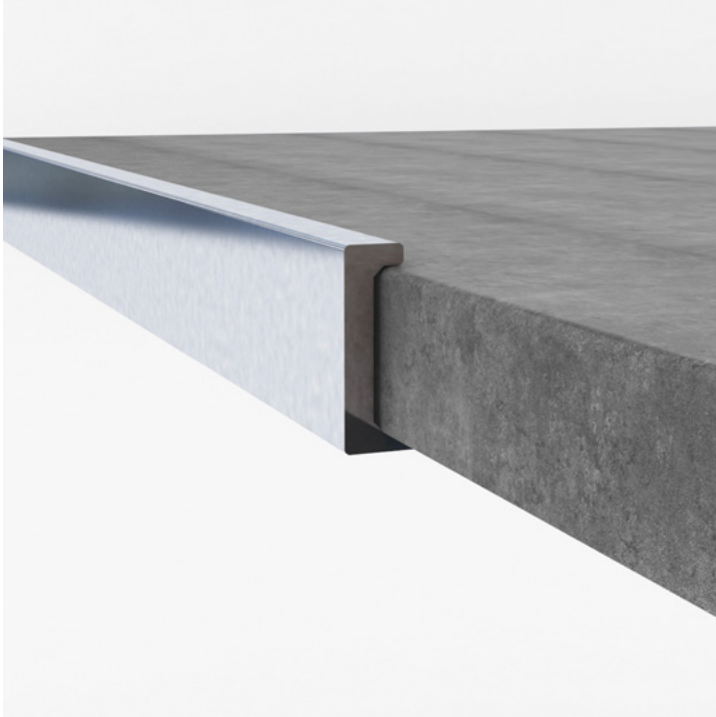

Height (mm): 10mm

Width (mm): 3mm

Length (mm): 2.5m

Country of manufacturer: South Africa

Straight Edge Aluminium

Sure Strip Straight Edge Aluminium Trim 12mm

Sure Strip's Straight Edge tile trim is made of aluminium and 12mm high.