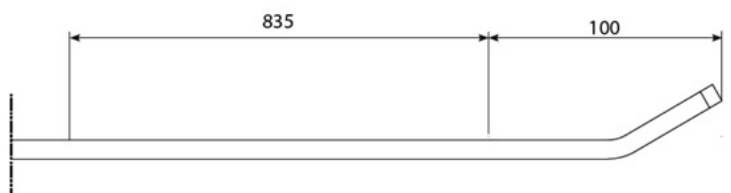

Length (m): 2.7m

Thickness (mm): 8mm

Width (mm): 15mm

Suitable Areas: Indoor Areas

Country of manufacturer: Italy

Eco-friendly: Yes

Guarantee: UE warranty 2 years

Please note: The product is supplied with a fixing metal that must be fastened to the wall before tile installation and with special dowels.