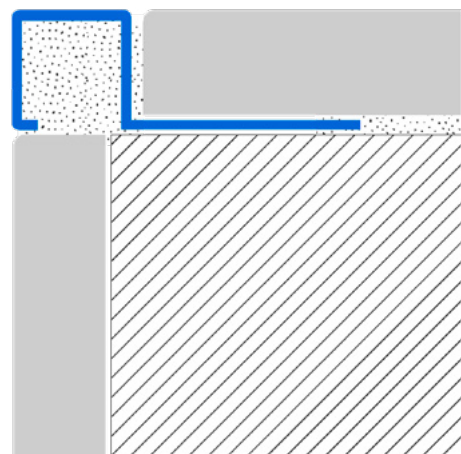

Length (m): 2.7m

Height (mm): 10mm

Suitable Areas: Indoor, Outdoor Areas

Not included: End caps SJC (if required)

Country of manufacturer: Italy

Eco-friendly: Yes

Guarantee: UE warranty 2 years

Private: Profilitec Square Jolly Stainless Steel Trim 12.5mm