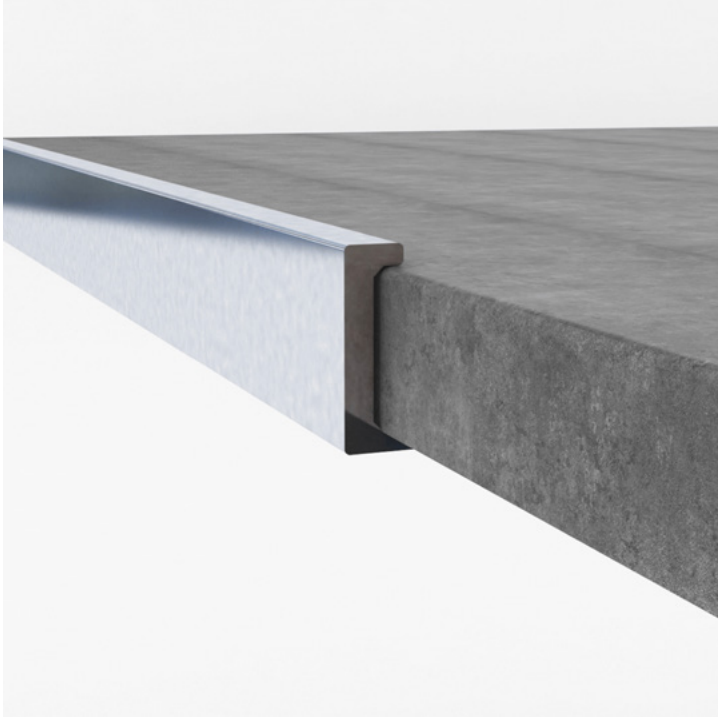

Range / Collection: Trims

Suitable for: Tiles (walls and floors)

Material: Aluminium

Colour: Aluminium

Height (mm): 12mm

Width (mm): 3mm

Length (mm): 2.5mm

Country of manufacturer: South Africa

Straight Edge Aluminium

Sure Strip Straight Edge Aluminium Trim 8mm

Sure Strip's Straight Edge tile trim is made of aluminium and 8mm high.

This trim has been designed to give a clean, straight and protective finish to all tiling applications.