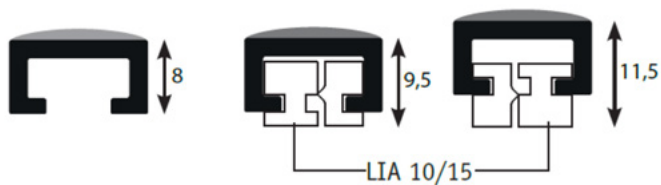

Profilitec's decorative profile is from their Listec LI 15 Glitter range.

This aluminium 'listello' has a sand champagne colour and a glittered, resin finish which protects against scratches.

This profile perfectly aligns with modern rectified wall tiles that are thicker than 7mm.

SKU: 124-LI15ACXB270

Brand: Profilitec
Range / Collection: Listec LI 15 Glitter
Supplier code: LI15ACXB
Suitable for: Walls – Ceramic tiles, Stone
Material: Aluminium
Coverage (m): 2.7m
Finish: Glitter, Resin
Colour: Bright Sand Champagne
Length (m): 2.7m
Height (mm): 15mm
Thickness (mm): 8mm
Suitable Areas: Indoor Areas
Country of manufacturer: Italy
Eco-friendly: Yes
Guarantee: UE warranty 2 years
Please note: Product uses interlocking plastic spacers