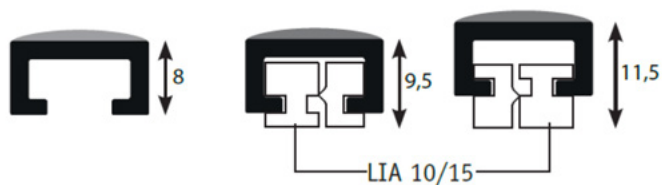

Profilitec Listec Glitter Bright Sand Silver Decorative Profile 15mm

Profilitec's decorative profile is from their Listec LI 15 Glitter range.

This aluminium 'listello' has a bright sand silver colour and a glittered, resin finish which protects against scratches.

This profile perfectly aligns with modern rectified wall tiles that are thicker than 7mm.

SKU: 124-LI15ASXB270

Brand: Profilitec

Range / Collection: Listec LI 15 Glitter

Supplier code: LI15ASXB

Suitable for: Walls – Ceramic tiles, Stone

Material: Aluminium

Coverage (m): 2.7m

Finish: Glitter, Resin

Colour: Bright Sand Silver

Length (m): 2.7m

Height (mm): 15mm

Thickness (mm): 8mm

Suitable Areas: Indoor Areas

Country of manufacturer: Italy

Eco-friendly: Yes

Guarantee: UE warranty 2 years

Please note: Product uses interlocking plastic spacers