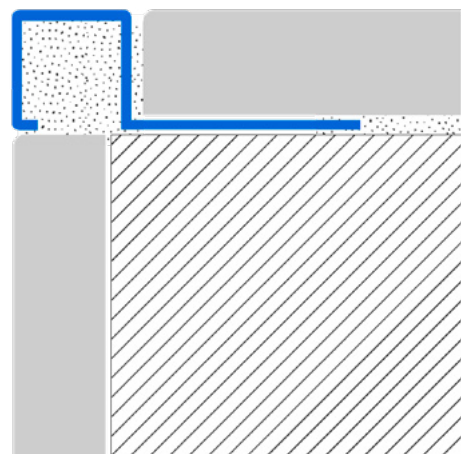

Length (m): 2.7m

Height (mm): 10mm

Suitable Areas: Indoor Areas

Not included: End caps SJC (if required)

Country of manufacturer: Italy

Eco-friendly: Yes

Guarantee: UE warranty 2 years

Profilitec Square Jolly Aluminium Chrome Trim 12.5mm