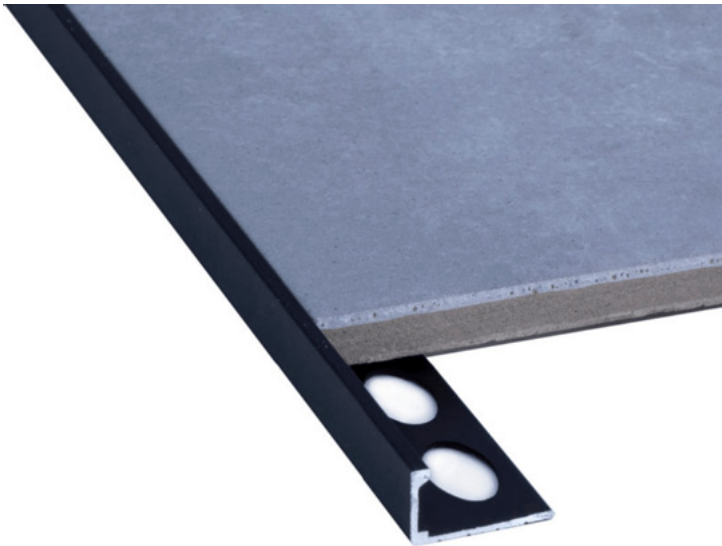

Width (mm): 30mm

Suitable Areas: Indoor, Outdoor Areas

Country of manufacturer: South Africa

Extra info: For 10-11mm thick mosaics and tiles

Kirk Straight Edge Charcoal Black Aluminium Trim 10mm

Kirk Trading's aluminium trim is from their Straight Edge range.