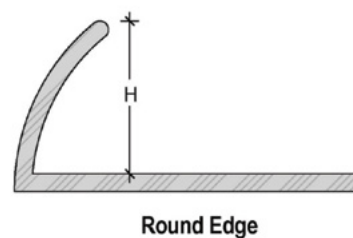

Sure Strip Round Edge Aluminium Trim 10mm

Sure Strip's Round Edge tile trim is made of aluminium and has a semi-round face that is 10mm high.

This trim is an ideal alternative to the straight edge profile trim.

It will protect wall and floor tiles in domestic and commercial spaces.

SKU: 010-REA10

Brand: Sure Strip
Range / Collection: Trims
Suitable for: Tiles (walls and floors)
Material: Aluminium
Colour: Aluminium
Height (mm): 10mm
Length (mm): 2.5mm
Country of manufacturer: South Africa