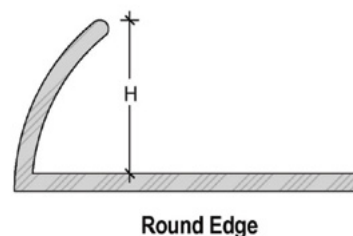

Height (mm): 12mm

Length (mm): 2.5mm

Country of manufacturer: South Africa

Sure Strip Square Edge Aluminium Trim 12mm

Sure Strip's Square Edge tile trim is made of aluminium and has a square face that is 12mm high.