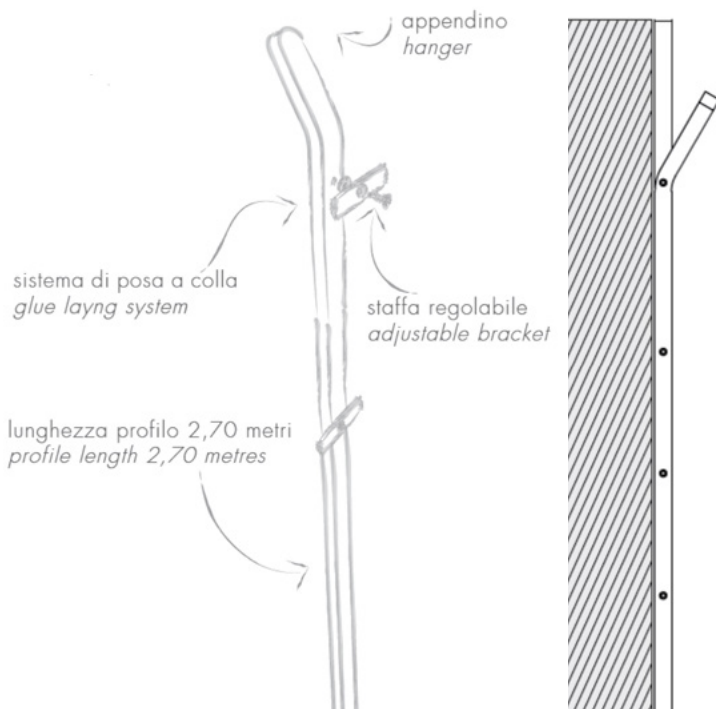

Length (m): 2.7m

Thickness (mm): 8mm

Width (mm): 15mm

Suitable Areas: Indoor Areas

Country of manufacturer: Italy

Eco-friendly: Yes

Guarantee: UE warranty 2 years

Please note: The product is supplied with a fixing metal that must be fastened to the wall before tile installation and with special dowels.