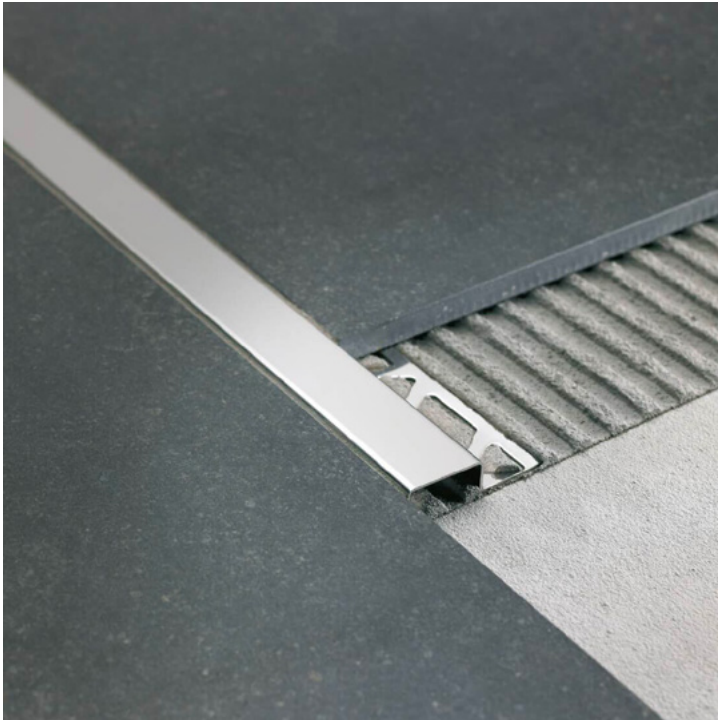

Profilitec's stainless steel stair nosing is from their Stairtec range.

This technical profile has a polished finish and is designed to trim ceramic and porcelain tile steps.

It is ideal for high traffic areas in both public and commercial spaces.