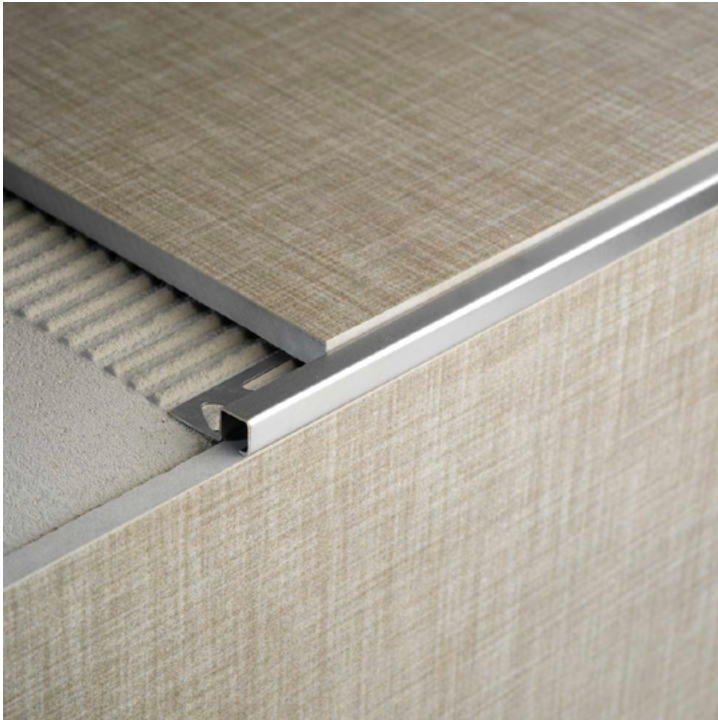

Length (m): 2.7m

Height (mm): 10mm

Suitable Areas: Indoor, Outdoor Areas

Not included: End caps SJC (if required)

Country of manufacturer: Italy

Eco-friendly: Yes

Guarantee: UE warranty 2 years

Private: Profilitec Square Jolly Stainless Steel Trim 12.5mm