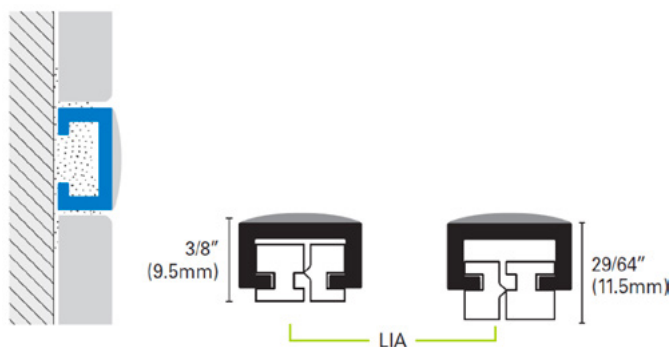

Profilitec's decorative profile is from their Listec LI 15 Glitter range.

This aluminium 'listello' has a sand champagne colour and a glittered, resin finish which protects against scratches.

This profile perfectly aligns with modern rectified wall tiles that are thicker than 7mm.

SKU: 124-LI15ACXB270

Brand: Profilitec
Range / Collection: Listec LI 15 Glitter
Supplier code: LI15ACXB
Suitable for: Walls – Ceramic tiles, Stone
Material: Aluminium
Coverage (m): 2.7m
Finish: Glitter, Resin
Colour: Bright Sand Champagne
Length (m): 2.7m
Height (mm): 15mm
Thickness (mm): 8mm
Suitable Areas: Indoor Areas
Country of manufacturer: Italy
Eco-friendly: Yes
Guarantee: UE warranty 2 years
Please note: Product uses interlocking plastic spacers