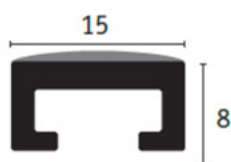

Profilitec Listec Glitter Bright Sand Silver Decorative Profile 15mm

Profilitec's decorative profile is from their Listec LI 15 Glitter range.

This aluminium 'listello' has a bright sand silver colour and a glittered, resin finish which protects against scratches.

This profile perfectly aligns with modern rectified wall tiles that are thicker than 7mm.

SKU: 124-LI15ASXB270

Brand: Profilitec

Range / Collection: Listec LI 15 Glitter

Supplier code: LI15ASXB

Suitable for: Walls – Ceramic tiles, Stone

Material: Aluminium

Coverage (m): 2.7m

Finish: Glitter, Resin

Colour: Bright Sand Silver

Length (m): 2.7m

Height (mm): 15mm

Thickness (mm): 8mm

Suitable Areas: Indoor Areas

Country of manufacturer: Italy

Eco-friendly: Yes

Guarantee: UE warranty 2 years

Please note: Product uses interlocking plastic spacers