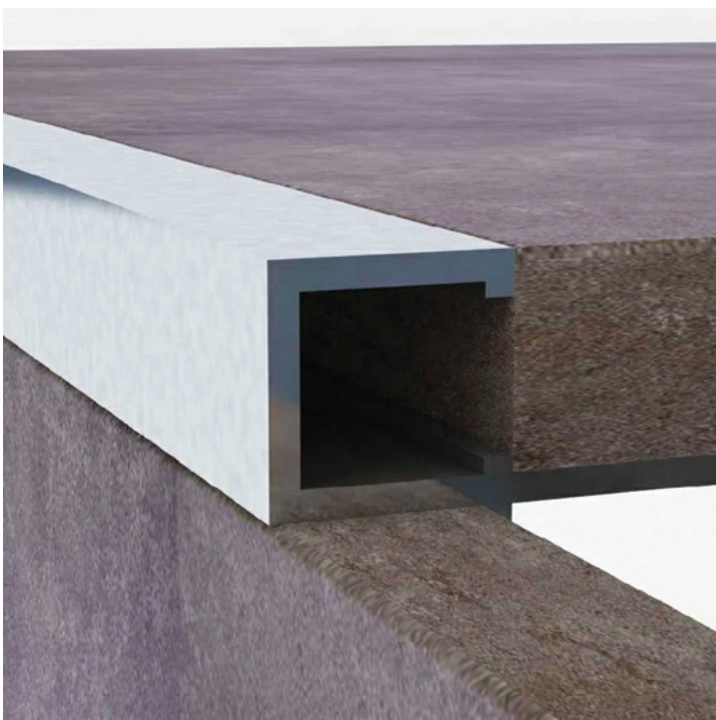

Height (mm): 12mm

Length (mm): 2.5mm

Country of manufacturer: South Africa

Sure Strip Square Edge Aluminium Trim 12mm

Sure Strip's Square Edge tile trim is made of aluminium and has a square face that is 12mm high.

This versatile trim is an ideal alternative to the round edge profile trim.

It will protect vertical or horizontal wall and floor tiles in domestic and commercial spaces.

SKU: 010-QEA12

Brand: Sure Strip
Range / Collection: Trims
Suitable for: Tiles (walls and floors)
Material: Aluminium
Colour: Aluminium
Height (mm): 12mm
Width (mm): 10mm
Length (mm): 2.5mm
Country of manufacturer: South Africa