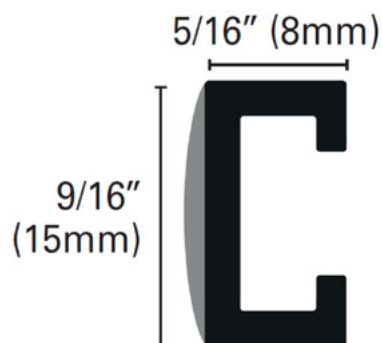

Profilitec's decorative profile is from their Listec LI 15 Glitter range.

This aluminium 'listello' has a soft silver colour and a glittered, resin finish which protects against scratches.

This profile perfectly aligns with modern rectified wall tiles that are thicker than 7mm.

SKU: 124-LI15AGSS270

Brand: Profilitec
Range / Collection: Listec LI 15 Glitter
Supplier code: LI15AGSS
Suitable for: Walls – Ceramic tiles, Stone
Material: Aluminium
Coverage (m): 2.7m
Finish: Glitter, Resin
Colour: Soft Silver
Length (m): 2.7m
Height (mm): 15mm
Thickness (mm): 8mm
Suitable Areas: Indoor Areas
Country of manufacturer: Italy
Eco-friendly: Yes
Guarantee: UE warranty 2 years
Please note: Product uses interlocking plastic spacers