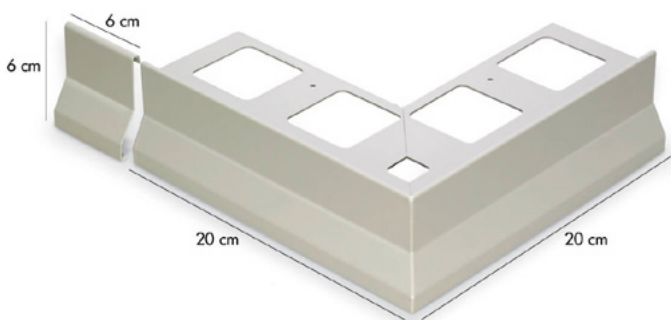

Material: Aluminium

Coverage (m): 2.7m

Finish: Powder coated

Colour: Micaceous Grey

Length (m): 2.7m

Height (mm): 10mm

Width (mm): 50mm

Suitable Areas: Outdoor Areas

Not included: BBOG junctions/BBOE external corners (if required) – external corners measure 20x20cm and the joints measure 6x6cm.

Country of manufacturer: Italy

Eco-friendly: Yes

Guarantee: UE warranty 2 years