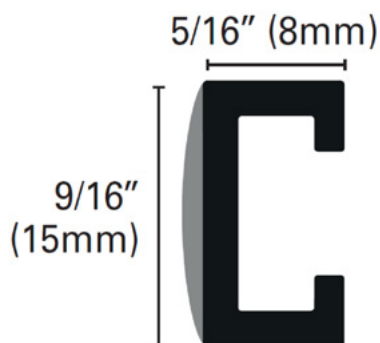

Profilitec's decorative profile is from their Listec LI 15 Glitter range.

This aluminium 'listello' has a sand champagne colour and a glittered, resin finish which protects against scratches.

This profile perfectly aligns with modern rectified wall tiles that are thicker than 7mm.

SKU: 124-LI15ACXB270

Brand: Profilitec
Range / Collection: Listec LI 15 Glitter
Supplier code: LI15ACXB
Suitable for: Walls – Ceramic tiles, Stone
Material: Aluminium
Coverage (m): 2.7m
Finish: Glitter, Resin
Colour: Bright Sand Champagne
Length (m): 2.7m
Height (mm): 15mm
Thickness (mm): 8mm
Suitable Areas: Indoor Areas
Country of manufacturer: Italy
Eco-friendly: Yes
Guarantee: UE warranty 2 years
Please note: Product uses interlocking plastic spacers