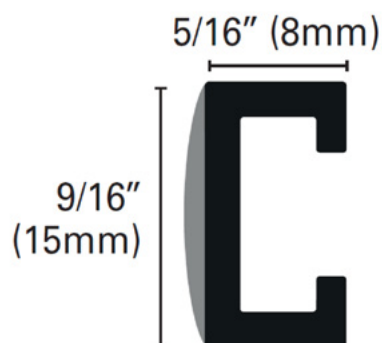

Profilitec Listec Glitter Bright Sand Silver Decorative Profile 15mm

Profilitec's decorative profile is from their Listec LI 15 Glitter range.

This aluminium 'listello' has a bright sand silver colour and a glittered, resin finish which protects against scratches.

This profile perfectly aligns with modern rectified wall tiles that are thicker than 7mm.

SKU: 124-LI15ASXB270

Brand: Profilitec

Range / Collection: Listec LI 15 Glitter

Supplier code: LI15ASXB

Suitable for: Walls – Ceramic tiles, Stone

Material: Aluminium

Coverage (m): 2.7m

Finish: Glitter, Resin

Colour: Bright Sand Silver

Length (m): 2.7m

Height (mm): 15mm

Thickness (mm): 8mm

Suitable Areas: Indoor Areas

Country of manufacturer: Italy

Eco-friendly: Yes

Guarantee: UE warranty 2 years

Please note: Product uses interlocking plastic spacers