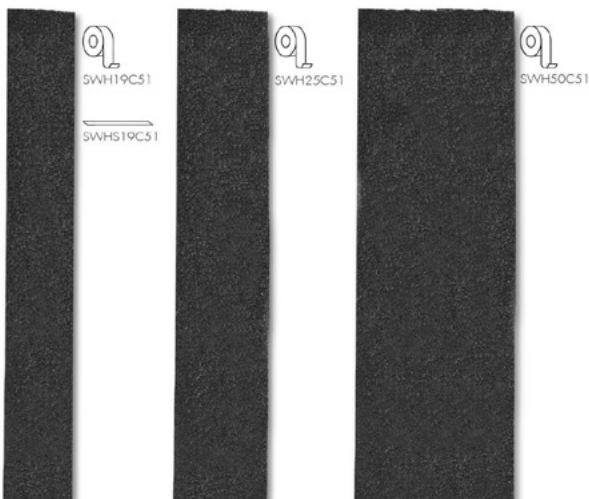

Profilitec Waltec Black Carborundum Slip Resistant Strips

Profilitec's black Carborundum strips are from their Walktec range.

These self adhesive strips are durable and can be applied to any surface.

They are especially suited to stair nosing and high traffic areas.

SKU: 124-SWH19C51

Brand: Profilitec
Range / Collection: Walktec
Supplier code: SWH19C51
Suitable for: Floors – Stair nosing
Material: Carborundum
Coverage (m): 18.3m
Colour: Black
Length (m): 2.7m
Width (mm): 19mm
Suitable Areas: Indoor, Outdoor Areas
Country of manufacturer: Italy
Eco-friendly: Yes
Guarantee: UE warranty 2 years