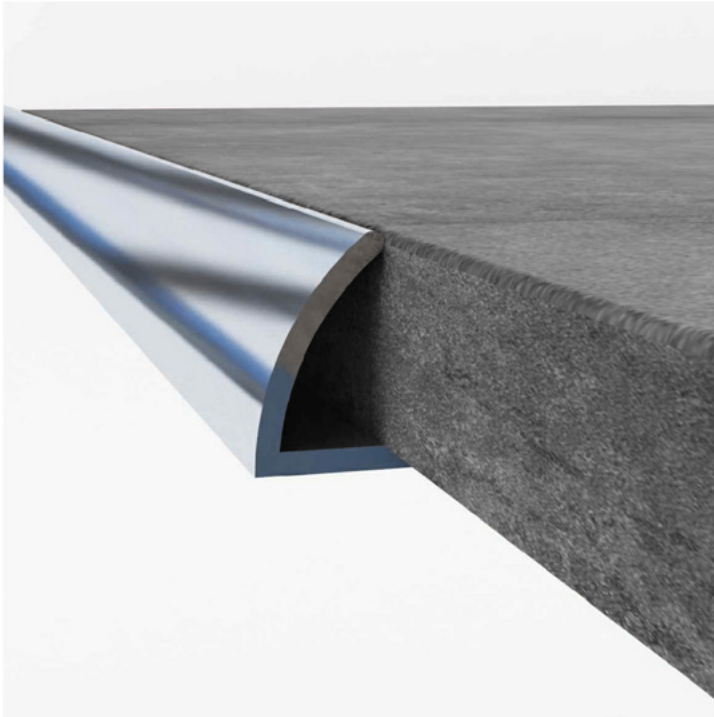

Coverage (m²): 30m²

Length (m): 30m

Height (mm): 3mm

Width (m): 1m

Suitable Areas: Indoor Areas

Not included: Foiltec corners and junctions (if required)

Country of manufacturer: Italy

Eco-friendly: Yes

Guarantee: UE warranty 2 years

Please note: Membrane is placed between tile and substrate and bonded using appropriate mortar-based adhesive.

Sure Strip Round Edge Aluminium Trim 10mm

Sure Strip's Round Edge tile trim is made of aluminium and has a semi-round face that is 10mm high.