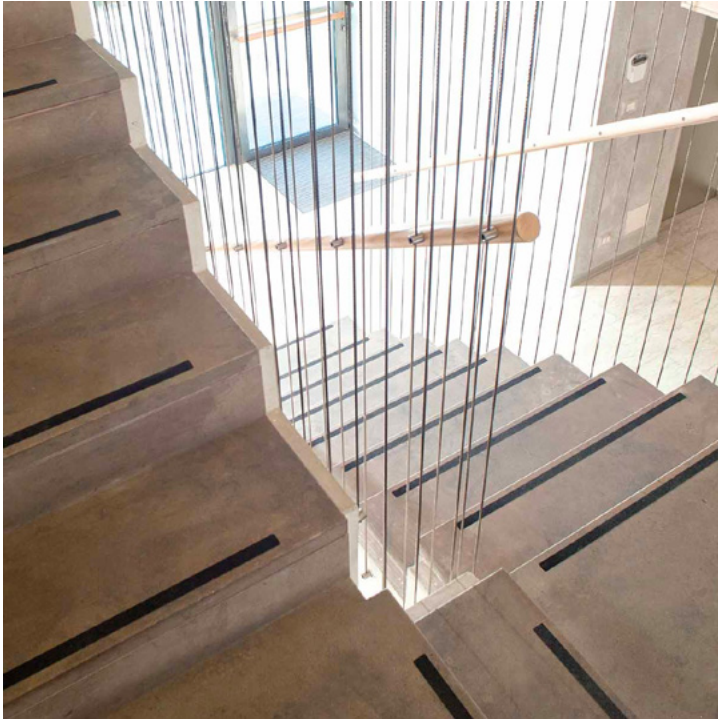

Profilitec Waltec Black Carborundum Slip Resistant Strips

Profilitec's black Carborundum strips are from their Walktec range.

These self adhesive strips are durable and can be applied to any surface.

They are especially suited to stair nosing and high traffic areas.

SKU: 124-SWH19C51

Brand: Profilitec
Range / Collection: Walktec
Supplier code: SWH19C51
Suitable for: Floors – Stair nosing
Material: Carborundum
Coverage (m): 18.3m
Colour: Black
Length (m): 2.7m
Width (mm): 19mm
Suitable Areas: Indoor, Outdoor Areas
Country of manufacturer: Italy
Eco-friendly: Yes
Guarantee: UE warranty 2 years