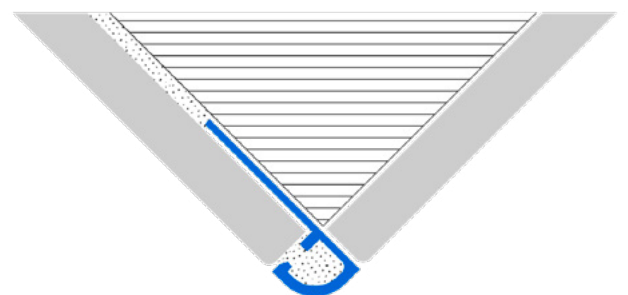

Length (m): 2.7m

Height (mm): 10mm

Suitable Areas: Indoor Areas

Not included: End caps RJC (if required)

Country of manufacturer: Italy

Eco-friendly: Yes

Guarantee: UE warranty 2 years

Please note: The rounded section does not require a 45° mitered tile corner