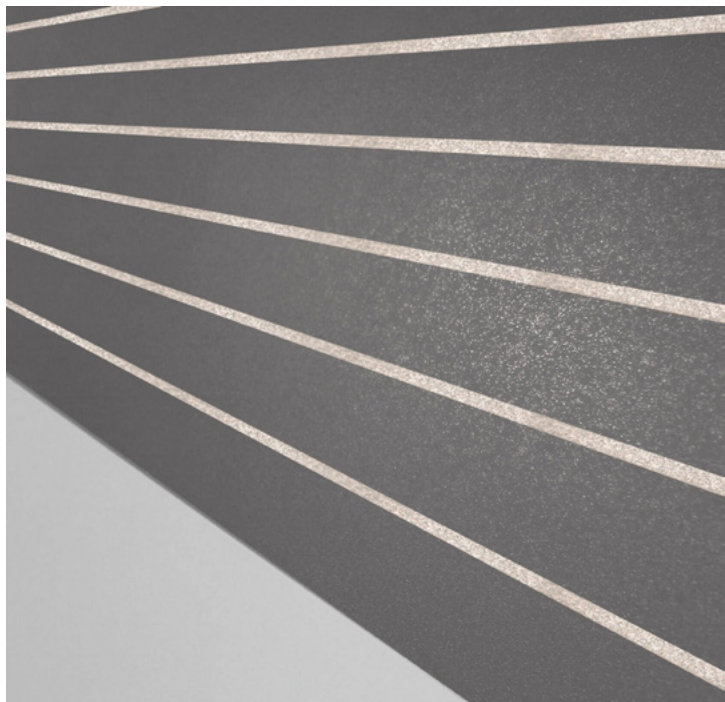

Profilitec Listec Glitter Soft Silver Decorative Profile 15mm