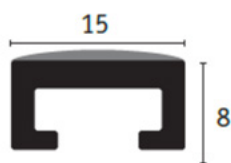

Profilitec's decorative profile is from their Listec LI 15 Glitter range.

This aluminium 'listello' has a sand champagne colour and a glittered, resin finish which protects against scratches.

This profile perfectly aligns with modern rectified wall tiles that are thicker than 7mm.

SKU: 124-LI15ACXB270

Brand: Profilitec
Range / Collection: Listec LI 15 Glitter
Supplier code: LI15ACXB
Suitable for: Walls – Ceramic tiles, Stone
Material: Aluminium
Coverage (m): 2.7m
Finish: Glitter, Resin
Colour: Bright Sand Champagne
Length (m): 2.7m
Height (mm): 15mm
Thickness (mm): 8mm
Suitable Areas: Indoor Areas
Country of manufacturer: Italy
Eco-friendly: Yes
Guarantee: UE warranty 2 years
Please note: Product uses interlocking plastic spacers