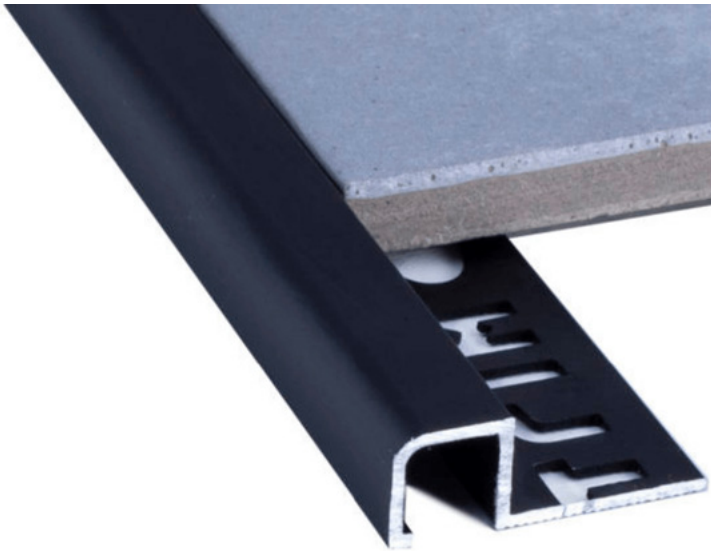

Height (mm): 8mm

Width (mm): 3mm

Length (mm): 2.5mm

Country of manufacturer: South Africa

Straight Edge Aluminium

Kirk Rounded Square Edge Charcoal Black Aluminium Trim 10mm

Kirk Trading's aluminium trim is from their Square Edge range.