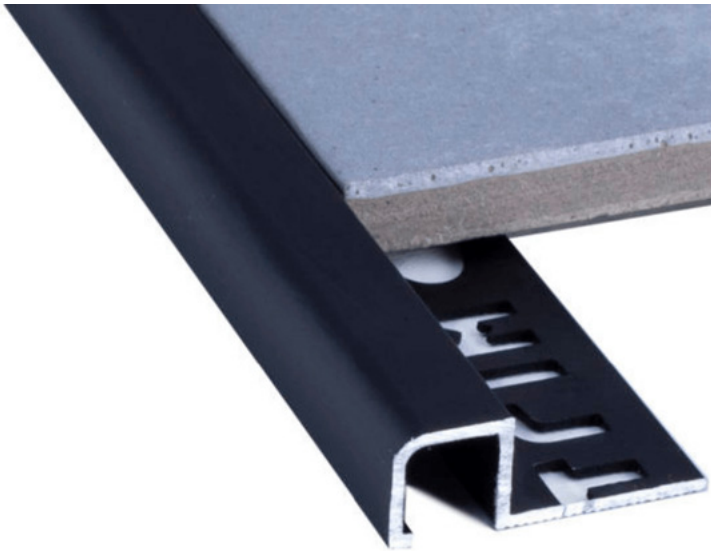

Width (mm): 30mm

Suitable Areas: Indoor, Outdoor Areas

Country of manufacturer: South Africa

Extra info: For 8-9mm thick mosaics and tiles

Kirk Rounded Square Edge Charcoal Black Aluminium Trim 12mm

Kirk Trading's aluminium trim is from their Square Edge range.