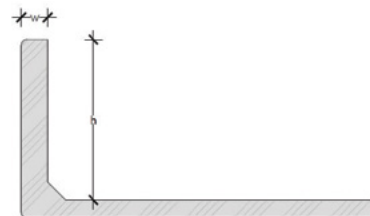

Range / Collection: Trims

Suitable for: Tiles (walls and floors)

Material: Aluminium

Colour: Aluminium

Height (mm): 12mm

Width (mm): 3mm

Length (mm): 2.5mm

Country of manufacturer: South Africa

Straight Edge Aluminium

Sure Strip Straight Edge Aluminium Trim 8mm

Sure Strip's Straight Edge tile trim is made of aluminium and 8mm high.

This trim has been designed to give a clean, straight and protective finish to all tiling applications.