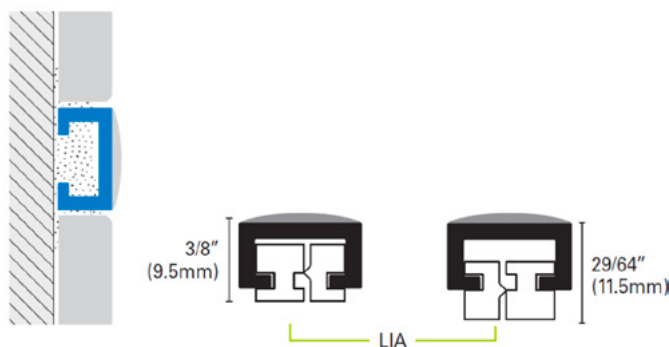

Profilitec's decorative profile is from their Listec LI 15 Glitter range.

This aluminium 'listello' has a soft silver colour and a glittered, resin finish which protects against scratches.

This profile perfectly aligns with modern rectified wall tiles that are thicker than 7mm.

SKU: 124-LI15AGSS270

Brand: Profilitec
Range / Collection: Listec LI 15 Glitter
Supplier code: LI15AGSS
Suitable for: Walls – Ceramic tiles, Stone
Material: Aluminium
Coverage (m): 2.7m
Finish: Glitter, Resin
Colour: Soft Silver
Length (m): 2.7m
Height (mm): 15mm
Thickness (mm): 8mm
Suitable Areas: Indoor Areas
Country of manufacturer: Italy
Eco-friendly: Yes
Guarantee: UE warranty 2 years
Please note: Product uses interlocking plastic spacers