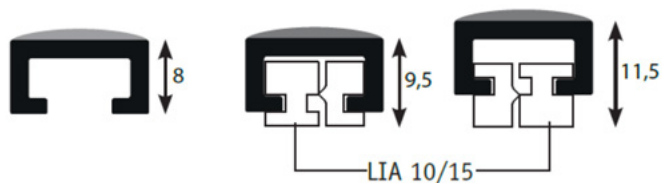

Profilitec's decorative profile is from their Listec LI 15 Glitter range.

This aluminium 'listello' has a soft silver colour and a glittered, resin finish which protects against scratches.

This profile perfectly aligns with modern rectified wall tiles that are thicker than 7mm.

SKU: 124-LI15AGSS270

Brand: Profilitec
Range / Collection: Listec LI 15 Glitter
Supplier code: LI15AGSS
Suitable for: Walls – Ceramic tiles, Stone
Material: Aluminium
Coverage (m): 2.7m
Finish: Glitter, Resin
Colour: Soft Silver
Length (m): 2.7m
Height (mm): 15mm
Thickness (mm): 8mm
Suitable Areas: Indoor Areas
Country of manufacturer: Italy
Eco-friendly: Yes
Guarantee: UE warranty 2 years
Please note: Product uses interlocking plastic spacers