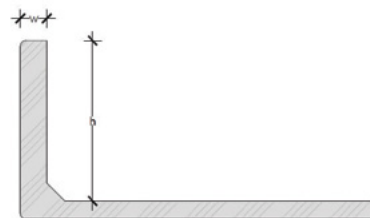

Height (mm): 8mm

Width (mm): 3mm

Length (mm): 2.5mm

Country of manufacturer: South Africa

Straight Edge Aluminium

Kirk Rounded Square Edge Charcoal Black Aluminium Trim 10mm

Kirk Trading's aluminium trim is from their Square Edge range.