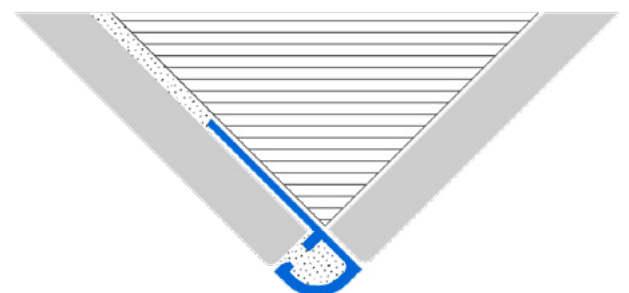

Profilitec Round Jolly Stainless Steel Trim 10mm

Profilitec's stainless steel trim is from their Round Jolly range.

This 1/4 round profile has a polished finish and is ideal for wall and floor coverings or as stair nosing.

The Round Jolly trim protects the tile edge from impact and is a safe alternative to sharp tile corners.

SKU: 124-RJ100IL270

Brand: Profilitec

Range / Collection: Round Jolly

Supplier code: RJ100IL

Suitable for: Walls, Floors – Ceramic tiles, Stone

Material: Stainless Steel

Coverage (m): 2.7m

Finish: Polished

Length (m): 2.7m

Height (mm): 10mm

Suitable Areas: Indoor, Outdoor Areas

Not included: End caps RJC (if required)

Country of manufacturer: Italy

Eco-friendly: Yes

Guarantee: UE warranty 2 years

Please note: The rounded section does not require a 45° mitered tile corner; not recommended for marine environments or poolside