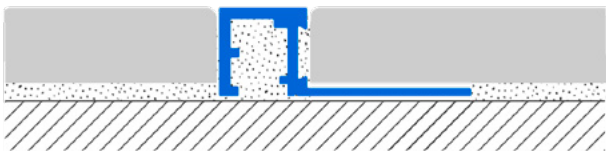

Length (m): 2.7m

Height (mm): 10mm

Suitable Areas: Indoor Areas

Not included: End caps SJC (if required)

Country of manufacturer: Italy

Eco-friendly: Yes

Guarantee: UE warranty 2 years

Profilitec Square Jolly Aluminium Chrome Trim 12.5mm