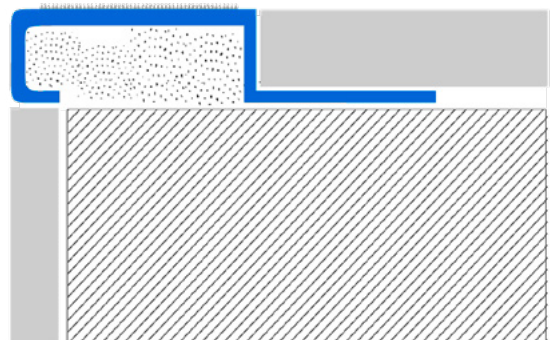

Profilitec's stainless steel stair nosing is from their Stairtec range.

This technical profile has a polished finish and is designed to trim ceramic and porcelain tile steps.

It is ideal for high traffic areas in both public and commercial spaces.

SKU: 124-FI100IL270

Brand: Profilitec

Range / Collection: Stairtec

Supplier code: FI100IL

Suitable for: Steps – Ceramic tiles, Stone

Material: Stainless Steel

Coverage (m): 2.7m

Finish: Polished

Length (m): 2.7m

Height (mm): 10mm

Width (mm): 27mm

Suitable Areas: Indoor, Outdoor Areas

Not included: Non-slip carborundum strips (to be installed after profile is installed)

Country of manufacturer: Italy

Eco-friendly: Yes

Guarantee: UE warranty 2 years