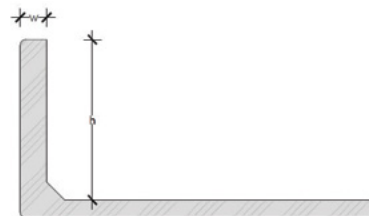

Square Edge Aluminium

Sure Strip Straight Edge Aluminium Trim 10mm

Sure Strip's Straight Edge tile trim is made of aluminium and 10mm high.

This trim has been designed to give a clean, straight and protective finish to all tiling applications.

Height (mm): 10mm

Width (mm): 3mm

Length (mm): 2.5m

Country of manufacturer: South Africa

Straight Edge Aluminium

Sure Strip Straight Edge Aluminium Trim 12mm

Sure Strip's Straight Edge tile trim is made of aluminium and 12mm high.