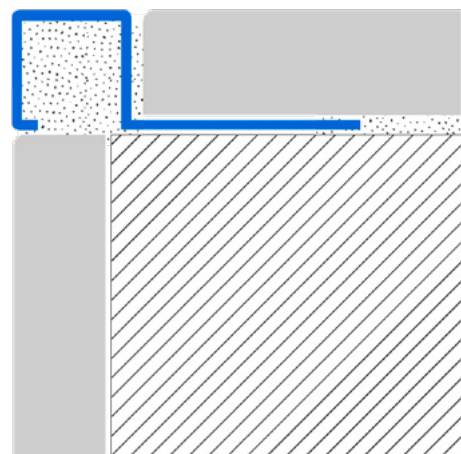

Length (m): 2.7m

Height (mm): 12.5mm

Suitable Areas: Indoor, Outdoor Areas

Not included: End caps SJC (if required)

Country of manufacturer: Italy

Eco-friendly: Yes

Guarantee: UE warranty 2 years

Profilitec Stairtec Stainless Steel Stair Nosing 10mm