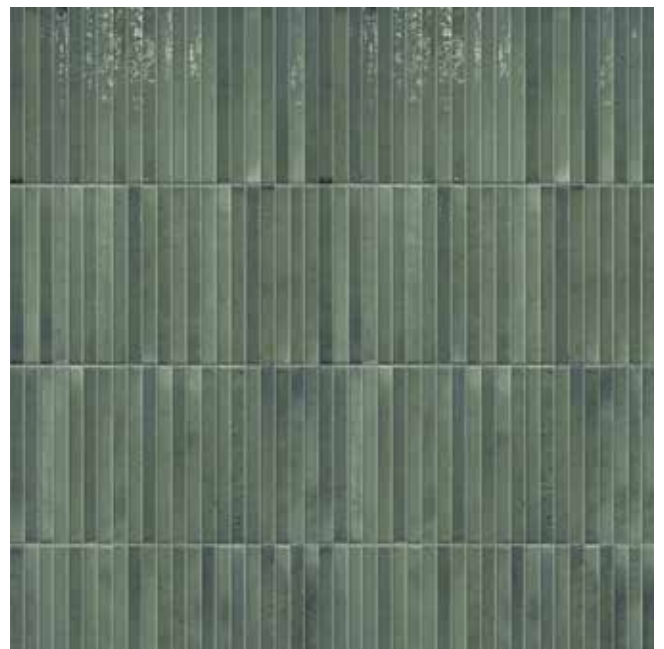

Funky Tiles Home Kit Kat Forest Gloss
125x250mm
001-1225SEHOF0