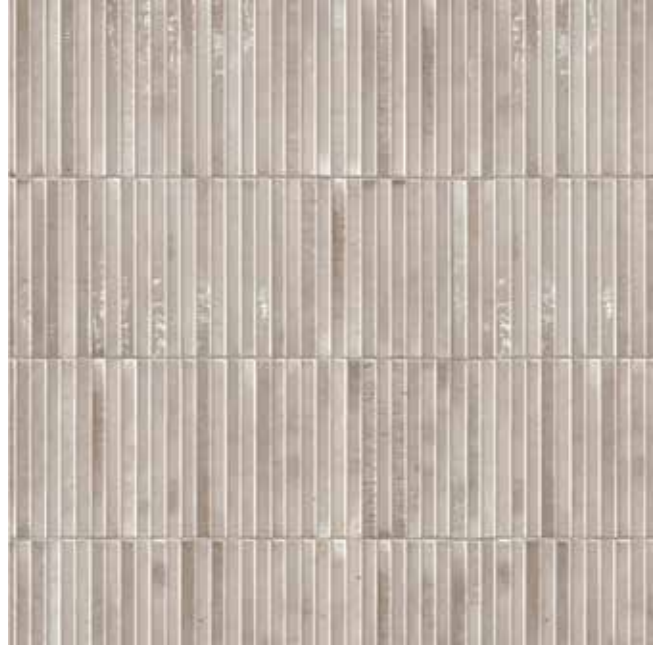

Funky Tiles Home Kit Kat Honey Gloss
125x250mm
001-1225SEHOHO