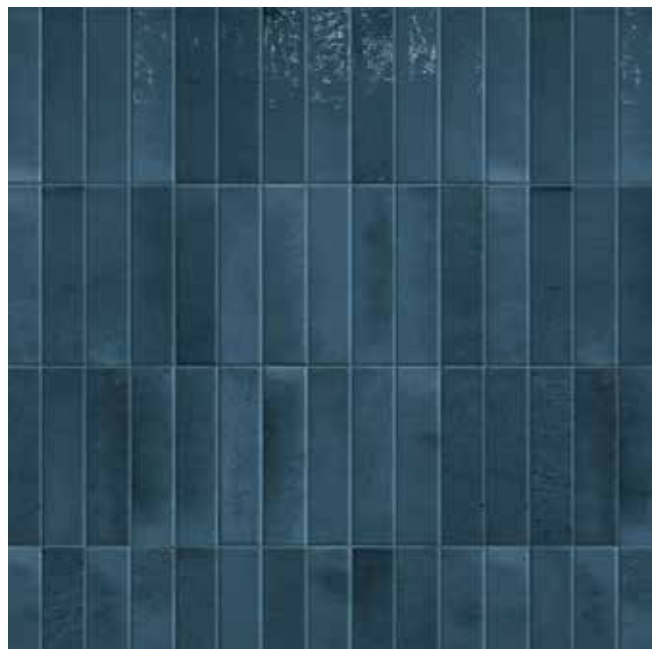

Funky Tiles Home Brick Navy Gloss
60x250mm
001-625SEHONA