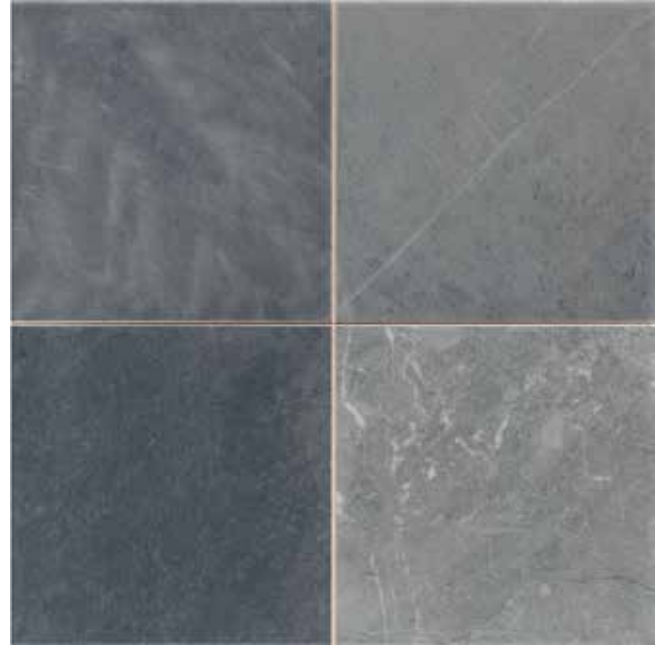

Funky Tiles Bali Anthracite Matt
330x330mm
176-BALIAN