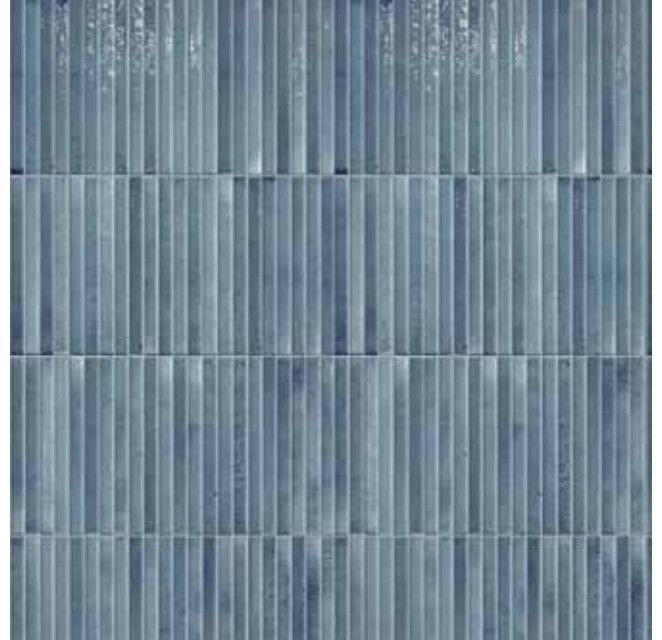

Funky Tiles Home Kit Kat Sky Gloss
125x250mm
001-1225SEHOSK