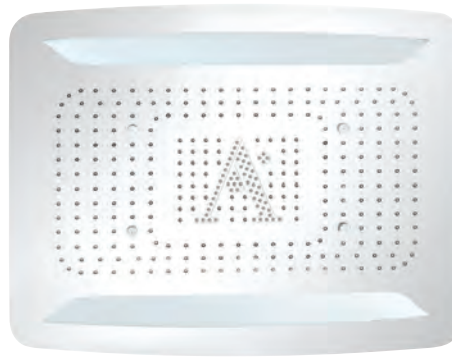

OSA-70005

RAINJOY 600X472mm AISI 304 Stainless Steel with RGB LED Lights Remote Control & with Installation Kit for False Ceiling

- Chromotherapy (RGB): LED x 0.23W with 12V Power Supply (SMPS) Including Controller, Connecting to AC 100-240V, 50-60Hz
- 3-Functions • Rain • Intense • 4 X Mist

colour	price

OSA-CHR-70005	R 53793
OSA-ABR-70005	R 75310
OSA-ACR-70005	R 75310
OSA-BCH-70005	R 64551
OSA-BLM-70005	R 64551
OSA-BGP-70005	R 67242
OSA-GBP-70005	R 78000
OSA-GDS-70005	R 99517
OSA-GLD-70005	R 99517
OSA-GMP-70005	R 78000
OSA-GRF-70005	R 75310
OSA-SSF-70005	R 75310
OSA-WHM-70005	R 64551