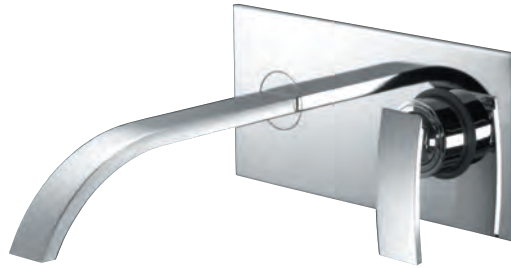

SIG-41233

Single Lever in-wall
Basin Mixer

	colour	price
SIG-CHR-41233	R	5730
SIG-ABR-41233	R	8023
SIG-ACR-41233	R	8023
SIG-BCH-41233	R	6877
SIG-BLM-41233	R	6877
SIG-GDS-41233	R	10471
SIG-GLD-41233	R	10602
SIG-GRF-41233	R	8023
SIG-SSF-41233	R	8023
SIG-WHM-41233	R	6877