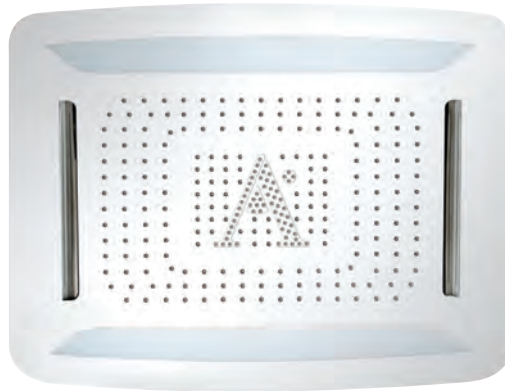

OSA-70009

RAINJOY 600X472mm AISI 304
Stainless Steel with RGB LED Lights
Remote Control & with Installation Kit
for False Ceiling • Chromotherapy (RGB):
LED x 0.23W with 12V Power Supply
(SMPS) Including Controller, Connecting
to AC 100-240V, 50-60Hz
• 3-Functions • Rain • Intense
• 2 X Waterfall

colour	price

OSA-CHR-70009	R 52417
OSA-ABR-70009	R 73383
OSA-ACR-70009	R 73383
OSA-BCH-70009	R 62900
OSA-BLM-70009	R 62900
OSA-BGP-70009	R 65521
OSA-GBP-70009	R 76004
OSA-GDS-70009	R 96970
OSA-GLD-70009	R 96970
OSA-GMP-70009	R 76004
OSA-GRF-70009	R 73383
OSA-SSF-70009	R 73383
OSA-WHM-70009	R 62900