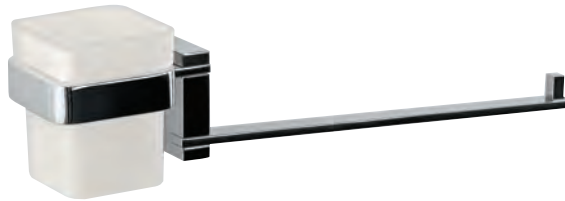

DUO-62741

Tumbler with Towel Holder

colour	price

DUO-CHR-62741 R	1336