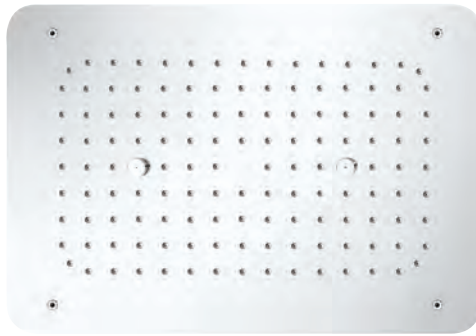

OSA-70001

RAINJOY 370X250 mm AISI 304
Stainless Steel with Installation Kit
for False Ceiling • 2-Functions
• Rain • 2 X Mist

colour	price
OSA-CHR-70001	R 10408
OSA-ABR-70001	R 14571
OSA-ACR-70001	R 14571
OSA-BCH-70001	R 12490
OSA-BLM-70001	R 12490
OSA-BGP-70001	R 13010
OSA-GBP-70001	R 15091
OSA-GDS-70001	R 19255
OSA-GLD-70001	R 19255
OSA-GMP-70001	R 15091
OSA-GRF-70001	R 14571
OSA-SSF-70001	R 14571
OSA-WHM-70001	R 12490