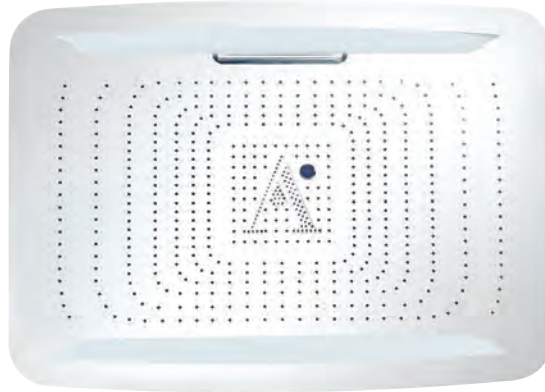

OSA-STL-70011

RAINJOY 1000X750mm AISI 304
Stainless Steel with RGB LED lights
Remote Control & with Installation Kit
for False Ceiling • Chromo Therapy
(RGB): LED x 0.23W with 12V Power
Supply (SMPS) Including Controller,
Connecting to AC 100-240V,
50-60Hz • 4-functions • Rain
• Intense • Waterfall • Water Column

Available colours:

colour	price

OSA-STL-70011	R	93959
OSA-BLM-70011	R	112751
OSA-WHM-70011	R	112751