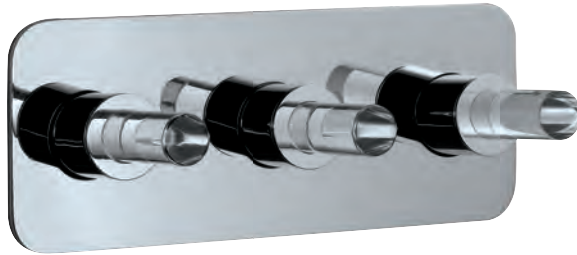

## FLE-63427

2-way Diverter with Hot & Cold In-wall Stop Valves and Built In Non Return Valves (with Exposed and In-wall Parts)

colour	price
--------	-------

FLE-CHR-63427	R 20977
---------------	---------