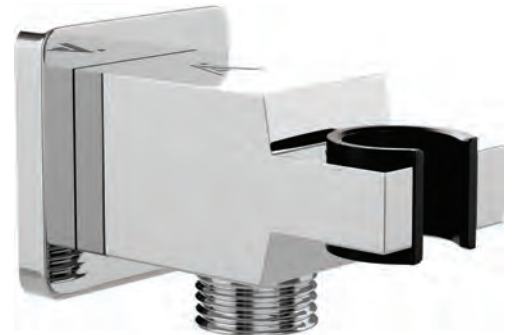

SAA-507566S

Square Wall Outlet
with Shower Hook

Also available
SAA-BGP-507566SPD

	colour	price
SAA-CHR-507566S	R	525
SAA-ABR-507566S	R	840
SAA-ACR-507566S	R	840
SAA-BCH-507566S	R	736
SAA-BLM-507566S	R	736
SAA-BGP-507566SPD	R	762
SAA-GBP-507566SPD	R	867
SAA-GDS-507566S	R	1523
SAA-GLD-507566S	R	1523
SAA-GMP-507566SPD	R	867
SAA-GRF-507566S	R	840
SAA-SSF-507566S	R	840
SAA-WHM-507566S	R	736