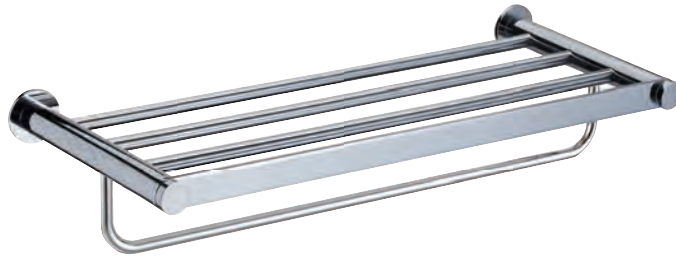

ONY-59781

Towel Shelf 600mm Long
with Lower Hanger

	colour	price
ONY-CHR-59781	R	3775
ONY-ABR-59781	R	5663
ONY-ACR-59781	R	5663
ONY-BCH-59781	R	4907
ONY-BLM-59781	R	4907
ONY-BGP-59781	R	5096
ONY-GBP-59781	R	5851
ONY-GDS-59781	R	8054
ONY-GLD-59781	R	8493
ONY-GMP-59781	R	5851
ONY-GRF-59781	R	5663
ONY-SSF-59781	R	5663
ONY-WHM-59781	R	4907