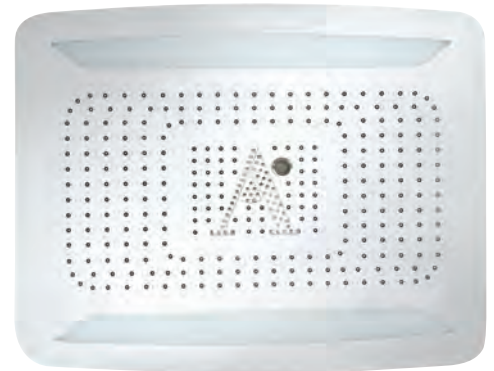

OSA-70007

RAINJOY 600X472 mm AISI 304 Stainless Steel with RGB LED Lights Remote Control & with Installation Kit for False Ceiling

- Chromotherapy (RGB): LED x 0.23W with 12V Power Supply (SMPS) Including Controller, Connecting to AC 100-240V, 50-60Hz • 3-functions • Rain • Intense • Water Column

colour	price

OSA-CHR-70007	R 51163
OSA-ABR-70007	R 71629
OSA-ACR-70007	R 71629
OSA-BCH-70007	R 61397
OSA-BLM-70007	R 61397
OSA-BGP-70007	R 63955
OSA-GBP-70007	R 74187
OSA-GDS-70007	R 94652
OSA-GLD-70007	R 94652
OSA-GMP-70007	R 74187
OSA-GRF-70007	R 71629
OSA-SSF-70007	R 71629
OSA-WHM-70007	R 61397