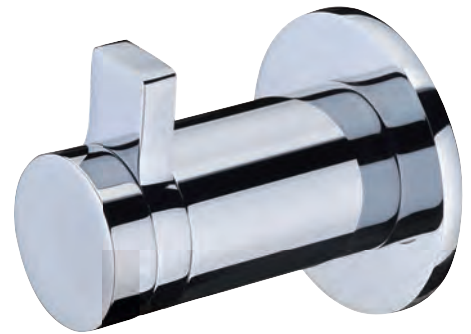

ONY-59791

Single Robe Hook

	colour	price
ONY-CHR-59791	R	477
ONY-ABR-59791	R	717
ONY-ACR-59791	R	717
ONY-BCH-59791	R	621
ONY-BLM-59791	R	621
ONY-BGP-59791	R	644
ONY-GBP-59791	R	740
ONY-GDS-59791	R	1017
ONY-GLD-59791	R	1074
ONY-GMP-59791	R	740
ONY-GRF-59791	R	717
ONY-SSF-59791	R	717
ONY-WHM-59791	R	621