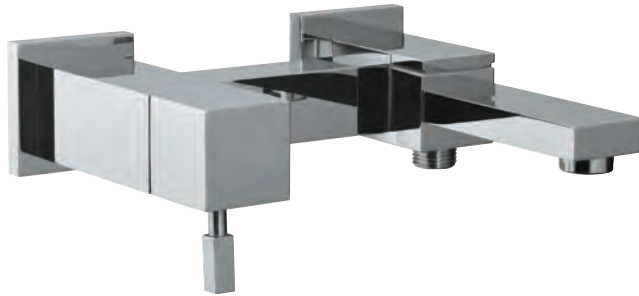

ANG-53119

Single Lever Bath & Shower
Mixer, Wall Mounted

colour	price

ANG-CHR-53119 R 12837