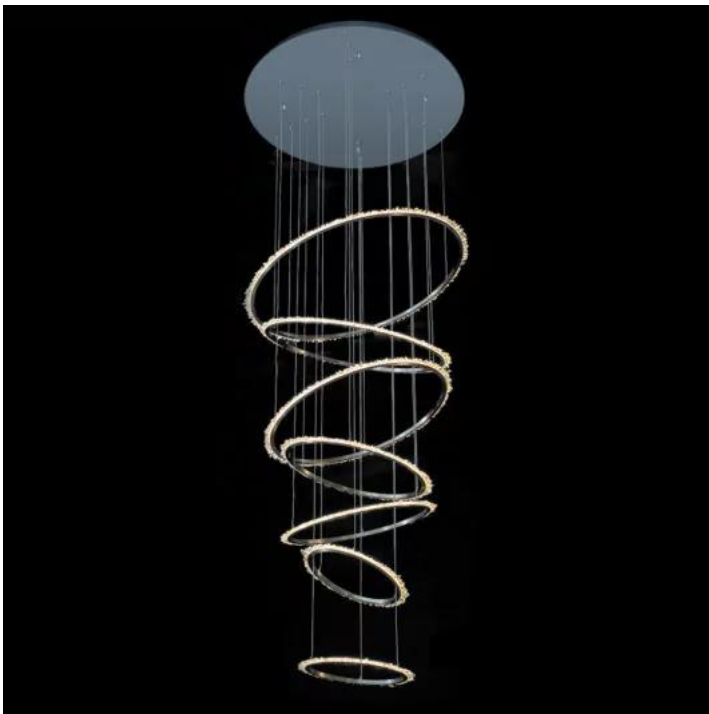

SOLAS 7 RING NICKEL CHANDELIER
H4000 X D1080
800 X 600 X 600 X 400 X 400 X 300 X 300
Available in custom sizes.
Glass crystal elements
Circular satin nickel frame
Available in Gold | Copper | Black | White
R69 000