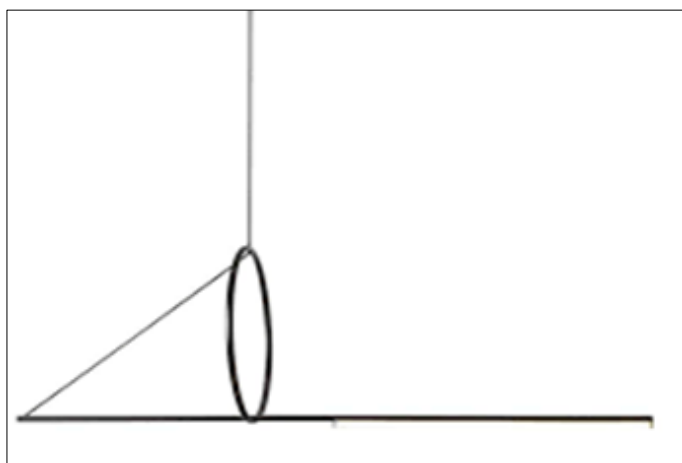

GEO SUSPENSION LIGHT 4

L1200 X H450

Metal & Acrylic

Black & White

R11 995

GEO SUSPENSION LIGHT 5

L1700 X H600

Metal & Acrylic

Black & White

R16 995