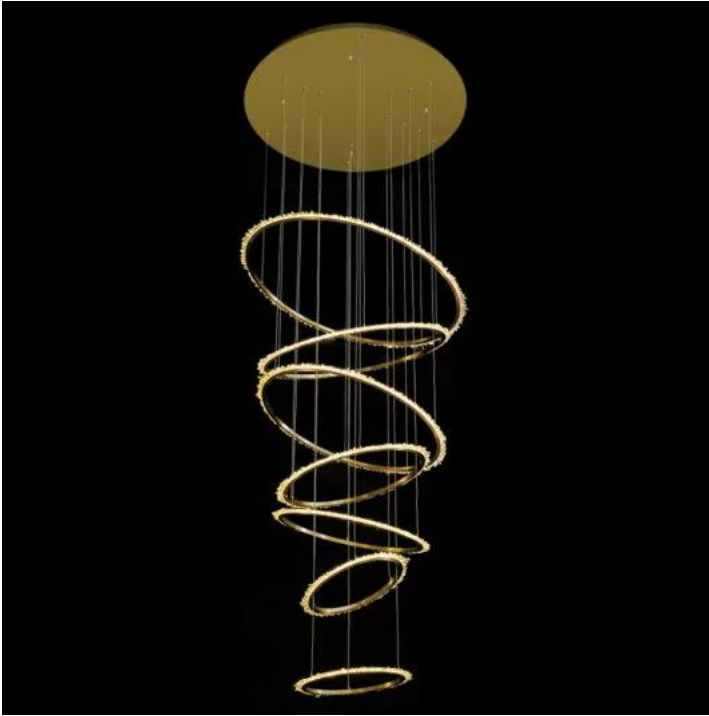

SOLAS 7 RING GOLD CHANDELIER
H4000 X D1080
800 X 600 X 600 X 400 X 400 X 300 X 300
Available in custom sizes.
Glass crystal elements
Circular satin gold frame
Available in Gold | Copper | Black | White
R69 000