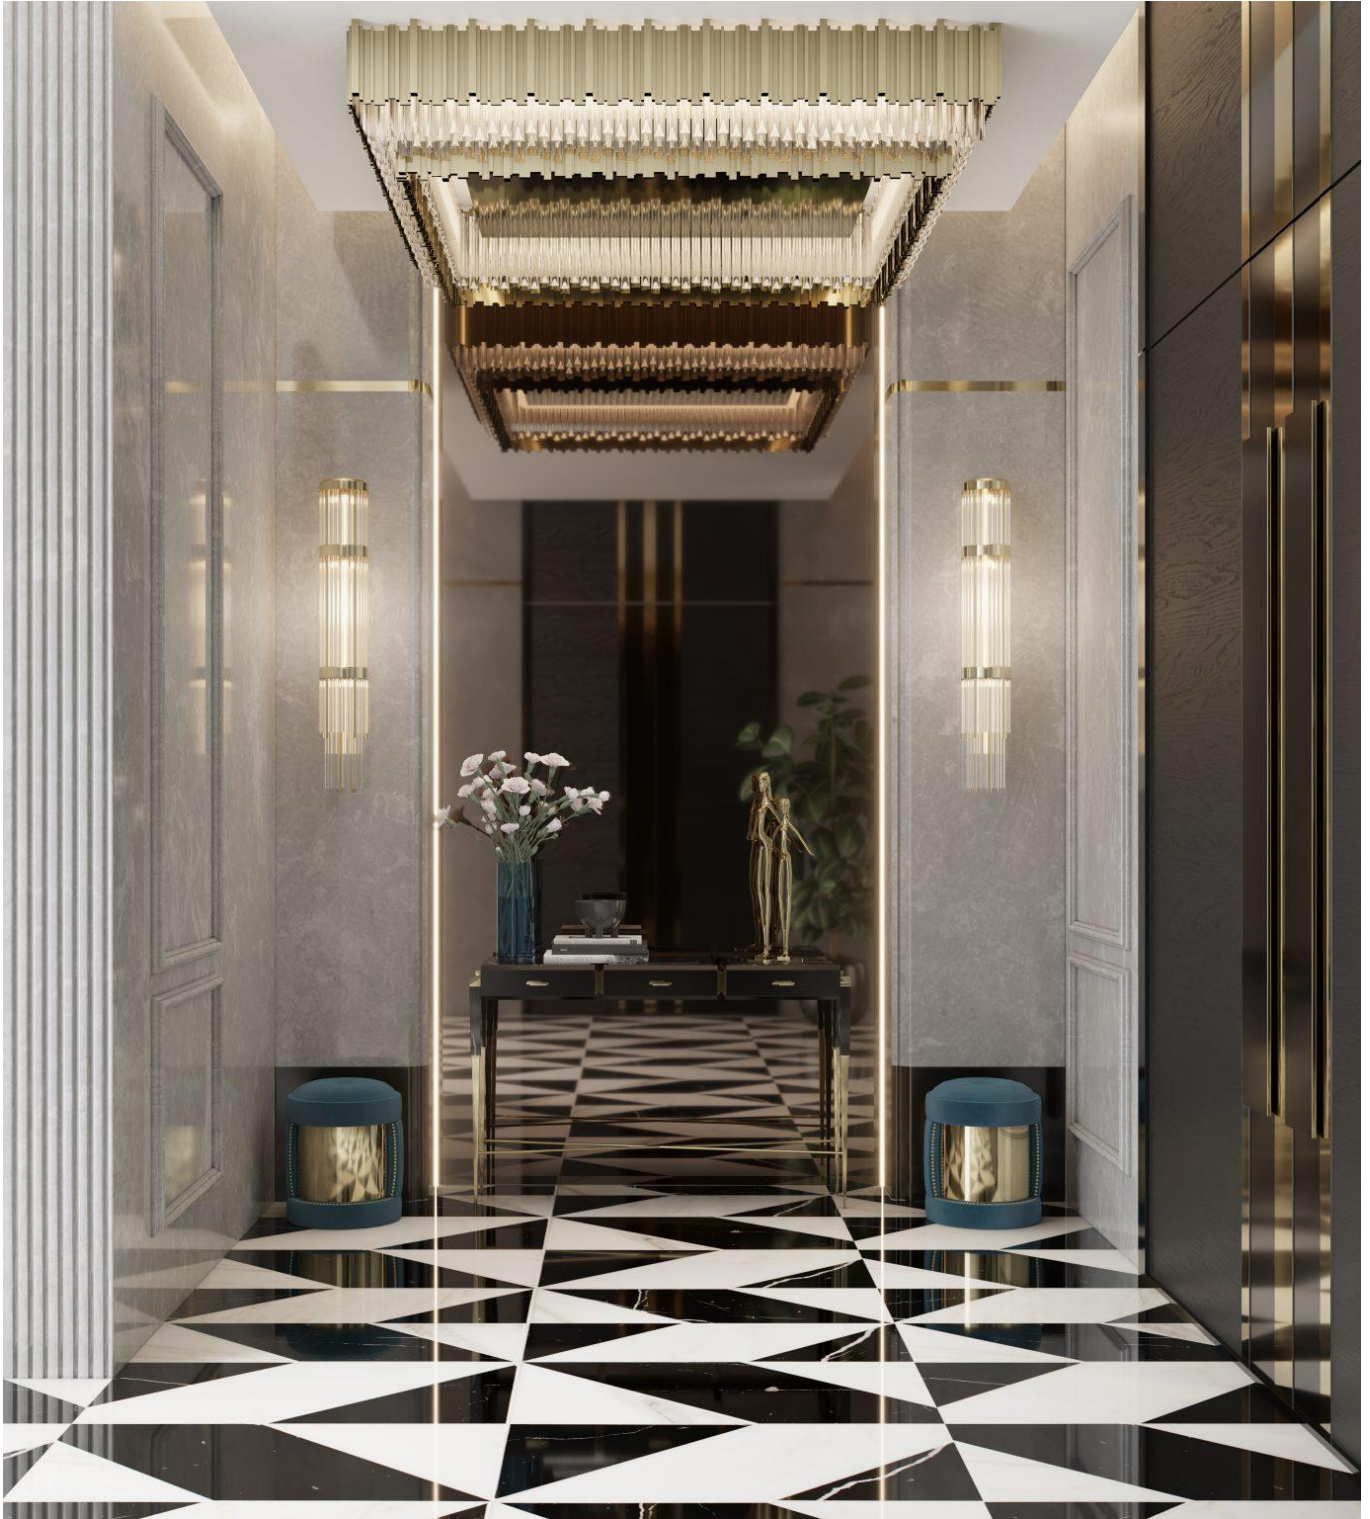

EMPIRE SQUARE PLAFOND CEILING LIGHT

H350 X D600

Brass & Crystal

Gold

R89 000