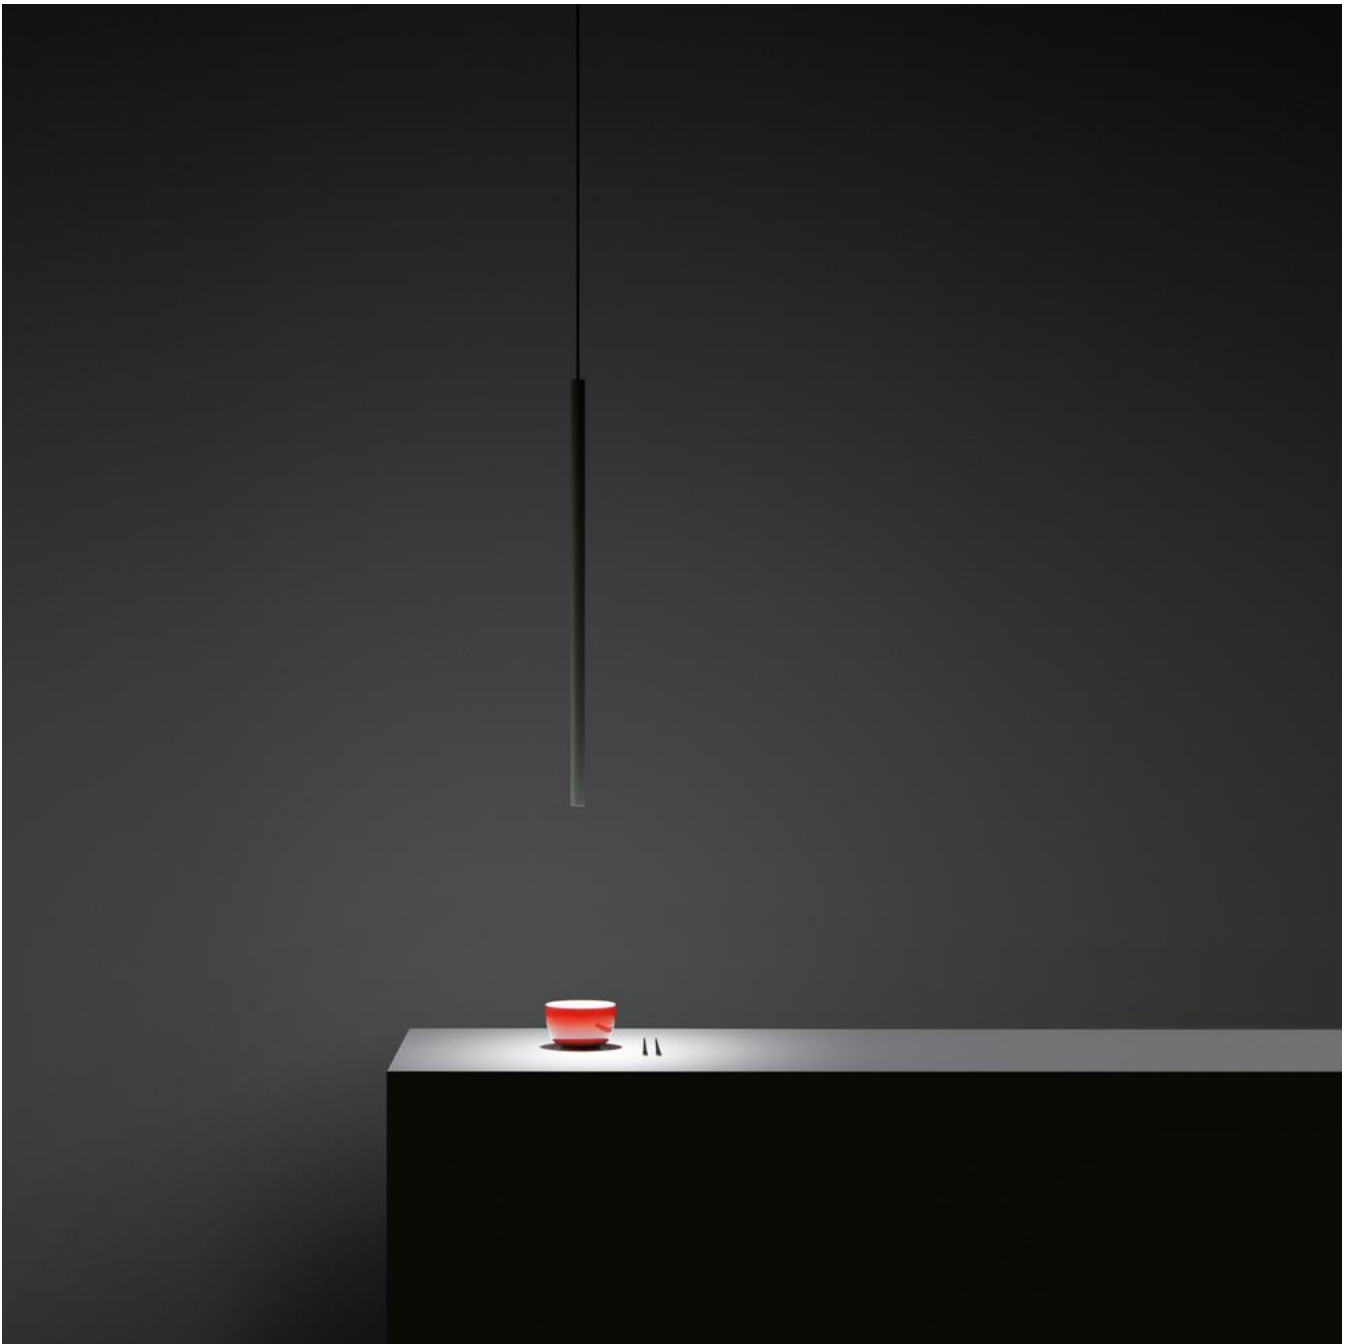

ETTA

ETTA PENDANT
Available in custom sizes.
H750
D25
Metal

CORD COLOUR:
Black

Available finishes: Gold |Brushed Brass | Matt Black | Black| Matt White |White
R6 500