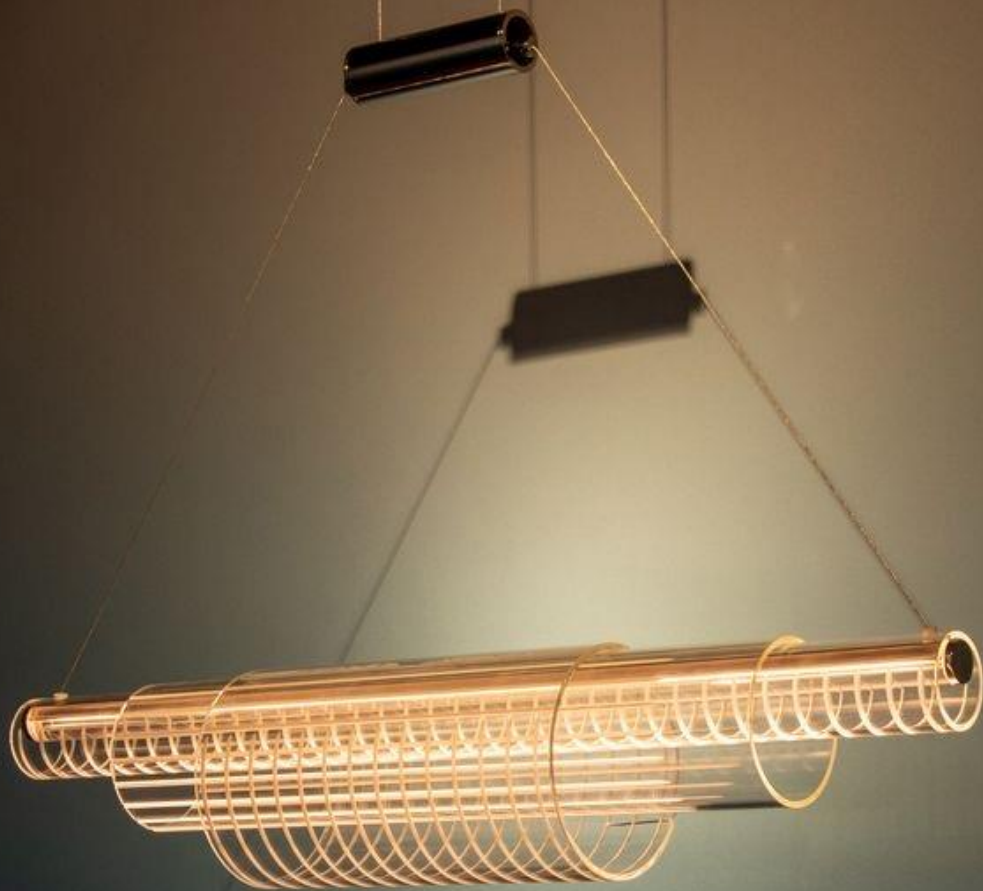

COAX

COAX SUSPENSION LIGHT

L1270 X H250

Iron & Glass

Clear Glass & Gold

R26 500

VOLTO SUSPENSION LIGHT 1

D630 X H420
Iron & Aluminium
Brass & Black
R5 100