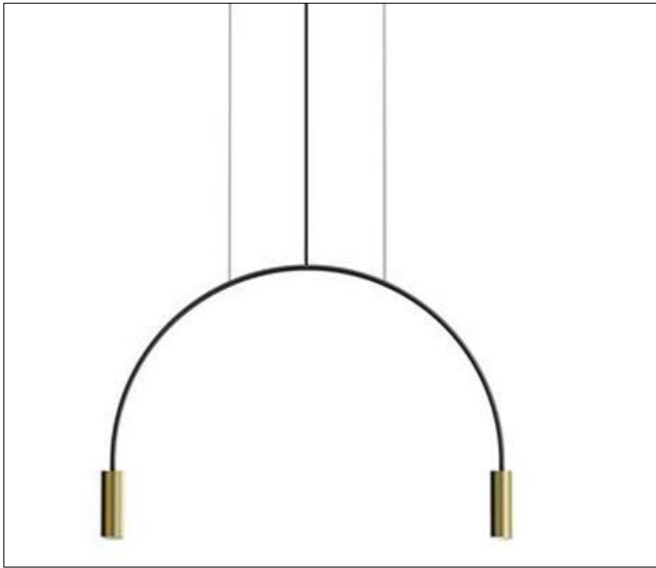

VOLTA SUSPENSION LIGHT 2

D860 X H550
Iron & Aluminium
Brass & Black
R6 520

VOLTO SUSPENSION LIGHT 3

D1435 X H550
Iron & Aluminium
Brass & Black
R13 500

VOLTO BLACK & GOLD

VOLTO SUSPENSION LIGHT 1
D630 X H420
Iron & Aluminium
Brass & Black
R5 100