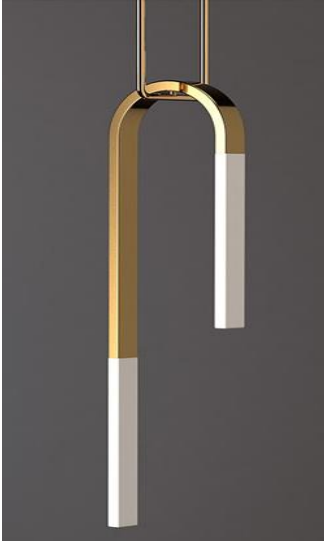

BARS BEND SUSPENSION LIGHT

H850 X D260

Metal

Gold

R8 995