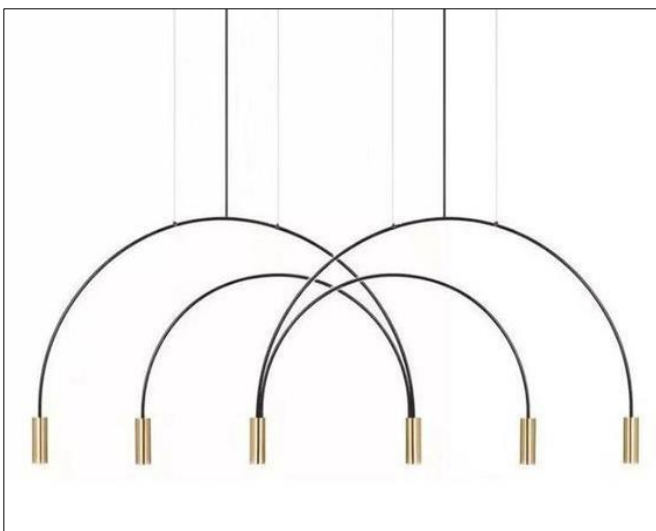

VOLTA SUSPENSION LIGHT 3
D1435 X H550
Iron & Aluminium
Brass & Black
R13 500

**available in full black