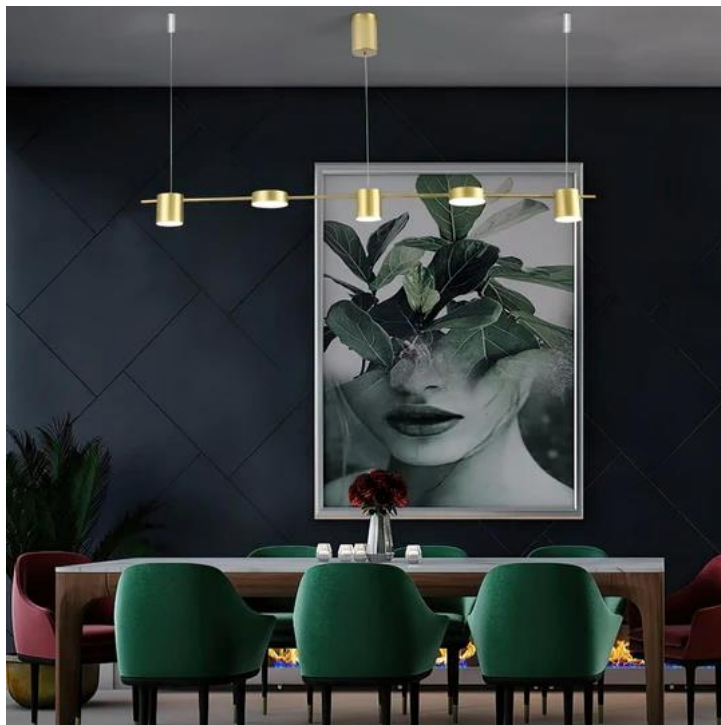

SOMBRA LINEAR PENDANT

Available in custom sizes.

3 heads | 5 heads | 6 heads

Aluminium discs and cylinder shades with Optical Acrylic lenses on a slender rod.

Material: Metal

Finish: Bright Satin | Satin Black | Satin Gold

Available in Gold | Copper | Black | White

R18 995