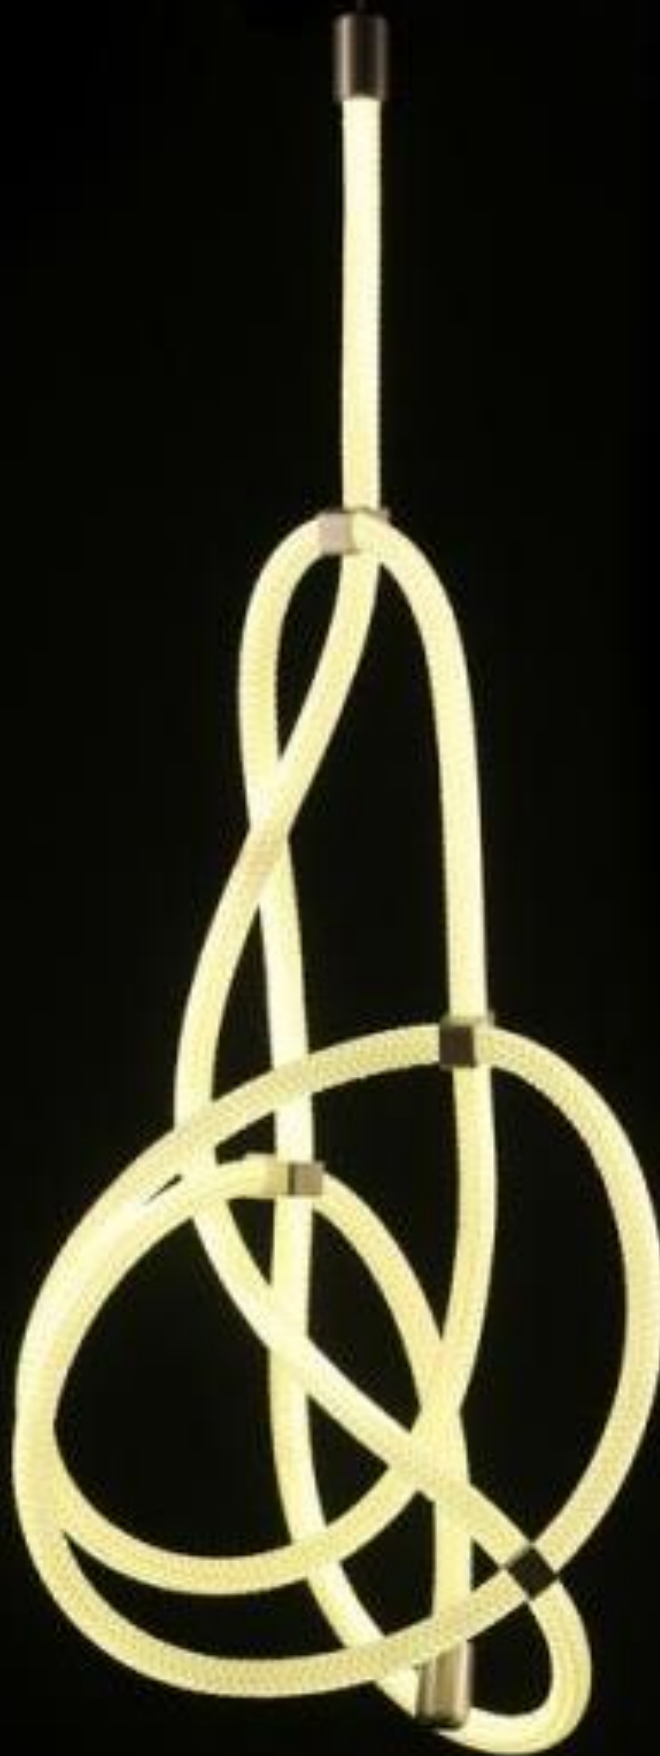

ROPE WALL LIGHT GOLD
D300 X H600
Acrylic & Fabric
Gold & White
R5 800

ROPE WALL LIGHT BLACK
D300 X H600
Acrylic & Fabric
Black & White
R5 800

ROPE GOLD TABLE LAMP
H635 X W180
Metal & Acrylic
Wooden Base
R6 995