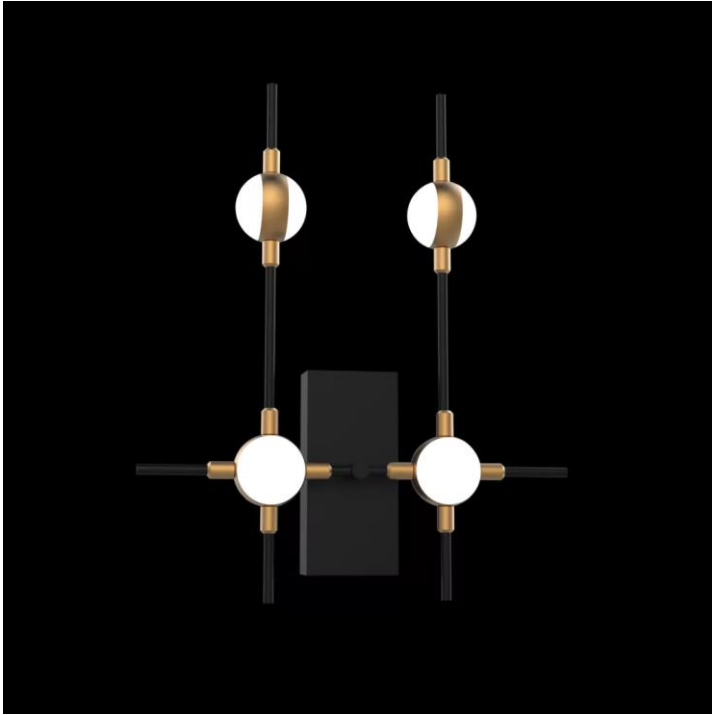

ARLO WALL LIGHT
H80 X W370
Available in custom sizes.
A four-light setup
Globe and rod system
Integrated LED
Available in Gold | Copper | Black | White
R5 250