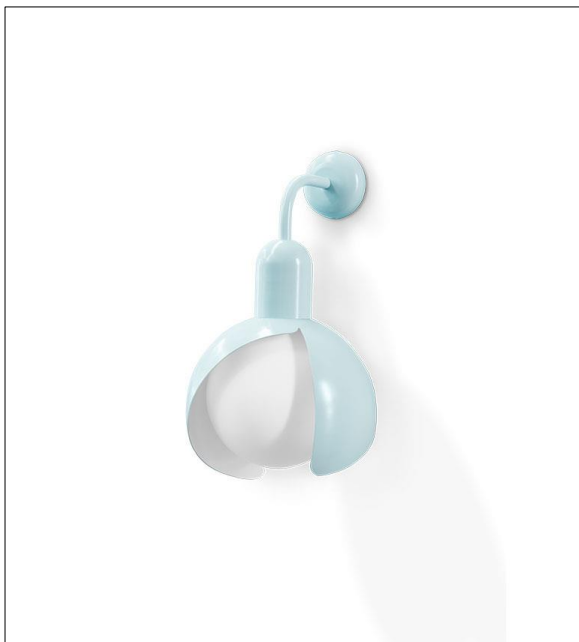

ARIELLA WALL LIGHT – BLUE
H450 X D240

Available in custom sizes.

Finishes: Glossy | Lacquered | Translucid glass
Available in White | Pink | Blue
R4 500