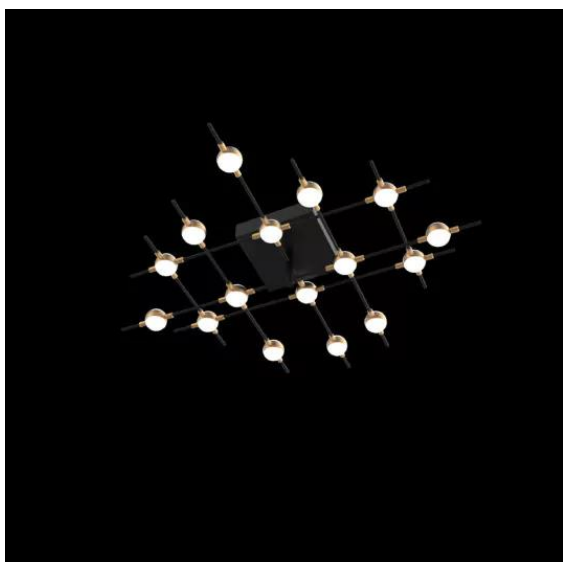

ARLO CEILING LIGHT - 16
H140 X W830
Available in custom sizes.
A sixteen-light setup
Globe and rod system
Integrated LED
Available in Gold | Copper | Black | White
R19 995