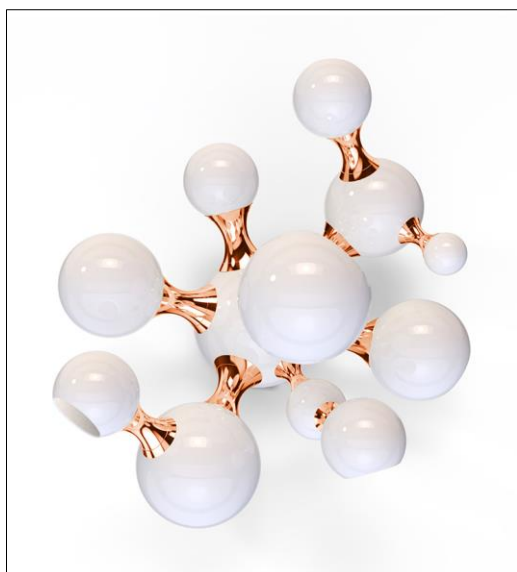

JONA WALL LIGHT - COPPER
H510 X W475 X L320
Available in custom sizes.
Body: Brass and Steel
Finish: Copper
Available in Gold | Copper | Black | White
R7 995