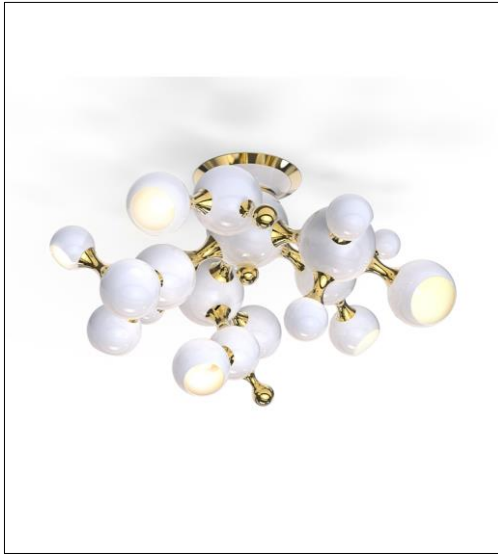

JONA CEILING SUSPENSION LIGHT - GOLD

H500 X D880

Available in custom sizes.

Body: Brass and Steel

Finish: Gold

Available in Gold | Copper | Black | White

R 16 995