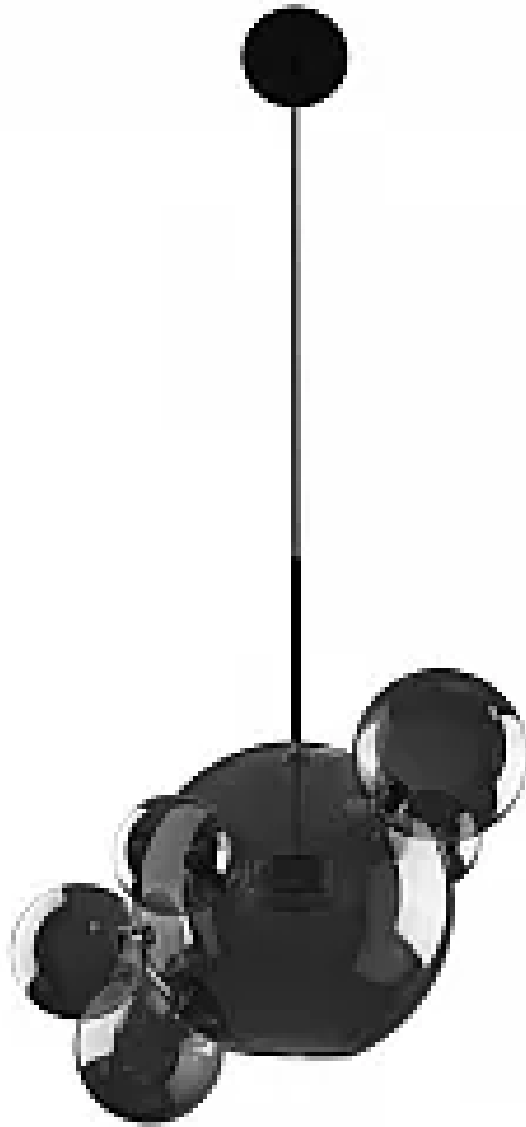

BUBBLES

BUBBLES BLACK SUSPENSION LIGHT
D580 X H450
Iron & Glass
Black
R14 995