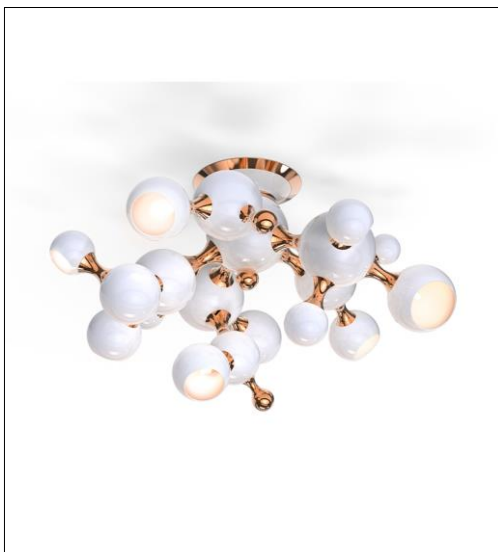

JONA CEILING SUSPENSION LIGHT - COPPER

H500 X D880

Available in custom sizes.

Body: Brass and Steel

Finish: Copper

Available in Gold | Copper | Black | White

R16 995