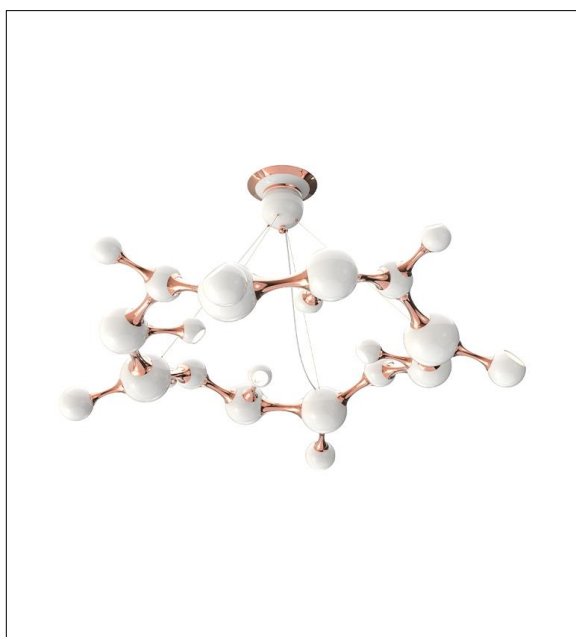

JONA ROUND SUSPENSION LIGHT - COPPER
H980 X W860

Available in custom sizes.

Body: Brass and Steel

Finish: Copper

Available in Gold | Copper | Black | White
R28 500