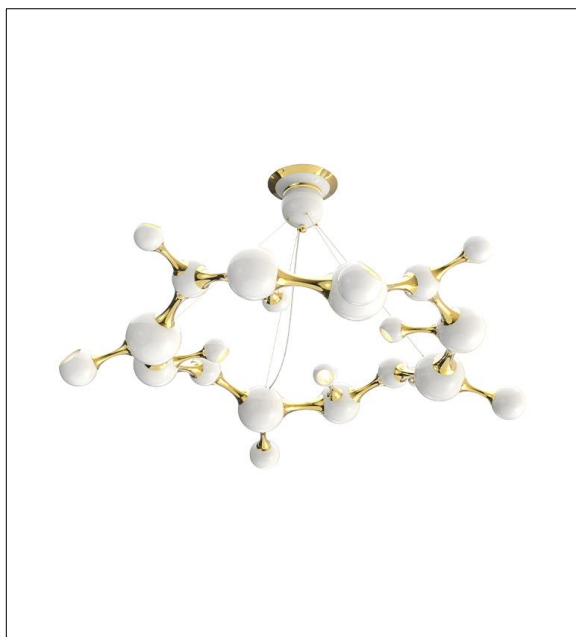

## JONA CEILING SUSPENSION LIGHT - COPPER

H500 X D880

Available in custom sizes.

Body: Brass and Steel

Finish: Copper

Available in Gold | Copper | Black | White

R16 995

JONA