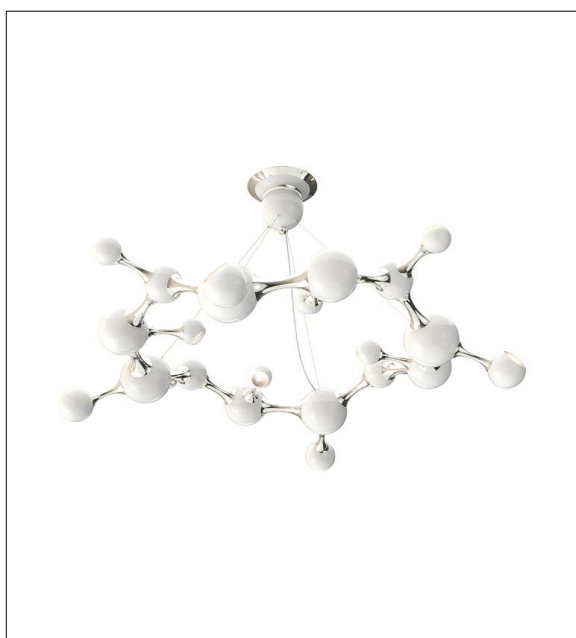

JONA ROUND SUSPENSION LIGHT - Silver
H980 X W860

Available in custom sizes.

Body: Brass and Steel

Finish: Silver

Available in Gold | Copper | Black | White
R28 500