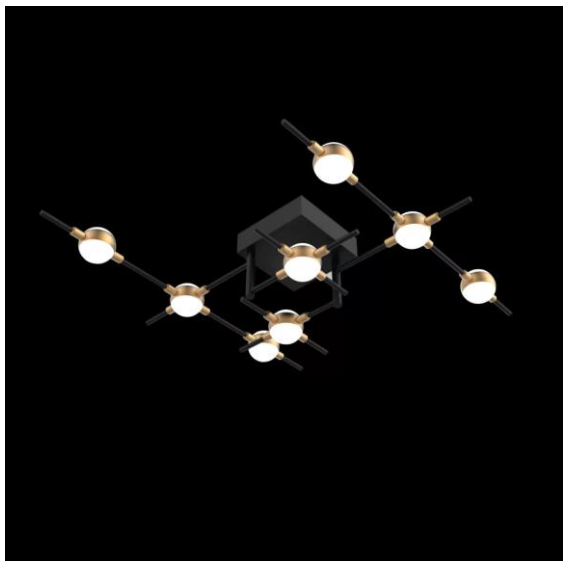

ARLO CEILING LIGHT - 8
H140 X W520
Available in custom sizes.
An eight-light setup
Globe and rod system
Integrated LED
Available in Gold | Copper | Black | White
R9 995