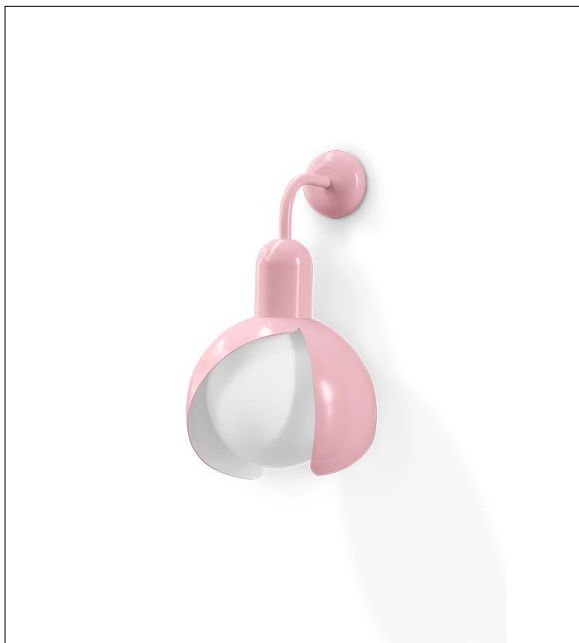

ARIELLA

ARIELLA WALL LIGHT – PINK
H450 X D240

Available in custom sizes.

Finishes: Glossy | Lacquered | Translucid glass
Available in White | Pink | Blue
R4 500