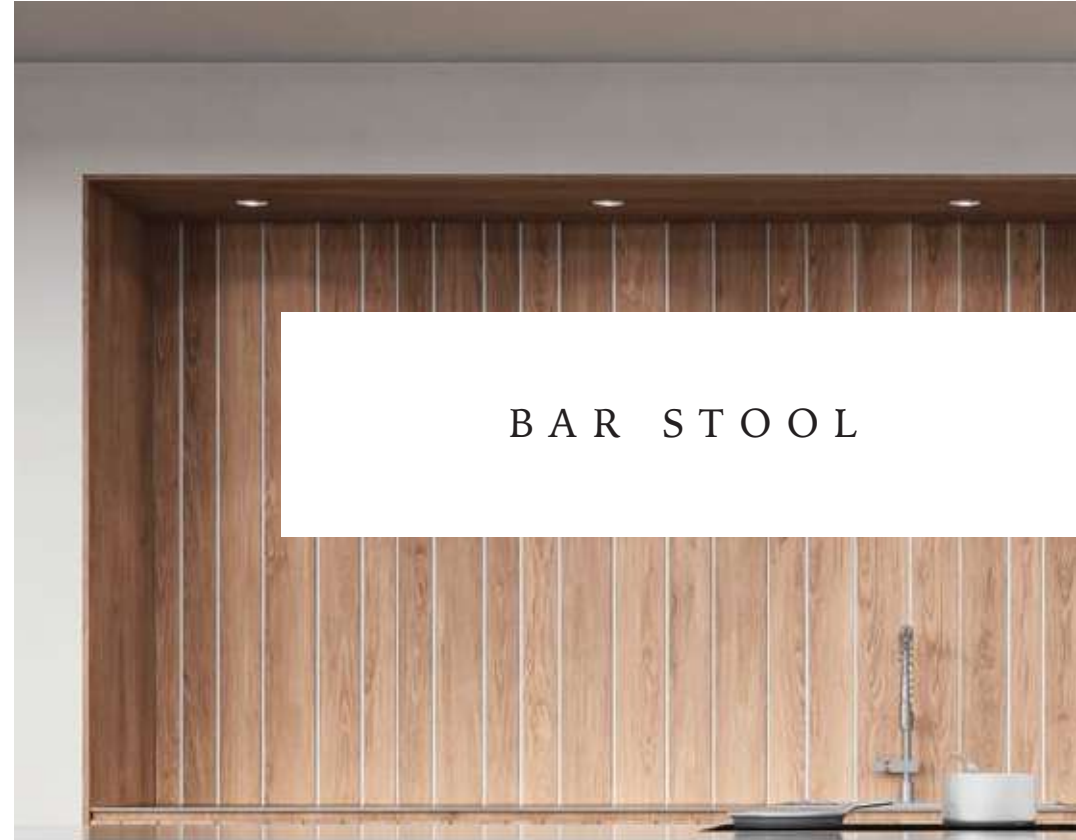

1500 x
400 H

WEATHERED
SIDE TABLE

WEATHERED
STOOL

BAR STOOL

LIVE EDGE DISC TABLES

*please enquire

DISC COFFEE TABLES
800 - 1000m
H350

Limited
edition