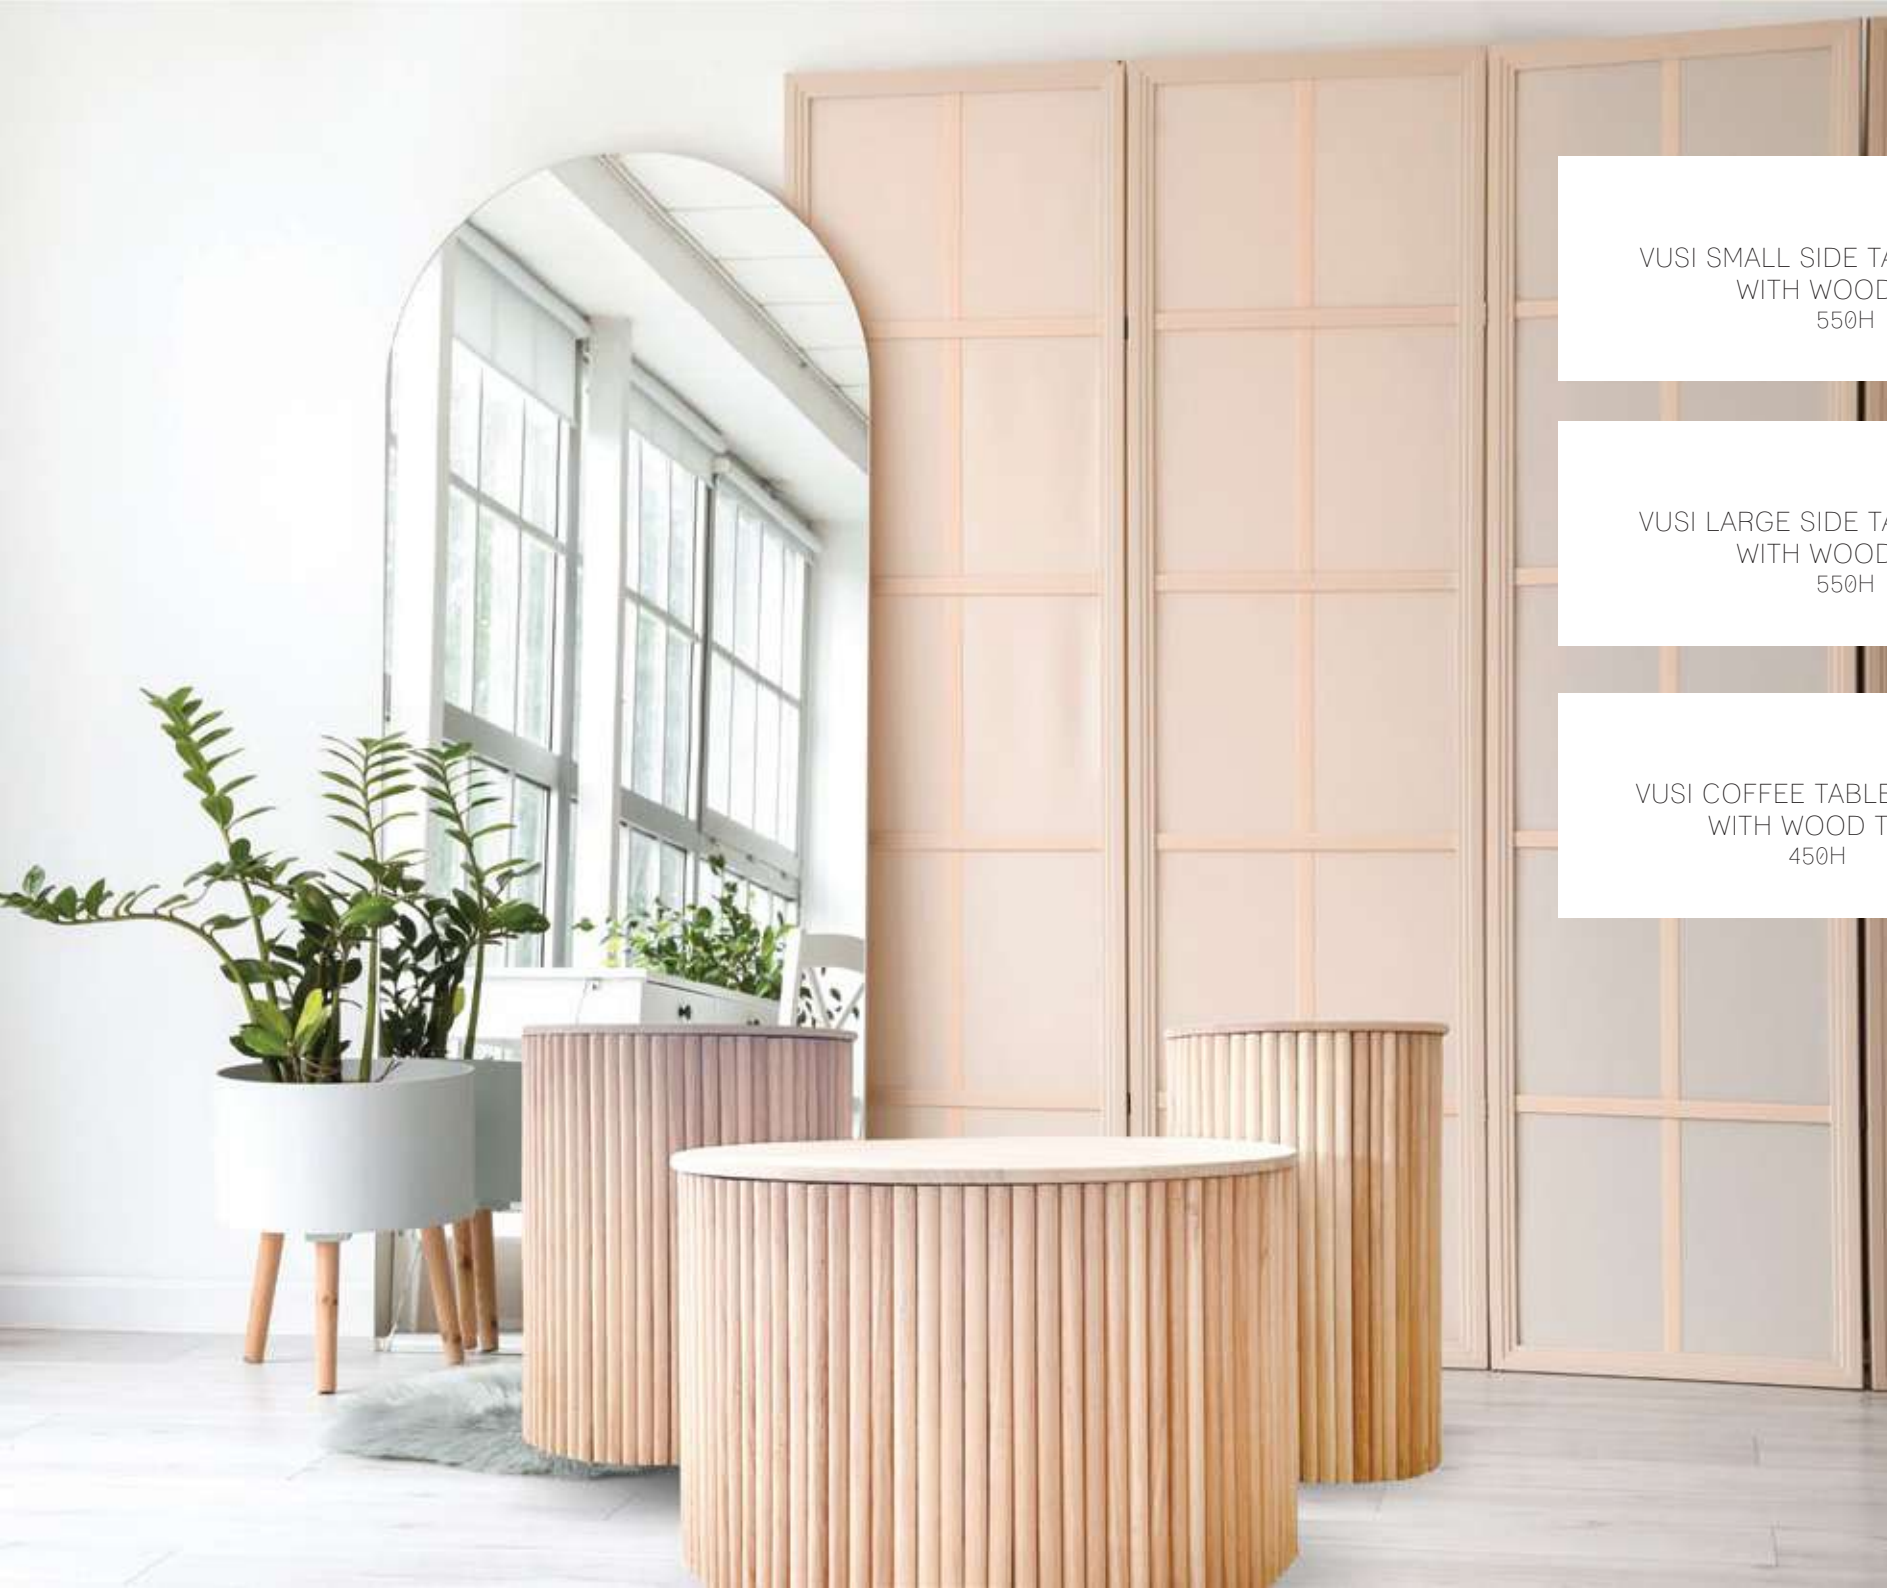

NOLDEN & EARLY

ZINZAN COFFEE TABLE
NoldenStone®
700 dia

ZINZAN SIDE TABLE
NoldenStone®
500 dia

VUSI SMALL SIDE TABLE 365 DIA
WITH WOOD TOP
550H

VUSI LARGE SIDE TABLE 465 DIA
WITH WOOD TOP
550H

VUSI COFFEE TABLE 660 DIA
WITH WOOD TOP
450H