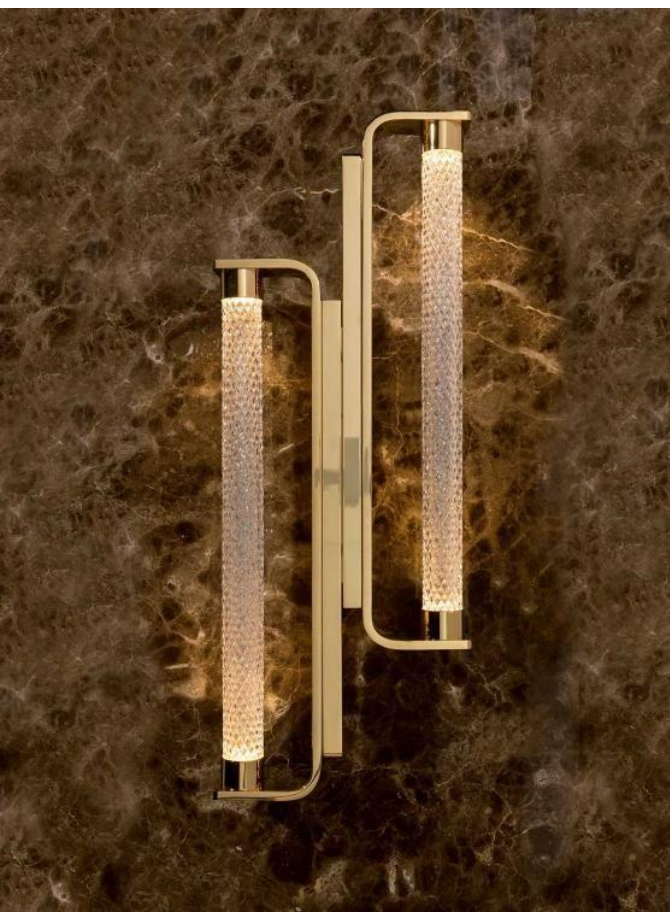

FIESTA

FIESTA WALL LIGHT
H680 X W280
Metal & Glass
R14 995