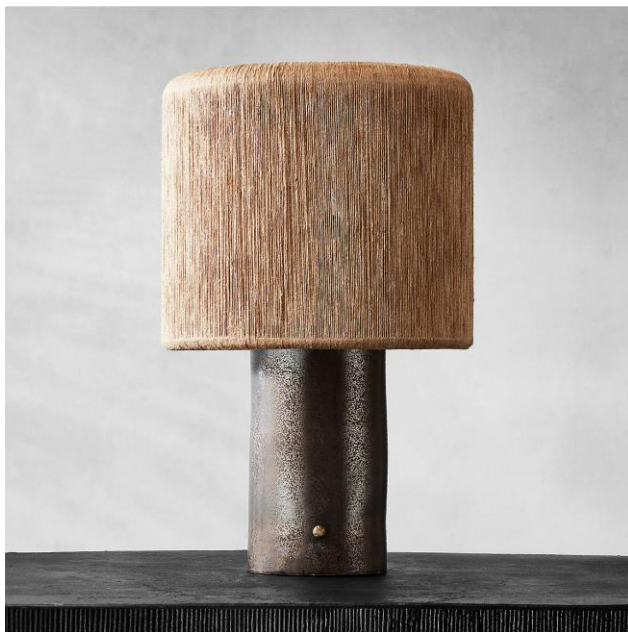

RAMBLE TABLE LAMP 2
D460 x H735
Jute Shade
Ceramic Base
R10 995