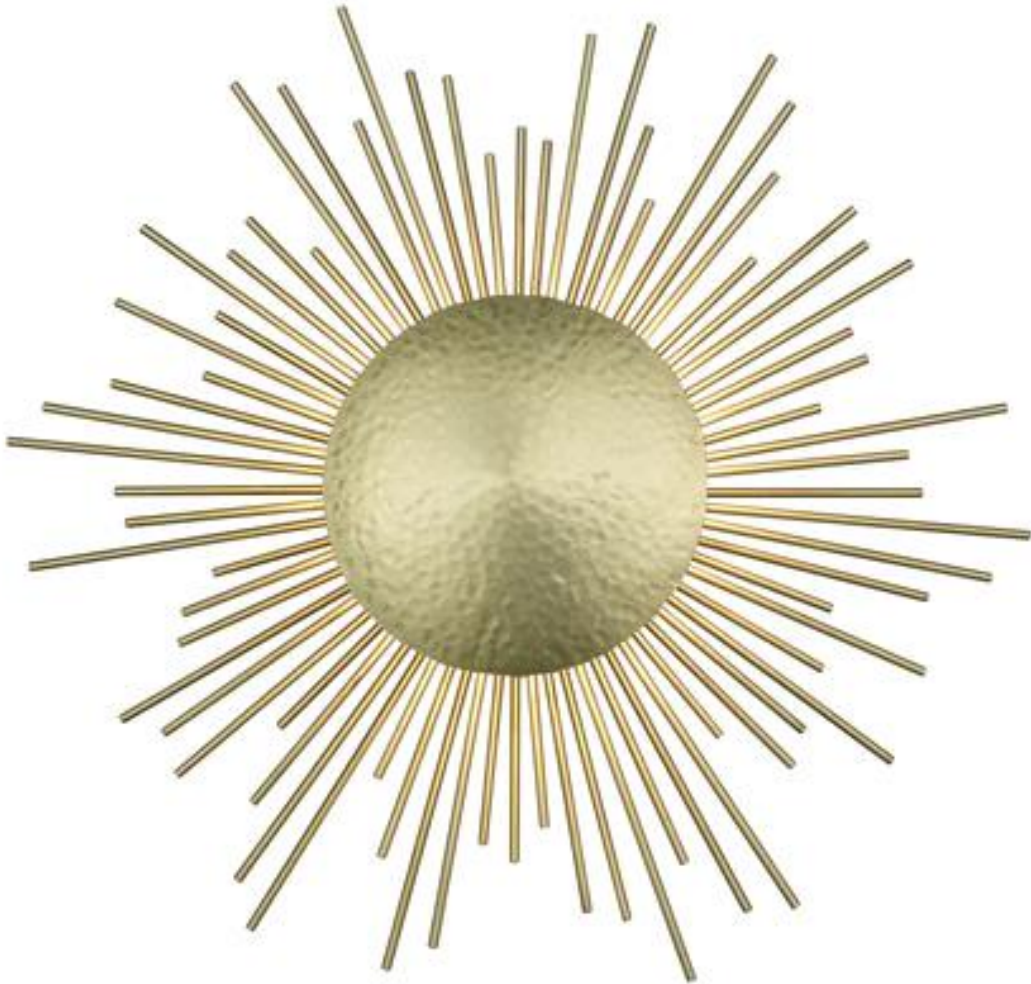

SUNRISE

SUNRISE WALL LIGHT
DEPTH: 80 X HEIGHT:550
Available in custom sizes.
Hammered Brass
Available in Gold | Copper | Black | White
R10 995