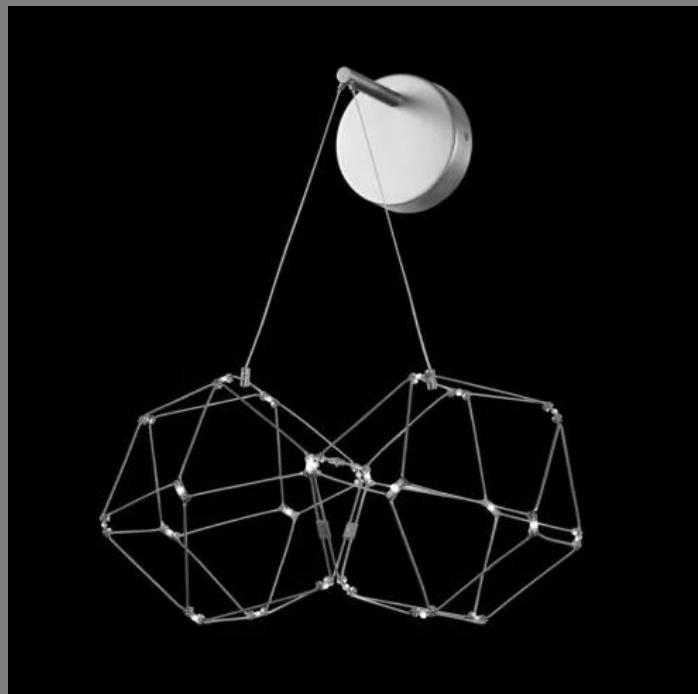

ALPHA

ALPHA WALL LIGHT
H400 X W420
Cast in a double-shaped geometry
Features integrated LED lighting
Available in Gold | Copper | Black | White
R4 995