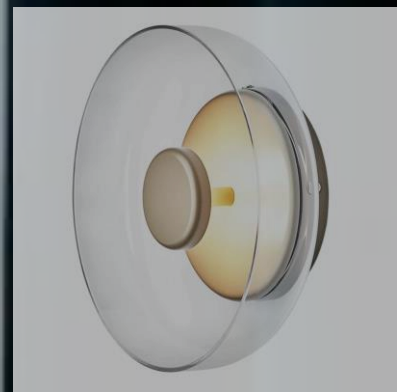

NORDIC

NORDIC WALL LIGHT

230 x 180

Iron & glass

R4 995