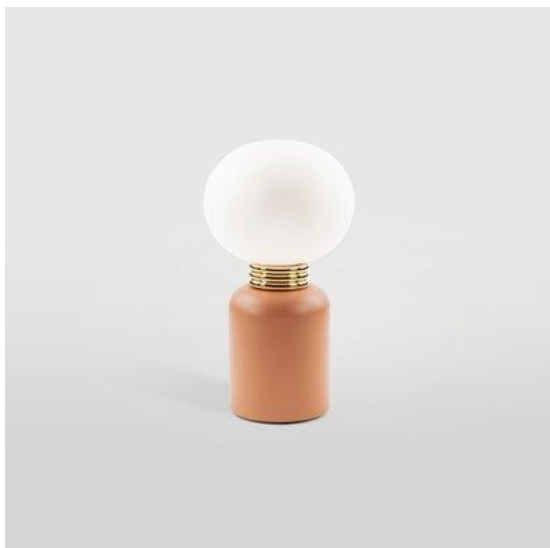

KAREN

KAREN TABLE LAMP COTTO
D190 X H340
Aluminum and blown glass white acid-etched
R5 995