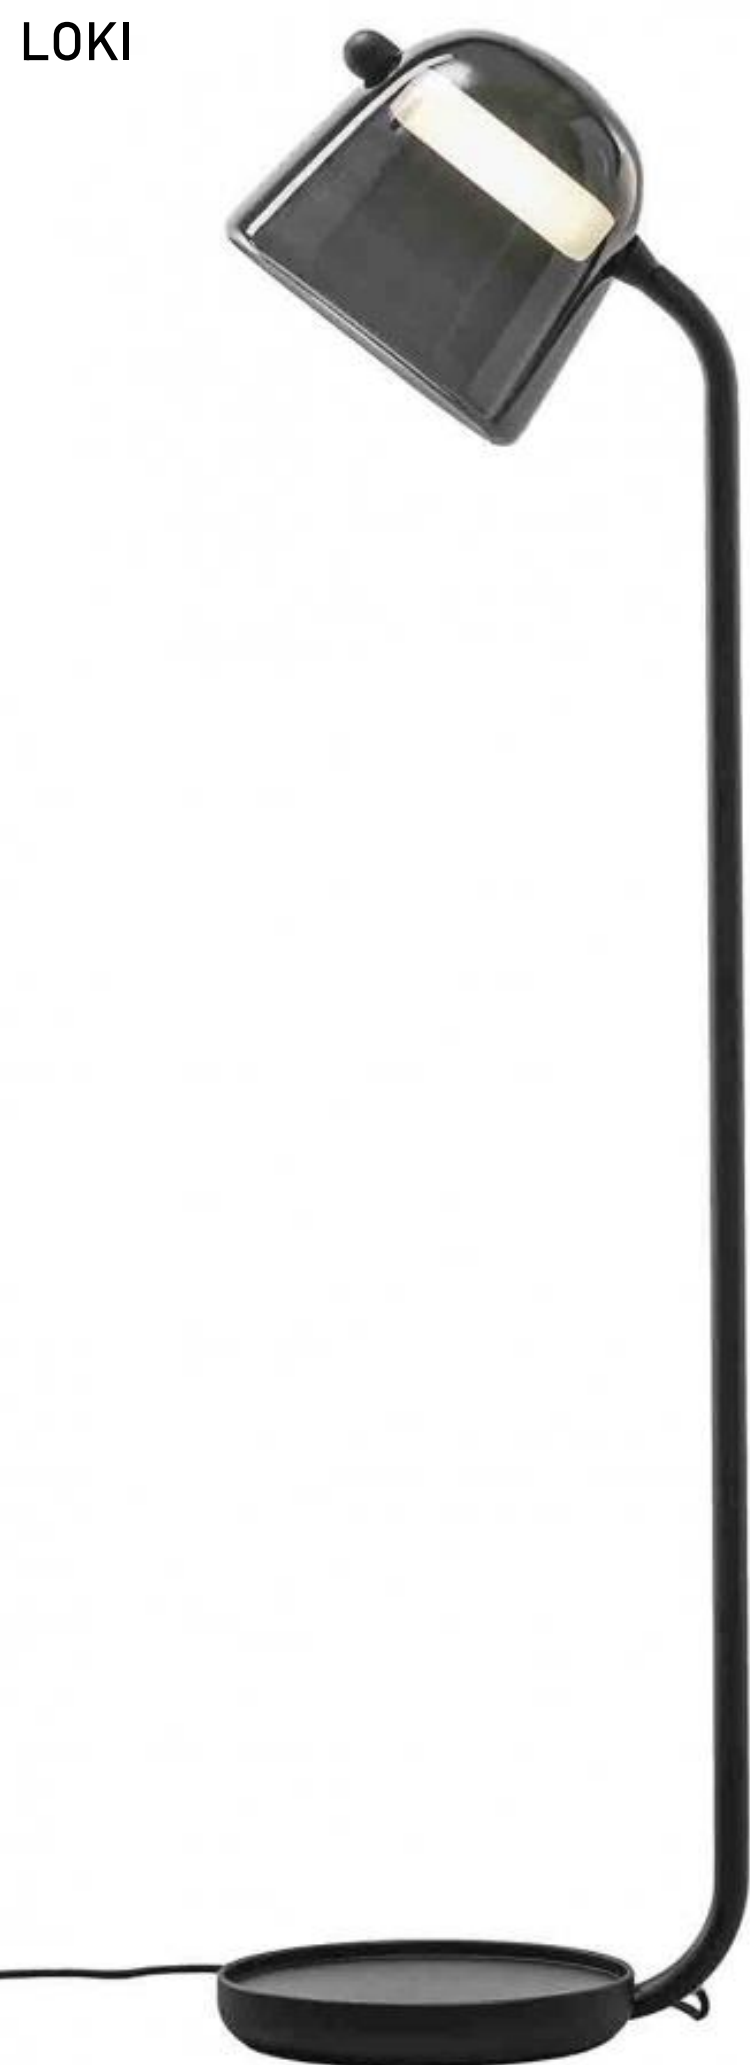

R25 000

MATCHSTICK

MATCHSTICK FLOOR LAMP
D110 X H2530
Wood
R15 750

TYCHO

TYCHO FLOOR LAMP
H2000 X D400 X L400
Brass & Glass
R36 100

TURNER FLOOR LAMP WHITE
H1700 X D500
Brass & Marble
Aluminium Shade
R29 995

TURNER FLOOR LAMP BLACK
H1700 X D500
Brass & Marble
Aluminium Shade
R29 995

HUDSON

HUDSON FLOOR LAMP
D300 H1400
Iron
Brass
Marble Base
R14 995

STARDUST

STARDUST FLOOR LAMP
H1690 X D400
Brass
R29 995

LOKI

LOKI FLOOR LAMP