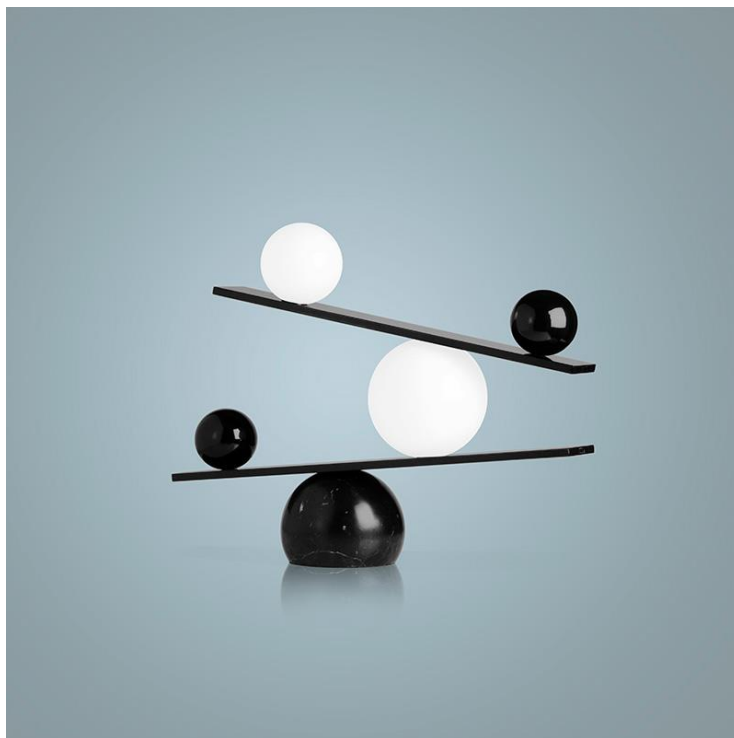

Glowing orbs poised between two slanted steel boards.

Metal spheres counterweight

The overall structure is grounded by a base.

BRASS | BLACK FINISH

R7 500

BARBIE

BARBIE TABLE LAMP

H480 X D250