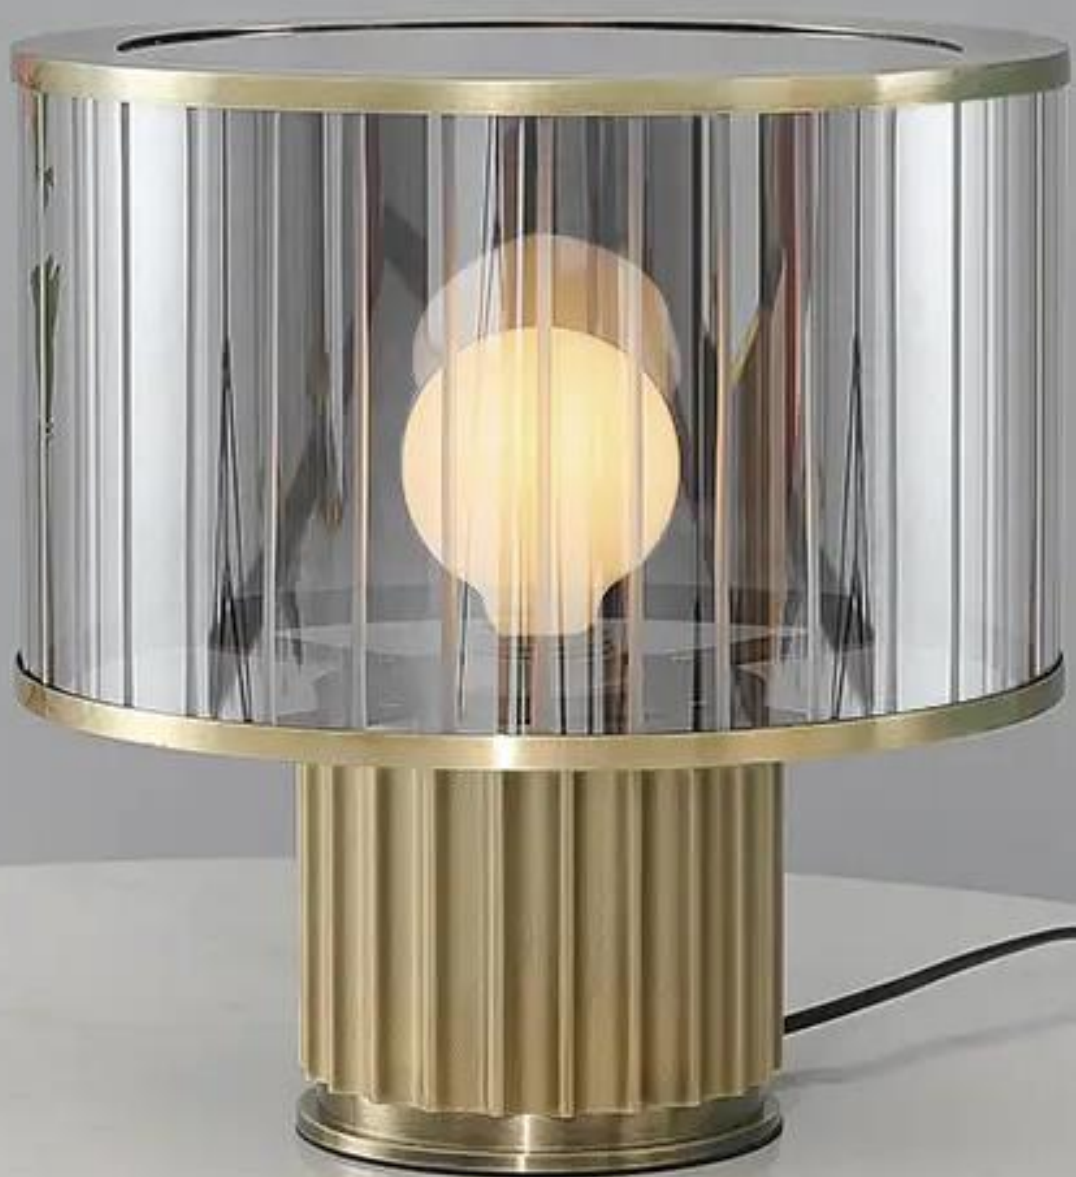

H480 X D250

Available in custom sizes.

Pastel hue - blue

Lacquered wood structure - central column

Rounded shade

Gold and Brass finish

R6 500

SILAS