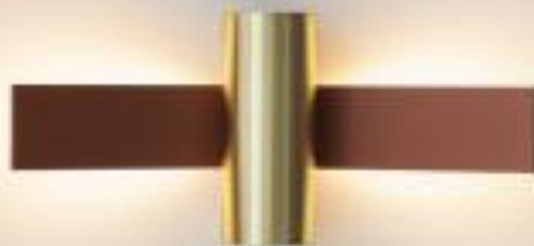

BOWER

BOWER

BOWER WALL LAMP
D120 X H350
Gold
R5 995

BROOKLYN

BROOKLYN WALL LAMP
D100 X H160
Iron & glass
Gold | Silver
R2 850

DALI

DALI WALL LAMP
L220 X H490 X D150
R5 500

EMPIRE