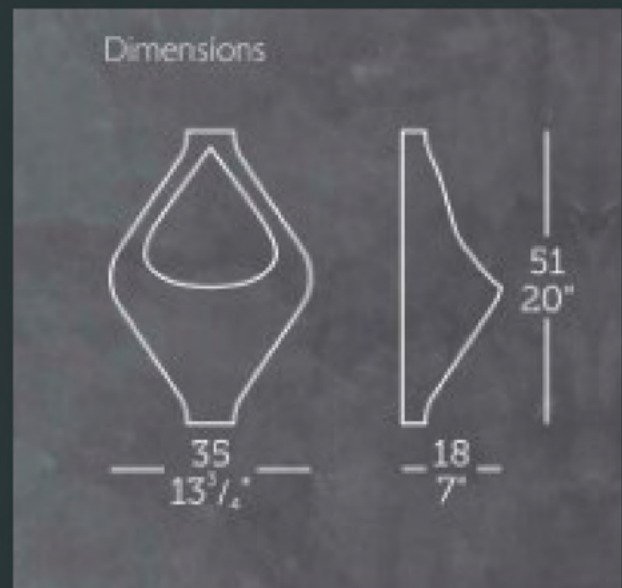

Gota Wall Planter

Name	Colour	Code	Width	Height	Depth
Gota Wall Panel Planter	Burnt Cement	JVGT35CQ	350mm	510mm	180mm

Gota ("Drop" in portuguese) bears the name of its inspiration, the drops of rainwater.

The Gota symmetry enables the creation of different forms, free or organised, adapting to each environment and making it unique. It provides an endless number of layouts.

Vertical Gardens