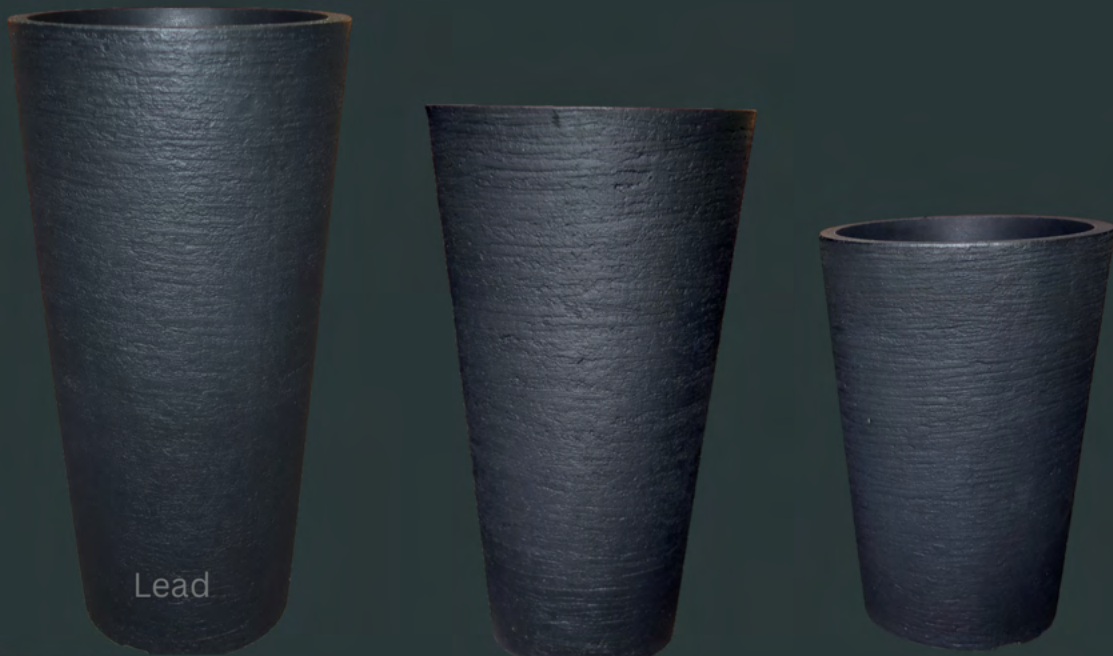

Modern style

European Conic

Contemporary style

European Conic

Name	Colour	Code	Width	Height
European Conic Small	Off white	JVCB30B	310mm	450mm
European Conic Medium	Off white	JVEC33B	325mm	560mm
European Conic Large	Off white	JVCB33B	335mm	660mm
European Conic Small	Lead	JVCB30E	310mm	450mm
European Conic Medium	Lead	JVEC33E	325mm	560mm
European Conic Large	Lead	JVCB33E	335mm	660mm
European Conic small	Sandstone	JVCB30S	310mm	450mm
European Conic Medium	Sandstone	JVEC33S	325mm	560mm
European Conic Large	Sandstone	JVCB33S	335mm	660mm

Contemporary style

European Bowl

Contemporary style

European Bowl

Name	Colour	Code	Outer Width	Outer Height
European Bowl Small	Lead	JVEO410	410mm	120mm
European Bowl Medium	Lead	JVEO55E	550mm	200mm
European Bowl Large	Lead	JVEO75E	750mm	230mm
European Bowl Small	Stone	JVEO410	150mm	120mm
European Bowl Medium	Stone	JVEO550	550mm	200mm
European Bowl Large	Stone	JVEO750	750mm	230mm