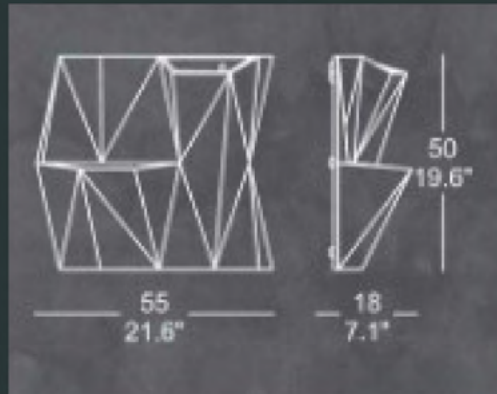

Contemporary style

European Bowl

Contemporary style

European Bowl

Name	Colour	Code	Outer Width	Outer Height
European Bowl Small	Lead	JVEO410	410mm	120mm
European Bowl Medium	Lead	JVEO55E	550mm	200mm
European Bowl Large	Lead	JVEO75E	750mm	230mm
European Bowl Small	Stone	JVEO410	150mm	120mm
European Bowl Medium	Stone	JVEO550	550mm	200mm
European Bowl Large	Stone	JVEO750	750mm	230mm

Contemporary style

Lagoon Round

Modern style

Lagoon Round

Name	Colour	Code	Width	Height
Lagoon Round Small	Off white	JVLH33B	330mm	275mm
Lagoon Round Medium	Off white	JVLH44B	440mm	370mm
Lagoon Round Large	Off white	JVLH44B	550mm	440mm
Lagoon Round Small	Lead	JVLH33E	330mm	275mm
Lagoon Round Medium	Lead	JVLH44E	440mm	370mm
Lagoon Round Large	Lead	JVLH44E	550mm	440mm

Modern style

Flat Window Box Double Walled

Architectural Design

Flat Window Box Double Walled

Name	Colour	Code	Length	Width	Height
Flat Window Box Small	Lead	JFFD57E	570mm	150mm	150mm
Flat Window Box Med	Lead	JVEO55E	765mm	245mm	250mm
Flat Window Box Large	Lead	JVEO75E	1000mm	410mm	400mm
Flat Window Box Small	Off White	JFFD57B	570mm	150mm	150mm
Flat Window Box Med	Off White	JVEO55B	765mm	245mm	250mm
Flat Window Box Large	Off White	JVEO75B	1000mm	410mm	400mm

Architectural Design

Angolo Wall Planter

Name	Colour	Code	Width	Height	Depth
Angolo Wall Planter	Off White	JVPA50B	550mm	500mm	180mm

Modular vase, ideal for mounting panels and vertical gardens.

Vertical Gardens