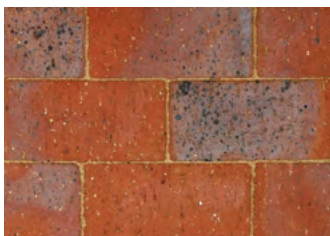

IRONSTONE PAVER PB

220 x 108.5 x 50mm

SANS 1575:2007
ISO 9001:2015

Nibbed