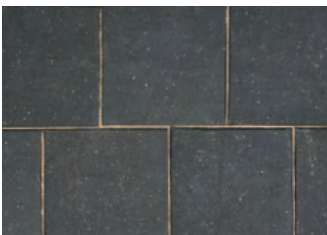

ONYX DOPPIO PAVER PA

220 x 220 x 50mm

ISO 9001:2015

Chamfered