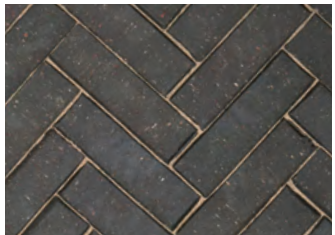

**NUTMEG COBBLE PAVER PA**

108.5 x 108.5 x 50mm

ISO 9001:2015

Chamfered

**ONYX PAVER PA**

220 x 108.5 x 50mm  
200 x 98.5 x 65mm

ISO 9001:2015

Chamfered and nibbed  
Available in special shapes and bullnose