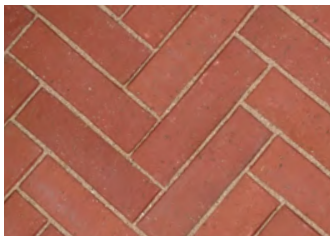

SANS 1575:2007  
ISO 9001:2015

Nibbed

**BURGUNDY PAVER PA**

220 x 108.5 x 50mm  
200 x 98.5 x 65mm

SANS 1575:2007  
ISO 9001:2015

Chamfered and nibbed  
Available in special shapes and bullnose

**BURGUNDY PIAZZA PAVER PA**