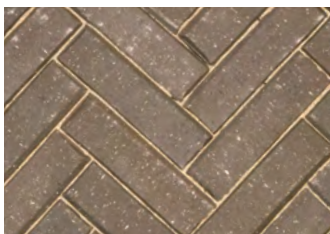

220 x 108.5 x 50mm  
200 x 98.5 x 65mm

SANS 1575:2007  
ISO 9001:2015

Chamfered and nibbed  
Available in bullnose only

**GRAPHITE PAVER PA**

220 x 108.5 x 50mm  
200 x 98.5 x 65mm

ISO 9001:2015

Chamfered and nibbed  
Available in special shapes and bullnose