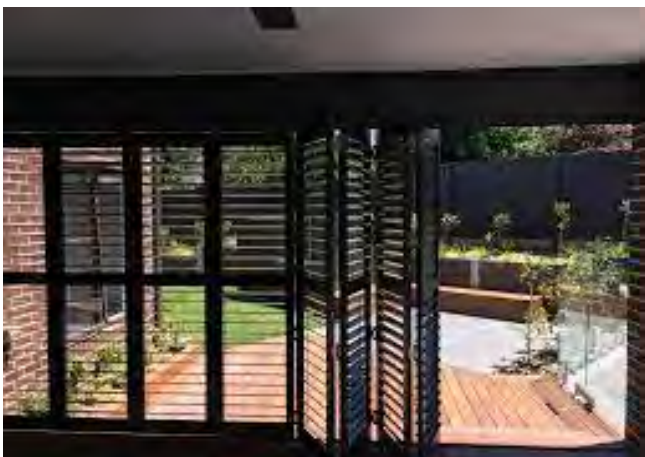

Aluminium Shutters

Breaking a window or door is easy, however breaking through aluminium reinforced shutters takes time and creates noise.

This makes the aluminium adjustable louver shutters a useful deterrent to intruders who are looking for an easy way to gain entrance to your home or business. Security shutters are locked into place, no one on the outside will be able to see into the comfort and privacy of your home.

The adjustable louvers are reinforced with steel rods running through the core of each louver, extending into the aluminium framework, to ensure an extremely robust, yet attractive alternative to steel gates and burglar bars. These shutters are securely locked by means of a spring loaded bolt system and unique sliding locking bolt mechanism.

Aluminium shutters are maintenance free and are particularly well suited to harsh conditions in the coastal areas. They can be powder coated in a wide selection of standard or custom colours to suit your décor.