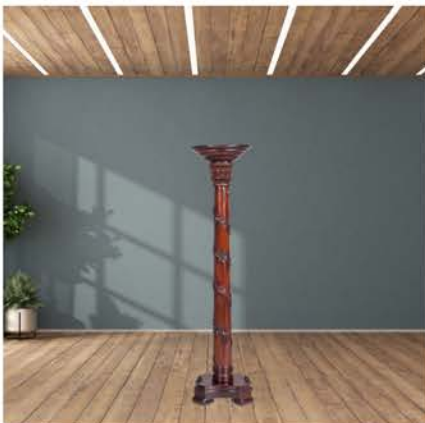

REGENCY VINE CARVED TORCHERE

The Regency Vine Carved Torchere is a stunning floor lamp and has beautiful vine detailing carved into the base. This is lovely for anywhere in the home and looks stunning next to our lounge chairs.

Length: 300 mm
Depth: 300 mm
Height: 1200 mm