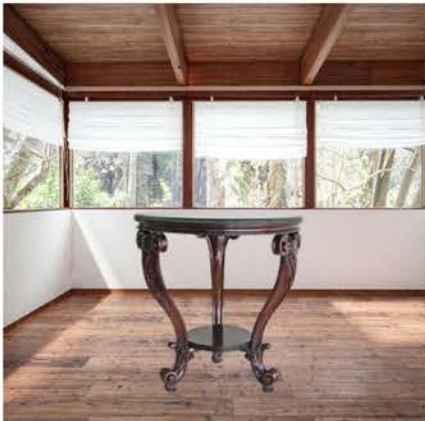

LOUIS LAMP TABLE

This gorgeous solid mahogany table with detailed legs is perfect for your lounge to rest your coffee cup or display one of our beautiful lamps.

Length: 800 mm
Depth: 800 mm
Height: 650 mm