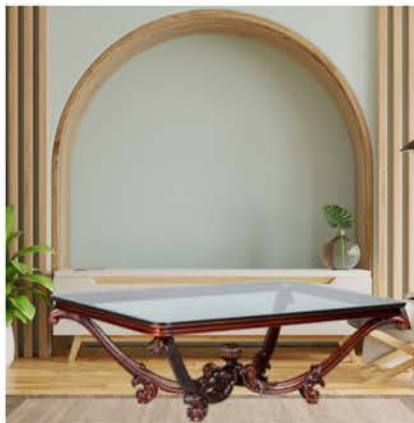

TUSCAN SQUARE COFFEE TABLE

This is a statement piece, The Tuscan square coffee table has a glass top and elegant legs and base with enough detail it needs to be mentioned, it is meticulous and hand carved. This is a must-have coffee table.

Length: 1300 mm
Depth: 1300 mm
Height: 480 mm