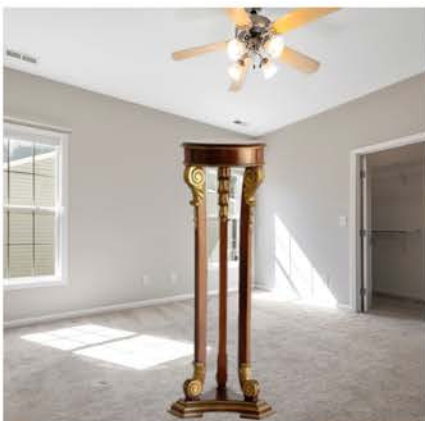

LOUIS XVI CARVED TORCHERE

The Louis XVI carved Torchere is solid mahogany, a three-legged base floor lamp and would suit any home beautifully and can be paired with our lounge or dining room suits.

Length: 400 mm
Depth: 400 mm
Height: 1200 mm