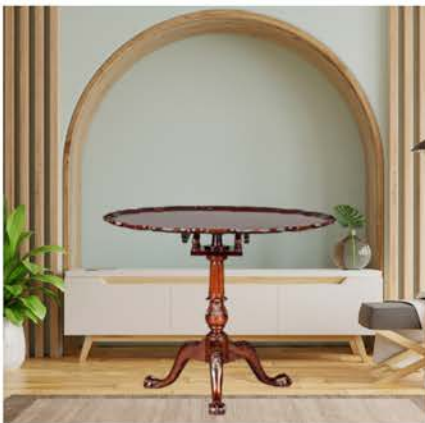

Depth: 470 mm

Height: 670 mm

FRENCH LAMP TABLE

This French Table has a unique braid detail, with carved edging, and solid mahogany legs these side tables are beautiful for next to our lounge suite and to pair with our lovely lamp collection on offer.

Length: 730 mm

Depth: 540 mm

Height: 580 mm

PIE CRUST TILT TABLE

The Pie Crust Tilt Table will be a Lovely addition to your living room, this table is perfect to display our lamps, and accessories or even accompany one of the lounge chairs in a cozy corner.