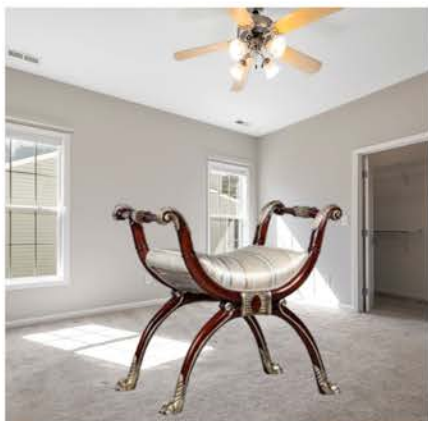

LIONS PAW STOOL

The Lions Paw Stool is a beautiful addition to the lounge suite as it really compliments our Trafalgar Couches but it also can pair beautifully in our bedroom range it really is up to you and how you style your home.
Excl 1m Fabric and 3m Braid.

Length: 730 mm
Depth: 440 mm
Height: 670 mm