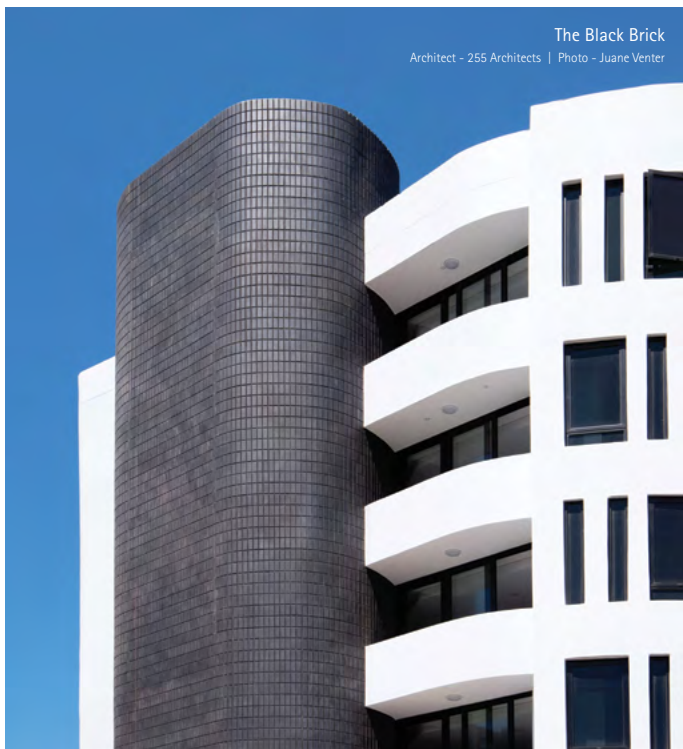

The Black Brick

Architect – 255 Architects | Photo – Juane Venter