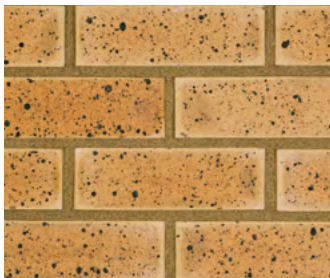

TOPAZ SATIN FBX

222 x 106 x 73mm | 51 bricks per m²
Available in special shapes
Midrand Factory – Gauteng

SANS 227:2007
ISO 9001:2015