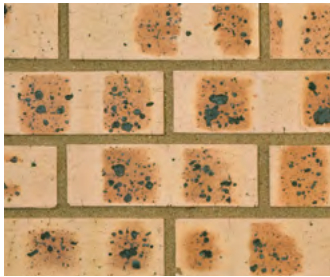

FYNBOS GEEL SATIN FBX

222 x 106 x 73mm | 51 bricks per m²
Available in special shapes
Middelwit Factory – Mpumalanga

SANS 227:2007
ISO 9001:2015