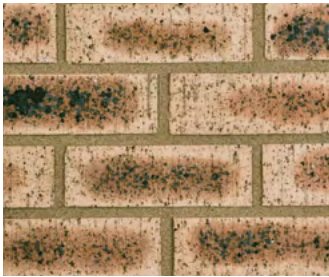

BLUE BARLEY TRAVERTINE FBX

222 x 106 x 73mm | 51 bricks per m²
Available in special shapes
Driefontein Factory – Gauteng

SANS 227:2007
ISO 9001:2015