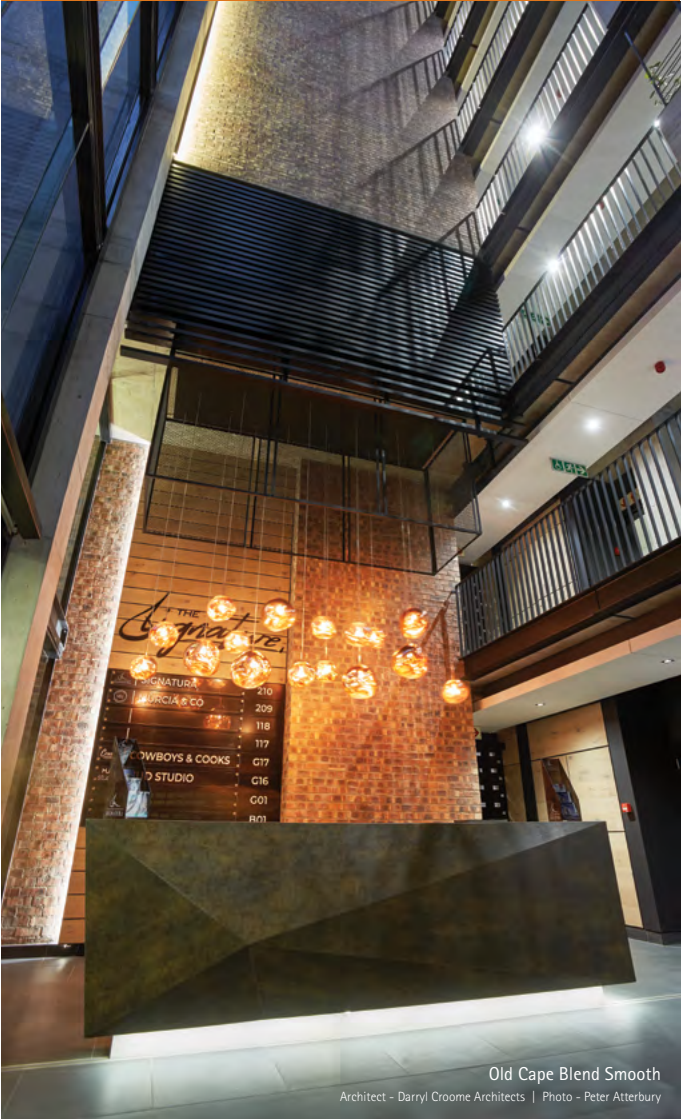

CLAY FACE BRICKS

Country Classic Satin

The strength and durability of clay face brick is only matched by the beauty of the product. Corobrik offers the widest variety of colours, shades, shapes and textures to suit any environment.