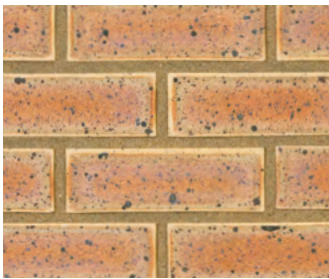

SAPPHIRE SATIN FBX

222 x 106 x 73mm | 51 bricks per m²
Available in special shapes
Midrand Factory – Gauteng

SANS 227:2007
ISO 9001:2015