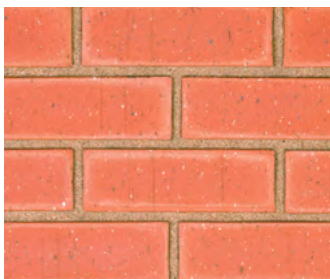

VILLAGE ANTIQUE TRAVERTINE FBS

222 x 106 x 73mm | 51 bricks per m²

Available in special shapes
Rosema Factory - Gauteng