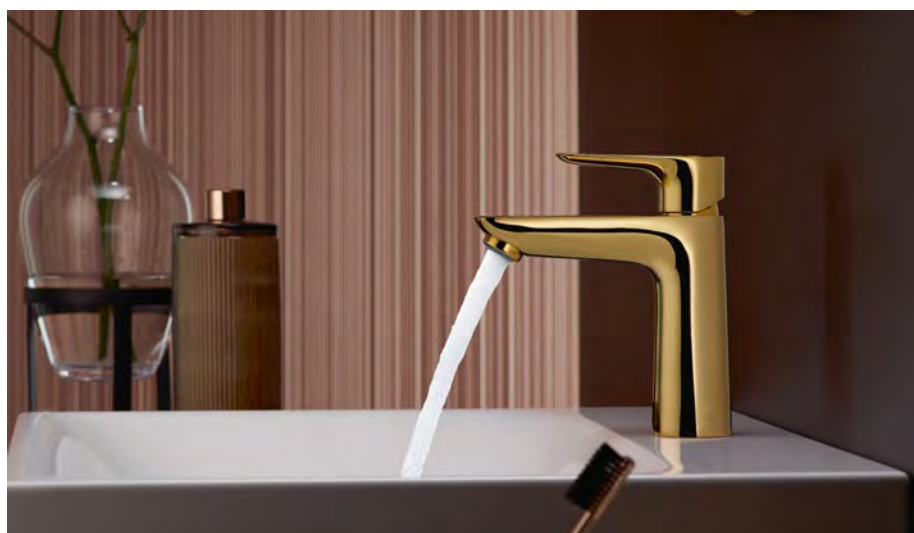

AddStoris
Tissue Box
41774340

AddStoris
Shaving mirror
41791340

NEW

Polished Gold Optic

Indulge your desire for tasteful extravagance with this undeniably glamorous look. The polished surface ingeniously transforms an ordinary bathroom into a luxurious refuge. The surface finish adds a modest but elegant shine to your chosen setting.

Polished Gold Optic

If Polished Gold Optic is your style then choose the tap that offers you the best convenience and usability at your basin. With matching shower and bath products, you can create a consistent and harmonious bathroom design.