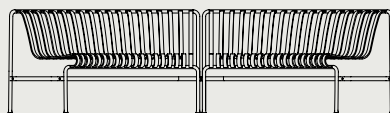

Palissade Park Dining Bench
In/In | Starter set | Set of 2
W295,5 x D107 x H80 cm
SH45 cm