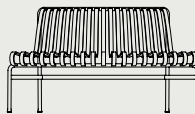

Palissade
Cone Table
L65 x W65 x H74 cm

Palissade
Cone Table
Ø70 x H74 cm

Palissade
Cone Table
Ø90 x H74 cm

Palissade
Cone Table High
Ø60 x H105 cm

Palissade Park Bench
W218 x D89,5 x H45

Palissade Park Dining Bench
Out | Add-on | Not freestanding
W146 x D81 x H80 cm
SH45 cm