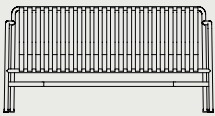

Palissade Lounge Sofa
W139 x D88 x H70 cm
SH38 cm