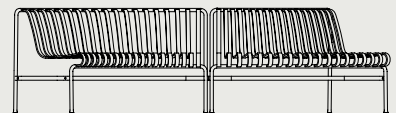

Palissade Park Dining Bench
In/Out | Starter set | Set of 2
W283 x D145 x H80 cm
SH45 cm