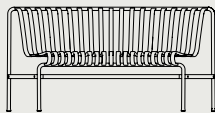

Palissade Park Dining Bench
In | Add-on | Not freestanding
W159 x D79 x H80 cm
SH45 cm