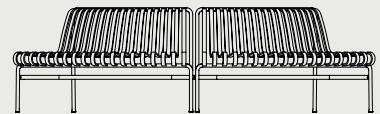

Palissade
Cone Table
L65 x W65 x H74 cm

Palissade
Cone Table
Ø70 x H74 cm

Palissade
Cone Table
Ø90 x H74 cm

Palissade
Cone Table High
Ø60 x H105 cm

Palissade Park Bench
W218 x D89,5 x H45

Palissade Park Dining Bench
Out | Add-on | Not freestanding
W146 x D81 x H80 cm
SH45 cm