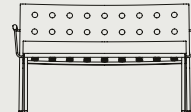

Balcony Lounge Bench with arm
W121,5 x D69 x H72 cm
SH39 cm