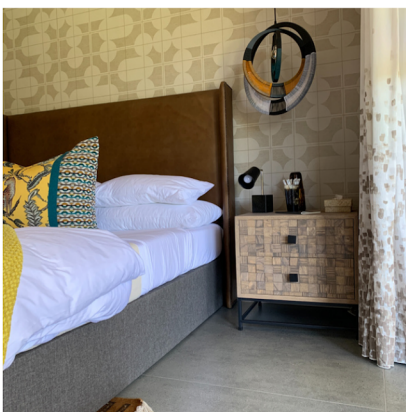

CHECK

60h x 60w x 40d in cm
Oak

OTHER OPTIONS

Also available in fully customised dimensions
Wood: Oak, Poplar, Black Ofram, Saligna, Blackwood

R5 990 incl VAT