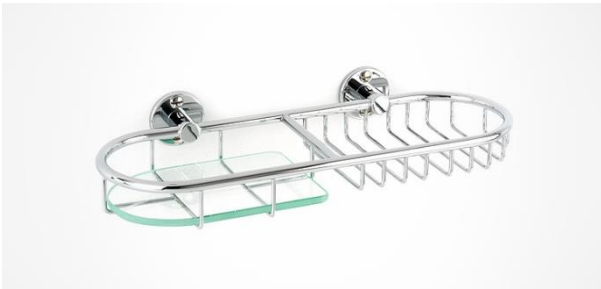

Dimensions:
Length: 135mm
Width: 100mm
Depth: 30mm

Code: 47015001
Price: R 255

Freestanding soap dish

The dish has rubber feet to protect it from scratching any surfaces, as well as preventing the dish from sliding around. Designed to hold a bar of soap. Made of chrome plated brass.

Dimensions:
Length: 120mm
Depth: 60mm
Height: 85mm

Code: 41017201
Price: R 795

Soap Holders & Baskets

The grid design allows for flow of water, eliminating scum build-up underneath the soap. All soap holders are made of brass and then chrome plated. They all require a wall mounted installation.

Dimensions:
Length: 310mm
Depth: 130mm

Code: 41018001
Price: R1 795

Glass Shelves

All wall mounted glass shelves are made of brass, chrome plated. The shelves are all wall mounted.

Glass & grid shelf

Dimensions:
Length: 310mm
Depth: 130mm

Dimensions:
Length: 650mm
Depth: 140mm

Code: 41026301
Price: R1 995

Corner Baskets

Ideal to be used in a shower as the corner basket design utilises less space. The grid design allows for flow of water, eliminating scum build-up underneath the soap. All baskets are made of brass and then chrome plated. All require a wall mounted installation.