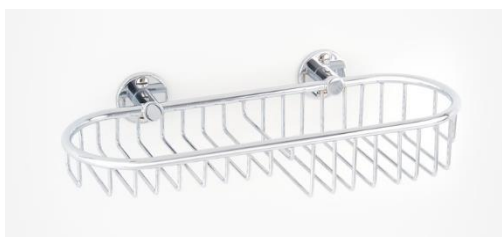

Soap & bottle basket

Dimensions:
Length: 310mm
Depth: 130mm

Code: 41018001
Price: R1 795