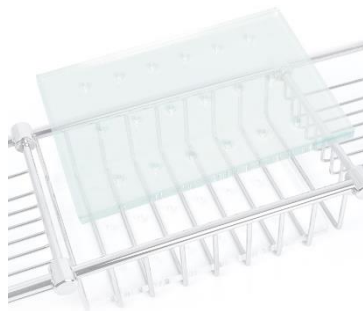

VB COLLECTION

The Victorian Bathrooms' collection of bathroom accessories is locally hand crafted from solid brass that is then chrome plated. The classic design of this range makes it ideally suited for any style of bathroom, whether traditional or contemporary.

Bath Racks

Deluxe bath rack

This bath rack is extendible yet extra sturdy as the length of the rack can be fastened and secured. The ends of the bath rack have a special coating to protect the bath from scratches. Made of chrome plated brass.

Dimensions:
Length: 680 – 850mm
Width: 170mm

Code: 44044701

Price: R3 395

Perspex insert for Deluxe bath rack

Designed to fit the Deluxe bath rack. With holes to help prevent slipping and to allow water to pass.

Code: 44044703

Price: R 215

Stainless steel bath rack

The ends of the rack have protective rubber rings to prevent any damage to the bath rim. Made of stainless steel.

Dimensions:
Length: 670 – 950mm
Width: 175mm

Code: 47005201

Price: R1 050

Book rest

Designed to be positioned on a bath rack, this book rest is adjustable so that it can lean forwards or backwards, however is needed. Made of chrome plated brass.

Dimensions:
Width: 200mm
Height: 200mm

Code: 44044801

Price: R2 150