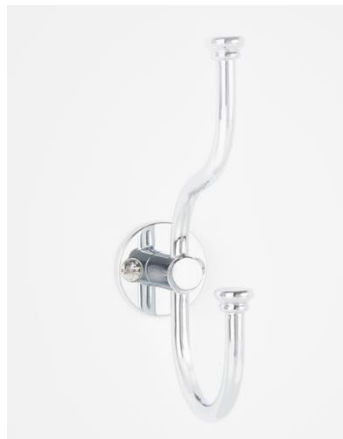

Dimensions:
Height: 225mm
Depth: 115mm

Code: 41014401
Price: R1 295

Toilet brush & holder

Wall mounted holder with toilet brush & ceramic bowl. The holder is made of chrome plated brass. Toilet brush lid with sliding flange (41003706) is not available in chrome. Lid with handle and no sliding flange (41003707) is available in chrome.

Code: 41019101 (brackets, sold per pair)
Code: 41080001 (rod)
Price: R2 395

Single towel rail

Dimensions:
Full length: 830mm
Projection: 70mm
Rod length: 800mm (16mm diameter)

Code: 41019201 (brackets, sold per pair)
Code: 41080001 (rod)
Price: R2 195

Double towel rail

Dimensions:
Full length: 830mm
Projection: 120mm
Rod length: 800mm (16mm diameter)

Code: 41019301 (brackets, sold per pair)
Code: 41080001 (rods x2)
Price: R3 600

Accessories

Single hook

Dimensions:
Height: 60mm
Projection: 80mm

Code: 41030001
Price: R 495

Double hook

Dimensions:
Height: 155mm
Projection: 90mm

Code: 41023201
Price: R 695

Grab rail

Very sturdy and strong grab bar. Can be installed vertically or horizontally. The back plates have a 55mm diameter and fastened using 3 screws.