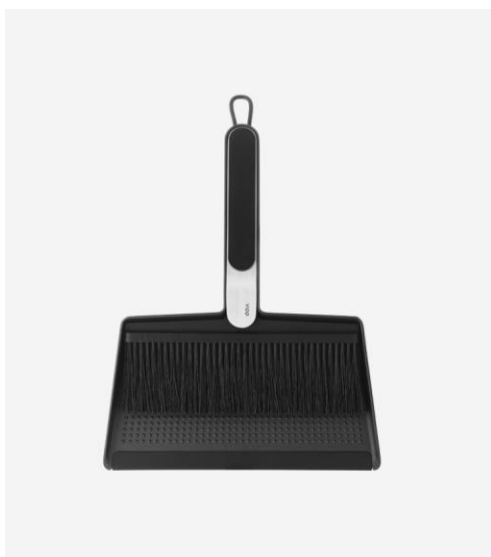

Kitchen

Vipp Broom & Dustpan

The Vipp broom and dustpan set is a handy tool in the kitchen. The broom easily gets crumbs and dust off the floor and onto the angled dustpan, which can stand on its own. The set can be suspended from a hook with the integrated strap.

Dimensions:

Length: 236mm

Width: 335mm

Code: 43102740

Price: R1 950

While Stocks Last