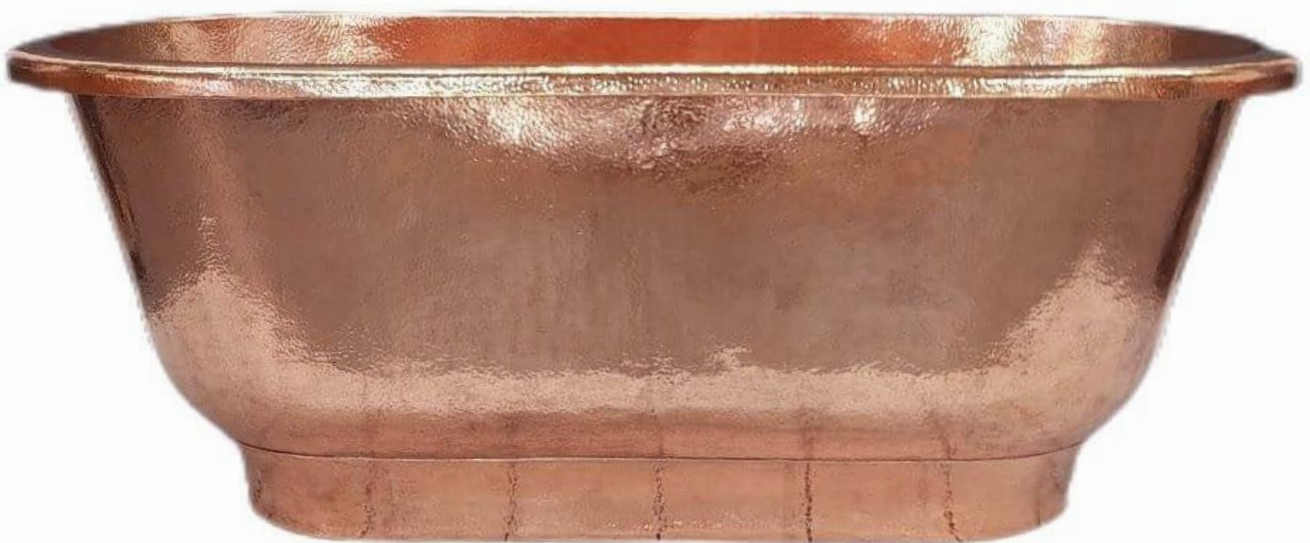

Ulu Bath Black Skirt

Code: 18700250

Price: R84 995

The Padang Hammered Bath

The Padang Bath derives its name from the Padang Padang Beach in Bali, Indonesia. The name directly translates to 'tall grass'.

Featuring a flat top and spacious proportions, this contemporary design is sure to suite a multitude of interior spaces. This hand-hammered polished copper bath is a magnificent centre piece with luxurious lines. The hammered texture adds to the visual interest of the bathtub, while the polished finish on the copper provides a smooth, sleek appearance resulting in overall beauty and elegance.

Dimensions:

Length:	1800mm	Tap holes:	Not available
Width:	800mm	Overflow:	Not available
Depth:	545mm	Construction:	Copper, hammered
Height:	650mm		

Please note that there is a 3 month delivery time for manufacture and shipping.

Padang Bath

Code: 18700400

Price: R84 995

The Bali Basin

The double walled copper Bali basin is handcrafted from 100% copper with a double wall for added heat retention. It is designed to sit on a countertop and does not have an overflow.