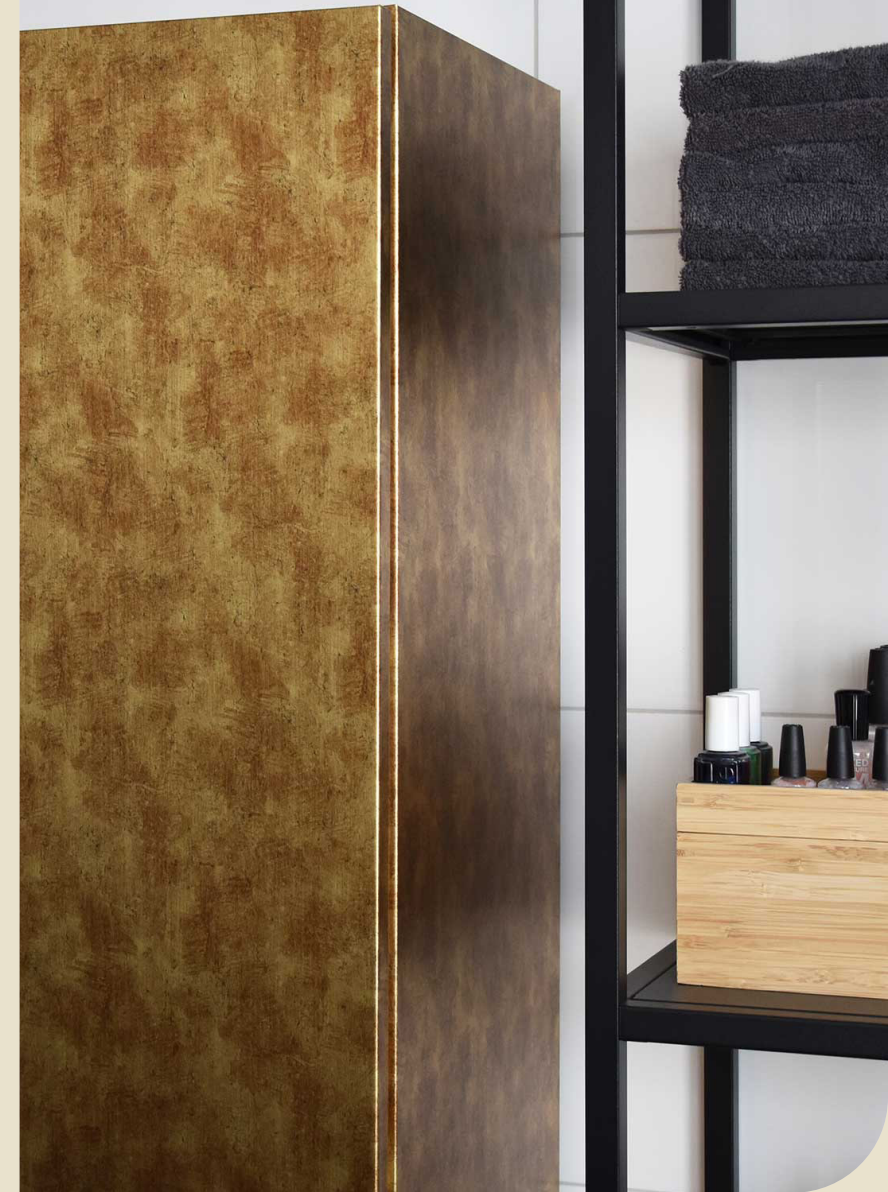

NE81
Charcoal Black

NE31
Statuary White

Bathrooms...

Unleashed Creativity

The power of seamless luxury.

AL09
Gold Antique

Splendid Classic

Finishes that cater to your style.