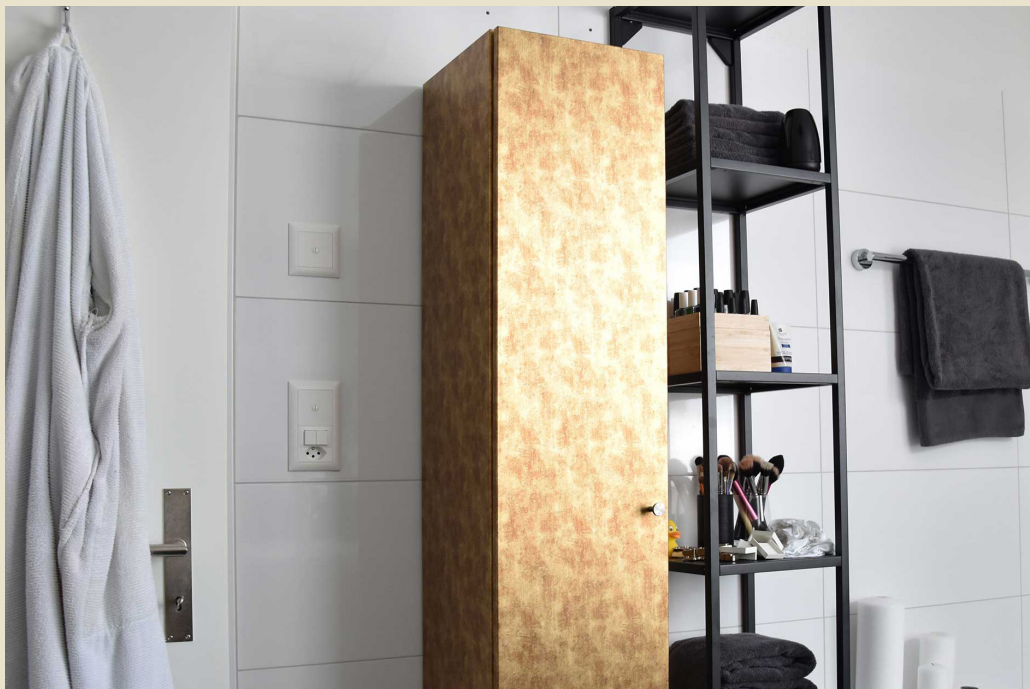

NE81
Charcoal Black

NE31
Statuary White

Bathrooms...

Unleashed Creativity

The power of seamless luxury.

AL09
Gold Antique

Splendid Classic

Finishes that cater to your style.