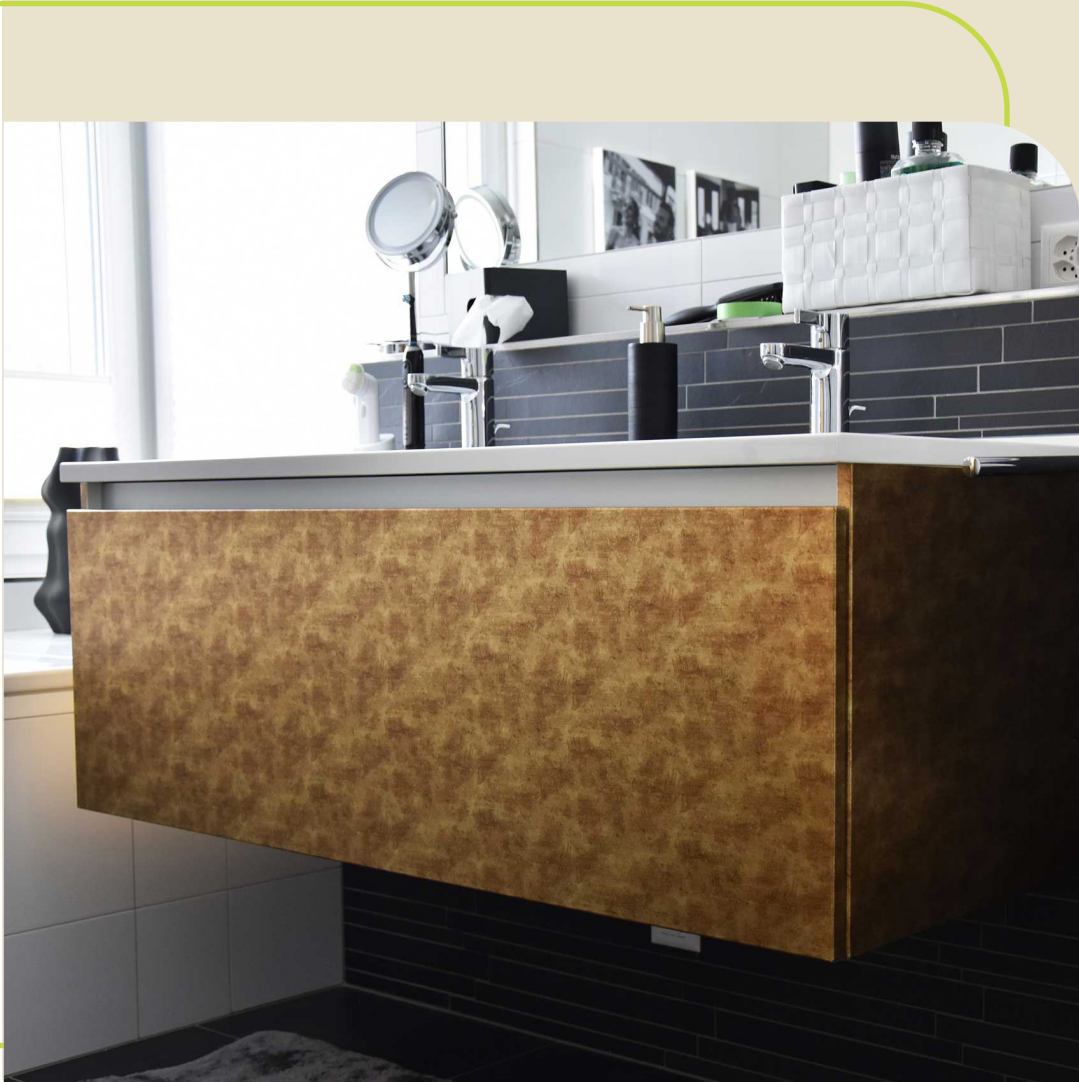

NE81
Charcoal Black

NE31
Statuary White

Bathrooms...

Unleashed Creativity

The power of seamless luxury.

AL09
Gold Antique

Splendid Classic

Finishes that cater to your style.