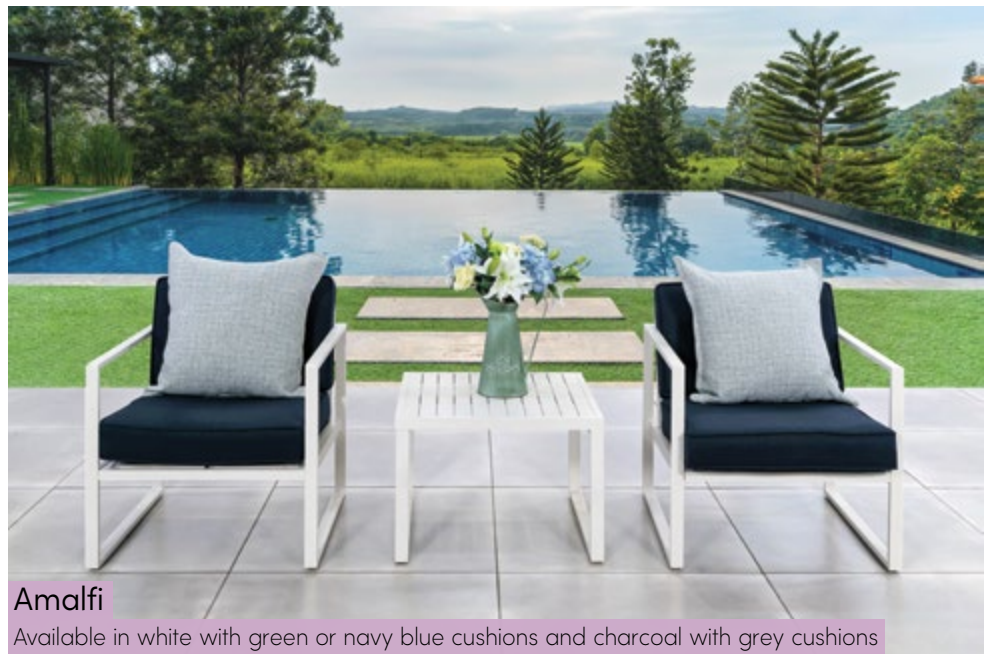

**Raymond**

Available in white and charcoal  
Available in a 6 seater only

**Sypher**

Available in a 5 seater only

**Travalia**

Available in white with beige cushions and charcoal with grey cushions  
Available in a 6 seater only

**Adirondack**

Available in brown, white and grey

**Amalfi**

Available in white with green or navy blue cushions and charcoal with grey cushions

**Bellevue**

**Brussels**

**Ecco**

**Heiber**