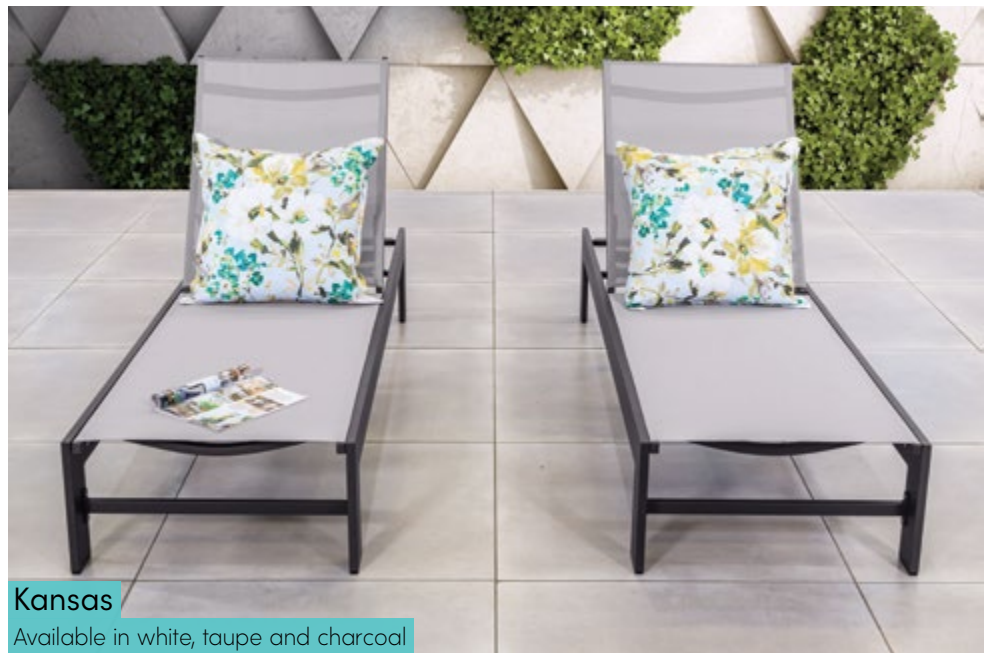

Available in white, taupe and charcoal