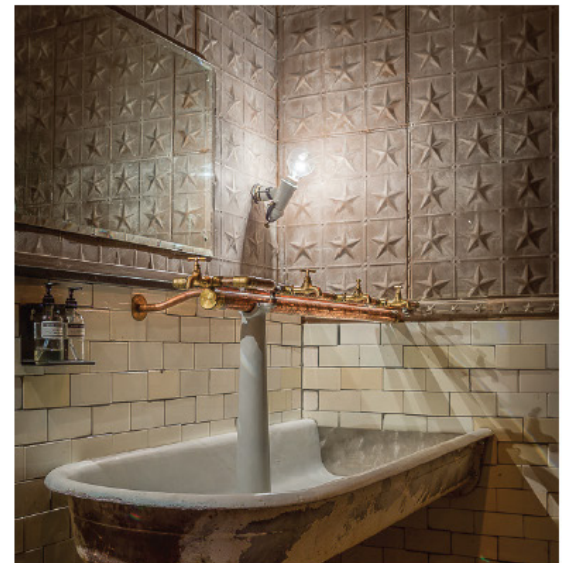

Oil Rubbed Silver (FOS)

Silver Brushed Bronze (SBB)

Bordeaux (SBD)

Espresso Washed White (OEW)

Espresso Patina (OPP)

Soho (WSO)

Silver Washed Gold (GSW)

With over 50 colours to choose from it's easy to create the ceiling, wall or backsplash project of your dreams. Industrial strength powder-coating provides a long-lasting, rust-resistant and non-toxic finish that will not fade or discolour.