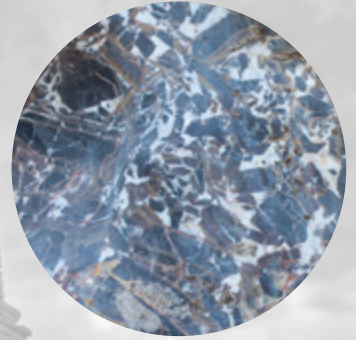

Exclusive To
Union Tiles

Natural Stone
Landscape
Collection

Style & Quality You can Afford

Abstract
Natural
Stone
Landscape
Sculptures
**Exclusively
Crafted By
Nature.**

Approximate Size
115x82cm

Approximate Size
165x105cm