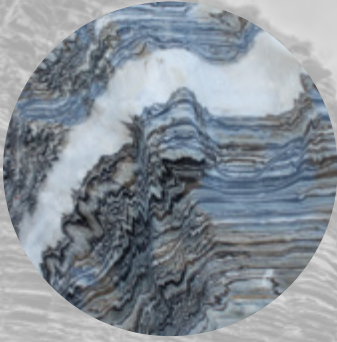

Exclusive To
Union Tiles

Natural Stone
Landscape
Collection

Style & Quality You can Afford

Abstract
Natural
Stone
Landscape
Sculptures
**Exclusively
Crafted By
Nature.**

Approximate Size
115x82cm

Approximate Size
165x105cm