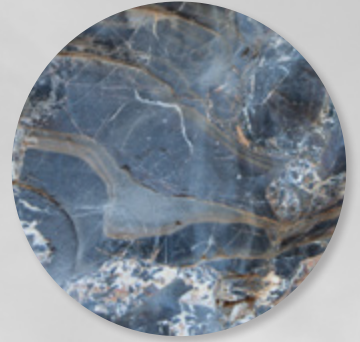

Approximate Size
206x90cm