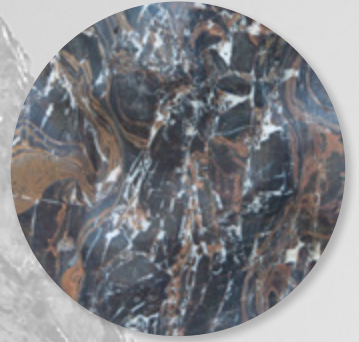

Approximate Size
158x88cm