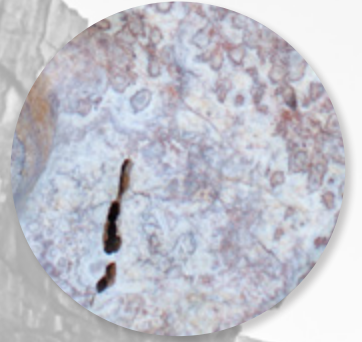

Exclusive To
Union Tiles

Natural Stone
Landscape
Collection

Style & Quality You can Afford

Abstract
Natural
Stone
Landscape
Sculptures
**Exclusively
Crafted By
Nature.**

Approximate Size
115x82cm

Approximate Size
165x105cm

Approximate Size
166x129cm

Approximate Size
165x86cm

Approximate Size
186x45cm

Approximate Size
207x76cm

Approximate Size
182x70cm

Approximate Size
163x96cm

Approximate Size
206x90cm

Approximate Size
193x84cm

Approximate Size
158x88cm

Approximate Size
166x69cm

Approximate Size
200x78cm

Approximate Size
140x70cm

Approximate Size
209x95cm

Approximate Size
200x70cm

Approximate Size
159x108cm

Exclusive To
Union Tiles