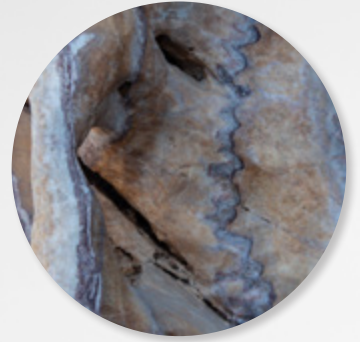

Approximate Size
182x70cm