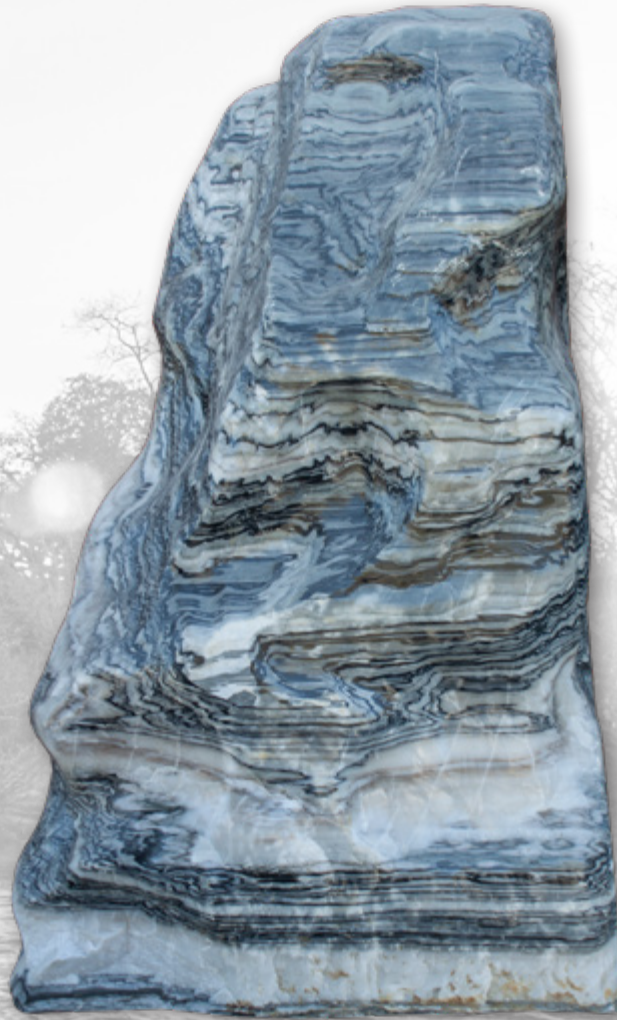

Approximate Size
163x96cm