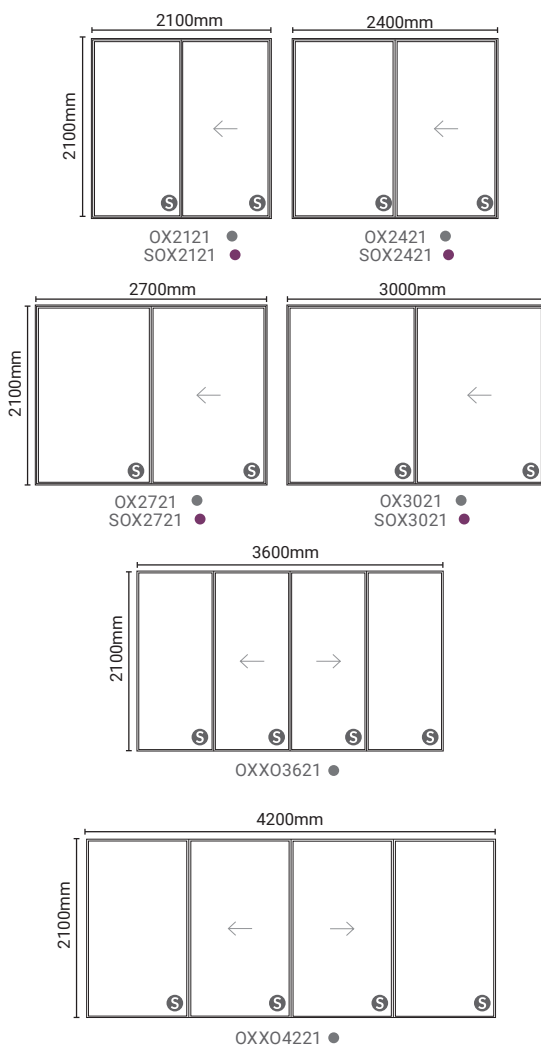

SLIDING DOOR RANGE | ● STANDARD ● SUPERIOR

- All doors are supplied with secure, lockable handles.
- Two-panel sliding doors are universally handed to allow for either left-hand or right-hand opening.
- All doors are fitted with toughened safety glass.

Door Type	Actual size		Opening size to fit	
	Width	Height	Opening Width	Opening Height
OX1521	1,490	2,090	1,500	2,100
OX1821	1,790		1,800	
OX2121	2,090		2,100	
OX2421	2,390		2,400	
OX2721	2,690		2,700	
OX3021	2,990		3,000	
OXXO3021	2,990		3,000	
OXXO3621	3,590		3,600	
OXXO4221	4,190		4,200	

SIDELIGHTS

All Standard Sliding doors can be coupled with sidelights, either fixed or projecting-out vents.