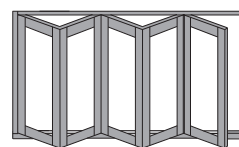

All sizes shown are cavity opening sizes.
Products are 10mm smaller in width and height than indicated.

SIDE HUNG RANGE | ● STANDARD ● SUPERIOR

The opening sash on a side hung window can be opened to direct the airflow, exactly where you want it, for maximum ventilation. When ordering please specify whether the window is left-hand or right-hand opening as viewed from the outside.

S As of the 1st March 2022, all Fold-A-Side doors will be supplied with 4mm toughened safety glass.

- When ordering please specify whether the door must stack to the left or right when viewed from the outside.
- All doors open outwards.
- It is not necessary to open the entire span for access. The first leaf functions as a single (traffic) door and opens independently.

3-door
1800w x 2100h
2100w x 2100h

4-door
2400w x 2100h
2800w x 2100h

5-door
3000w x 2100h

6-door
3600w x 2100h
4200w x 2100h

FOLD-A-SIDE DOOR RANGE

Fold-A-Side doors are available in 700mm or 600mm door widths. All doors are 2100mm in height; you can have a maximum 4200mm span in our standard range. This door range has been carefully developed to replace old sliding doors.