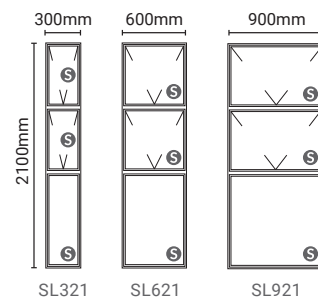

- Pre-glazed sidelights can be fitted to the left, right or on both sides of the doors.
- Adapter jamb and sill sold separately.
- Toughened safety glass fitted to all sidelights.

If used next to an entrance door or a fold-a-side door, please order the following part number: **SLADAPTORB** (where B indicates colour – bronze in this case) to ensure easy installation.

O – Indicates the fixed panel. X – Indicates the sliding panel
OX – Doors are universally handed, i.e. they can be assembled either left-hand or right-hand opening.
OXXO – Doors are opened from the middle.