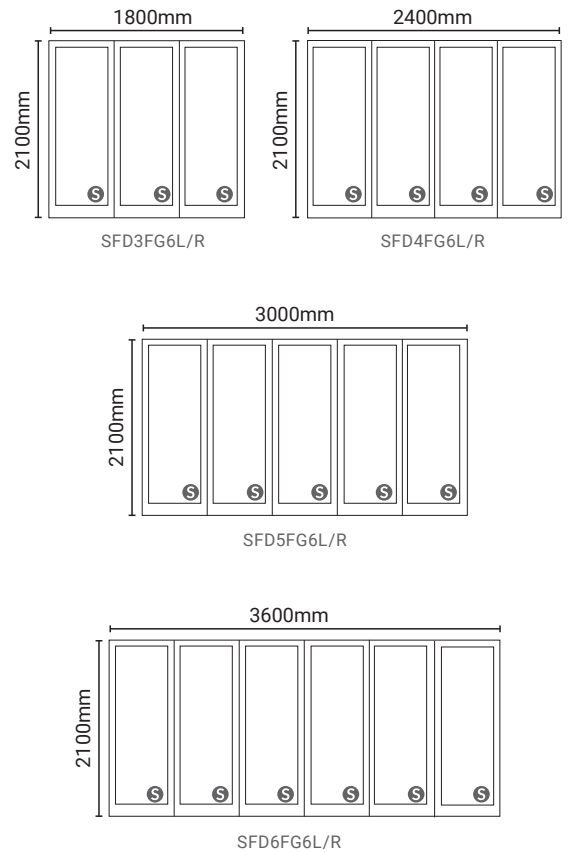

600 SERIES

3, 4, 5, and 6 door configurations are available in either left-hand or right-hand opening.