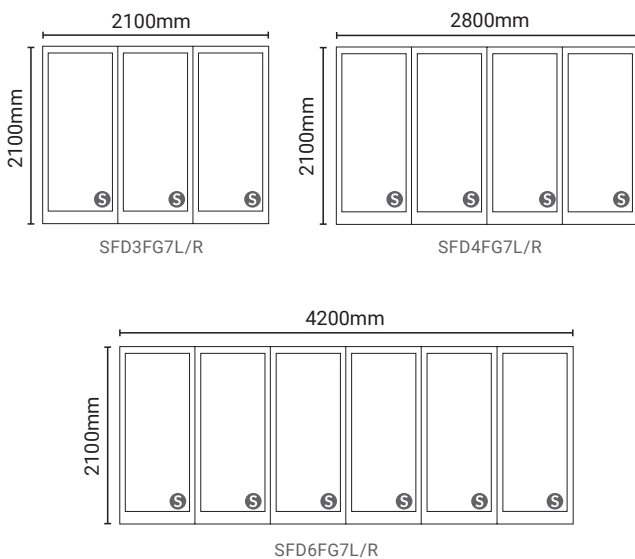

700 SERIES

3, 4, 5, and 6-door configurations are available in either left-hand or right-hand opening.