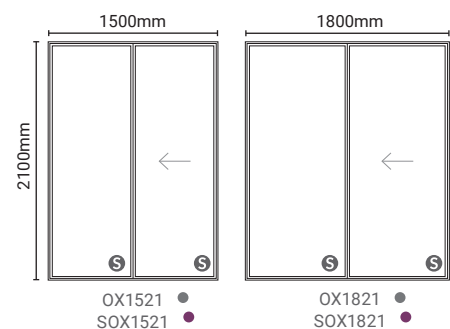

SLIDING DOOR RANGE | ● STANDARD ● SUPERIOR

KENZO sliding doors are constructed with long-life rollers to ensure a smooth gliding action, and are pre-glazed with toughened safety glass. Our sliding doors are designed to be weather- and dust-proof. Available in **SUPERIOR** (60mm stile) or **STANDARD** range (28mm stile).

- All doors are supplied with secure and lockable handles.
- Night latch for extra security supplied with standard range.
- Night latches can be fitted on superior ranges.