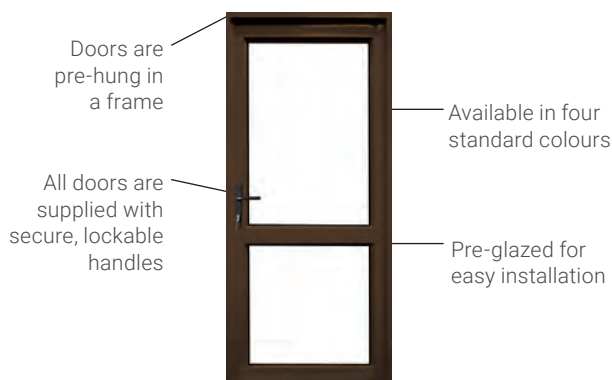

THE KENZO DOOR RANGE

KENZO offers a wide range of door types, styles and sizes to meet your needs. This exquisitely made range is readily available through all leading hardware retailers. Selected products are SANS 613 compliant.