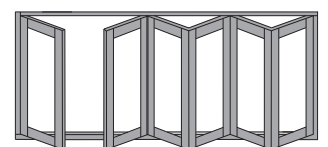

All sizes shown are cavity opening sizes.
Products are 10mm smaller in width and height than indicated.

SIDE HUNG RANGE | ● STANDARD ● SUPERIOR

The opening sash on a side hung window can be opened to direct the airflow, exactly where you want it, for maximum ventilation. When ordering please specify whether the window is left-hand or right-hand opening as viewed from the outside.

S As of the 1st March 2022, all Fold-A-Side doors will be supplied with 4mm toughened safety glass.

- When ordering please specify whether the door must stack to the left or right when viewed from the outside.
- All doors open outwards.
- It is not necessary to open the entire span for access. The first leaf functions as a single (traffic) door and opens independently.

3-door
1800w x 2100h
2100w x 2100h

4-door
2400w x 2100h
2800w x 2100h

5-door
3000w x 2100h

6-door
3600w x 2100h
4200w x 2100h

FOLD-A-SIDE DOOR RANGE

Fold-A-Side doors are available in 700mm or 600mm door widths. All doors are 2100mm in height; you can have a maximum 4200mm span in our standard range. This door range has been carefully developed to replace old sliding doors.