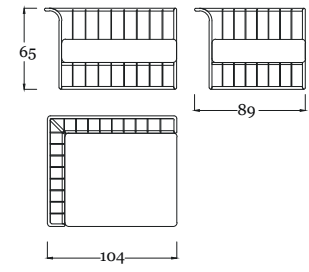

pg.41

*in the picture/in foto:*  
**Poktrona/armchair DIB7/A**  
Bronzo Outdoor - Corda verde - Tessuto SAV2 J235  
*Outdoor Bronze - Green rope - Fabric SAV2 J235*

pg.45

*in the picture/in foto:*  
**Divano/sofa DIB7/C**  
Bronzo Outdoor - Corda verde - Tessuto SAV2 J235  
*Outdoor Bronze - Green rope - Fabric SAV2 J235*  
**Tavolino/Coffe table E12/A**  
Bronzo Outdoor - Top Intarsio larice e mogano  
*Outdoor Bronze - Top Larch & mahogany wood inlay*