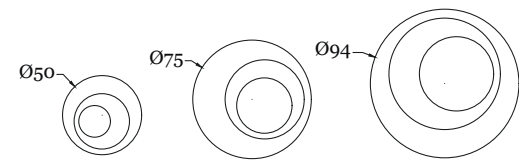

LAMP / LAMPADE

EOS

ECLIPSE

HALO

LEAF

WANDA