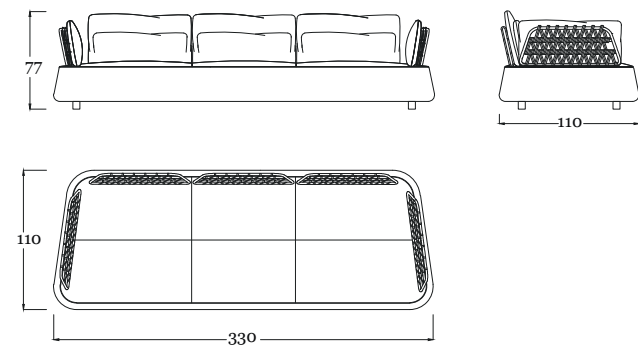

MELODY COLLECTION