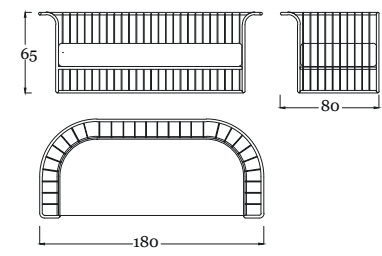

pg.41

*in the picture/in foto:*  
**Poktrona/armchair DIB7/A**  
Bronzo Outdoor - Corda verde - Tessuto SAV2 J235  
*Outdoor Bronze - Green rope - Fabric SAV2 J235*

pg.45

*in the picture/in foto:*  
**Divano/sofa DIB7/C**  
Bronzo Outdoor - Corda verde - Tessuto SAV2 J235  
*Outdoor Bronze - Green rope - Fabric SAV2 J235*  
**Tavolino/Coffe table E12/A**  
Bronzo Outdoor - Top Intarsio larice e mogano  
*Outdoor Bronze - Top Larch & mahogany wood inlay*