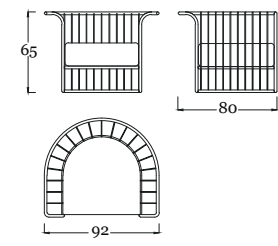

pg.41

*in the picture/in foto:*  
**Poktrona/armchair DIB7/A**  
Bronzo Outdoor - Corda verde - Tessuto SAV2 J235  
*Outdoor Bronze - Green rope - Fabric SAV2 J235*

pg.45

*in the picture/in foto:*  
**Divano/sofa DIB7/C**  
Bronzo Outdoor - Corda verde - Tessuto SAV2 J235  
*Outdoor Bronze - Green rope - Fabric SAV2 J235*  
**Tavolino/Coffe table E12/A**  
Bronzo Outdoor - Top Intarsio larice e mogano  
*Outdoor Bronze - Top Larch & mahogany wood inlay*