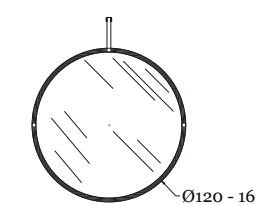

LIBERTY

PARIDE

SUN

FRAME GARDEN

BOHEME OUTDOOR

ESTER

CUBIK

LAMP / LAMPADE