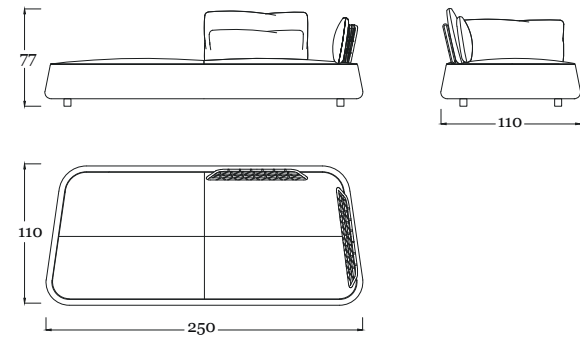

MELODY COLLECTION