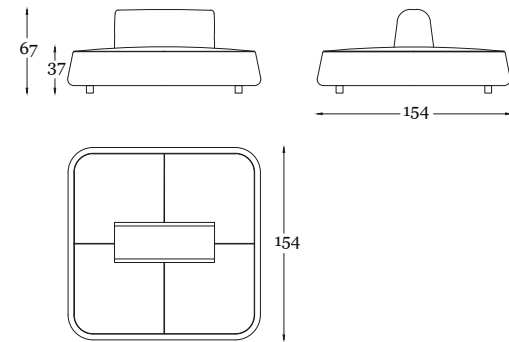

MELODY COLLECTION