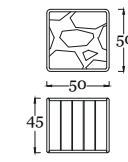

pg.41

*in the picture/in foto:*  
**Poktrona/armchair DIB7/A**  
Bronzo Outdoor - Corda verde - Tessuto SAV2 J235  
*Outdoor Bronze - Green rope - Fabric SAV2 J235*

pg.45

*in the picture/in foto:*  
**Divano/sofa DIB7/C**  
Bronzo Outdoor - Corda verde - Tessuto SAV2 J235  
*Outdoor Bronze - Green rope - Fabric SAV2 J235*  
**Tavolino/Coffe table E12/A**  
Bronzo Outdoor - Top Intarsio larice e mogano  
*Outdoor Bronze - Top Larch & mahogany wood inlay*