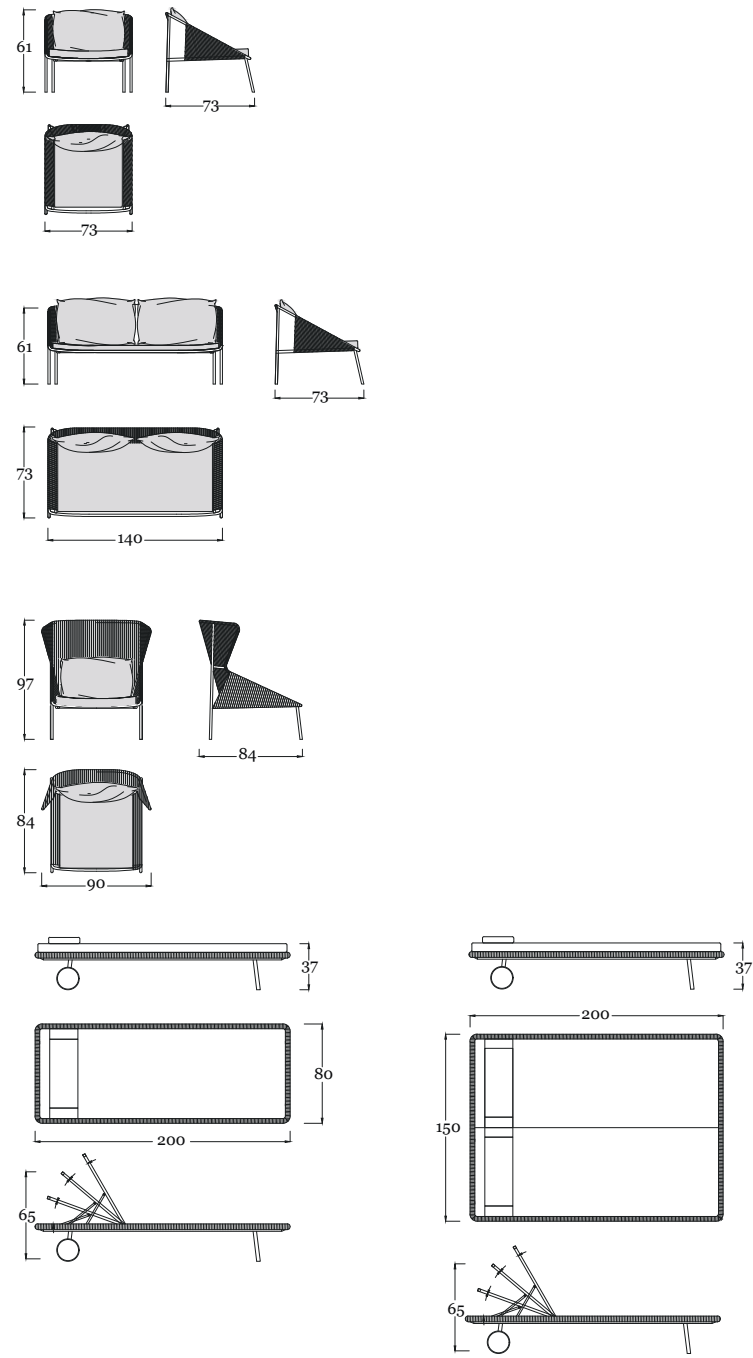

**Tavolini/Coffee Tables TSB6**

Bronzo Outdoor - *Outdoor Bronze*

DEMETRA COLLECTION