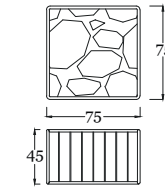

pg.41

*in the picture/in foto:*  
**Poktrona/armchair DIB7/A**  
Bronzo Outdoor - Corda verde - Tessuto SAV2 J235  
*Outdoor Bronze - Green rope - Fabric SAV2 J235*

pg.45

*in the picture/in foto:*  
**Divano/sofa DIB7/C**  
Bronzo Outdoor - Corda verde - Tessuto SAV2 J235  
*Outdoor Bronze - Green rope - Fabric SAV2 J235*  
**Tavolino/Coffe table E12/A**  
Bronzo Outdoor - Top Intarsio larice e mogano  
*Outdoor Bronze - Top Larch & mahogany wood inlay*