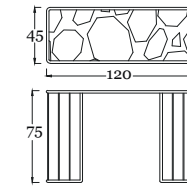

pg.41

*in the picture/in foto:*  
**Poktrona/armchair DIB7/A**  
Bronzo Outdoor - Corda verde - Tessuto SAV2 J235  
*Outdoor Bronze - Green rope - Fabric SAV2 J235*

pg.45

*in the picture/in foto:*  
**Divano/sofa DIB7/C**  
Bronzo Outdoor - Corda verde - Tessuto SAV2 J235  
*Outdoor Bronze - Green rope - Fabric SAV2 J235*  
**Tavolino/Coffe table E12/A**  
Bronzo Outdoor - Top Intarsio larice e mogano  
*Outdoor Bronze - Top Larch & mahogany wood inlay*