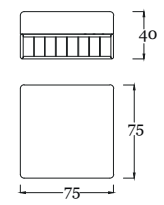

pg.41

*in the picture/in foto:*  
**Poktrona/armchair DIB7/A**  
Bronzo Outdoor - Corda verde - Tessuto SAV2 J235  
*Outdoor Bronze - Green rope - Fabric SAV2 J235*

pg.45

*in the picture/in foto:*  
**Divano/sofa DIB7/C**  
Bronzo Outdoor - Corda verde - Tessuto SAV2 J235  
*Outdoor Bronze - Green rope - Fabric SAV2 J235*  
**Tavolino/Coffe table E12/A**  
Bronzo Outdoor - Top Intarsio larice e mogano  
*Outdoor Bronze - Top Larch & mahogany wood inlay*