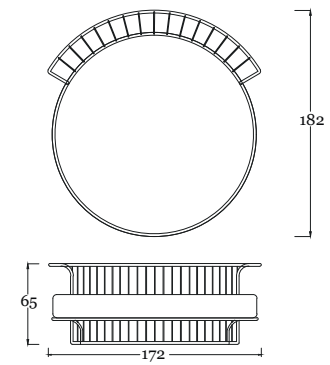

pg.41

*in the picture/in foto:*  
**Poktrona/armchair DIB7/A**  
Bronzo Outdoor - Corda verde - Tessuto SAV2 J235  
*Outdoor Bronze - Green rope - Fabric SAV2 J235*

pg.45

*in the picture/in foto:*  
**Divano/sofa DIB7/C**  
Bronzo Outdoor - Corda verde - Tessuto SAV2 J235  
*Outdoor Bronze - Green rope - Fabric SAV2 J235*  
**Tavolino/Coffe table E12/A**  
Bronzo Outdoor - Top Intarsio larice e mogano  
*Outdoor Bronze - Top Larch & mahogany wood inlay*