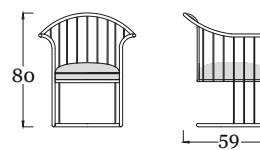

CHIARS / SEDIE

AFRODITE

ATENA

DEMETRA

MARINA