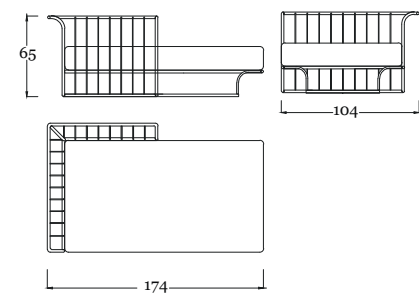

pg.41

*in the picture/in foto:*  
**Poktrona/armchair DIB7/A**  
Bronzo Outdoor - Corda verde - Tessuto SAV2 J235  
*Outdoor Bronze - Green rope - Fabric SAV2 J235*

pg.45

*in the picture/in foto:*  
**Divano/sofa DIB7/C**  
Bronzo Outdoor - Corda verde - Tessuto SAV2 J235  
*Outdoor Bronze - Green rope - Fabric SAV2 J235*  
**Tavolino/Coffe table E12/A**  
Bronzo Outdoor - Top Intarsio larice e mogano  
*Outdoor Bronze - Top Larch & mahogany wood inlay*