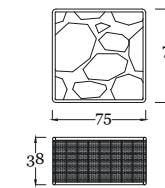

pg.41

*in the picture/in foto:*  
**Poktrona/armchair DIB7/A**  
Bronzo Outdoor - Corda verde - Tessuto SAV2 J235  
*Outdoor Bronze - Green rope - Fabric SAV2 J235*

pg.45

*in the picture/in foto:*  
**Divano/sofa DIB7/C**  
Bronzo Outdoor - Corda verde - Tessuto SAV2 J235  
*Outdoor Bronze - Green rope - Fabric SAV2 J235*  
**Tavolino/Coffe table E12/A**  
Bronzo Outdoor - Top Intarsio larice e mogano  
*Outdoor Bronze - Top Larch & mahogany wood inlay*