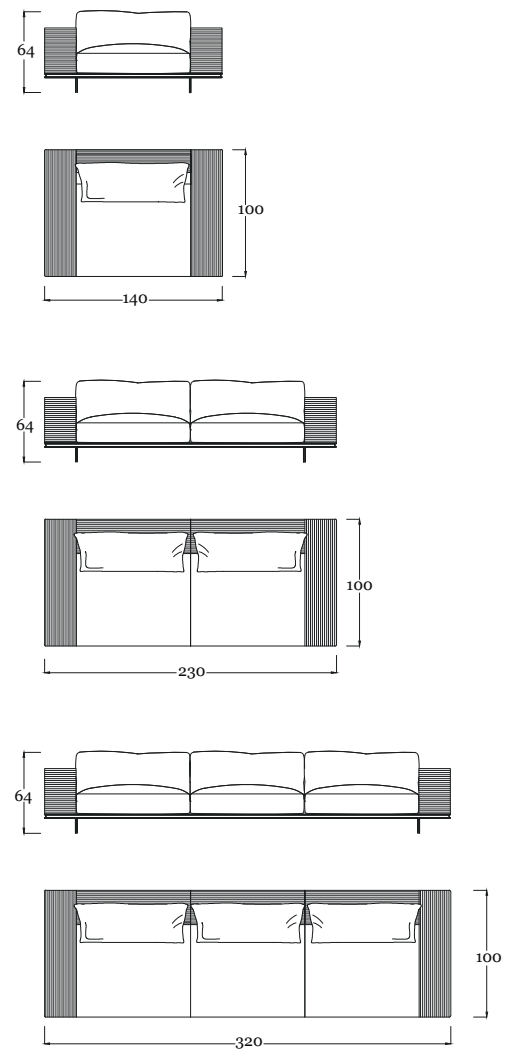

MEMPHIS COLLECTION