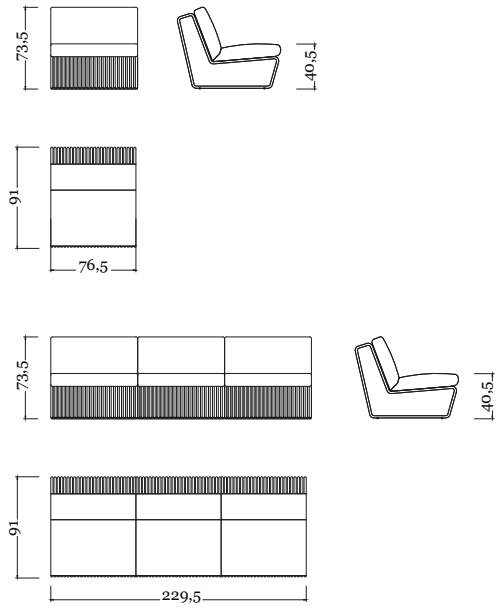

INFINITY COLLECTION