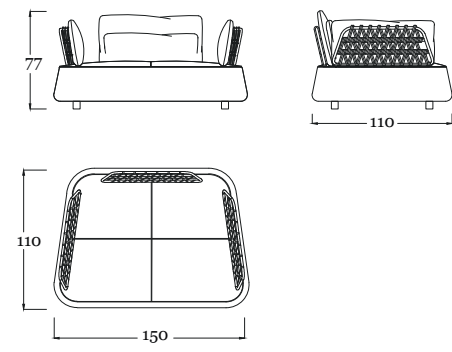

MELODY COLLECTION