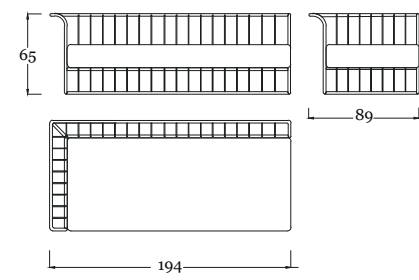

pg.41

*in the picture/in foto:*  
**Poktrona/armchair DIB7/A**  
Bronzo Outdoor - Corda verde - Tessuto SAV2 J235  
*Outdoor Bronze - Green rope - Fabric SAV2 J235*

pg.45

*in the picture/in foto:*  
**Divano/sofa DIB7/C**  
Bronzo Outdoor - Corda verde - Tessuto SAV2 J235  
*Outdoor Bronze - Green rope - Fabric SAV2 J235*  
**Tavolino/Coffe table E12/A**  
Bronzo Outdoor - Top Intarsio larice e mogano  
*Outdoor Bronze - Top Larch & mahogany wood inlay*