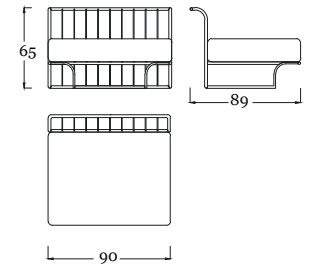

pg.41

*in the picture/in foto:*  
**Poktrona/armchair DIB7/A**  
Bronzo Outdoor - Corda verde - Tessuto SAV2 J235  
*Outdoor Bronze - Green rope - Fabric SAV2 J235*

pg.45

*in the picture/in foto:*  
**Divano/sofa DIB7/C**  
Bronzo Outdoor - Corda verde - Tessuto SAV2 J235  
*Outdoor Bronze - Green rope - Fabric SAV2 J235*  
**Tavolino/Coffe table E12/A**  
Bronzo Outdoor - Top Intarsio larice e mogano  
*Outdoor Bronze - Top Larch & mahogany wood inlay*