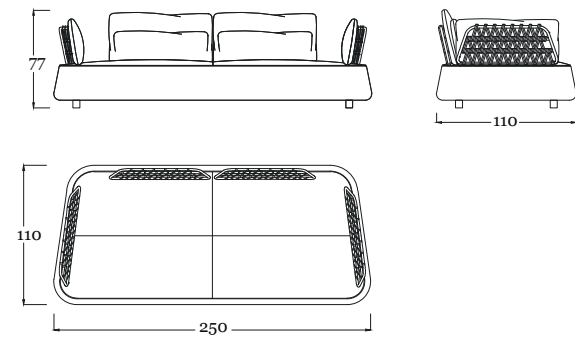

MELODY COLLECTION