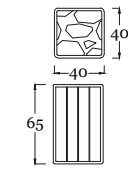

pg.41

*in the picture/in foto:*  
**Poktrona/armchair DIB7/A**  
Bronzo Outdoor - Corda verde - Tessuto SAV2 J235  
*Outdoor Bronze - Green rope - Fabric SAV2 J235*

pg.45

*in the picture/in foto:*  
**Divano/sofa DIB7/C**  
Bronzo Outdoor - Corda verde - Tessuto SAV2 J235  
*Outdoor Bronze - Green rope - Fabric SAV2 J235*  
**Tavolino/Coffe table E12/A**  
Bronzo Outdoor - Top Intarsio larice e mogano  
*Outdoor Bronze - Top Larch & mahogany wood inlay*