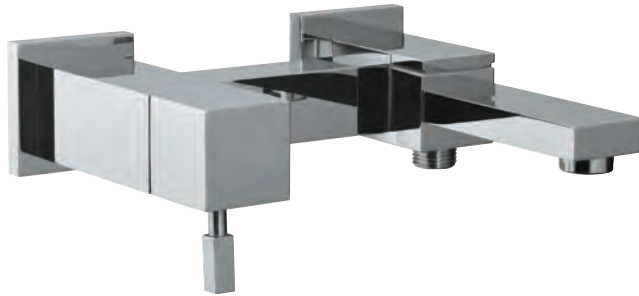

ANG-53119

Single Lever Bath & Shower
Mixer, Wall Mounted

colour	price

ANG-CHR-53119	R 12837