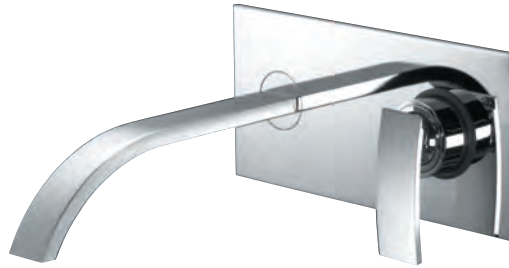

SIG-41233

Single Lever in-wall
Basin Mixer

	colour	price
SIG-CHR-41233	R	5730
SIG-ABR-41233	R	8023
SIG-ACR-41233	R	8023
SIG-BCH-41233	R	6877
SIG-BLM-41233	R	6877
SIG-GDS-41233	R	10471
SIG-GLD-41233	R	10602
SIG-GRF-41233	R	8023
SIG-SSF-41233	R	8023
SIG-WHM-41233	R	6877