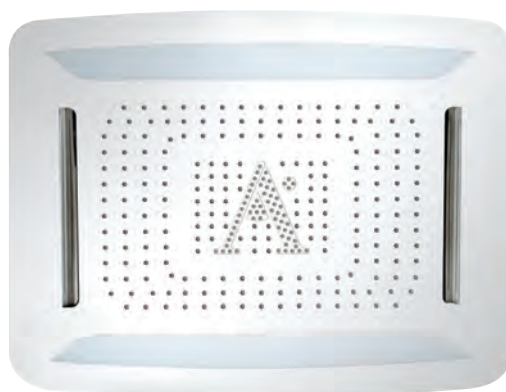

OSA-70009

RAINJOY 600X472mm AISI 304
Stainless Steel with RGB LED Lights
Remote Control & with Installation Kit
for False Ceiling • Chromotherapy (RGB):
LED x 0.23W with 12V Power Supply
(SMPS) Including Controller, Connecting
to AC 100-240V, 50-60Hz

- 3-Functions • Rain • Intense
- 2 X Waterfall

colour	price

OSA-CHR-70009	R 52417
OSA-ABR-70009	R 73383
OSA-ACR-70009	R 73383
OSA-BCH-70009	R 62900
OSA-BLM-70009	R 62900
OSA-BGP-70009	R 65521
OSA-GBP-70009	R 76004
OSA-GDS-70009	R 96970
OSA-GLD-70009	R 96970
OSA-GMP-70009	R 76004
OSA-GRF-70009	R 73383
OSA-SSF-70009	R 73383
OSA-WHM-70009	R 62900