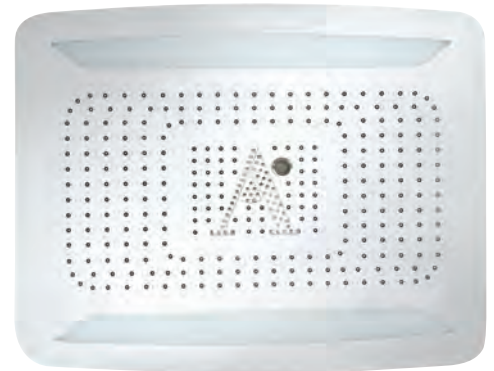

OSA-70007

RAINJOY 600X472 mm AISI 304 Stainless Steel with RGB LED Lights Remote Control & with

1. Installation Kit for False Ceiling
2. Chromotherapy (RGB): LED x 0.23W with 12V Power Supply (SMPS) Including Controller, Connecting to AC 100-240V, 50-60Hz • 3-functions • Rain • Intense • Water Column

colour	price

OSA-CHR-70007	R 51163
OSA-ABR-70007	R 71629
OSA-ACR-70007	R 71629
OSA-BCH-70007	R 61397
OSA-BLM-70007	R 61397
OSA-BGP-70007	R 63955
OSA-GBP-70007	R 74187
OSA-GDS-70007	R 94652
OSA-GLD-70007	R 94652
OSA-GMP-70007	R 74187
OSA-GRF-70007	R 71629
OSA-SSF-70007	R 71629
OSA-WHM-70007	R 61397