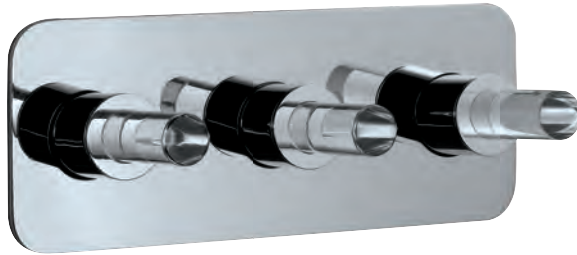

FLE-CHR-63433 R 28327

FLE-63427

2-way Diverter with Hot & Cold In-wall Stop Valves and Built In Non Return Valves (with Exposed and In-wall Parts)

colour	price
--------	-------

FLE-CHR-63427	R 20977
---------------	---------