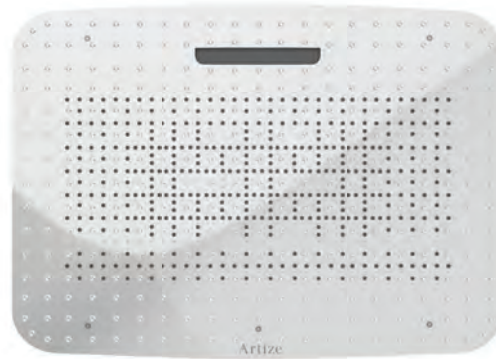

OSA-ACY-70045

Rainjoy Lumos Shower 1000X750mm
RGB LED Front Panel with AISI 304
Stainless Steel Base Plate Included
Remote Control & Installation Kit for
False Ceiling • Chromotherapy (RGB):
LED 94.5W with 12V 5A Power
Supply (SMPS) Including Controller,
Connecting to AC
100-240V, 50-60Hz • 3-Functions
• Rain • Waterfall • 6 X Mist

OSA-ACY-70045iV6

Best Fit with ShowerTronic iV6

colour	price

OSA-ACY-70045	R 100246

Available colours:

ACY