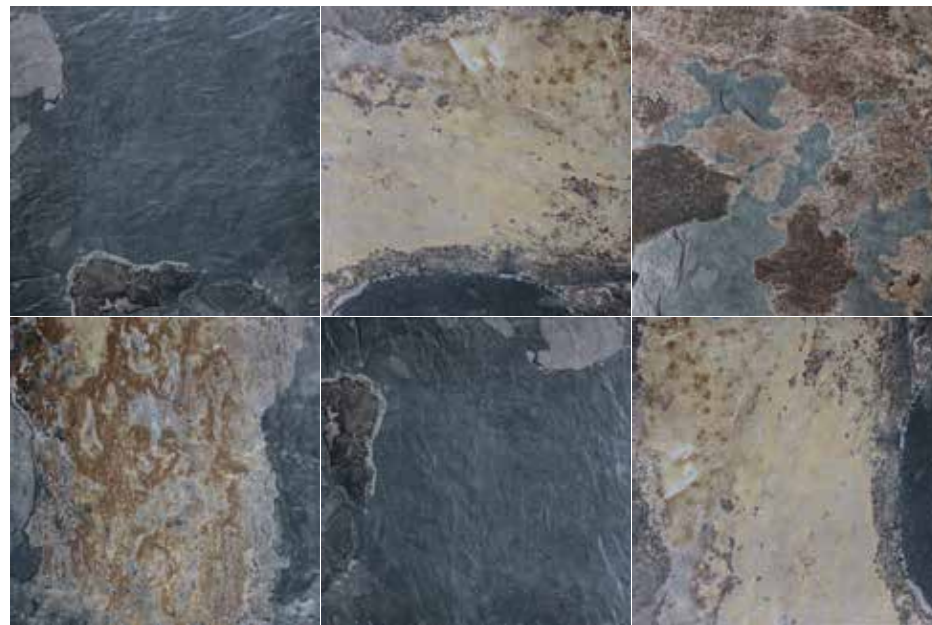

Visual variation

CASTLEFORD NATURAL

Slip stop

Matt Glazed Porcelain

600x600

1ALACASNATMAT600