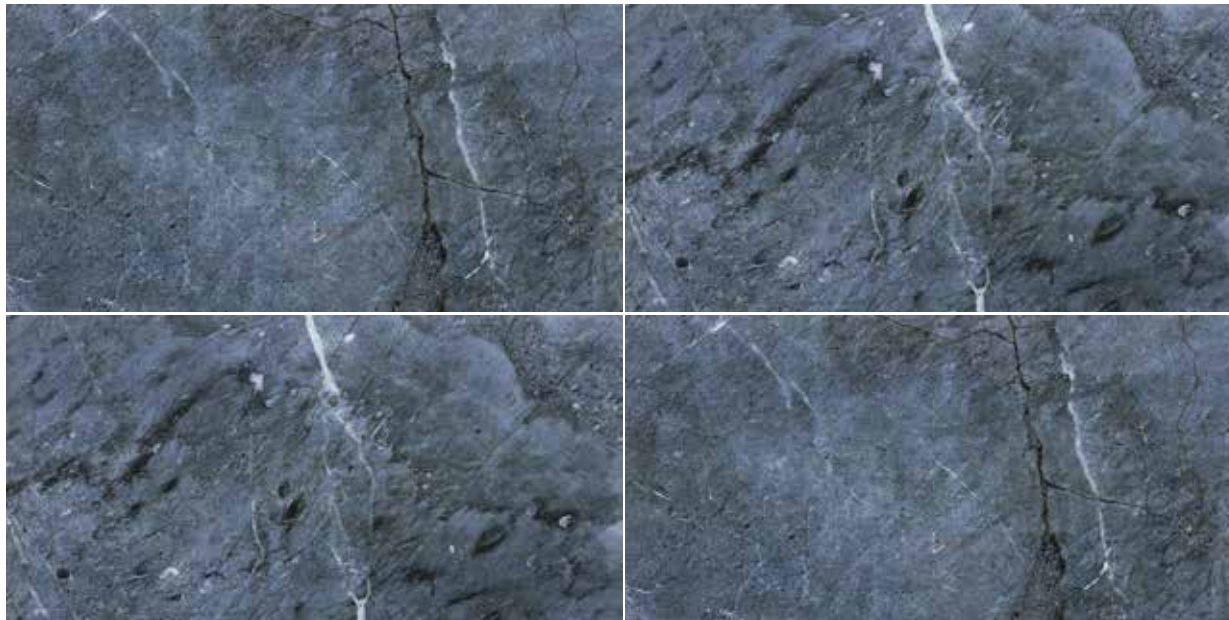

ROYAL FERROUS AZURE
Glazed Porcelain
600X1200

1CREROYFERAZU60X120

ROYAL MARQUINA BLUE

GLAZED PORCELAIN

Product Visual

3 Faces

Visual variation

ROYAL MARQUINA BLUE