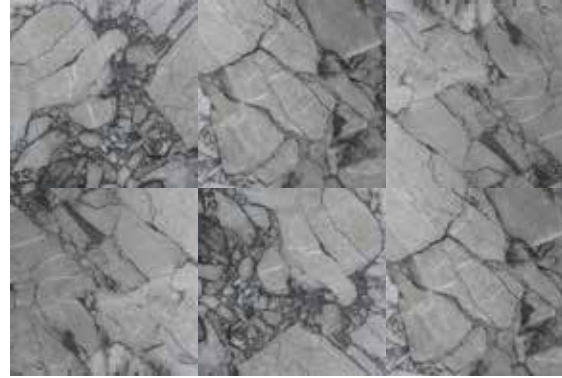

NORDI ICE
Glazed Porcelain

4
Faces

4
Faces

ROSTER BROWN
Glazed Porcelain