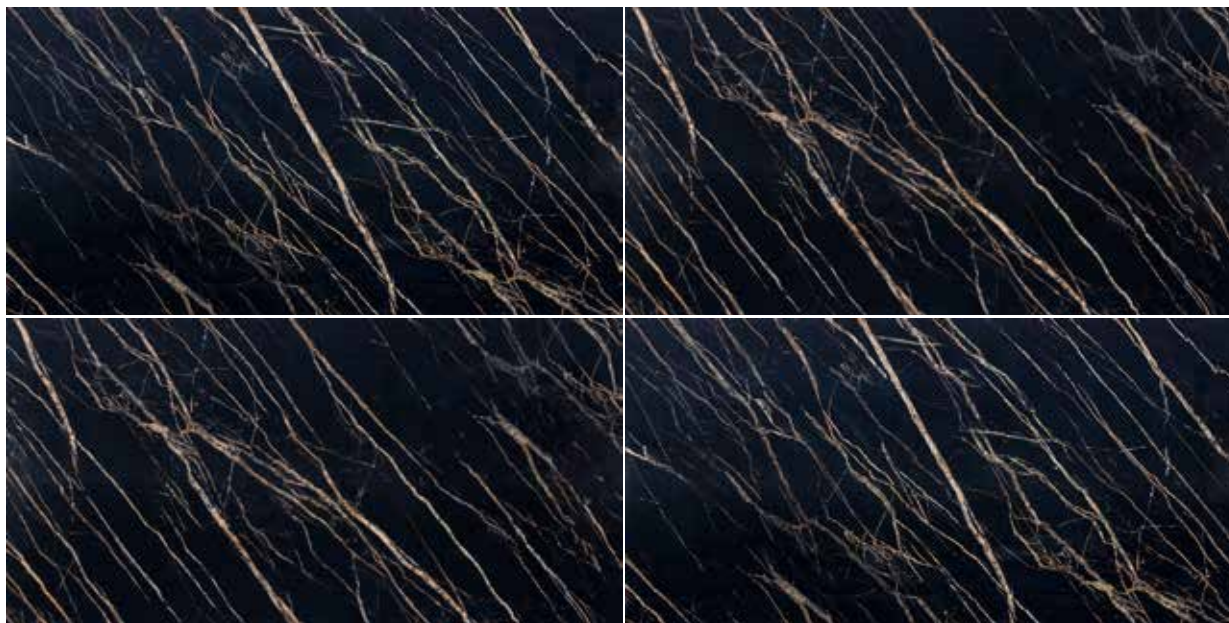

Visual variation

SEN MISTO BLACK

Polished
Glazed Porcelain
600X1200

1SENMISBLA60X120