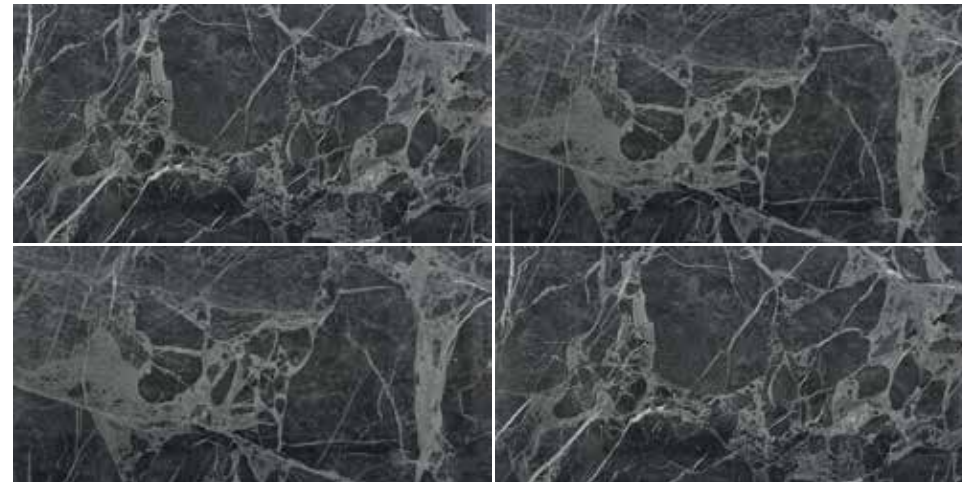

Visual variation

SPACE BLACK
Polished
Glazed Porcelain
600X1200

1SEGSPBLGL60X120