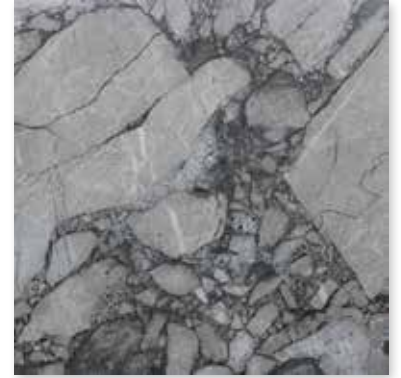

600x600
1NEENORI(CEPOL600)

600x600
1NEEROSBROCAR600