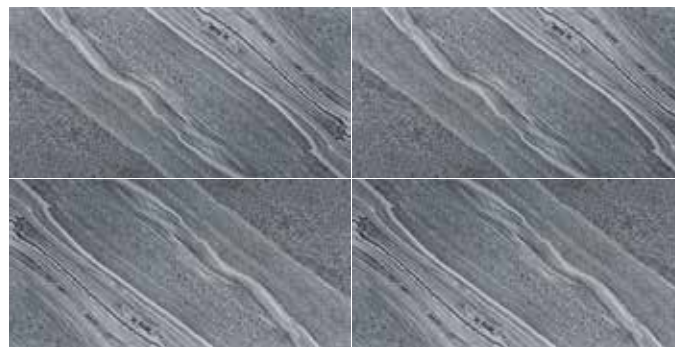

LASA GREY
Polished
Glazed Porcelain

600x1200
1ZARLASGREPOL60X120

ONYX BRILLIANT GOLD
Polished
Glazed Porcelain

600x1200
1ZARONYGOLPOL60X120

OPERA GREY

GLAZED PORCELAIN

Product Visual

OPERA GREY
Polished
Glazed Porcelain