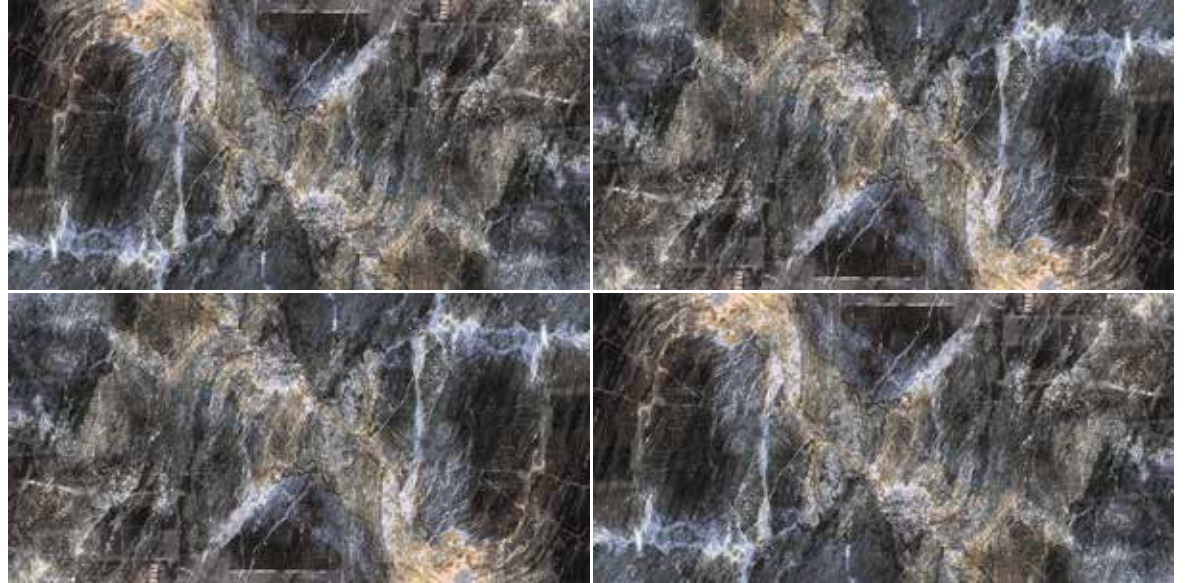

Visual variation

SAPPHIRE BLUE

Glazed porcelain
600X1200mm

1NEOSAPBLUPOL60X120

ZED BLACK

GLAZED PORCELAIN

Product Visual

Visual variation