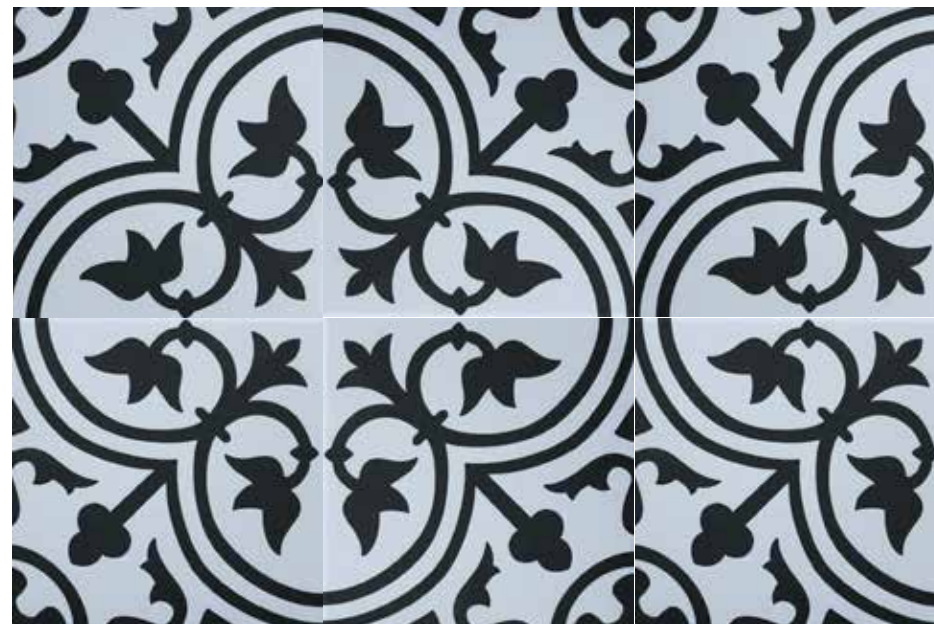

Visual variation

SAN MARCO
Glazed Porcelain
Pattern
200x200mm

1RIBSANMAR200

SAN PIETRO

GLAZED PORCELAIN

Product Visual

Visual variation

SAN PIETRO
Glazed Porcelain
200x200mm