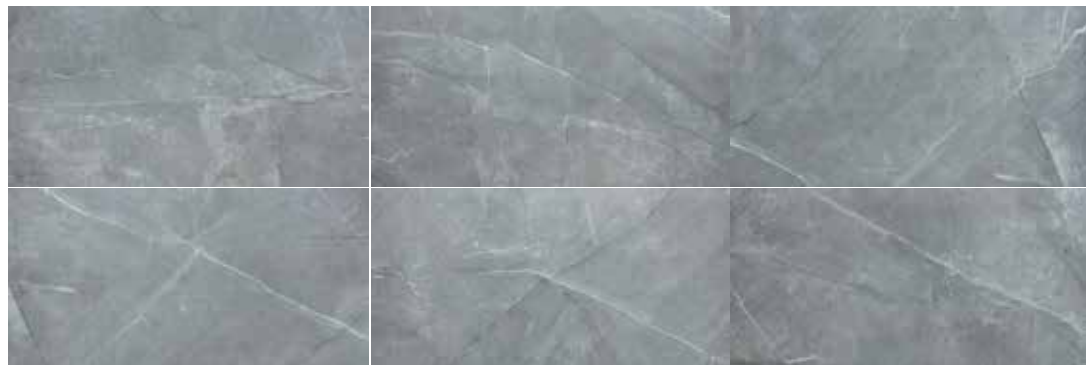

Product Visual

Visual variation

EVOLUTION PEARL MATT
Hard Body Matt

600x1200
1EXPEVOPEAMAT60X120

GIOVE GREY

HARD BODY

Product Visual

Visual variation