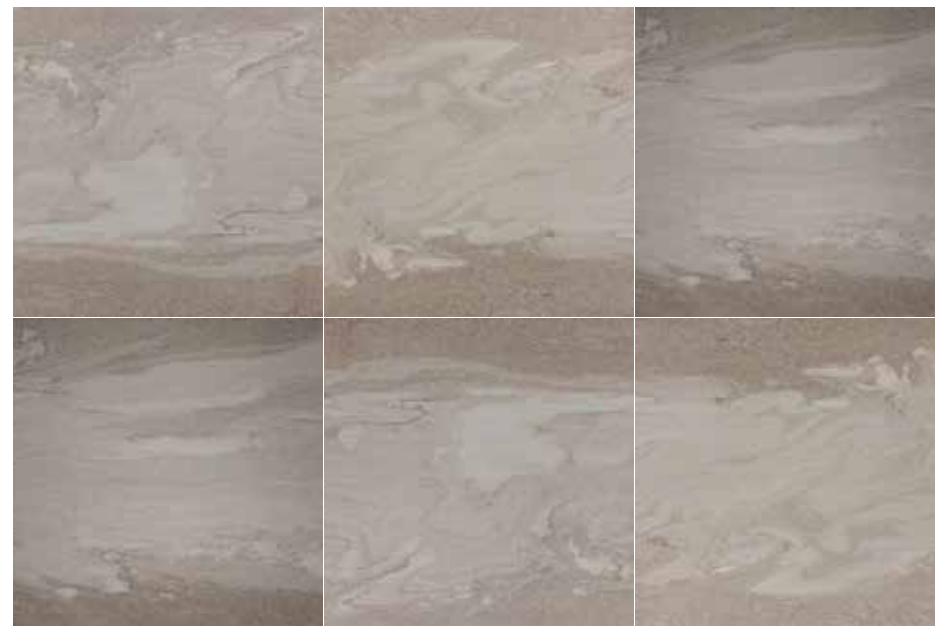

Italy

BARGE

GLAZED PORCELAIN

Product Visual

Visual variation

BARGE
Glazed Porcelain
600x600m

1SERBARLAP600

Create . Unite . Inspire