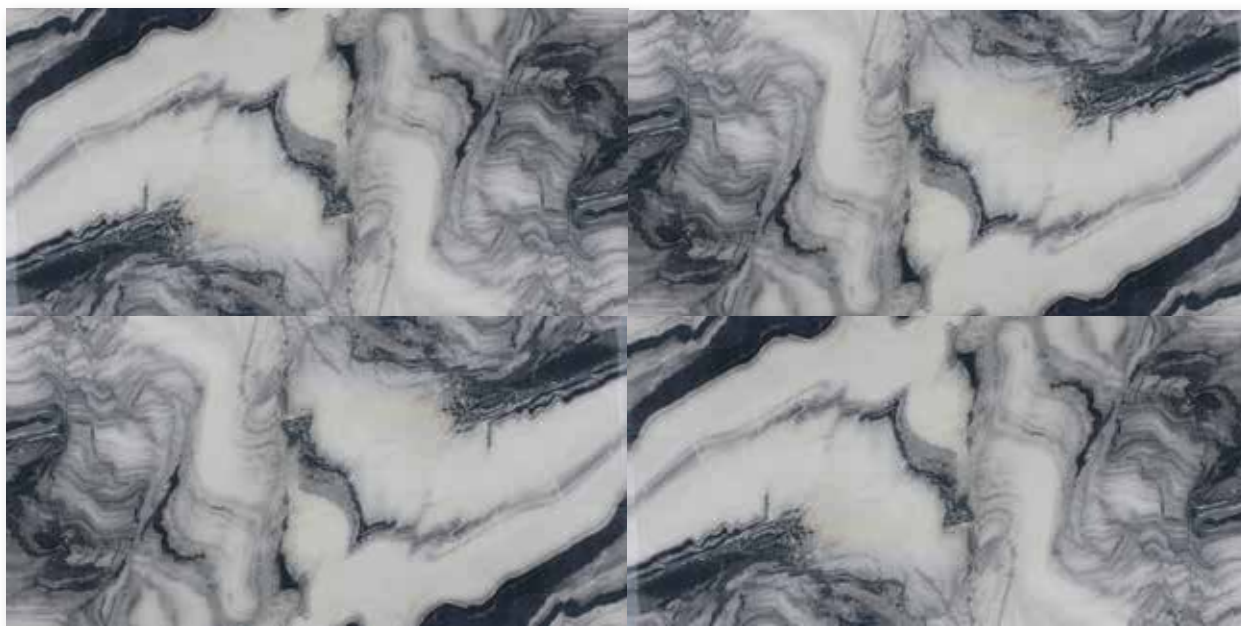

Visual variation

AZURE GREY
Glazed Porcelain
800X1600

1EMCAZUGREMAT80X160

Create . Unite . Inspire

BIANCO LASA

GLAZED PORCELAIN

Product Visual

Visual variation