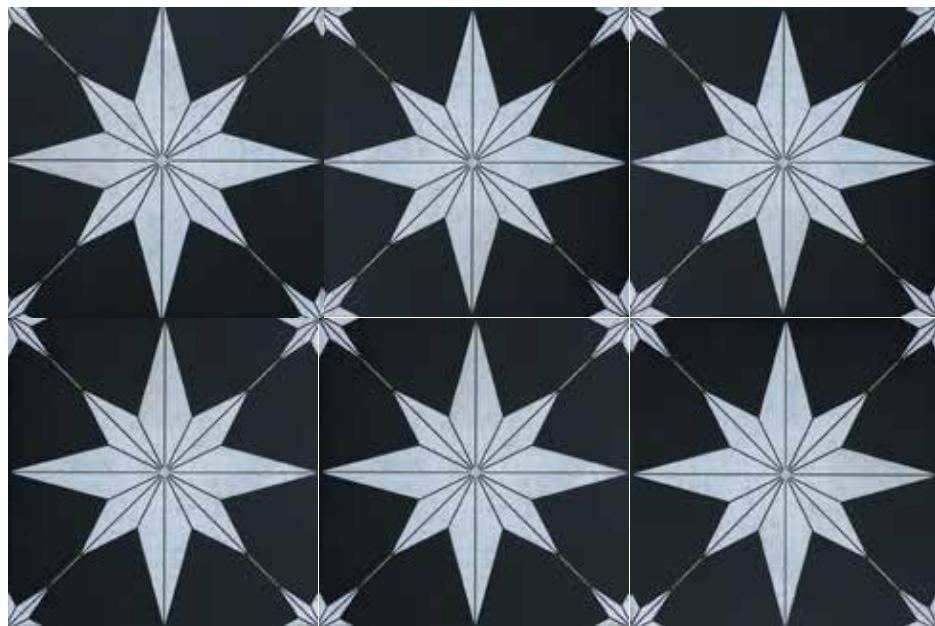

Visual variation

SAN MARCO
Glazed Porcelain
Pattern
200x200mm

1RIBSANMAR200

SAN PIETRO

GLAZED PORCELAIN

Product Visual

Visual variation

SAN PIETRO
Glazed Porcelain
200x200mm