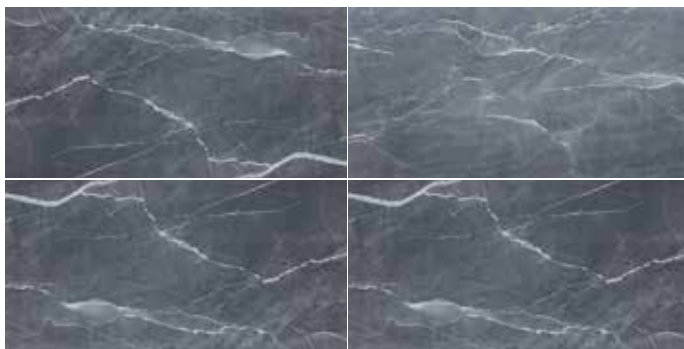

Visual variation

CLOUD
Polished
Glazed Porcelain
600x600mm

1ZARCLO600

Create . Unite . Inspire

LASA/ONYX

GLAZED PORCELAIN

Product Visual

Visual variation