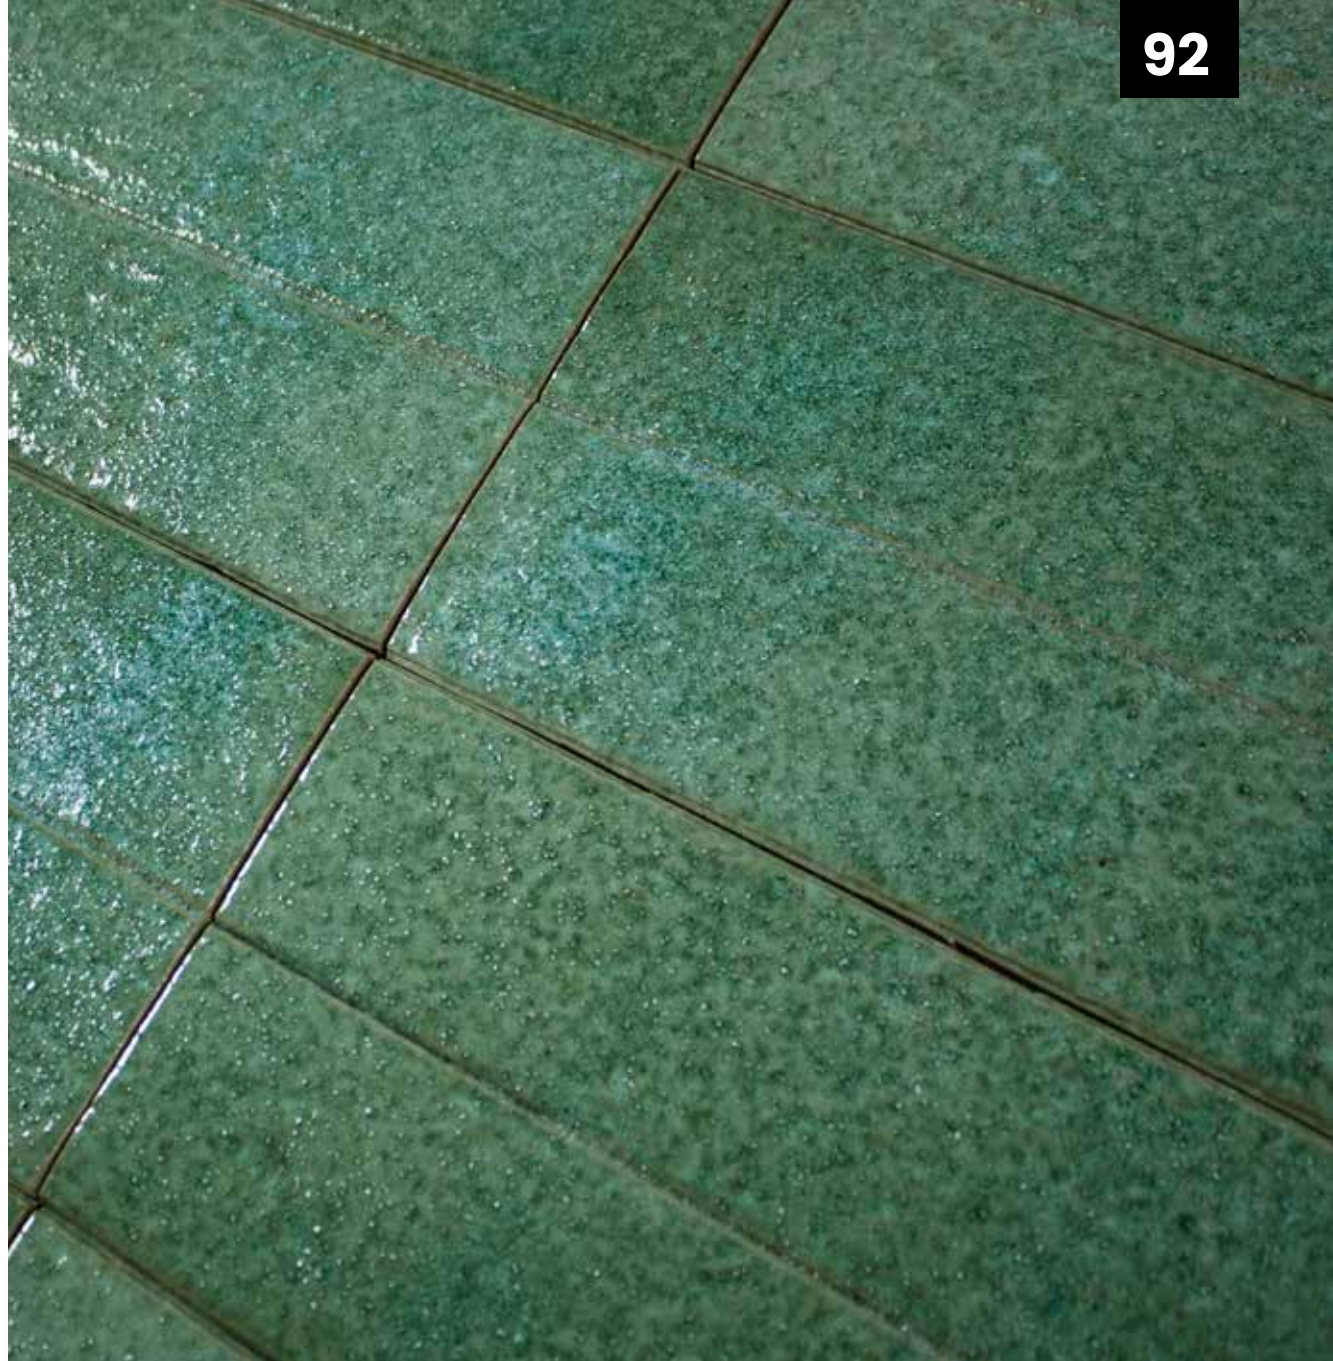

1GAI5710 | 240X54mm