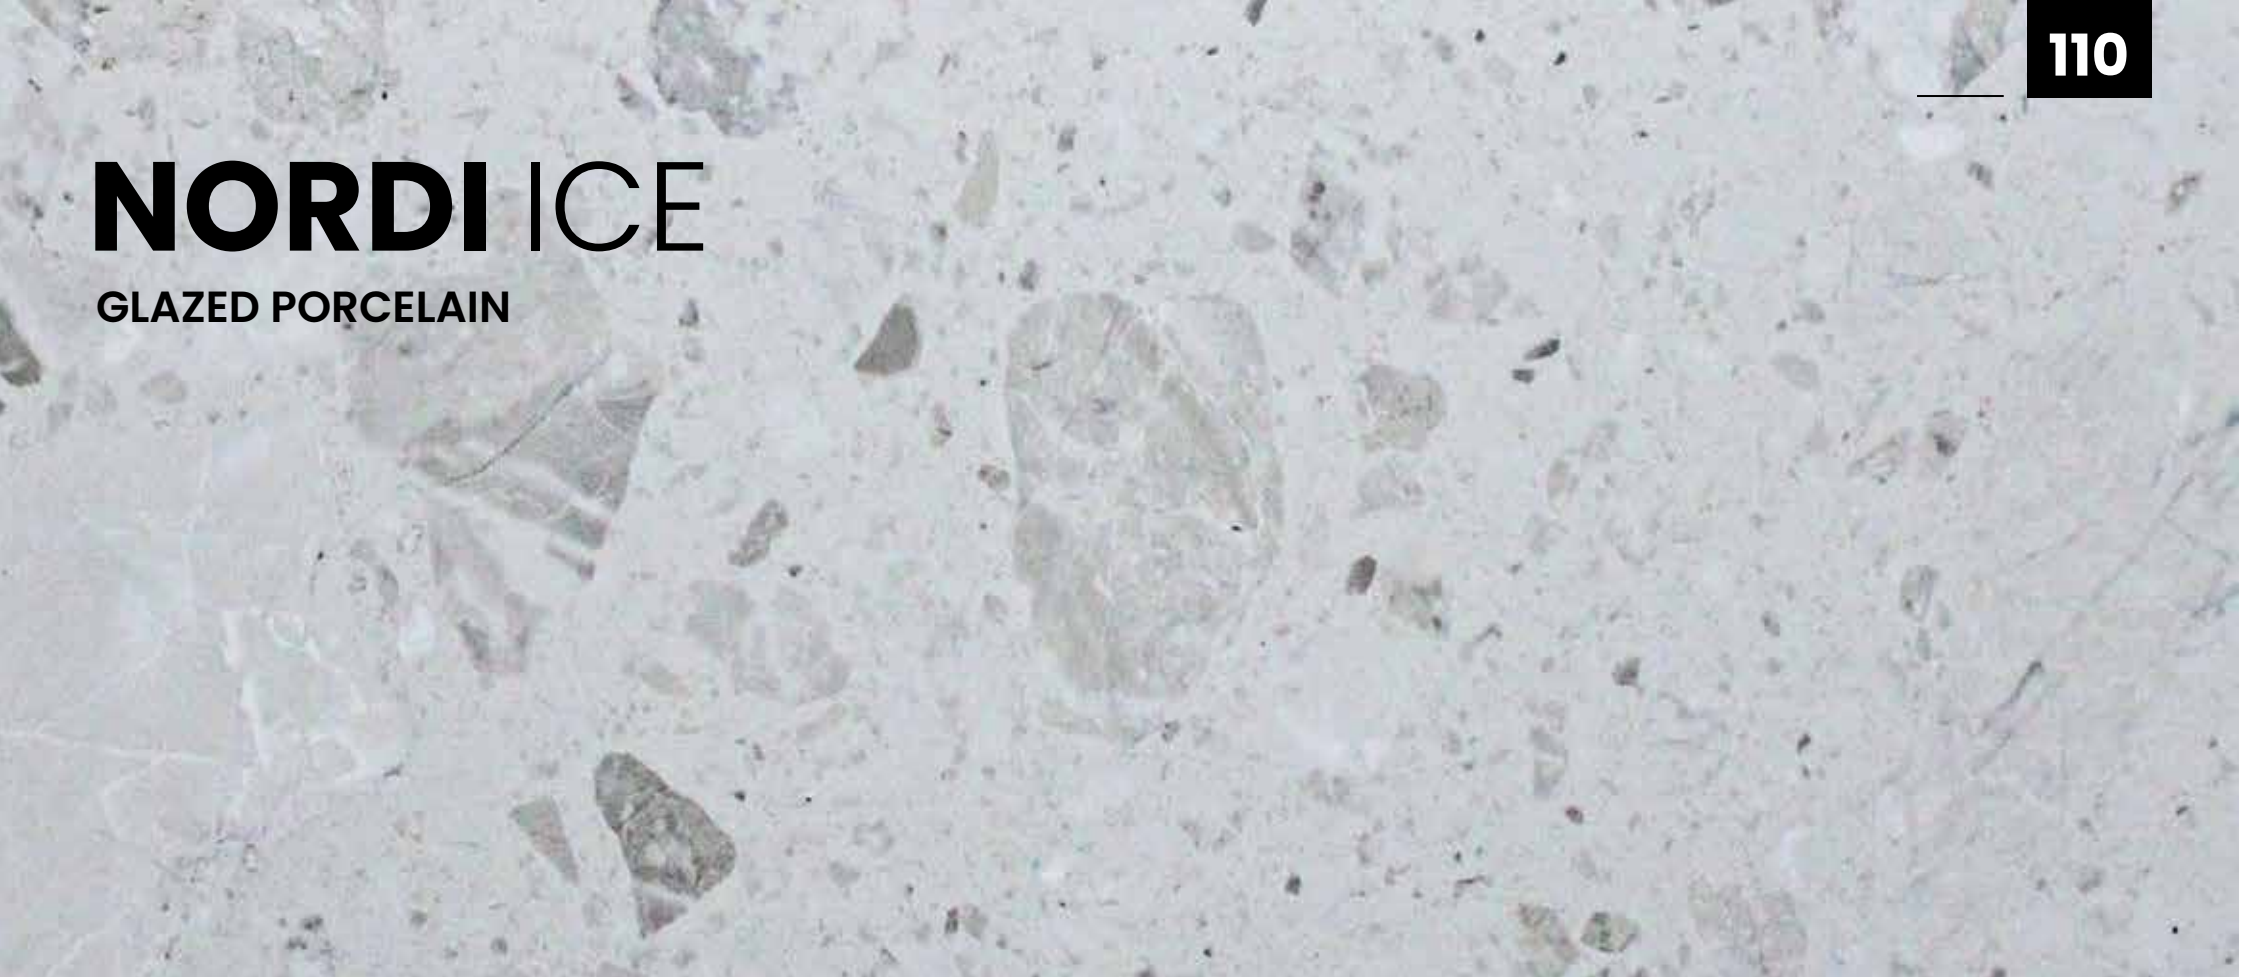

NORDI ICE

GLAZED PORCELAIN

Available Sizes

600X600mm

Application

Floor and Wall

Material

Glazed Porcelain

Origin

Asia