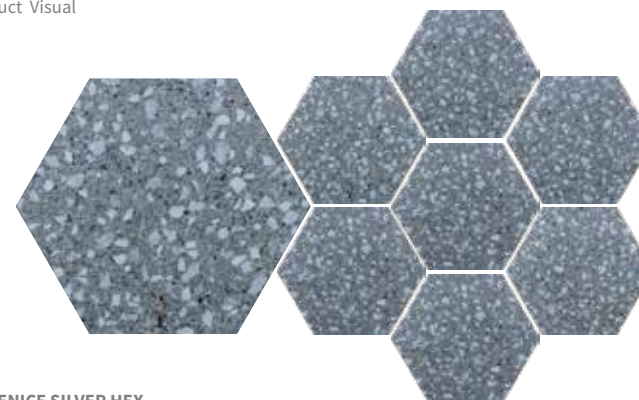

HEX VENICE

GLAZED PORCELAIN

Product Visual

Visual variation

GAL VENICE SILVER HEX
Glazed Porcelain

220X250
1GALVENSILHEX22X25