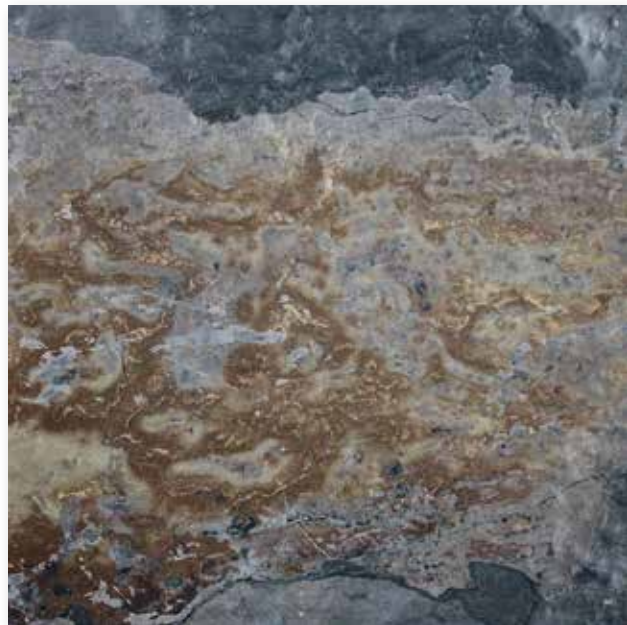

CASTLEFORD GRIS

Slip Stop

Matt Glazed Porcelain

600x600

1ALACASGRIMAT600

Castleford Natural

GLAZED PORCELAIN

Product Visual