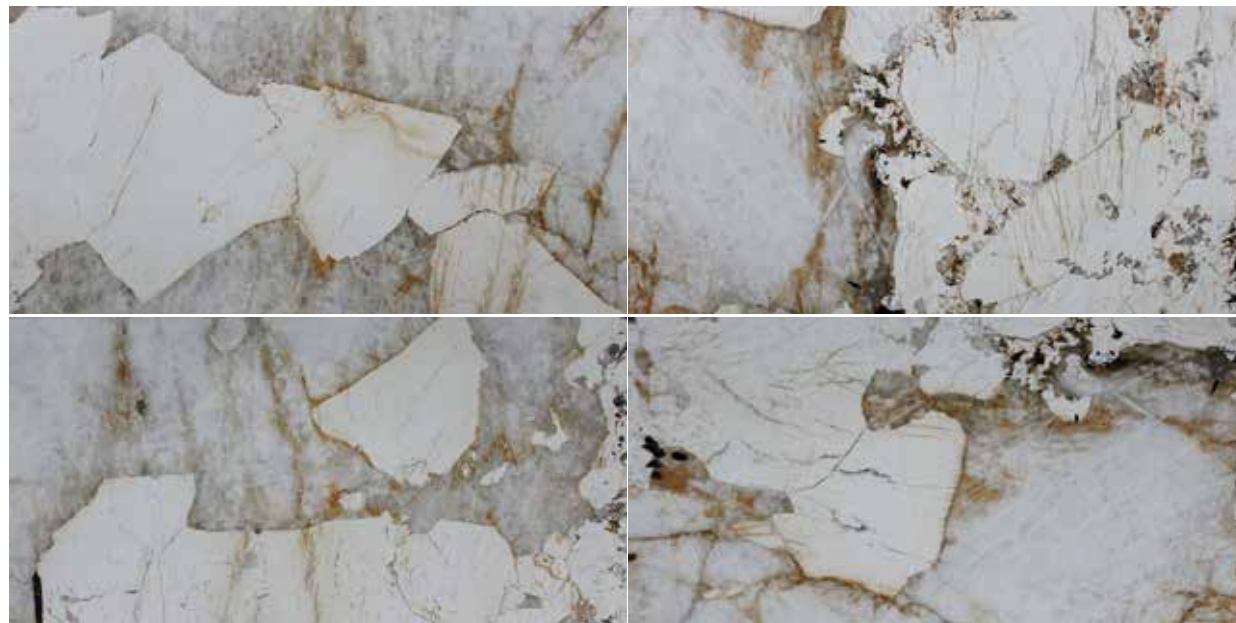

Visual variation

GRISSAL MARMOR
Glazed Porcelain
800X1600

1EMCGRIMARPOL80X160