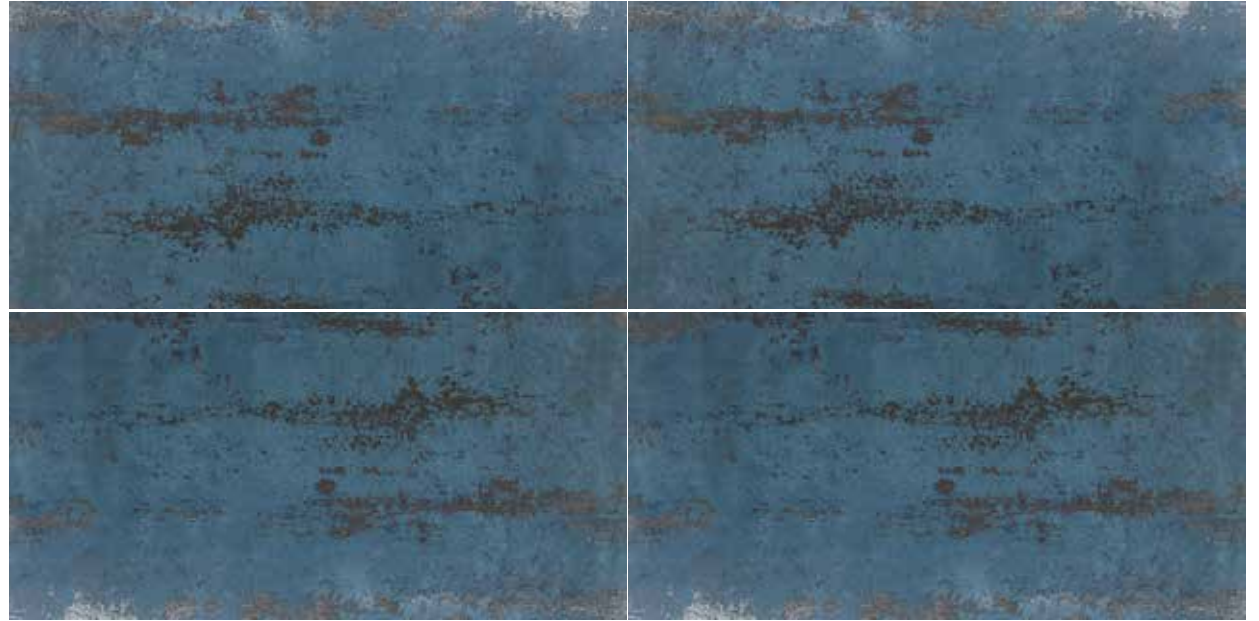

ROYAL CROSS WOOD GREY
Double Loaded Glazed Porcelain
600X1200

1CREROYCROGRE60X120

Create . Unite . Inspire

ROYAL FERROUS AZURE

GLAZED PORCELAIN

Product Visual

3 Faces

Visual variation