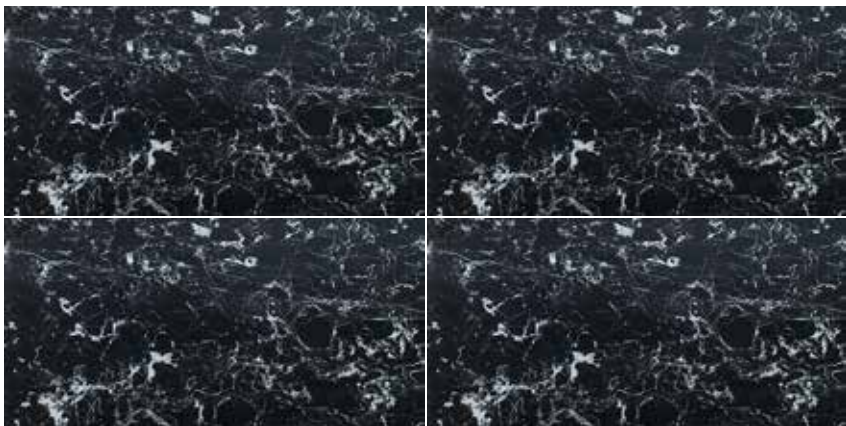

Visual variation

BLACK ROSE
Polished Glazed Porcelain

800X1600
1NESBLAROSGLO80X160