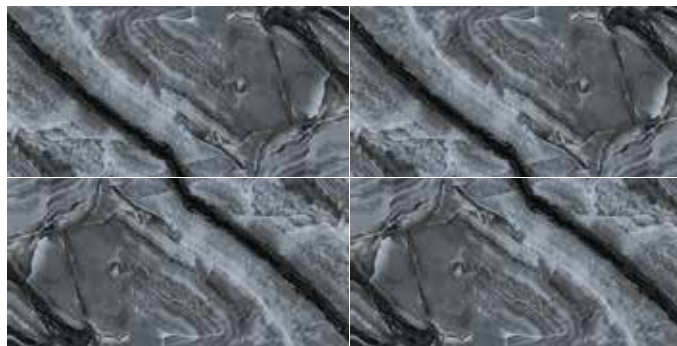

BLACK ONYX

GLAZED PORCELAIN

Product Visual

BLACK ONYX
High Gloss
Glazed Porcelain

600x1200
1ZYDBLAONY60X120