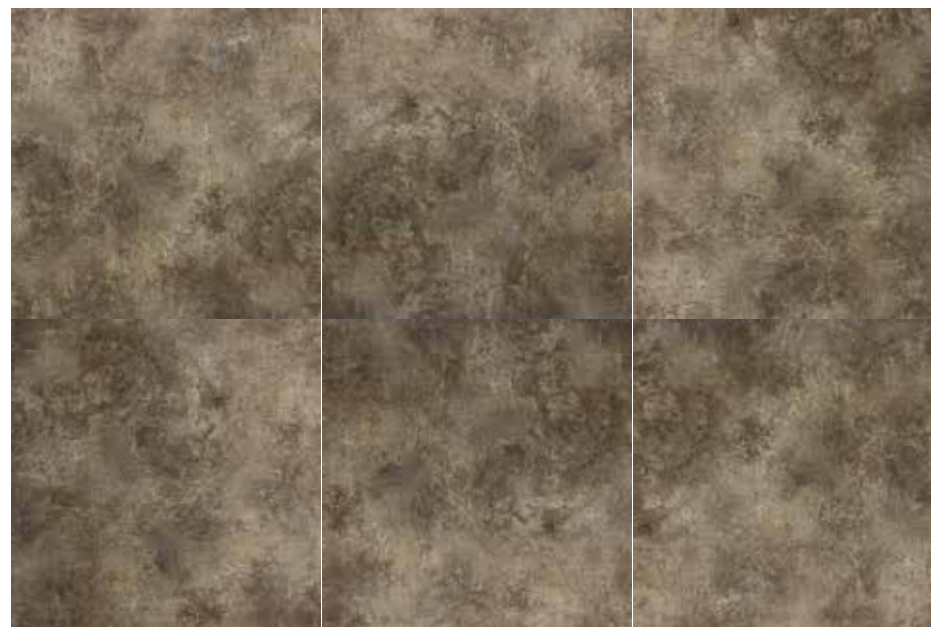

Visual variation

ELECTRO COPPER
Glazed Porcelain
800X800

1CLALEECOP800