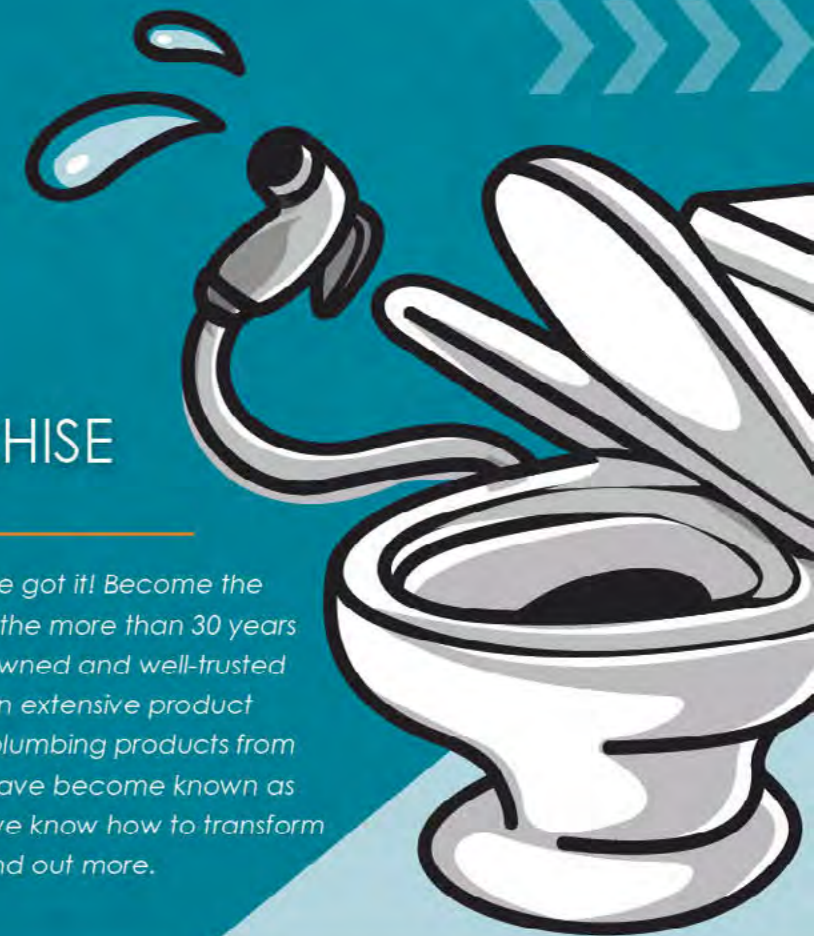

URINAL FLUSH VALVE
Benkiser urinal flush valve. Chrome.

2090

»»»»

GET FLUSH!

OWN AN ON TAP FRANCHISE

Trusted since 1990

Searching for the perfect business opportunity? We've got it! Become the owner of the next On Tap franchise and benefit from the more than 30 years of experience that we have in the industry! As a renowned and well-trusted franchise and retailer with a national footprint, and an extensive product portfolio of premium quality bathroom, kitchen and plumbing products from industry-leading local and international brands, we have become known as the home of beautiful bathrooms and kitchens and we know how to transform opportunity into success! Connect with us today to find out more.