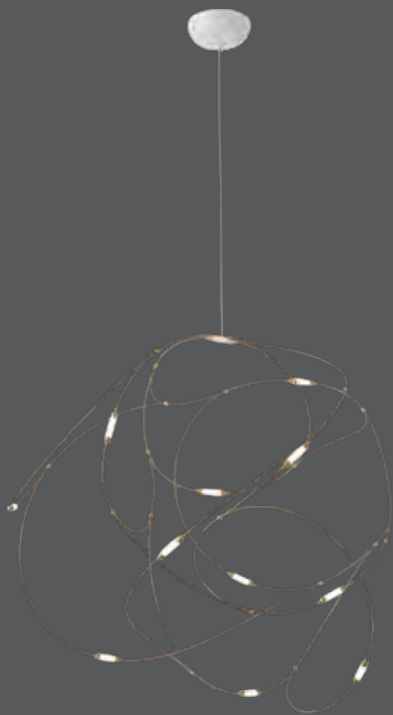

K-LED-8781/21

230v 10.5W LED Firefly Pendant
Colour Brass & White
Specifications Stainless Steel + Copper + Acrylic
Kelvin / Lumen Warm White: 3000K / 1820lm
Measurement in cm Full Height: 80 W: 135 D: 85
LED 10.5W
Wattage 230v 10.5W
IP Rating IP20

K-LED-8781/11

230v 5.5W LED Firefly Pendant
Colour Brass & White
Specifications Stainless Steel + Copper + Acrylic
Kelvin / Lumen Warm White: 3000K / 980lm
Measurement in cm Full Height: 65 W: 80 D: 65
LED 5.5W
Wattage 230v 5.5W
IP Rating IP20