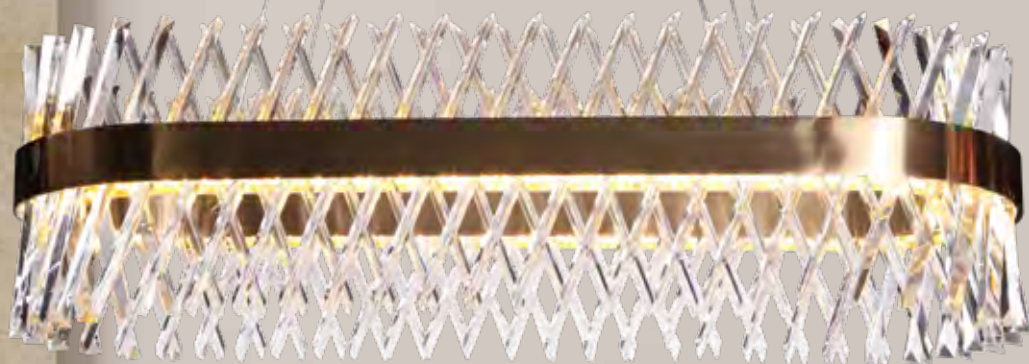

K-LED9967/2

230v 88W LED Strip Oval Crystal and Gold Chandelier

Colour Gold

Specifications Clear K9 Crystals

Non Dimmable

Kelvin / Lumen Warm White: 3000K / 7040lm

Measurement in cm H: 30 + 133 Cable L: 100 W: 35

Weight in kg 18

LED Strip 88W

Wattage 230v 88W

IP Rating IP20