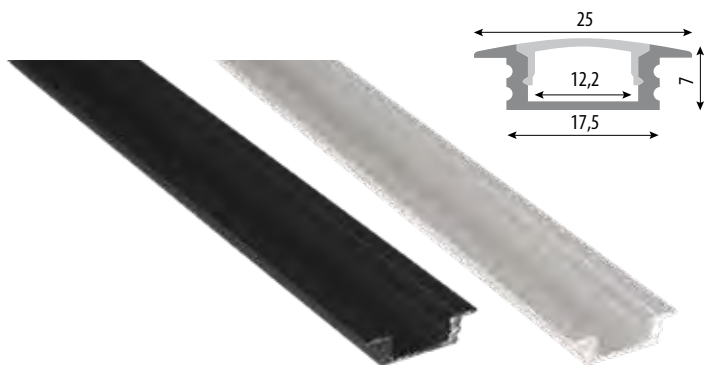

RECESSED

AP-2507-ALUMINI OR AP-2507-BLACK

Recessed Aluminium Profile with no Cover
Imported in 3 meter lengths, available in custom sizing.
Charged per meter.

Colour	Aluminium or Black	
Specifications	Aluminium	
Measurement in cm	Outside: Height: 0.7 Width: 1.75	Inside: Height: 0.5 Width: 1.22