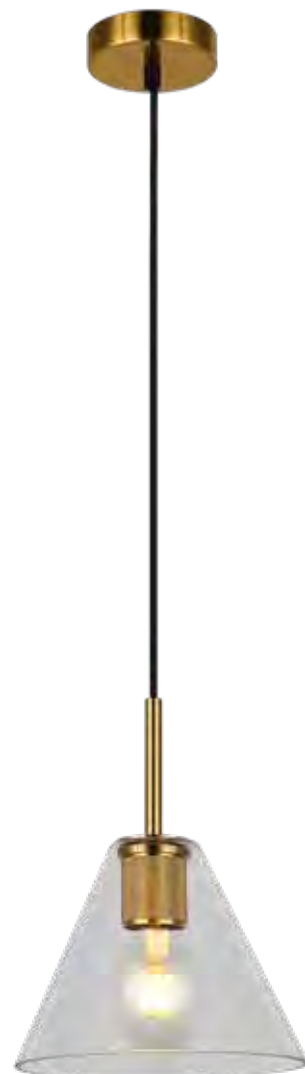

T-KLCH-10/SN

230v 40W E27 Style Cone Glass Pendant
Colour Satin Silver
Measurement in cm Full Height: 125 Ø: 20
Glass: H: 16
Lamps 1 x E27
Wattage 230v 40W
IP Rating IP20