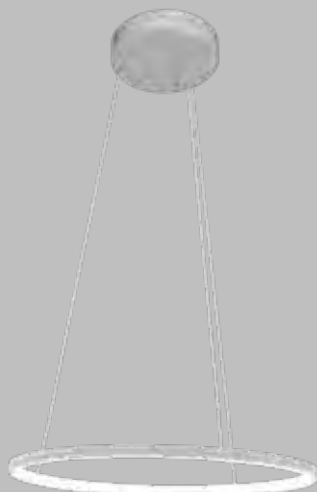

K-LED-190-60/BL

230v 22W LED SMD 60cm Single Ribbon Pendant
Colour Black
Kelvin / Lumen Warm White: 3000K
Measurement in cm Full Height: 140
Shade H: 2 Ø: 60
Base Ø: 16
LED SMD 22W
Wattage 230v 22W
IP Rating IP20

K-LED-190-60/GD

230v 22W LED SMD 60cm Single Ribbon Pendant
Colour Gold
Kelvin / Lumen Warm White: 3000K
Measurement in cm Full Height: 140
Shade H: 2 Ø: 60
Base Ø: 16
LED SMD 22W
Wattage 230v 22W
IP Rating IP20

K-LED-190-60/WH

230v 22W LED SMD 60cm Single Ribbon Pendant
Colour White
Kelvin / Lumen Warm White: 3000K
Measurement in cm Full Height: 140
Shade H: 2 Ø: 60
Base Ø: 16
LED SMD 22W
Wattage 230v 22W
IP Rating IP20