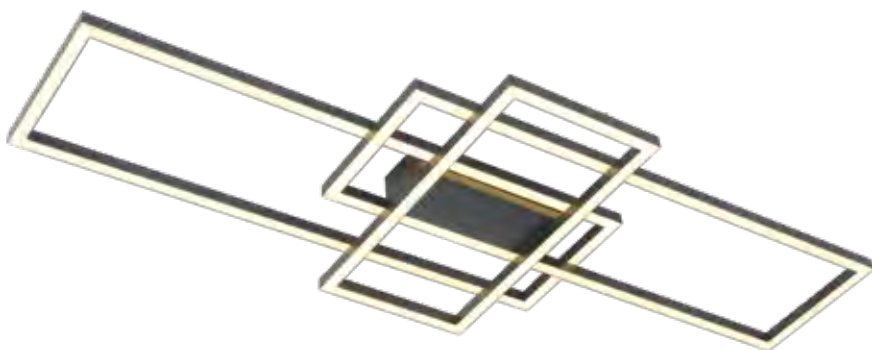

Minimalistic Design

The Enigma LED Ceiling fittings are a versatile and stylish lighting option for rooms with low ceilings or smaller spaces.

The modern minimalistic design creates a focal point with its multidimensional and sleek appearance.

These fittings feature three different illumination settings, allowing you to create a range of lighting intensity in your interior space with a touch of a switch.

Available in Black or Satin Gold –
3000K Warm White

K-LED-9012/BL

230v 40W LED SMD Enigma Ceiling Fitting

Colour Black

Specifications 3 Illumination Settings

Kelvin / Lumen Warm White: 3000K / 2600lm

Measurement in cm Full Height: 6 L: 104 W: 42

LED SMD 40W

Wattage 230v 40W

IP Rating IP20