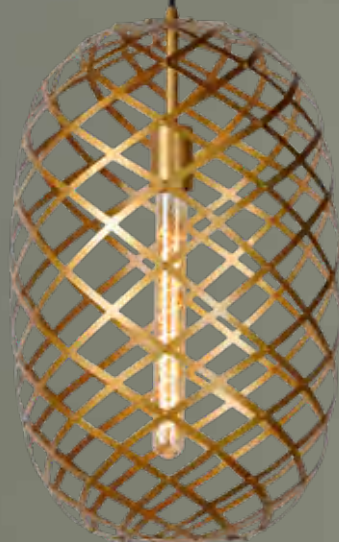

G-KLCH-70/GD

230v 40W E27 Nest Pendant

Colour Gold

Measurement in cm Full Height: : 175
Shade: H: 50 Ø: 32

Lamps 1 x E27
Wattage 230v 40W
IP Rating IP20

G-KLCH-70/BL

230v 40W E27 Nest Pendant

Colour Black

Measurement in cm Full Height: : 175
Shade: H: 50 Ø: 32

Lamps 1 x E27
Wattage 230v 40W
IP Rating IP20