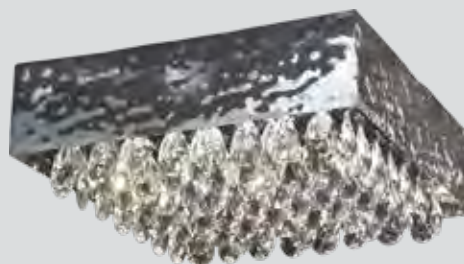

KLC-450/40-WH

230v 40W G9 Magma Crystal Ceiling Fitting
Colour Chrome
Specifications Clear Italian Crystals
Measurement in cm H: 19 W: 41 L: 41
Lamps 4 x G9 (Including Lamps)
Wattage 230v 160W
IP Rating IP20