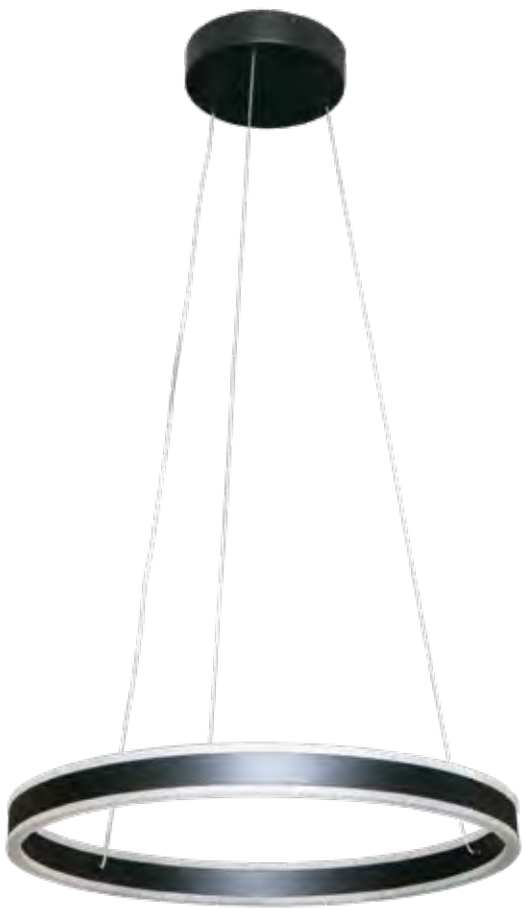

K-LED-716/BL

230v 40W LED Eternity Pendant
Colour Black
Specifications Non-Dimmable
Kelvin / Lumen Warm White: 3000K
Measurement in cm Full Height: 177 Ø: 50
Shade Height: 4.5
LED SMD 40W
Wattage 230v 40W
IP Rating IP20

K-LED-716/WH

230v 40W LED Eternity Pendant
Colour White
Specifications Non-Dimmable
Kelvin / Lumen Warm White: 3000K
Measurement in cm Full Height: 177 Ø: 50
Shade Height: 4.5
LED SMD 40W
Wattage 230v 40W
IP Rating IP20