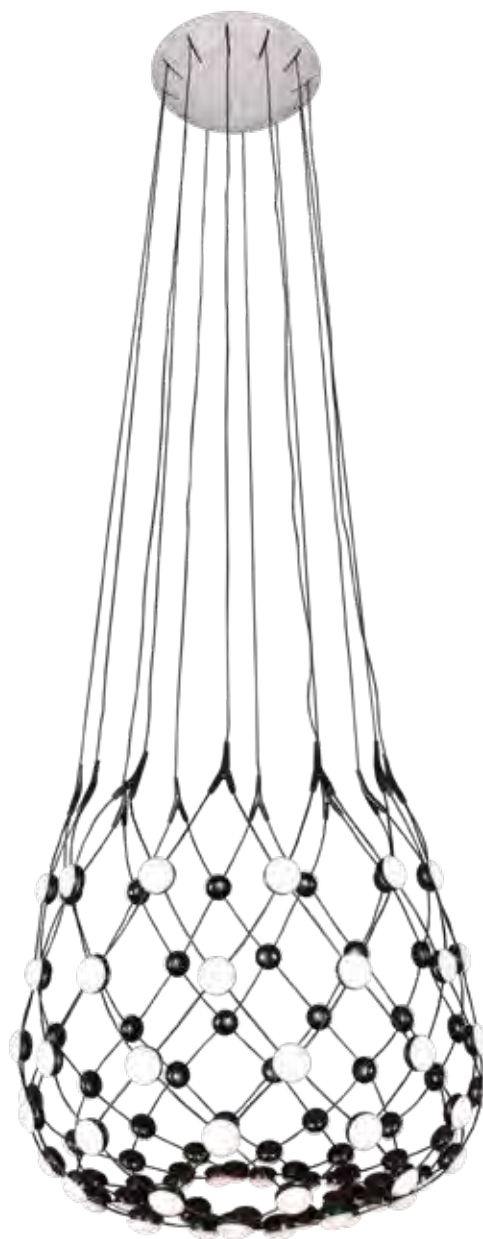

K-LED-9388/M

230v 80W LED SMD Medium Button Pendant

Colour Black with White Acrylic Covers

Specifications Non Dimmable

Kelvin / Lumen Warm White: 3000K / 6400lm

Measurement in cm Full Height: 250 Ø: 78

LED SMD 60 x 1.33W

Wattage 230v 80W

IP Rating IP20