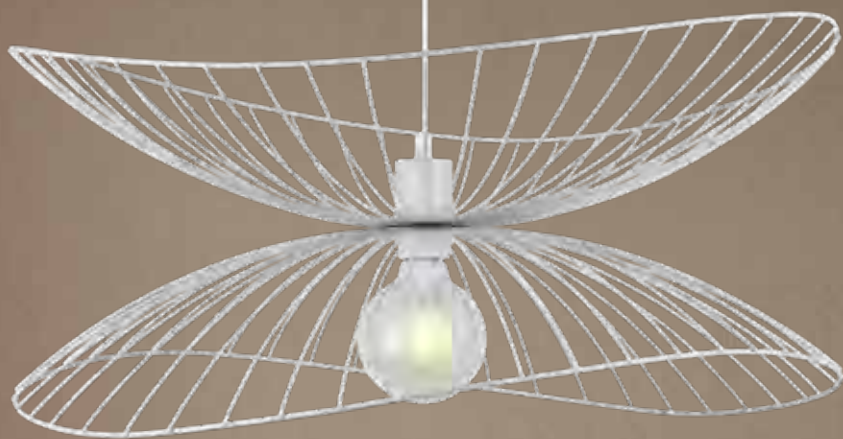

T-KLCH-17/WH

230v 40W E27 Twin Sensu Pendant

Colour Satin Gold

Measurement in cm Full Height: 140

Shade: H: 29 Ø: 62

Lamps 1 x E27

Wattage 230v 40W

IP Rating IP20