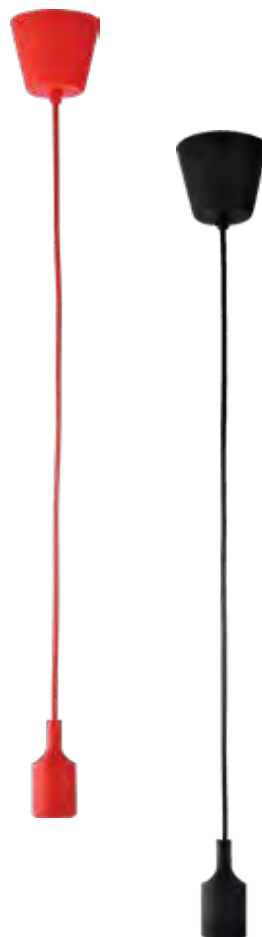

SK-FABRIC

2 Core Fabric Cord
Colour Red & Black
Measurement in cm Available in your choice of lengths

DA-KLCH-777/RED

230v 40W E27 2 Core
Fabric Cord Pendant
Colour Red
Measurement in cm H: 220
Lamps 1 x E27
Wattage 230v 40W
IP Rating IP20

DA-KLCH-777/BL

230v 40W E27 2 Core
Fabric Cord Pendant
Colour Black
Measurement in cm H: 220
Lamps 1 x E27
Wattage 230v 40W
IP Rating IP20