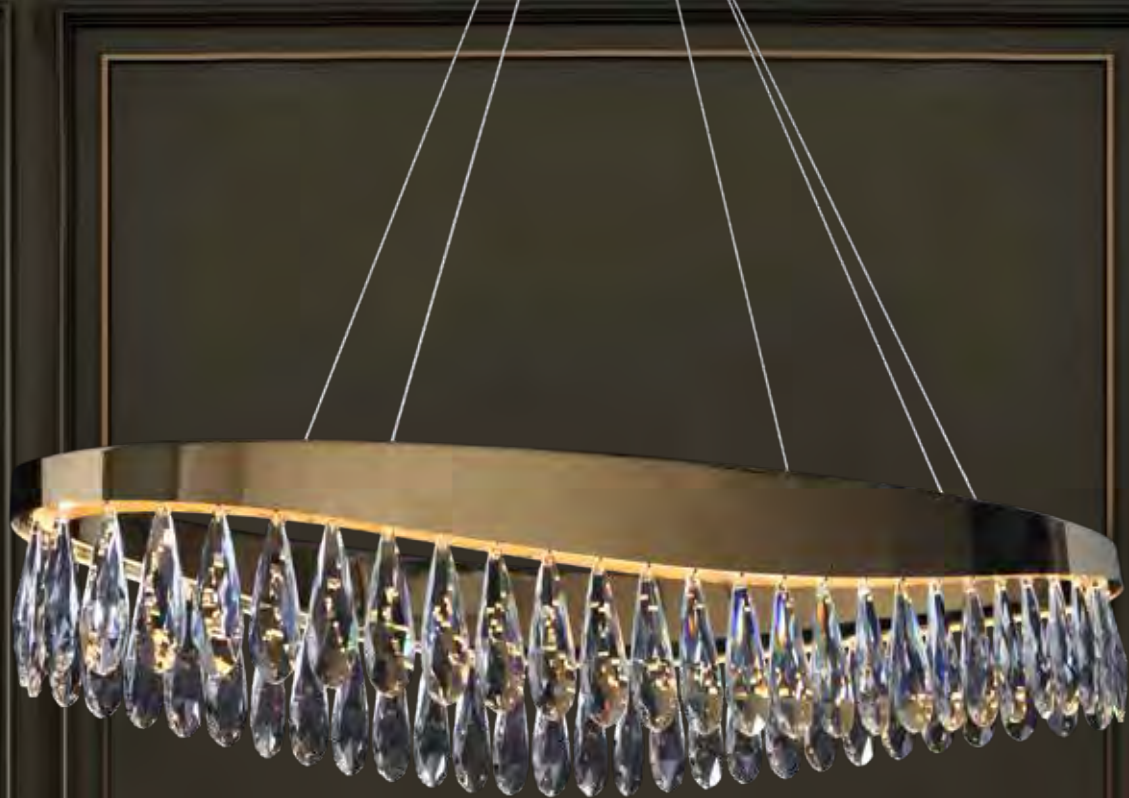

K-LED-89099

230v 30W LED Imperial Oval Crystal and Gold Chandelier

Colour Gold
Specifications Clear K9 Crystals

Non Dimmable

Kelvin / Lumen Warm White: 3000K

Measurement in cm H: 162

Shade H: 20 L: 100 W: 35

LED SMD 30W

Wattage 230v 30W

IP Rating IP20