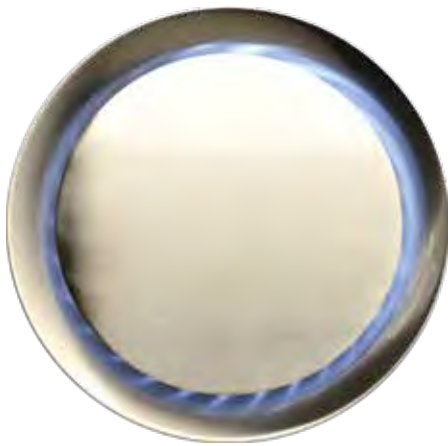

KLC-LED3380/WH/NW or KLC-LED3380/WH/WW

230v 27W LED SMD Ceiling Fitting

Colour White
Specifications Dimmable on request
Kelvin / Lumen Natural White: 4000K / 1620lm OR
Warm White: 3000K / 1620lm

Measurement in cm H: 13 Ø: 45
LED SMD 27W
Wattage 230v 27W
IP Rating IP20

MG-55/S-LED

230v 3.6W LED Strip Light Small Ceiling Fitting

Colour Satin Chrome
Specifications Non Dimmable
Kelvin / Lumen Cool White: 6000K / 300lm OR
Warm White: 3000K / 300lm

Measurement in cm H: 4 Ø: 25
LED Strip 3.6W
Wattage 230v 3.6W
IP Rating IP20

KLC-LED3380/BC/NW or KLC-LED3380/BC/WW

230v 27W LED SMD Ceiling Fitting

Colour Brushed Coffee
Specifications Dimmable on request
Kelvin / Lumen Natural White: 4000K / 1620lm OR
Warm White: 3000K / 1620lm

Measurement in cm H: 13 Ø: 45
LED SMD 27W
Wattage 230v 27W
IP Rating IP20