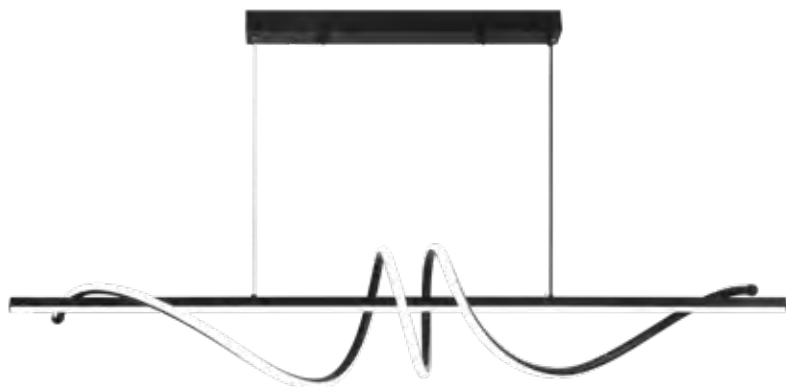

K-LED-2057/BL

230v 50W LED Rhythm Pendant
Colour Black
Kelvin / Lumen Natural White: 4000K
Measurement in cm Full Height: 155 L: 120
Shade Ø: 21
LED SMD 50W
Wattage 230v 50W
IP Rating IP20

K-LED-2058/BL

230v 50W LED Whisper Pendant
Colour Black
Kelvin / Lumen Natural White: 4000K
Measurement in cm Full Height: 147 L: 120
Shade Ø: 16
LED SMD 50W
Wattage 230v 50W
IP Rating IP20

K-LED-2058/GD

230v 50W LED Whisper Pendant
Colour Gold
Kelvin / Lumen Natural White: 4000K
Measurement in cm Full Height: 147 L: 120
Shade Ø: 16
LED SMD 50W
Wattage 230v 50W
IP Rating IP20