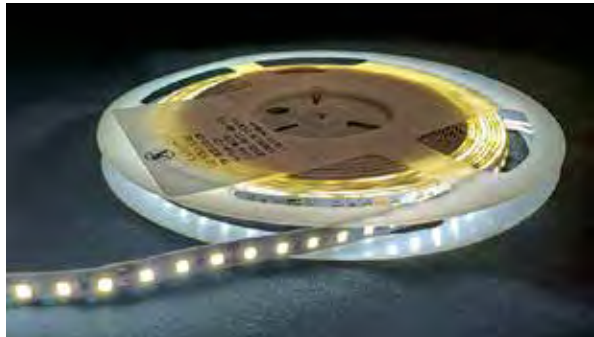

YM-2835-120/CW

12v 9W 120 LED's SMD Open Flexi Strip per meter

Colour	White PC Board
Specifications	Single Row Open Flexi Strip
Kelvin / Lumen	Cool White: 6500K
Measurement in mm	Height: 1 Width: 8
LED SMD	120 x 0.075W per meter
Wattage	12v 9W per meter
IP Rating	IP20