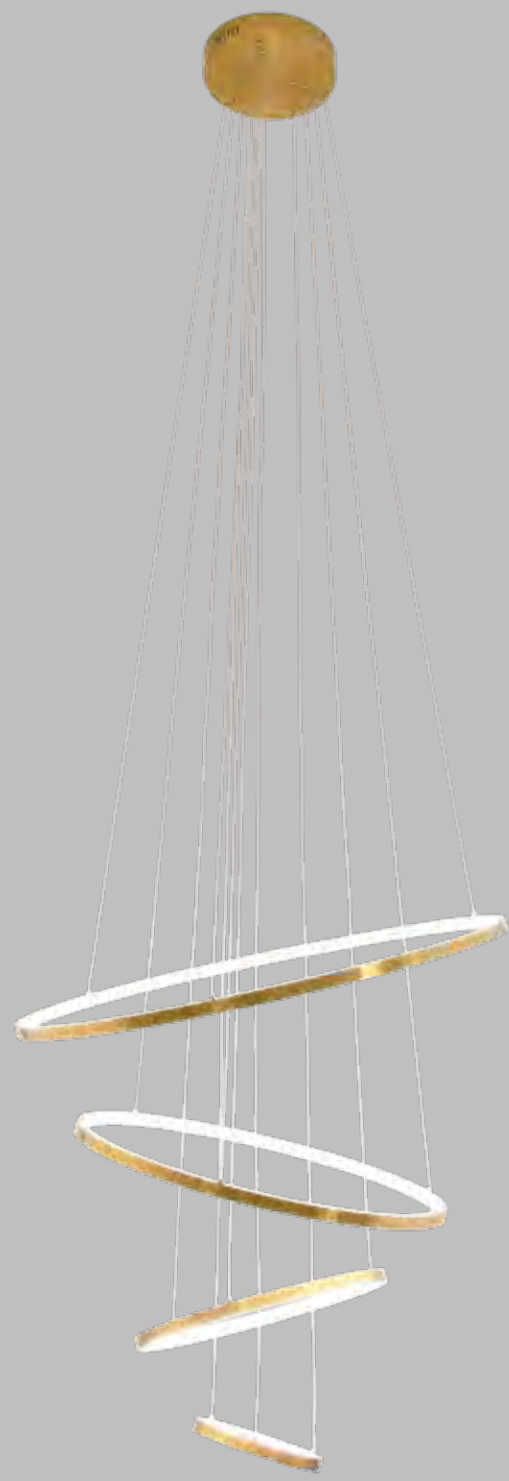

K-LED-200/GD
230v 58W LED SMD Ribbon Pendant
Colour Gold
Kelvin / Lumen Warm White: 3000K / 4250lm
Measurement in cm Full Height: 250 Ø: 80/60/40/20
LED SMD 58W
Wattage 230v 58W
IP Rating IP20