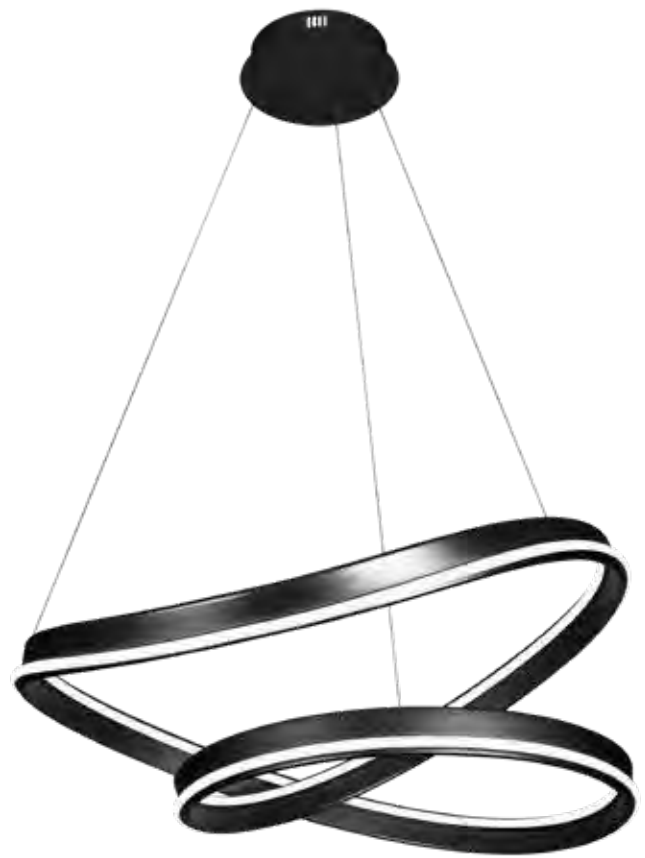

Weight in kg 18

LED Strip 88W

Wattage 230v 88W

IP Rating IP20

**K-LED-483/GD**  
 230v 80W LED Celestial Pendant  
 Colour Gold  
 Specifications Steel + Aluminium + Silicon  
 Dimmable  
 Kelvin / Lumen Warm White: 3000K / 4800lm  
 Measurement in cm H: 230 Ø: 70  
 Weight in kg 3  
 LED SMD LED Strip 80W  
 Wattage 230v 80W  
 IP Rating IP20