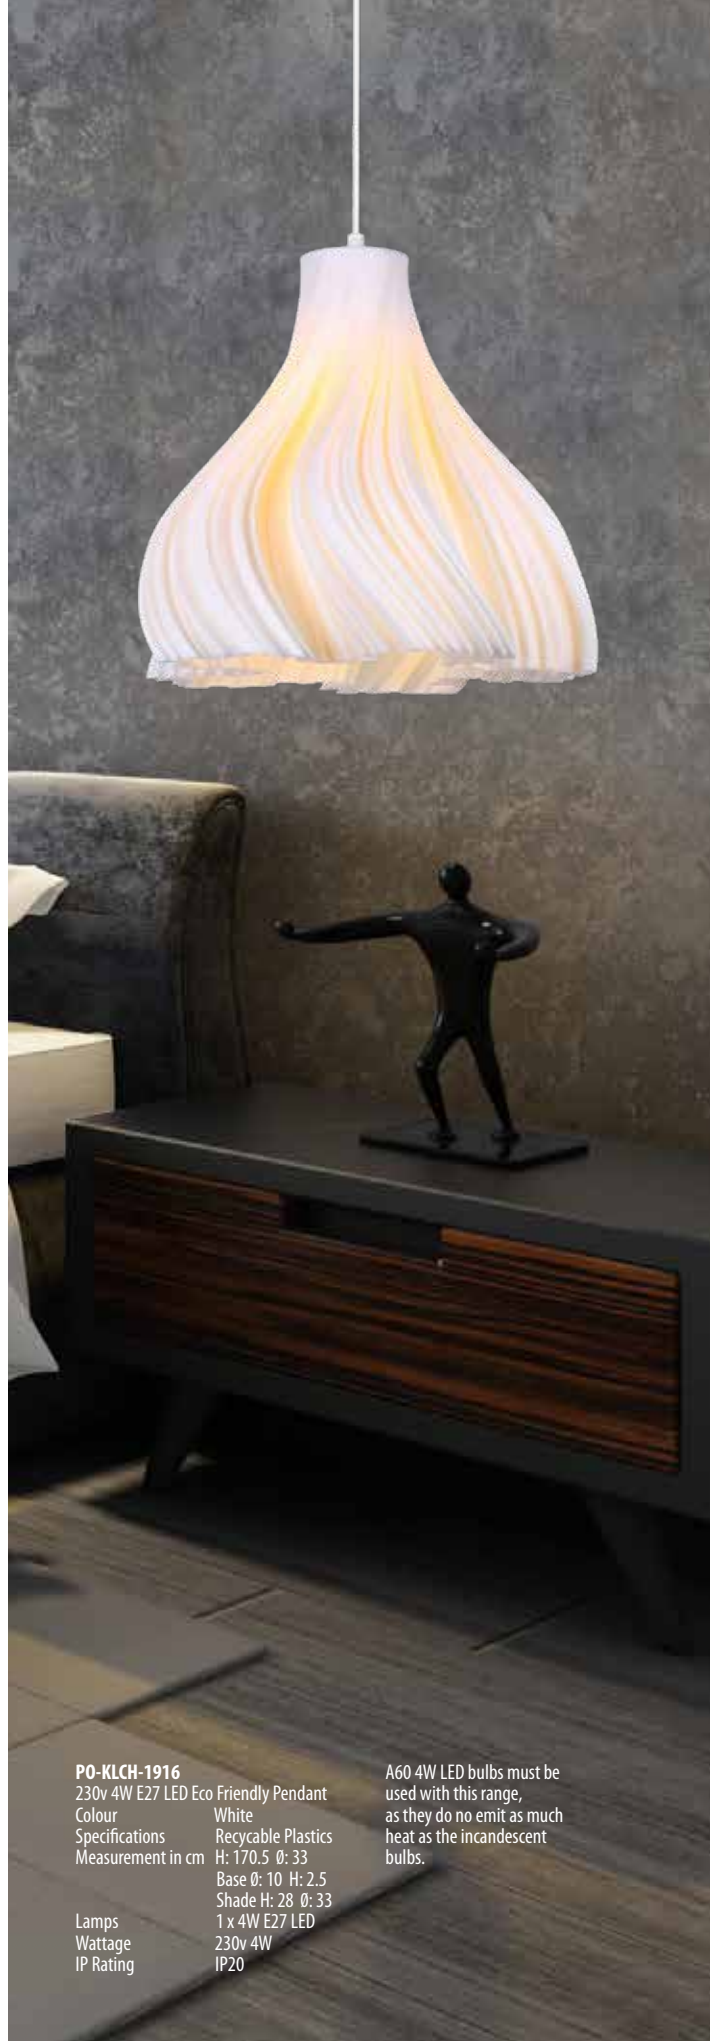

PO-KLCH-1911
230v 4W E27 LED Eco Friendly Pendant
Colour White
Specifications Recyclable Plastics
Measurement in cm H: 174.5 Ø: 20
Base Ø: 10 H: 2.5
Shade H: 32 Ø: 20
Lamps 1 x 4W E27 LED
Wattage 230v 4W
IP Rating IP20

PO-KLCH-1922
230v 4W LED E27 Orchid 3D Printed Recycled Pendant
Colour White
Specifications Recyclable Plastics
Measurement in cm H: 177.5 Ø: 29
Base Ø: 10 H: 2.5
Shade H: 35 Ø: 29
Lamps 1 x 4W E27 LED
Wattage 230v 4W LED
IP Rating IP20

PO-KLCH-1916

230v 4W E27 LED Eco Friendly Pendant
Colour White
Specifications Recyclable Plastics
Measurement in cm H: 170.5 Ø: 33
Base Ø: 10 H: 2.5
Shade H: 28 Ø: 33
Lamps 1 x 4W E27 LED
Wattage 230v 4W
IP Rating IP20

A60 4W LED bulbs must be used with this range, as they do not emit as much heat as the incandescent bulbs.