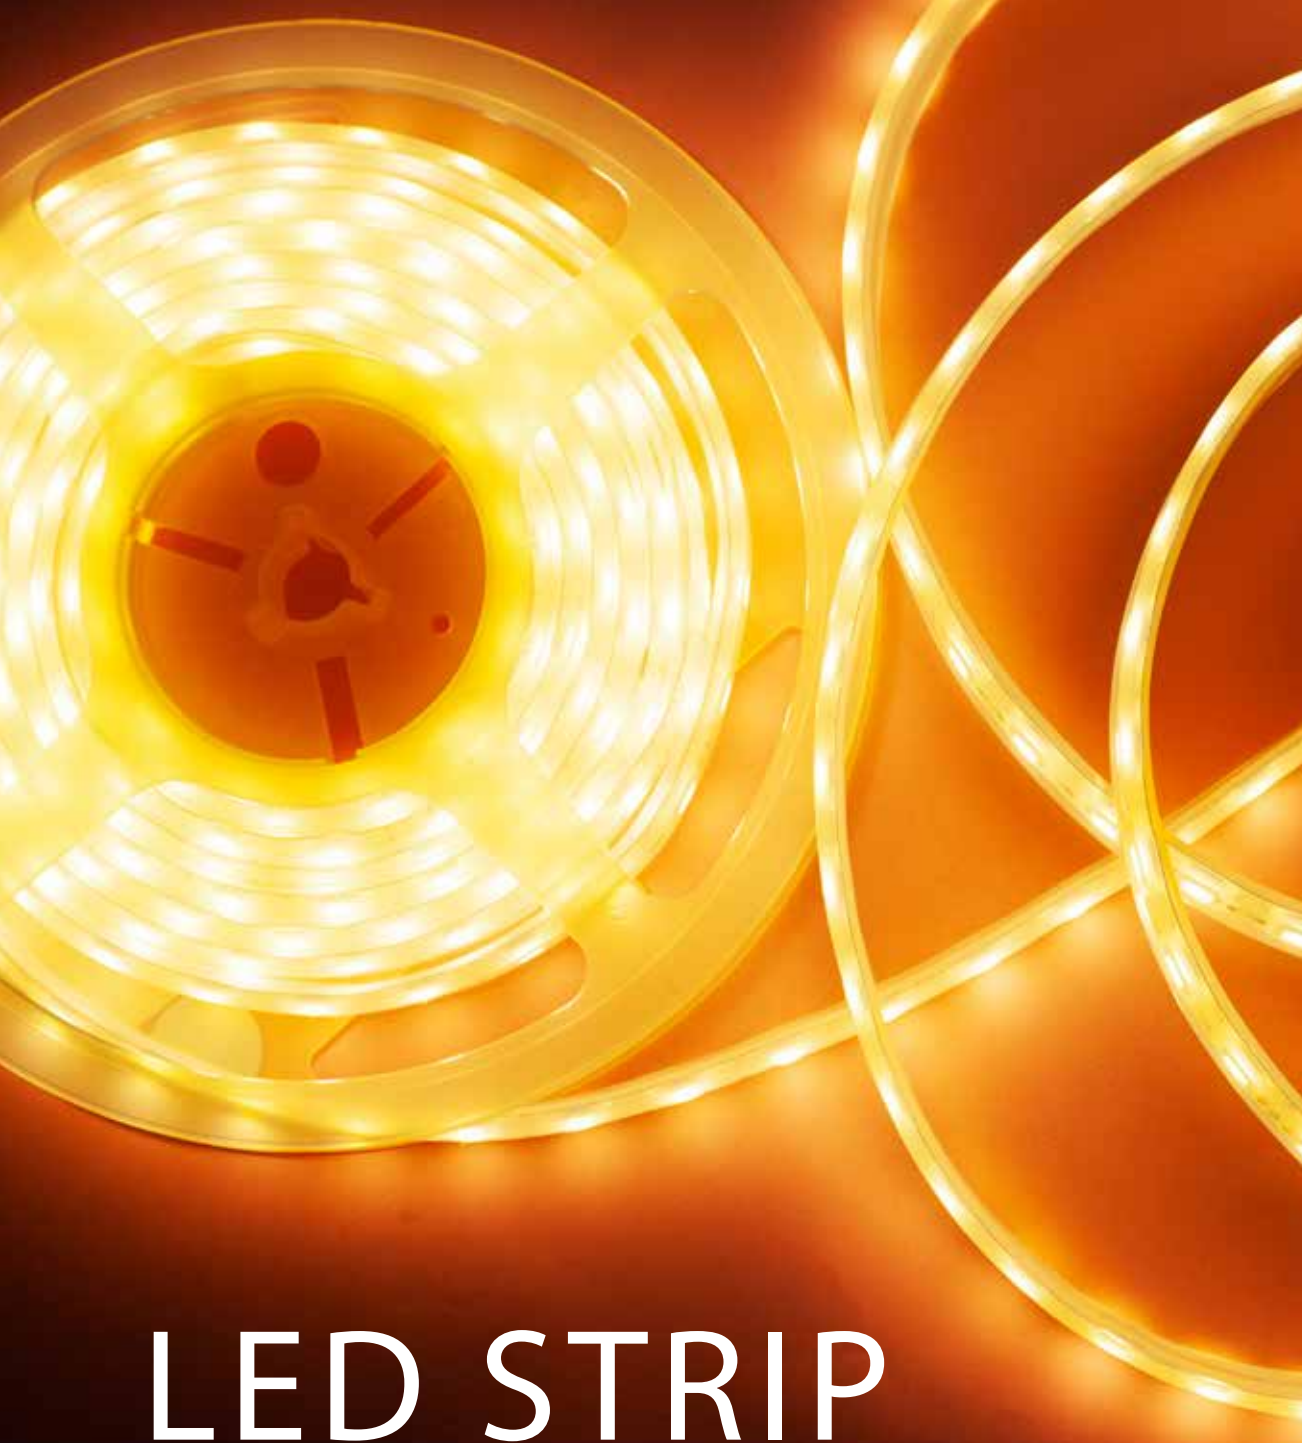

LED STRIP LIGHTS

- 12v LED STRIP LIGHTS IP20
- DC12v POWER SUPPLIES
- 24v LED STRIP LIGHTS IP20
- DC24v LED DRIVER
- 230v LED STRIP LIGHTS IP65

K. LIGHT

DESIGN • SERVICE • QUALITY