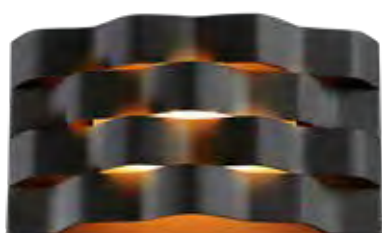

M-LED-1401L/WH

230v 20W LED Large Ripple Wall Light
Colour White
Specifications Aluminium, Acrylic & Iron
Kelvin / Lumen Warm White: 3000K
Measurement in cm H: 8 L: 30 W: 9.9
LED SMD 20W
Wattage 230v 20W
IP Rating IP20

M-LED-1401L/BL

230v 20W LED Large Ripple Wall Light
Colour Black
Specifications Aluminium, Acrylic & Iron
Kelvin / Lumen Warm White: 3000K
Measurement in cm H: 8 L: 30 W: 9.9
LED SMD 20W
Wattage 230v 20W
IP Rating IP20