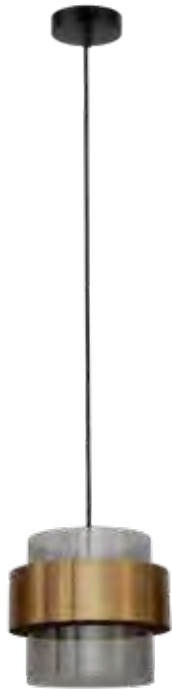

3E-KLCH-101-3B

230v 3W G9 LED Bonbon Trio on a Bar
Colour Black and Antique Brass

Glass: Light Smoke
Measurement in cm H: 132 L: 70 W: 18
Glass: H: 16 Ø: 14
Metal around Glass: Ø: 18

Lamps 3 x 3W G9 LED WW
(Including Non Dimmable Lamps)

Wattage 230v 9W
IP Rating IP20

3E-KLCH-101-1

230v 3W G9 LED Bonbon Pendant

Colour Black and Antique Brass
Glass: Light Smoke

Measurement in cm H: 132
Glass: H: 16 Ø: 14
Metal around Glass: Ø: 18

Lamps 1 x 3W G9 LED
(Including Non Dimmable Lamp)

Wattage 230v 3W
IP Rating IP20