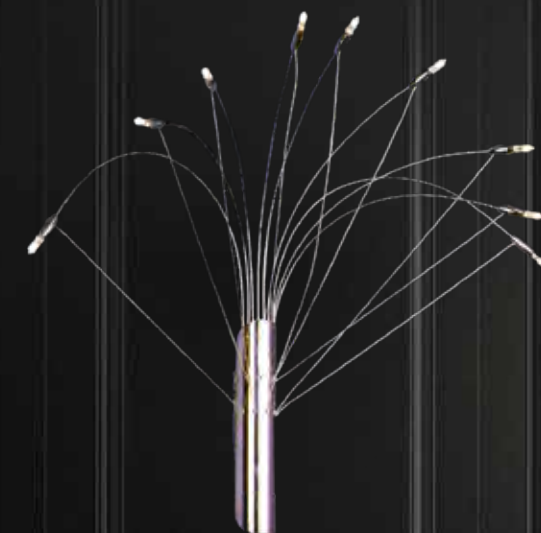

Wattage 230v 60W

IP Rating IP20

**Z-B001A/9**

230v 5W G4 Bi-Pin Wind Wall Light

Colour Chrome

Specifications Non Dimmable

Measurement in cm H: 55 W: 45 D: 35

Lamps 9 x 12v Bi-Pin G4 (Including Lamps)