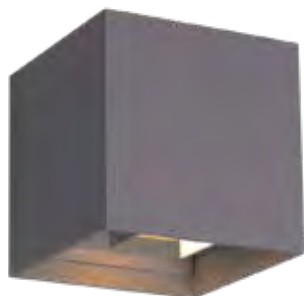

JB-LED-0075/DG
230v 6W LED SMD Up & Down Square Beam
Adjustable Wall Light

Colour	Dark Grey
Specifications	Die Cast Aluminium Non Dimmable
Kelvin / Lumen	Warm White: 3000K / 310lm
Measurement in cm	Height: 10 Width: 10 Depth: 10
LED SMD	12 x 0.25W UP 12 x 0.25W DOWN
Wattage	230v 6W
IP Rating	IP54