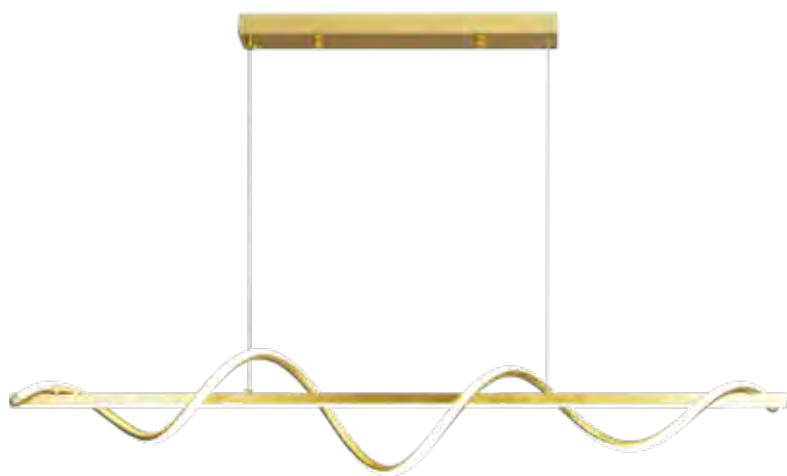

Shade Hight: 35 W: 2

LED SMD

36W

Wattage

230v 36W

IP Rating

IP20

**K-LED-2057/BL**