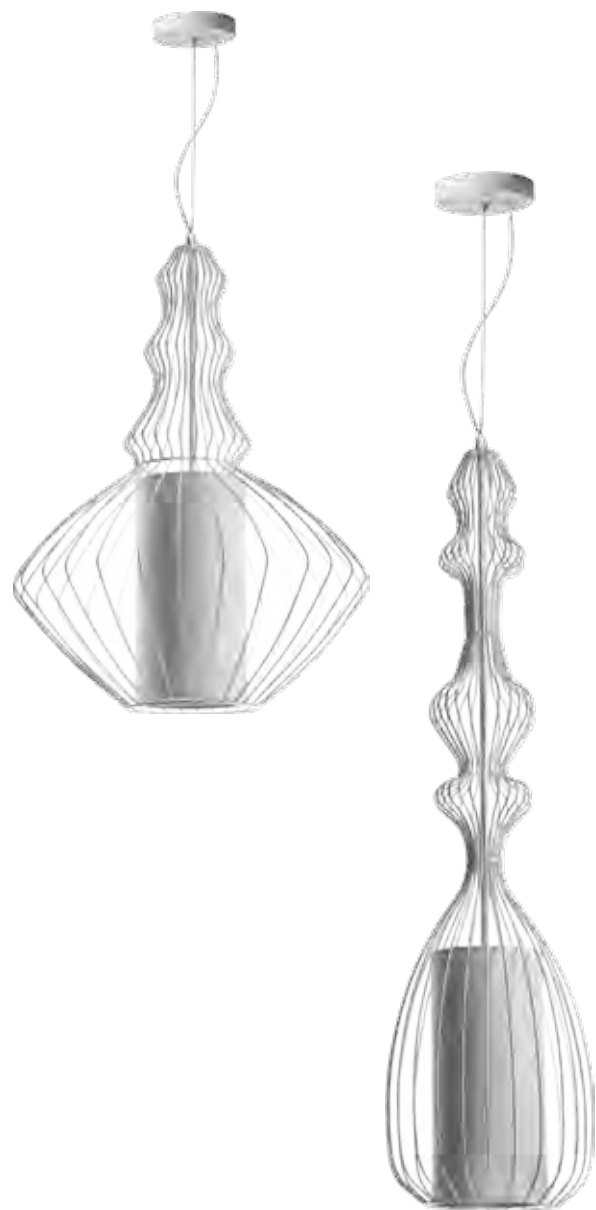

CA-KLCH-1044/WH

230v 40W E27 Wide Wire Metal Pendant
Colour White with Fabric Shade
Measurement in cm Full Height: 175
Wire Shade: H: 55 Ø: 42
Lamps 1 x E27
Wattage 230v 40W
IP Rating IP20

CA-KLCH-1045/WH

230v 40W E27 Tall Wire Metal Pendant
Colour White with Fabric Shade
Measurement in cm Full Height: 190
Wire Shade: H: 84 Ø: 21
Lamps 1 x E27
Wattage 230v 40W
IP Rating IP20