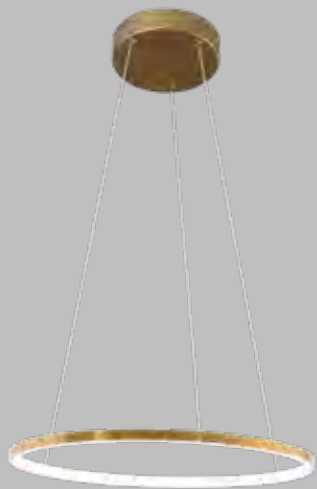

K-LED-190-60/BL

230v 22W LED SMD 60cm Single Ribbon Pendant
Colour Black
Kelvin / Lumen Warm White: 3000K
Measurement in cm Full Height: 140
Shade H: 2 Ø: 60
Base Ø: 16
LED SMD 22W
Wattage 230v 22W
IP Rating IP20

K-LED-190-60/GD

230v 22W LED SMD 60cm Single Ribbon Pendant
Colour Gold
Kelvin / Lumen Warm White: 3000K
Measurement in cm Full Height: 140
Shade H: 2 Ø: 60
Base Ø: 16
LED SMD 22W
Wattage 230v 22W
IP Rating IP20

K-LED-190-60/WH

230v 22W LED SMD 60cm Single Ribbon Pendant
Colour White
Kelvin / Lumen Warm White: 3000K
Measurement in cm Full Height: 140
Shade H: 2 Ø: 60
Base Ø: 16
LED SMD 22W
Wattage 230v 22W
IP Rating IP20