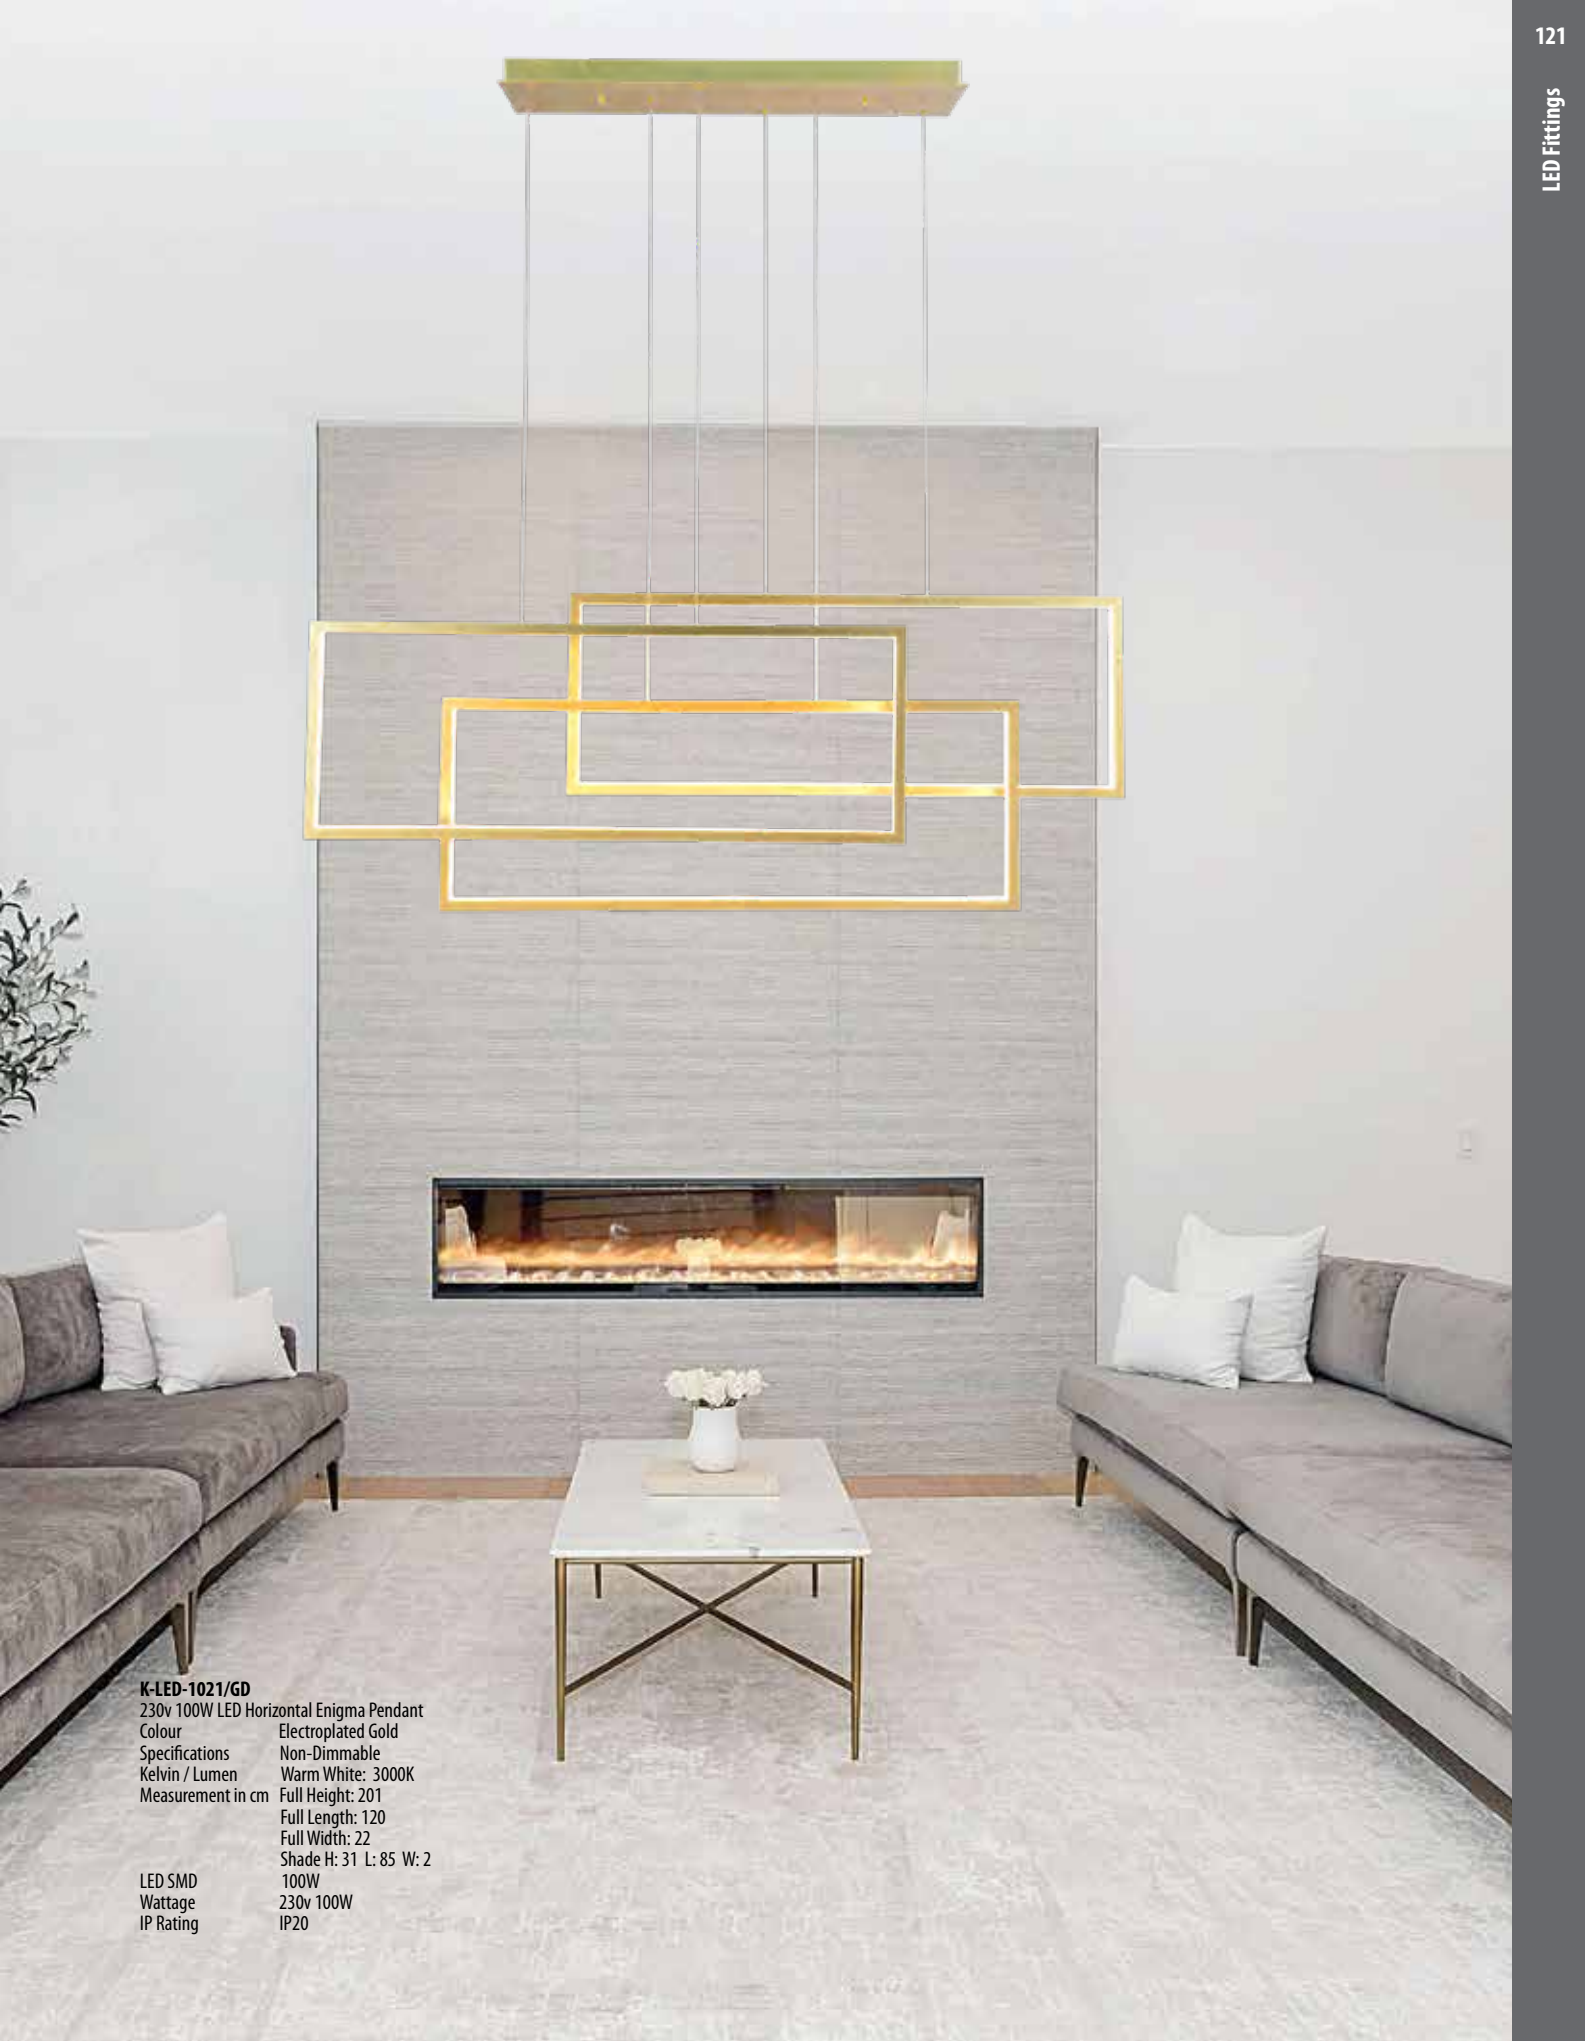

K-LED-1021/GD

230v 100W LED Horizontal Enigma Pendant

Colour Electroplated Gold

Specifications Non-Dimmable

Kelvin / Lumen Warm White: 3000K

Measurement in cm Full Height: 201

Full Length: 120

Full Width: 22

Shade H: 31 L: 85 W: 2

100W

Wattage 230v 100W

IP Rating IP20