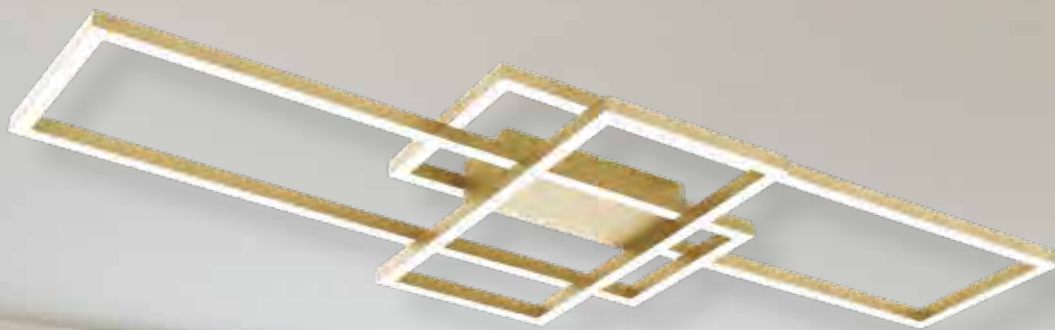

K-LED-9012/GD

230v 40W LED SMD	Enigma Ceiling Fitting
Colour	Gold
Specifications	3 Illumination Settings
Kelvin / Lumen	Warm White: 3000K / 2600lm
Measurement in cm	Full Height: 6 L: 104 W: 42
LED SMD	40W
Wattage	230v 40W
IP Rating	IP20