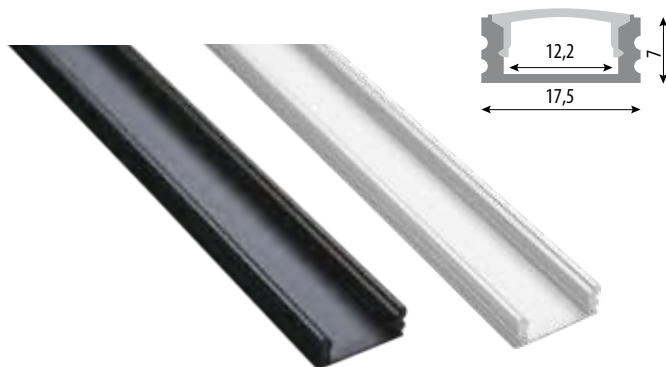

SURFACE MOUNTED

AP-100-ALUMINI OR AP-100-BLACK

Aluminium Profile with no Cover.
Imported in 3 meter lengths, available in custom sizing.
Charged per meter.

Colour	Aluminium or Black	
Specifications	Aluminium	
Measurement in cm	Outside: Height: 0.7 Width: 1.75	Inside: Height: 0.5 Width: 1.22