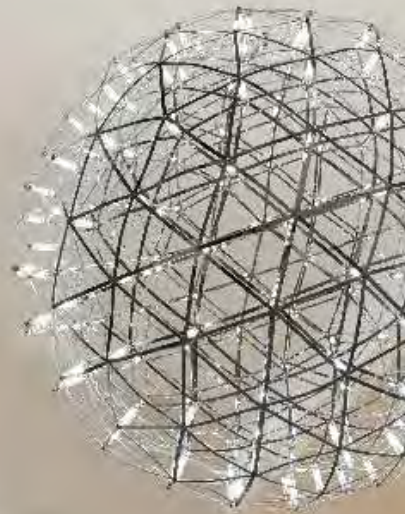

K-LED-9027M/WW or K-LED-9027M/CW

230v 27.6W LED Fuse Medium Deathstar Pendant
Colour Stainless Steel 304
Specifications Non Dimmable
Kelvin / Lumen Cool White: 6000K / 2208lm OR
Warm White: 3000K / 2208lm
Measurement in cm Full Height: 225
Shade: 0: 65
LED Fuse 92 x 0.3W
Wattage 230v 27.6W
IP Rating IP20

K-LED-9028/CW

230v 23.1W LED Fuse Oval Deathstar Pendant
Colour Stainless Steel 304
Specifications Non Dimmable
Kelvin / Lumen Cool White: 6000K / 1848lm
Measurement in cm Full Height: 185
Shade: H: 30 Ø: 60
LED Fuse 77 x 0.3W
Wattage 230v 23.1W
IP Rating IP20

K-LED-9027S/WW or K-LED-9027S/CW

230v 12.6W LED Fuse Small Deathstar Pendant
Colour Stainless Steel 304
Specifications Non Dimmable
Kelvin / Lumen Cool White: 6000K / 1008lm OR
Warm White: 3000K / 1008lm
Measurement in cm Full Height: 195
Shade: 0: 45
LED Fuse 42 x 0.3W
Wattage 230v 12.6W
IP Rating IP20

K-LED-9027L/WW or K-LED-9027L/CW

230v 48.6W LED Fuse Large Deathstar Pendant
Colour Stainless Steel 304
Specifications Non Dimmable
Kelvin / Lumen Cool White: 6000K / 3888lm OR
Warm White: 3000K / 3888lm
Measurement in cm Full Height: 235
Shade: 0: 90
LED Fuse 162 x 0.3W
Wattage 230v 48.6W
IP Rating IP20

K-LED-9027XL/WW or K-LED-9027XL/CW

230v 75.6W LED Fuse X-Large Deathstar Pendant
Colour Stainless Steel 304
Specifications Non Dimmable
Kelvin / Lumen Cool White: 6000K / 6048lm OR
Warm White: 3000K / 6048lm
Measurement in cm Full Height: 265
Shade: 0: 120
LED Fuse 252 x 0.3W
Wattage 230v 75.6W
IP Rating IP20