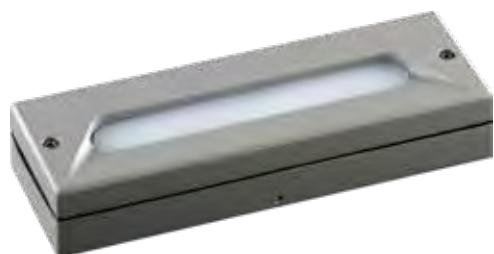

L-LED 1483/SL
230v 3.2W LED SMD Eyelid Rectangular
Surface Mounted Step Light

Colour	Matt Grey with Opal White PC Diffuser
Specifications	Die Cast Aluminium Non Dimmable
Kelvin / Lumen	Cool White: 6000K / 130lm
Measurement in cm	Height: 7.7 Width: 23 Depth: 4.3
LED SMD	16 x 0.2W
Wattage	230v 3.2W
IP Rating	IP54