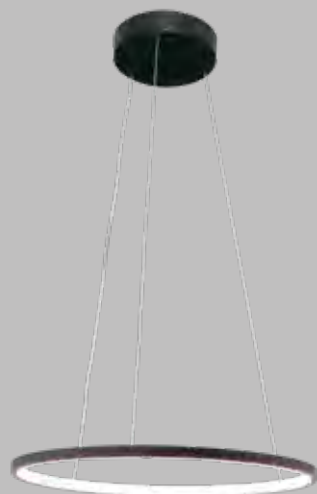

K-LED-190-60/BL

230v 22W LED SMD 60cm Single Ribbon Pendant
Colour Black
Kelvin / Lumen Warm White: 3000K
Measurement in cm Full Height: 140
Shade H: 2 Ø: 60
Base Ø: 16
LED SMD 22W
Wattage 230v 22W
IP Rating IP20

K-LED-190-60/GD

230v 22W LED SMD 60cm Single Ribbon Pendant
Colour Gold
Kelvin / Lumen Warm White: 3000K
Measurement in cm Full Height: 140
Shade H: 2 Ø: 60
Base Ø: 16
LED SMD 22W
Wattage 230v 22W
IP Rating IP20

K-LED-190-60/WH

230v 22W LED SMD 60cm Single Ribbon Pendant
Colour White
Kelvin / Lumen Warm White: 3000K
Measurement in cm Full Height: 140
Shade H: 2 Ø: 60
Base Ø: 16
LED SMD 22W
Wattage 230v 22W
IP Rating IP20