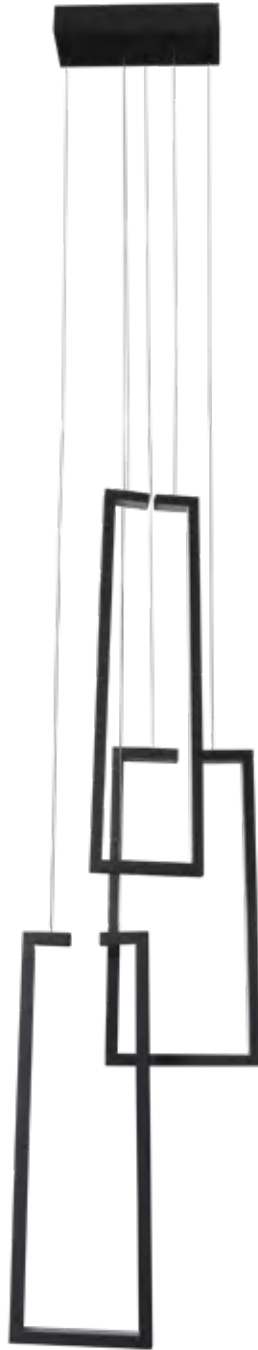

K-LED-9082/BL

230v 60W LED Vertical Enigma Pendant

Colour Black
Specifications Non-Dimmable
Kelvin / Lumen Warm White: 3000K
Measurement in cm Full Height: 250

Full Length: 38

Full Width: 13

Shade 1: H: 58 L: 15.5 W: 2

Shade 2: H: 55 L: 18.5 W: 2

Shade 3: H: 46 L: 21.5 W: 2

LED SMD

Wattage

IP Rating

60W

230v 60W

IP20