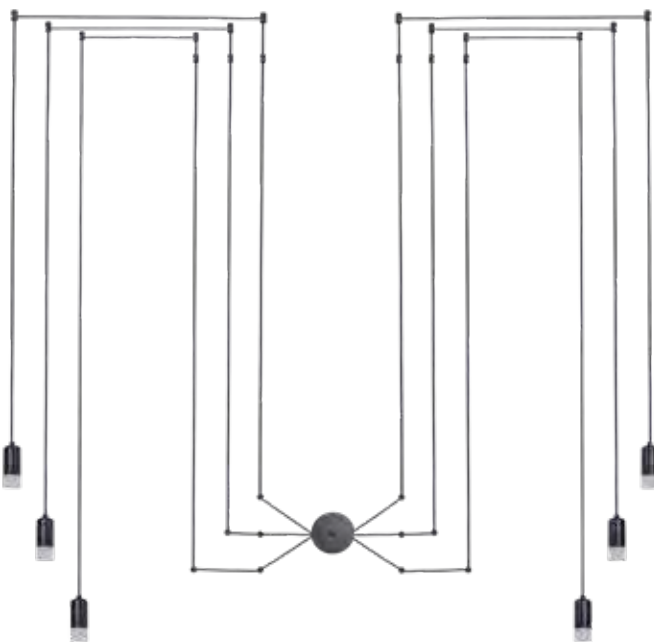

**K-KLCH-520-1/BL**  
 230v 40W E27 Mobile Single Pendant  
 Colour Black  
 Measurement in cm H: 127 Ø: 8  
 Lamps 1 x E27 (Excluding Lamp)  
 Wattage 230v 40W  
 IP Rating IP20

**K-KLCH-520-1/ST**  
 230v 40W E27 Mobile Single Pendant  
 Colour Satin Chrome  
 Measurement in cm H: 127 Ø: 8  
 Lamps 1 x E27 (Excluding Lamp)  
 Wattage 230v 40W  
 IP Rating IP20

**K-KLW-520/ST**  
 230v 40W E27 Mobile Single Wall Light  
 Colour Satin Chrome  
 Measurement in cm H: 35 W: 8 D: 33  
 Lamps 1 x E27 (Excluding Lamp)  
 Wattage 230v 40W  
 IP Rating IP20

**K-KLW-520/BL**  
 230v 40W E27 Mobile Single Wall Light  
 Colour Black  
 Measurement in cm H: 35 W: 8 D: 33  
 Lamps 1 x E27 (Excluding Lamp)  
 Wattage 230v 40W  
 IP Rating IP20