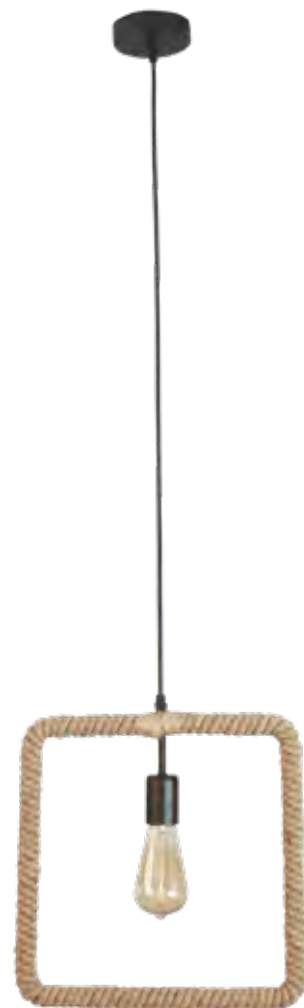

CA-KLCH-1554

230v 40W E27 Square Rope Pendant
Colour Black with Rope
Measurement in cm Full Height: 175
Rope Part: H: 36 W: 34
Lamps 1 x E27
Wattage 230v 40W
IP Rating IP20