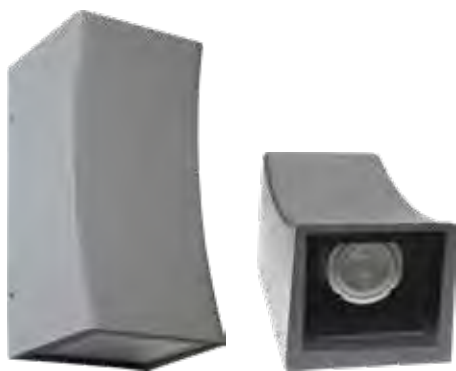

**Y-KLG-1801/2C-SG**  
230v 70W GU10 Curved Square Wall Light

Colour	Matt Grey with Clear Glass
Specifications	Die Cast Aluminium
Measurement in cm	Height: 20 Width: 10.7 Depth: 9.3
Lamps	2 x GU10 (Excluding Lamps)
Wattage	230v 70W
IP Rating	IP54