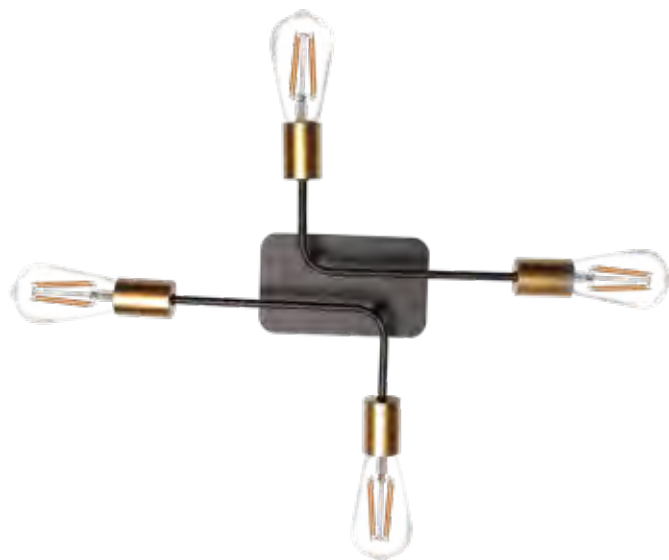

CA-KLW-1626/SG

230v 40W E27 Branch Ceiling Fitting

Colour Satin Gold Opal White Glass

Measurement in cm Fitting: H: 27 D: 22 Glass: Ø: 20

Lamps 1 x E27

Wattage 230v 40W

IP Rating IP20

G-KLC-8104/4

230v 40W E27 4 Light Traverse Ceiling Fitting

Colour Matt Black and Satin Gold

Measurement in cm L: 52 W: 38 D: 9

Lamps 4 x E27

Wattage 230v 160W

IP Rating IP20

G-KLW-8104/2

230v 40W E27 2 Light Traverse Ceiling Fitting

Colour Black and Satin Gold

Measurement in cm H: 36 W: 12 D: 15

Lamps 2 x E27

Wattage 230v 80W

IP Rating IP20