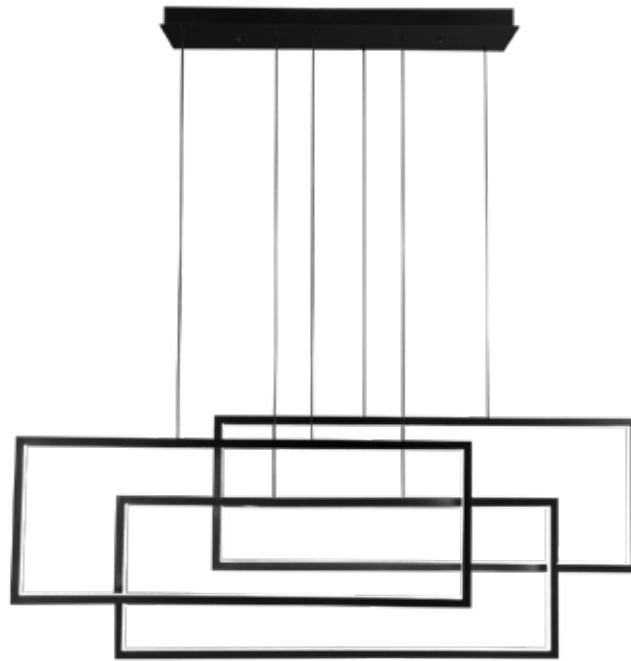

**K-LED-9082/BL**

230v 60W LED Vertical Enigma Pendant

Colour Black  
 Specifications Non-Dimmable  
 Kelvin / Lumen Warm White: 3000K  
 Measurement in cm Full Height: 250

Full Length: 38

Full Width: 13

Shade 1: H: 58 L: 15.5 W: 2

**K-LED-1021/BL**

230v 100W LED Horizontal Enigma Pendant

Colour Black  
 Specifications Non-Dimmable  
 Kelvin / Lumen Warm White: 3000K  
 Measurement in cm Full Height: 201

Full Length: 120

Full Width: 22