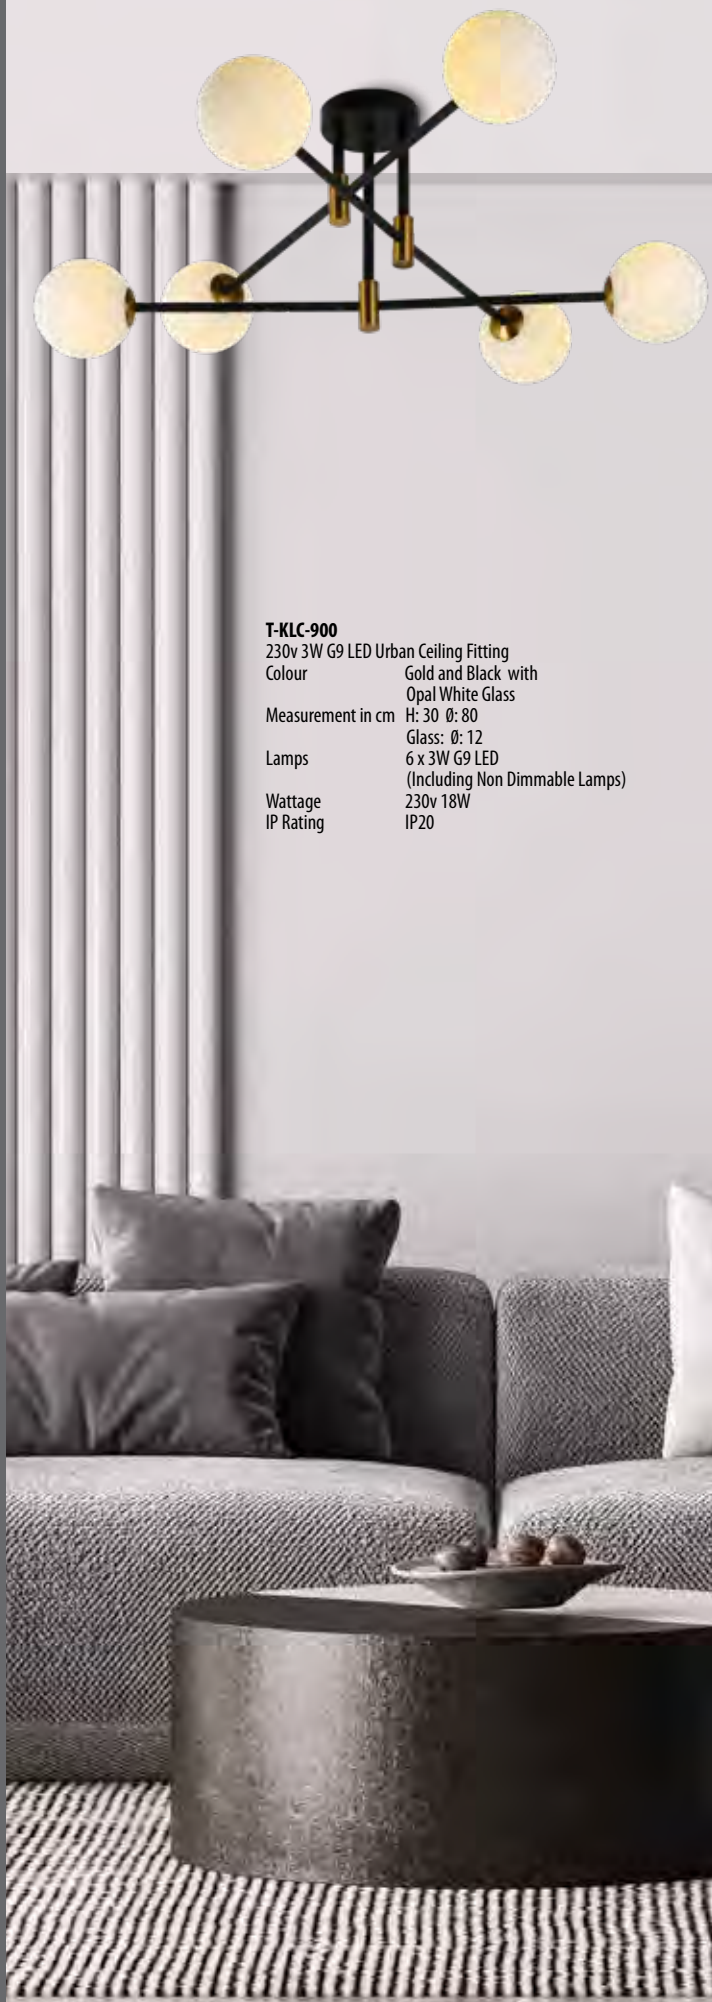

T-KLC-900

230v 3W G9 LED Urban Ceiling Fitting

Colour Gold and Black with Opal White Glass

Measurement in cm H: 30 Ø: 80

Lamps 6 x 3W G9 LED (Including Non Dimmable Lamps)

Wattage 230v 18W

IP Rating IP20